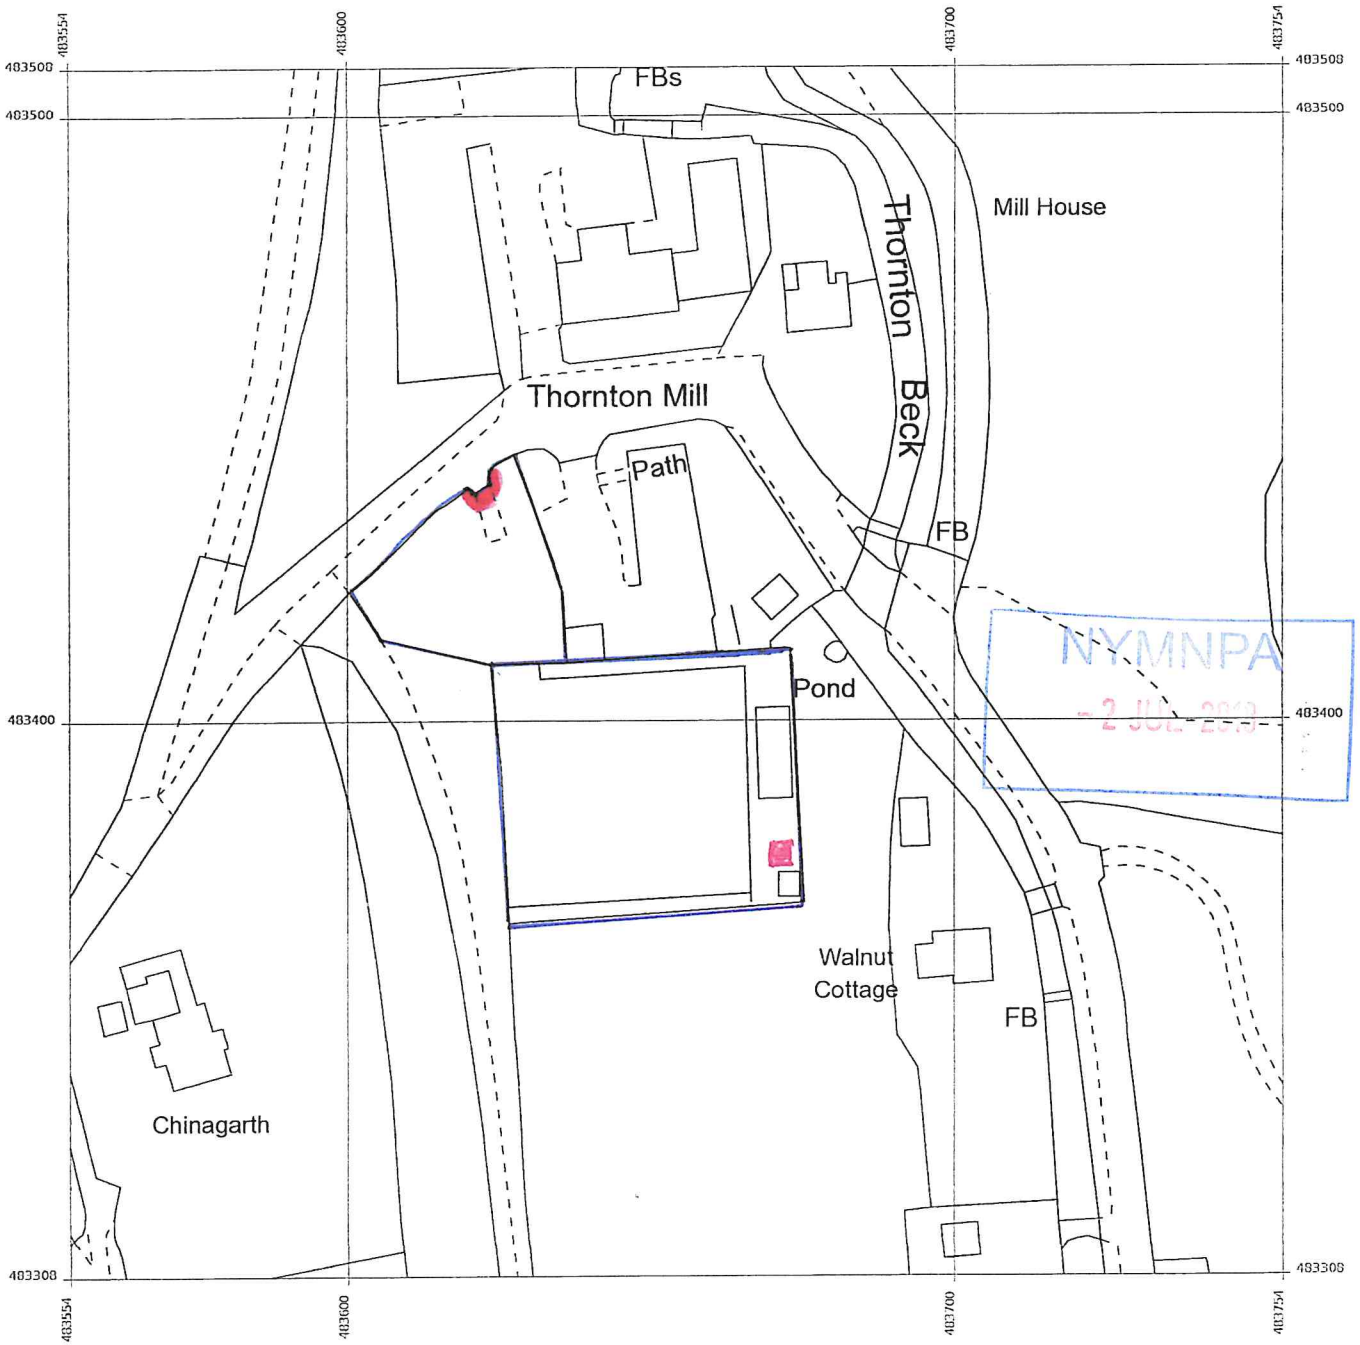

SITE 0-

Produced 08 Jun 2018 from the Ordnance Survey MasterMap (Topography) Database and incorporating surveyed revision available at this date.

The representation of a road, track or path is no evidence of a right of way. The representation of features as lines is no evidence of a property boundary.

1:1250

Bowling Green Club, Priestmans Lane,  
Thornton le Dale

Supplied by: Stanfords 08 Jun 2018  
Licence: © Crown Copyright and  
database rights 2018 OS100035409  
Order Licence Reference: OI1236563  
Centre coordinates: 483654 483408

Replacement of shed for Thornton le Dale  
Bowling Club.