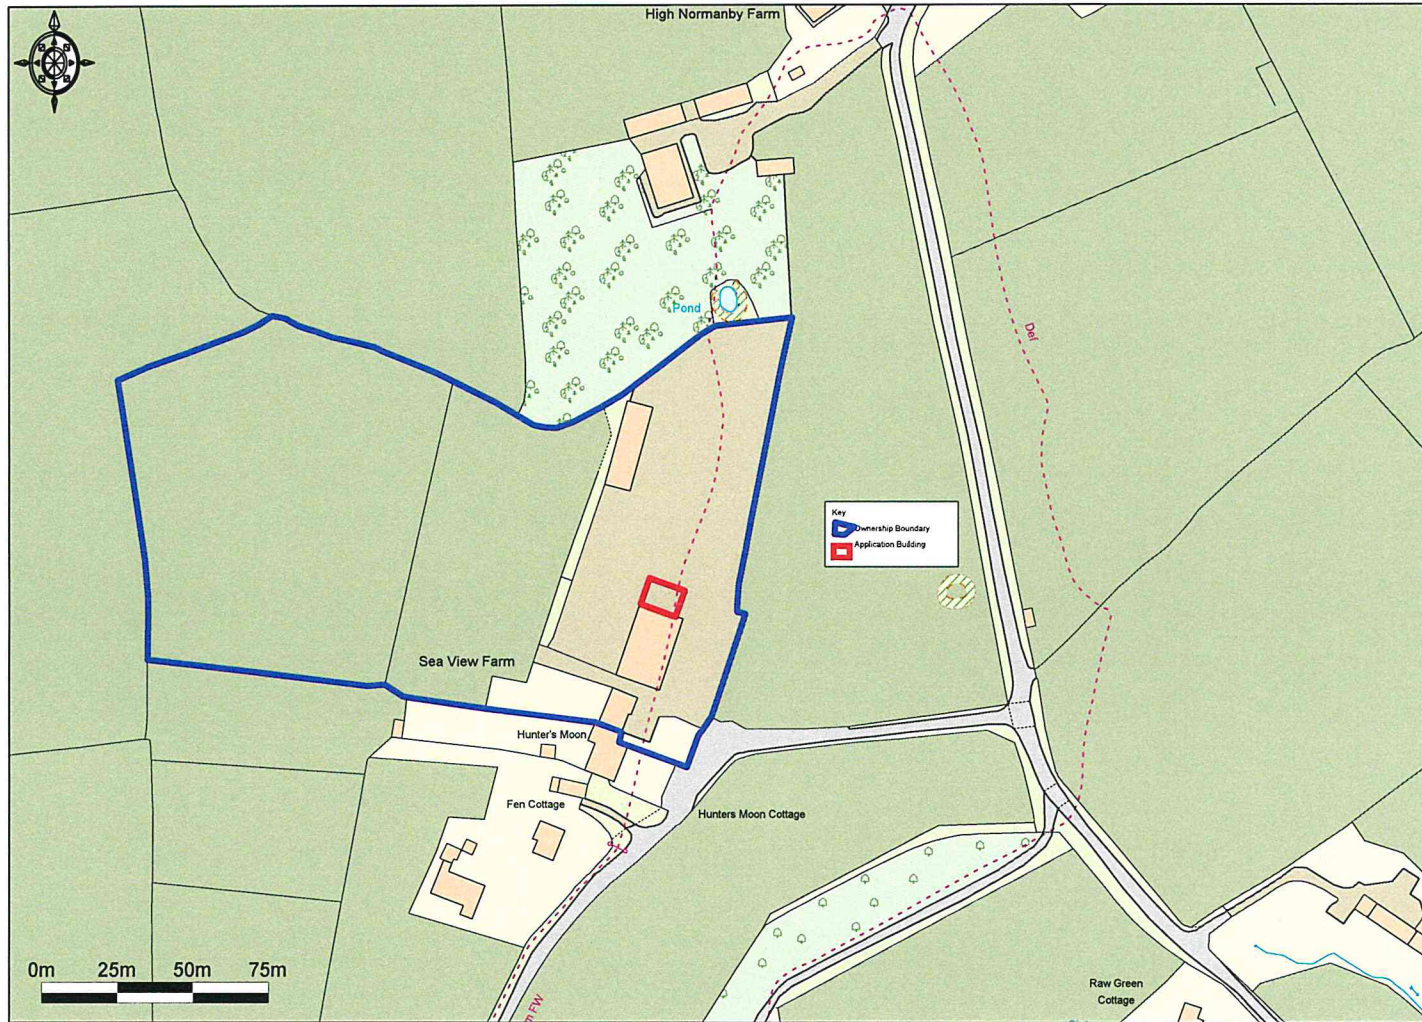

Sea View Farm - Site Location Plan

07 JUN 2015

MVA/ML/DCA

Ordnance Survey © Crown Copyright 2018. All rights reserved. Licence number 100022432. Plotted Scale - 1:10000

Promap
 LANDMARK INFORMATION GROUP

Scale: 1:10000 @ A4

Sea View Farm - Site Location Plan

07 JUN 2019
NORMANBY

Ordnance Survey © Crown Copyright 2018. All rights reserved. Licence number 100022432. Plotted Scale - 1:10000

Promap
LANDMARK INFORMATION GROUP

Scale: 1:10000 @ A4

Sea View Farm - Site Layout Plan

NYMANIPA
07 JUN 2018

GEMMA OWSTON
BA (Hons) MSc
PLANNING CONSULTANT

The Stables
Molescroft Farm
Grange Way
Beverley
East Yorkshire
HU17 9FS

www.owstonassociates.com

NYMNP
16 JUL 2013

CARLANTH FISHING CO. LTD.
SEA VIEW FARM
HIGH NORMANBY
WHITBY
YO22 4PR

RETROSPECTIVE APPLICATION
FOR REPLACEMENT BUILDING &
CHANGE OF USE.

TITLE: ELEVATIONS SCALE: 1:100 @ A4

DWG. REF: OA/CF/001

DATE: JULY 18