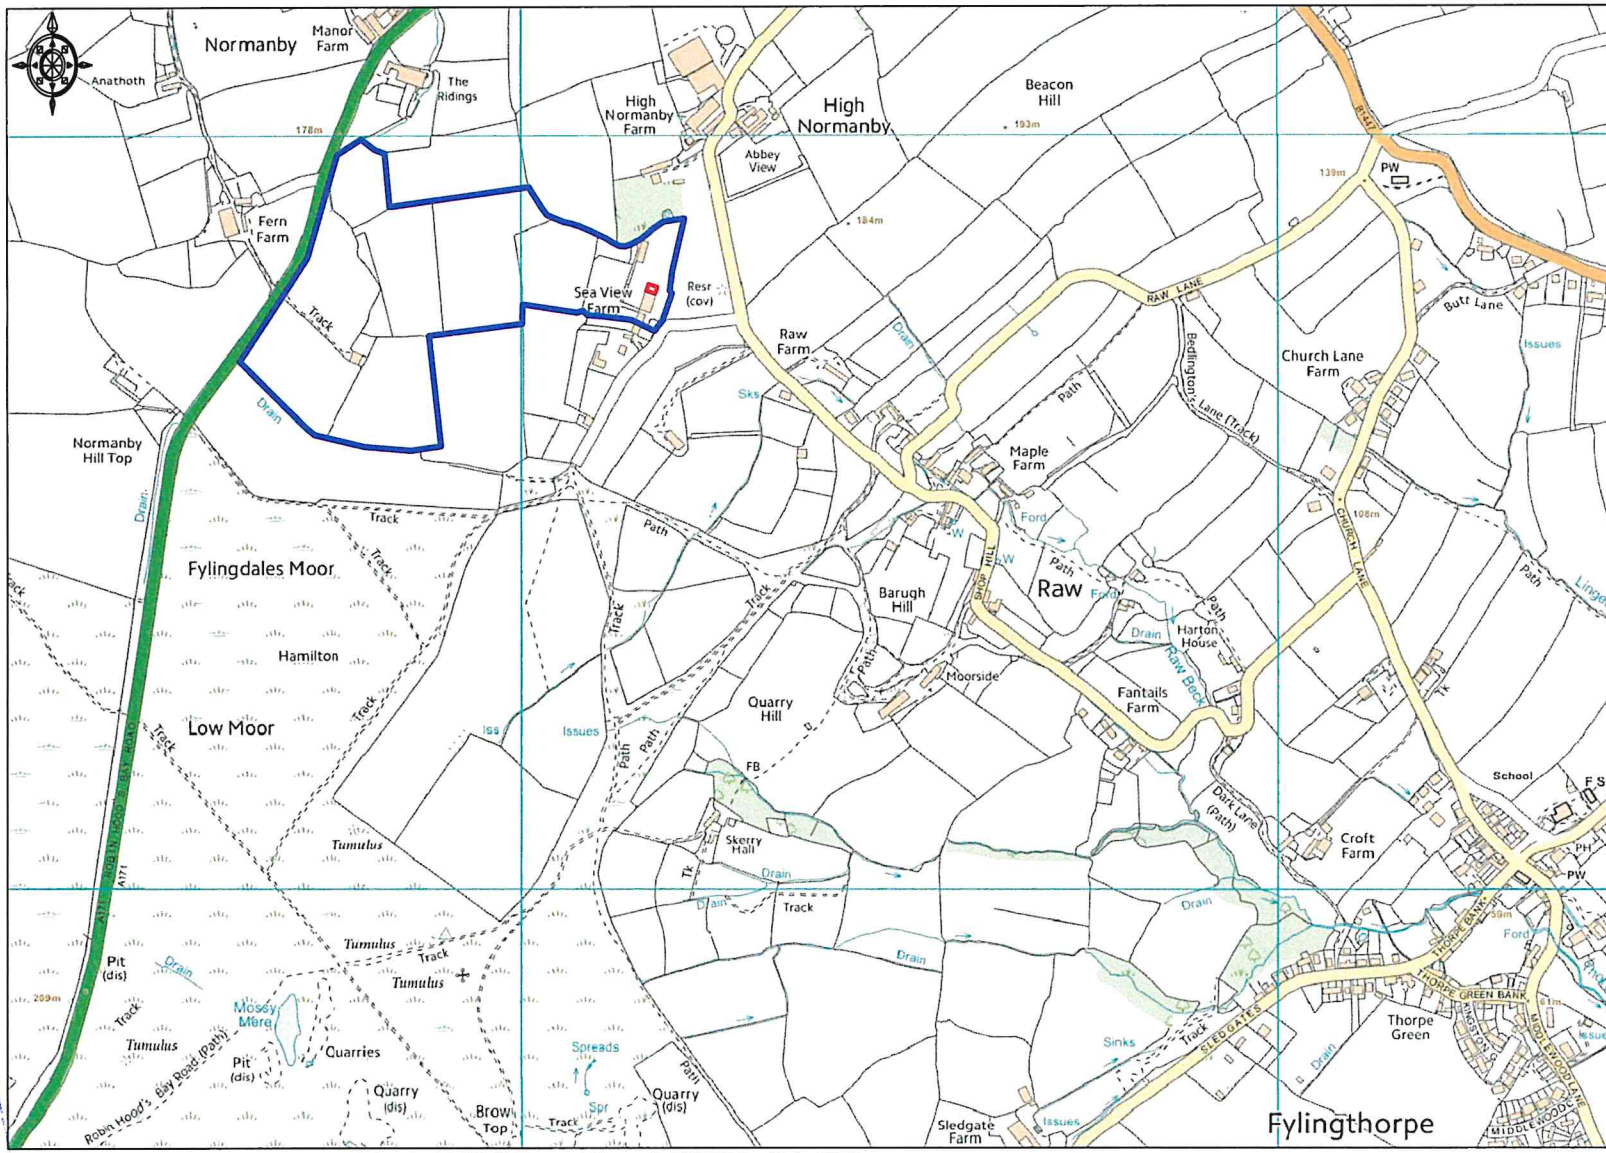

Sea View Farm - Site Location Plan

07 JUN 2015

MVA/ML/DCA

Promap
LANDMARK INFORMATION GROUP

Scale: 1:10000 @ A4