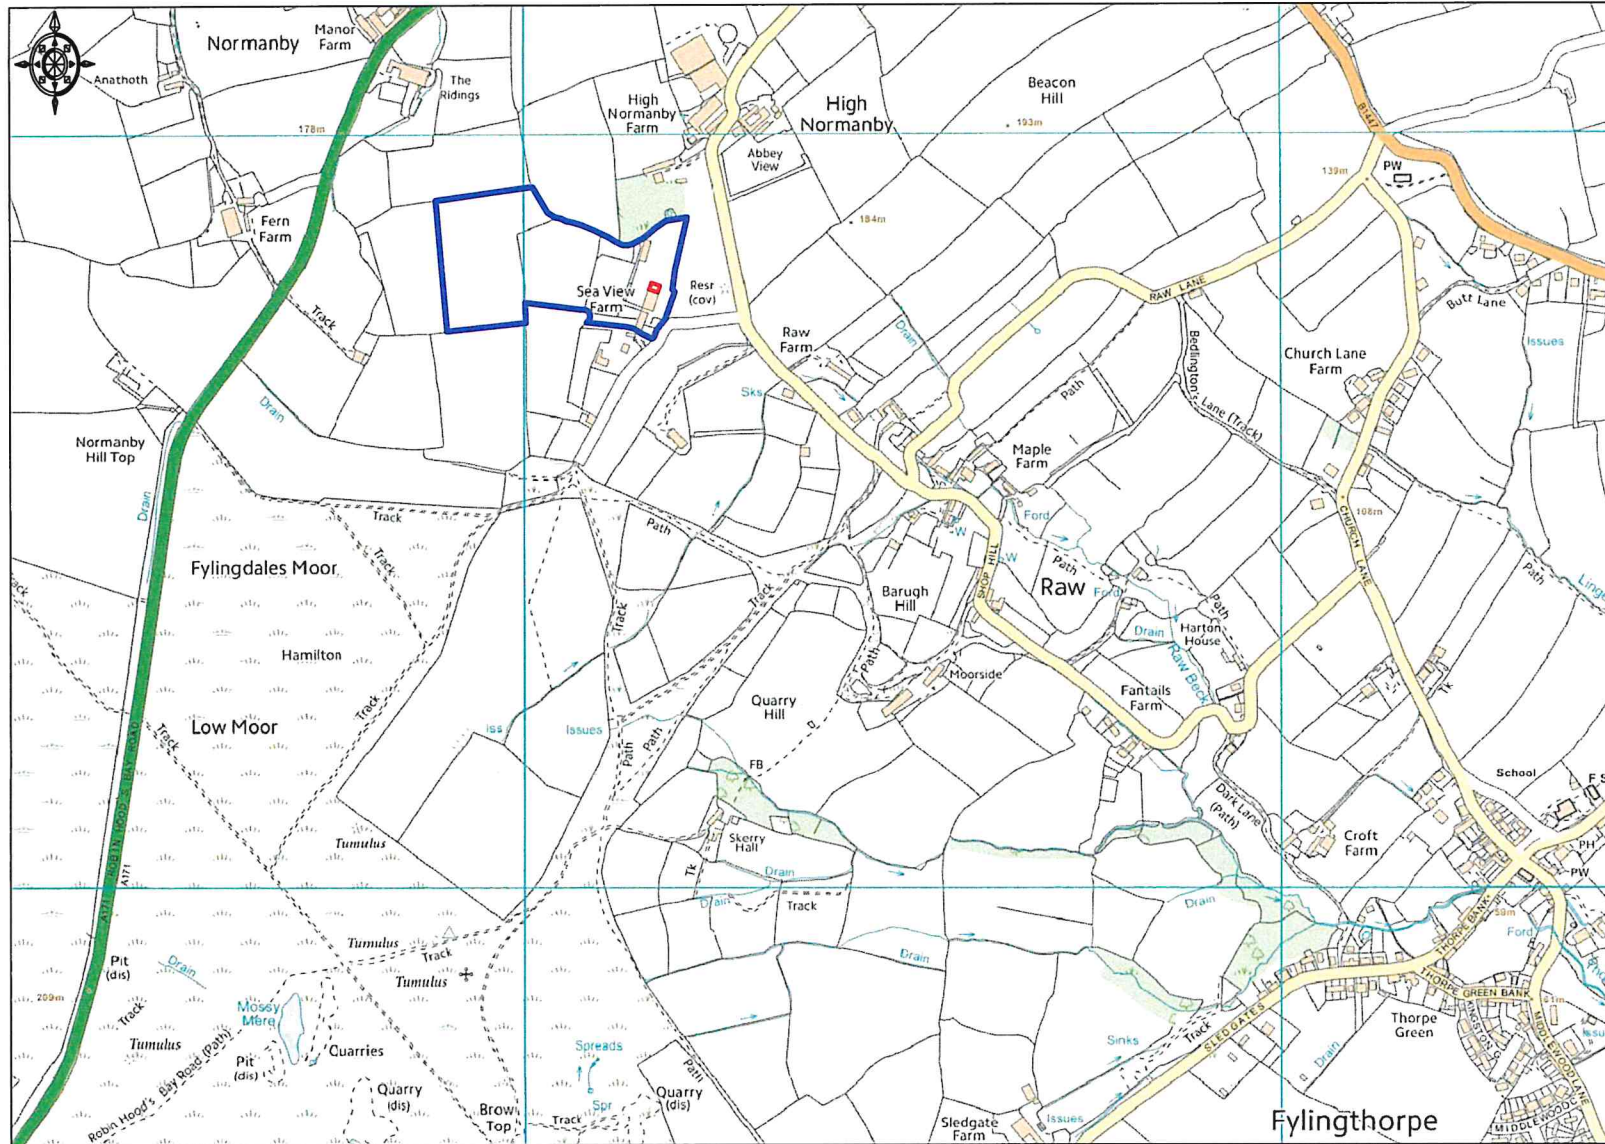

Sea View Farm - Site Location Plan

07 JUN 2015

MVA/ML/DCA

Ordnance Survey © Crown Copyright 2018. All rights reserved. Licence number 100022432. Plotted Scale - 1:10000

Promap
 LANDMARK INFORMATION GROUP

Scale: 1:10000 @ A4

Sea View Farm - Site Location Plan

07 JUN 2019
NORMANBY

Ordnance Survey © Crown Copyright 2018. All rights reserved. Licence number 100022432. Plotted Scale - 1:10000

Promap
LANDMARK INFORMATION GROUP

Scale: 1:10000 @ A4

Sea View Farm - Site Layout Plan

NYMANIPA
07 JUN 2018

GEMMA OWSTON
BA (Hons) MSc
PLANNING CONSULTANT

The Stables
Molescroft Farm
Grange Way
Beverley
East Yorkshire
HU17 9FS

www.owstonassociates.com

NYMNP
16 JUL 2013