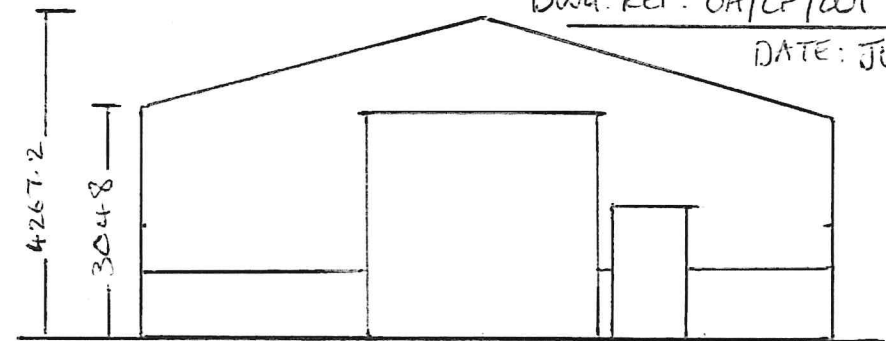

Sea View Farm - Site Layout Plan

NYMANIPA
07 JUN 2018

GEMMA OWSTON
BA (Hons) MSc
PLANNING CONSULTANT

The Stables
Molescroft Farm
Grange Way
Beverley
East Yorkshire
HU17 9FS

www.owstonassociates.com

NYMNP
16 JUL 2013

CARLANTH FISHING CO. LTD.
SEA VIEW FARM
HIGH NORMANBY
WHITBY
YO22 4PR

RETROSPECTIVE APPLICATION
FOR REPLACEMENT BUILDING &
CHANGE OF USE.

TITLE: ELEVATIONS SCALE: 1:100 @ A4

DWG. REF: OA/CF/001

DATE: JULY 18