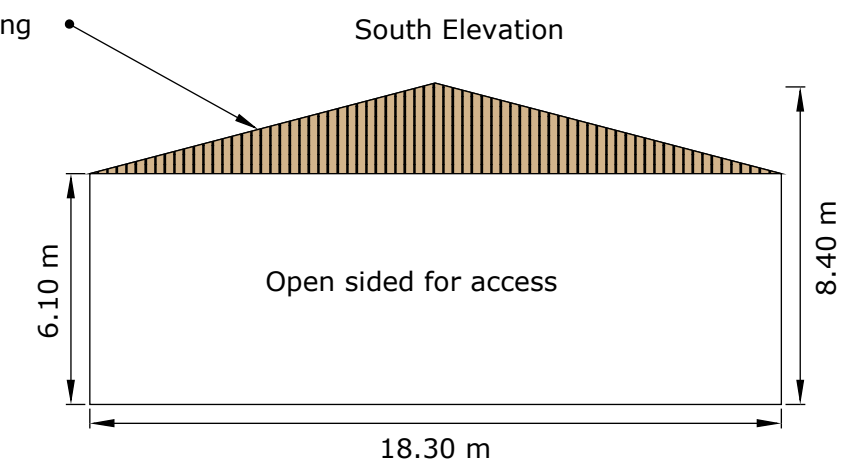

location Plan - Suffield Heights Farm, Suffield

Ordnance Survey © Crown Copyright 2018. All rights reserved. Licence number 100022432. Plotted Scale - 1:20000

NYMNPA

16/08/2018

Suffield Heights Farm, Suffield

NYMNPA
16/08/2018

Date: August 2018
 Ref: WFT/B Lockey
 Description:
 Planning Application Plans for
 Proposed building at Suffield
 Heights Farm, Suffield
 Scale: 1:200