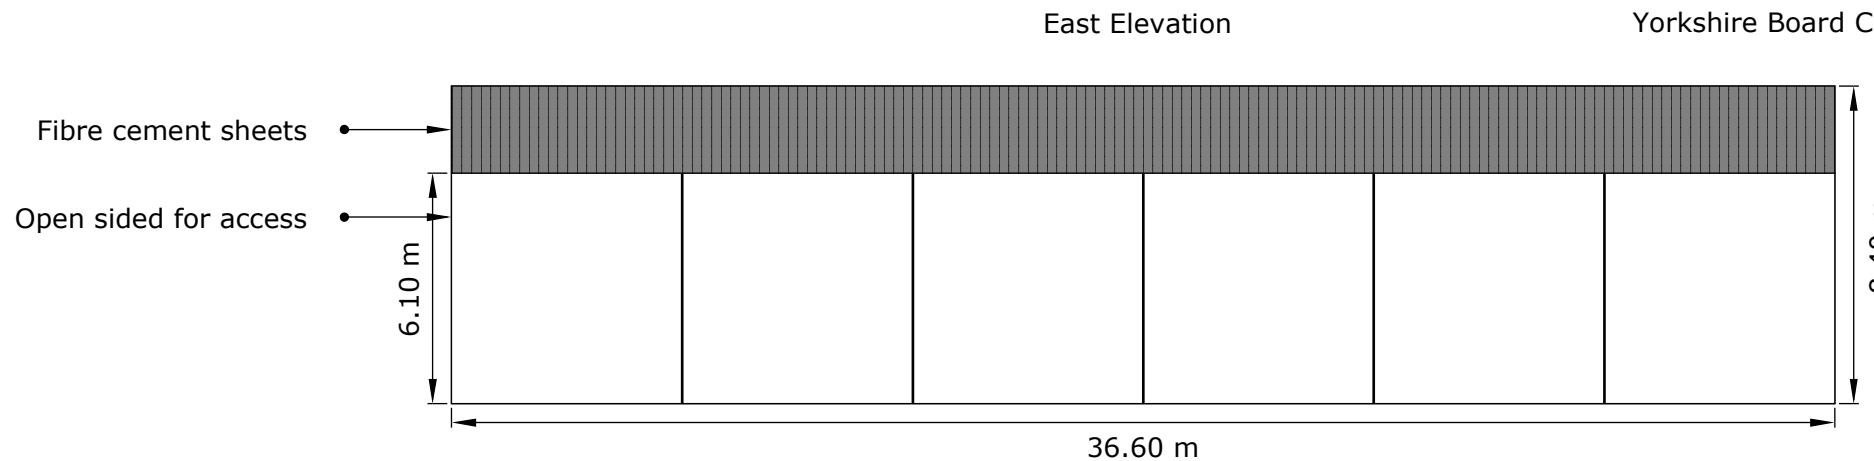

location Plan - Suffield Heights Farm, Suffield

Ordnance Survey © Crown Copyright 2018. All rights reserved. Licence number 100022432. Plotted Scale - 1:20000

NYMNPA

16/08/2018

Suffield Heights Farm, Suffield

NYMNPA
16/08/2018

Date: August 2018
 Ref: WFT/B Lockey
 Description:
 Planning Application Plans for
 Proposed building at Suffield
 Heights Farm, Suffield
 Scale: 1:200