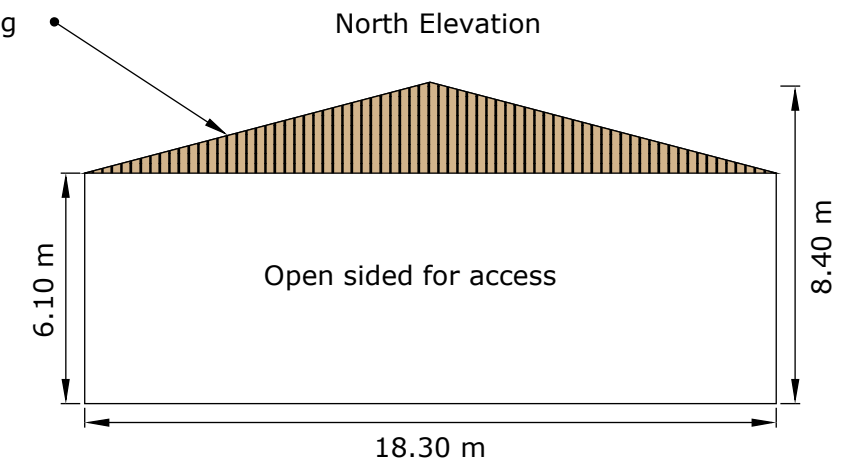

location Plan - Suffield Heights Farm, Suffield

Ordnance Survey © Crown Copyright 2018. All rights reserved. Licence number 100022432. Plotted Scale - 1:20000

NYMNPA

16/08/2018

Suffield Heights Farm, Suffield

NYMNPA
16/08/2018

Date: August 2018
 Ref: WFT/B Lockey
 Description:
 Planning Application Plans for
 Proposed building at Suffield
 Heights Farm, Suffield
 Scale: 1:200