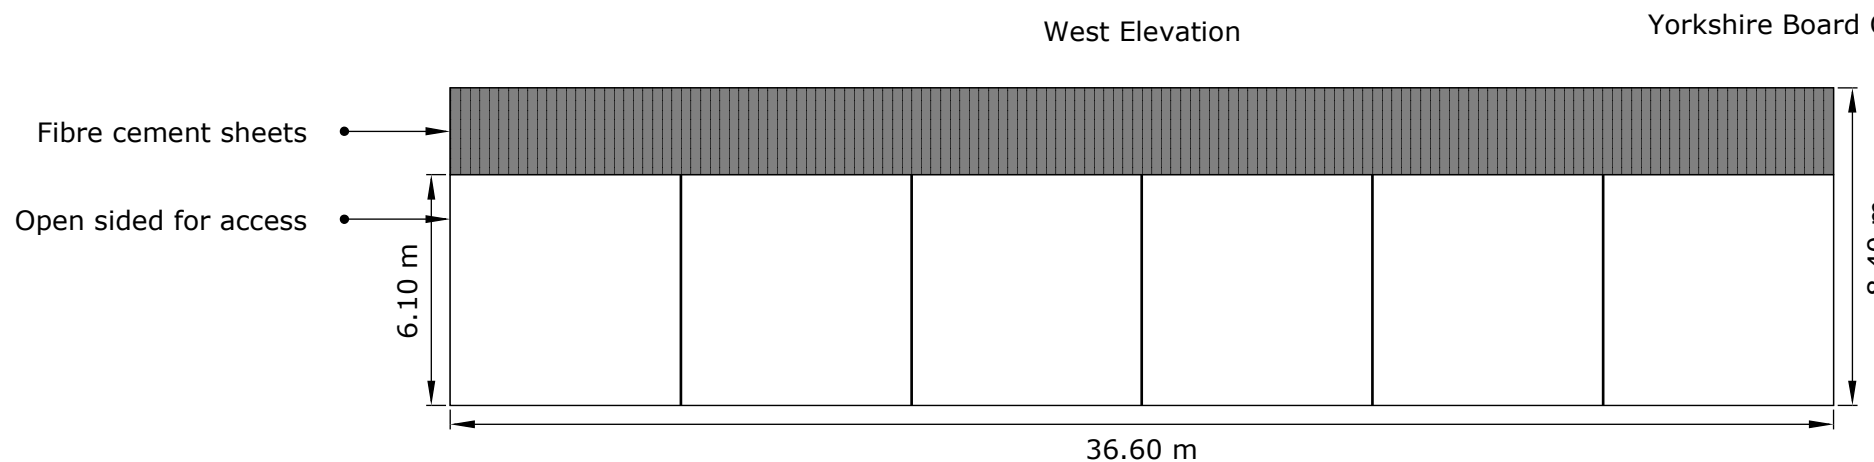

location Plan - Suffield Heights Farm, Suffield

Ordnance Survey © Crown Copyright 2018. All rights reserved. Licence number 100022432. Plotted Scale - 1:20000

NYMNPA

16/08/2018

Suffield Heights Farm, Suffield

NYMNPA
16/08/2018

Date: August 2018
 Ref: WFT/B Lockey
 Description:
 Planning Application Plans for
 Proposed building at Suffield
 Heights Farm, Suffield
 Scale: 1:200