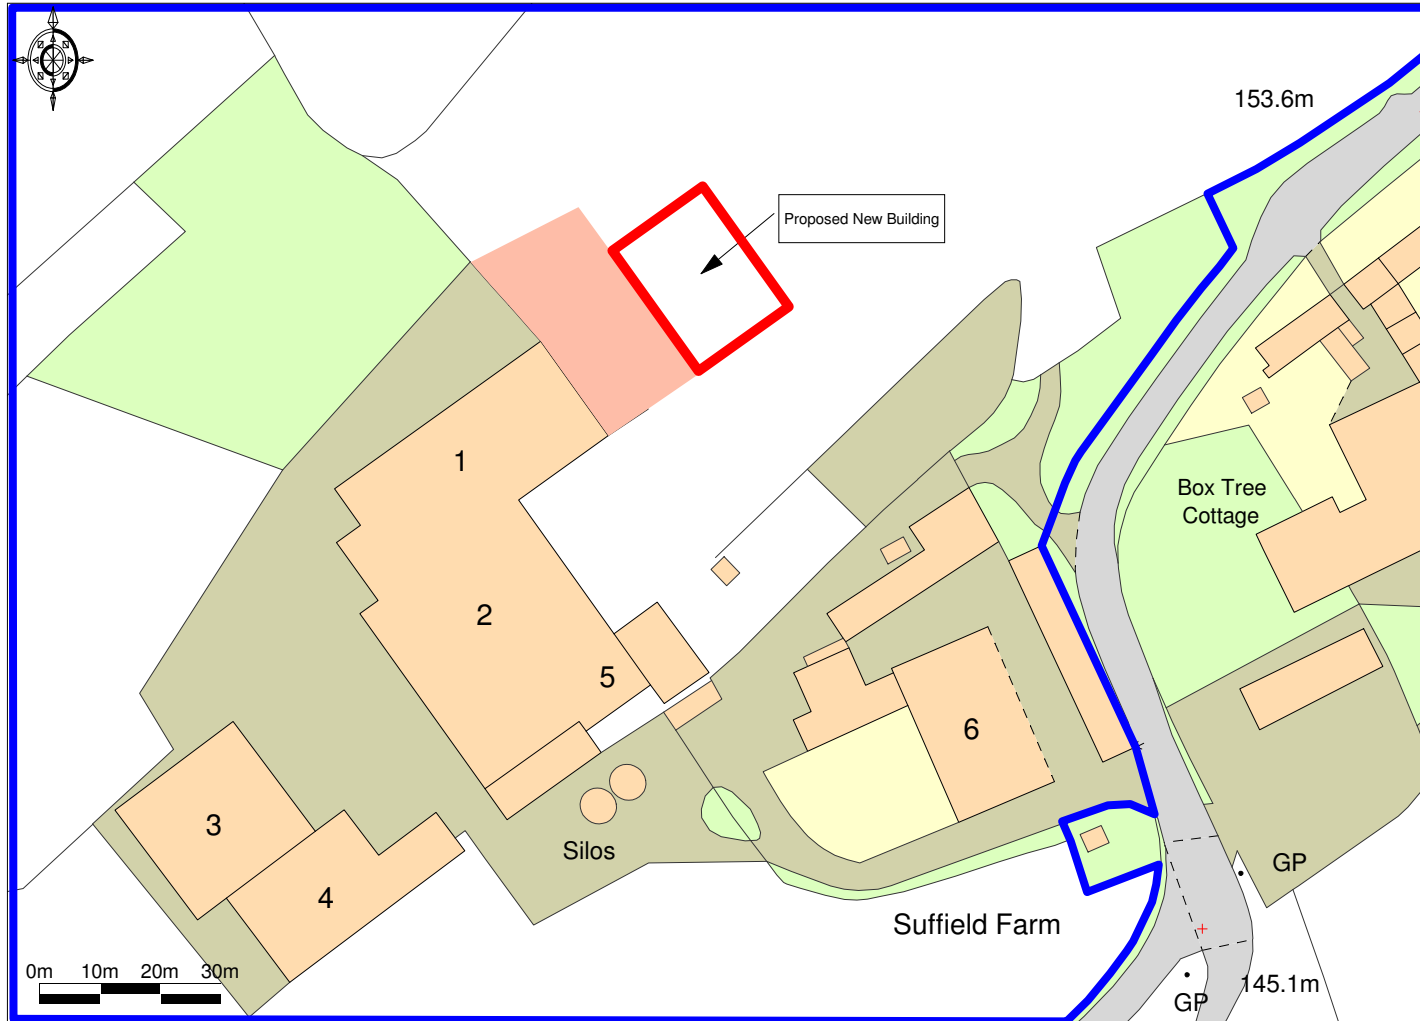

NYMNPA

17/08/2018

location Plan - Suffield Farm, Suffield

Ordnance Survey © Crown Copyright 2018. All rights reserved. Licence number 100022432. Plotted Scale - 1:20000

JE Lockey and Son

Site Plan - Suffield Farm, Suffield

Ordnance Survey © Crown Copyright 2018. All rights reserved. Licence number 100022432. Plotted Scale - 1:1250

West Elevation

North Elevation

East Elevation

South Elevation

NYMNPA
17/08/2018

Date: August 2018
Ref: WFT/JE Lockey & Son
Description:
Planning Application Plans for
Proposed building at Suffield
Farm, Suffield
Scale: 1:200