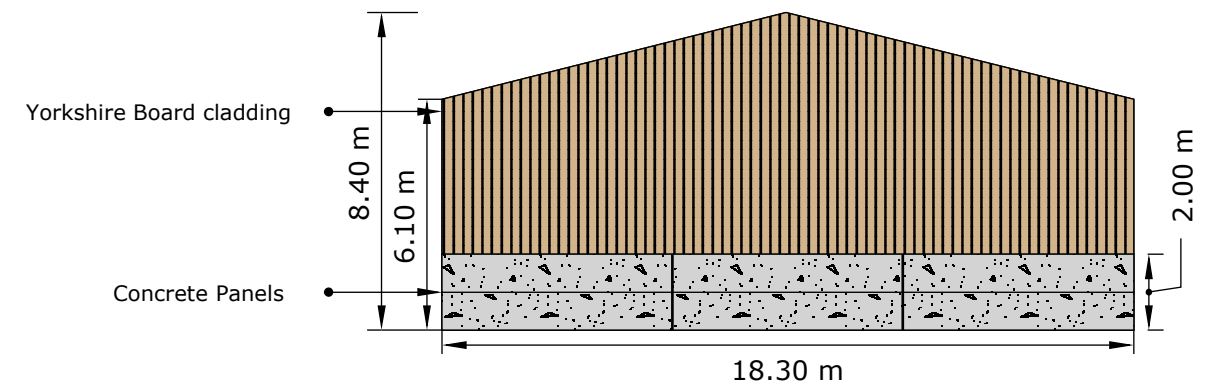

Ordnance Survey © Crown Copyright 2018. All rights reserved. Licence number 100022432. Plotted Scale - 1:1250

West Elevation

North Elevation

East Elevation

South Elevation

NYMNPA
17/08/2018

Date: August 2018
Ref: WFT/JE Lockey & Son
Description:
Planning Application Plans for
Proposed building at Suffield
Farm, Suffield
Scale: 1:200