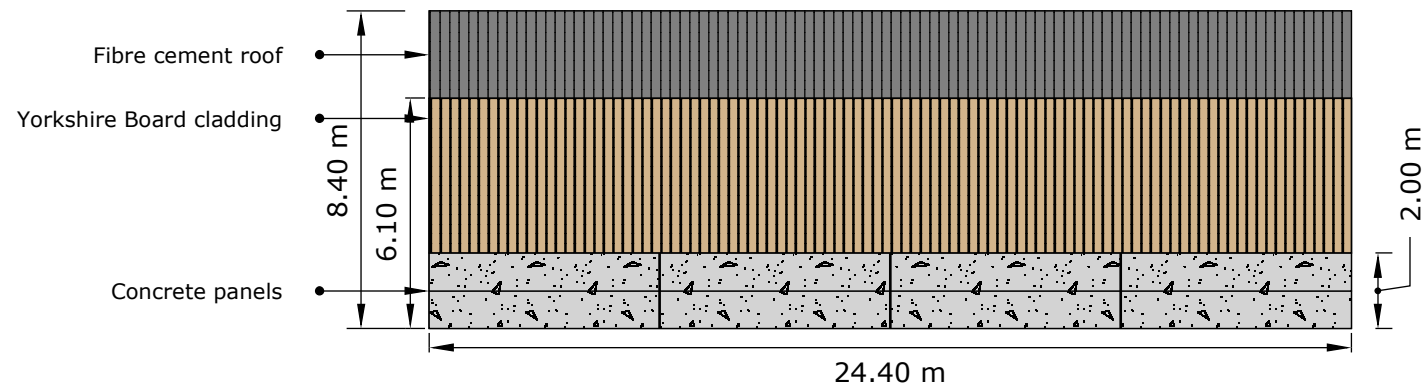

Ordnance Survey © Crown Copyright 2018. All rights reserved. Licence number 100022432. Plotted Scale - 1:1250

West Elevation

North Elevation

East Elevation

South Elevation

NYMNPA
17/08/2018

Date: August 2018
Ref: WFT/JE Lockey & Son
Description:
Planning Application Plans for
Proposed building at Suffield
Farm, Suffield
Scale: 1:200