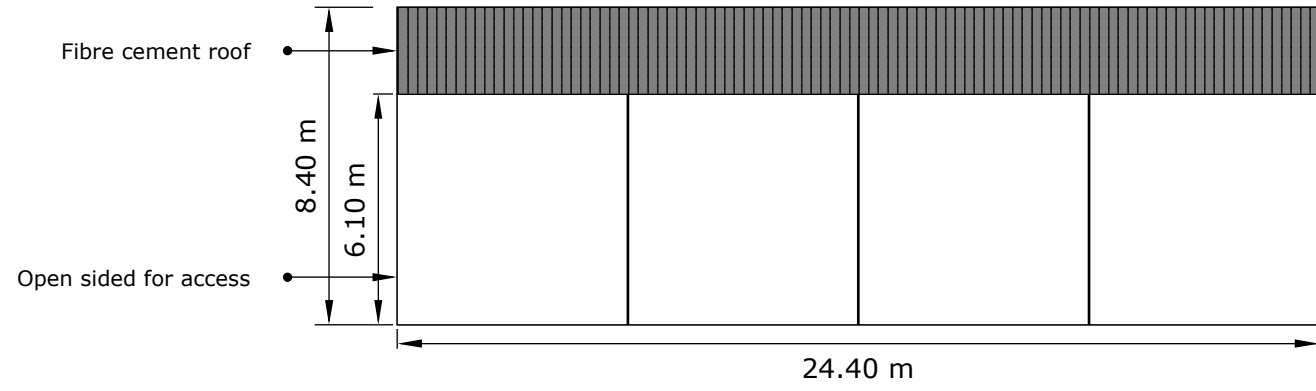

NYMNPA

17/08/2018

location Plan - Suffield Farm, Suffield

Ordnance Survey © Crown Copyright 2018. All rights reserved. Licence number 100022432. Plotted Scale - 1:20000

JE Lockey and Son

Site Plan - Suffield Farm, Suffield

Ordnance Survey © Crown Copyright 2018. All rights reserved. Licence number 100022432. Plotted Scale - 1:1250

West Elevation

North Elevation

East Elevation

South Elevation

NYMNPA
17/08/2018

Date: August 2018
Ref: WFT/JE Lockey & Son
Description:
Planning Application Plans for
Proposed building at Suffield
Farm, Suffield
Scale: 1:200