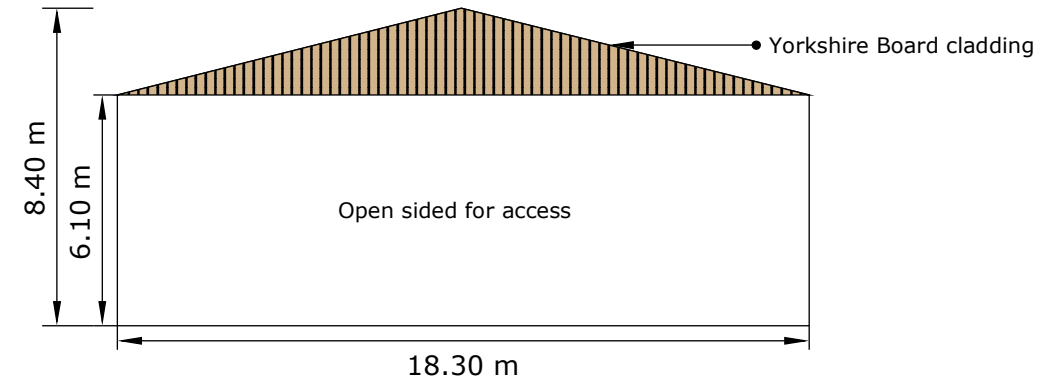

NYMNPA

17/08/2018

location Plan - Suffield Farm, Suffield

Ordnance Survey © Crown Copyright 2018. All rights reserved. Licence number 100022432. Plotted Scale - 1:20000

JE Lockey and Son

Site Plan - Suffield Farm, Suffield

Ordnance Survey © Crown Copyright 2018. All rights reserved. Licence number 100022432. Plotted Scale - 1:1250

West Elevation

North Elevation

East Elevation

South Elevation

NYMNPA
17/08/2018

Date: August 2018
Ref: WFT/JE Lockey & Son
Description:
Planning Application Plans for
Proposed building at Suffield
Farm, Suffield
Scale: 1:200