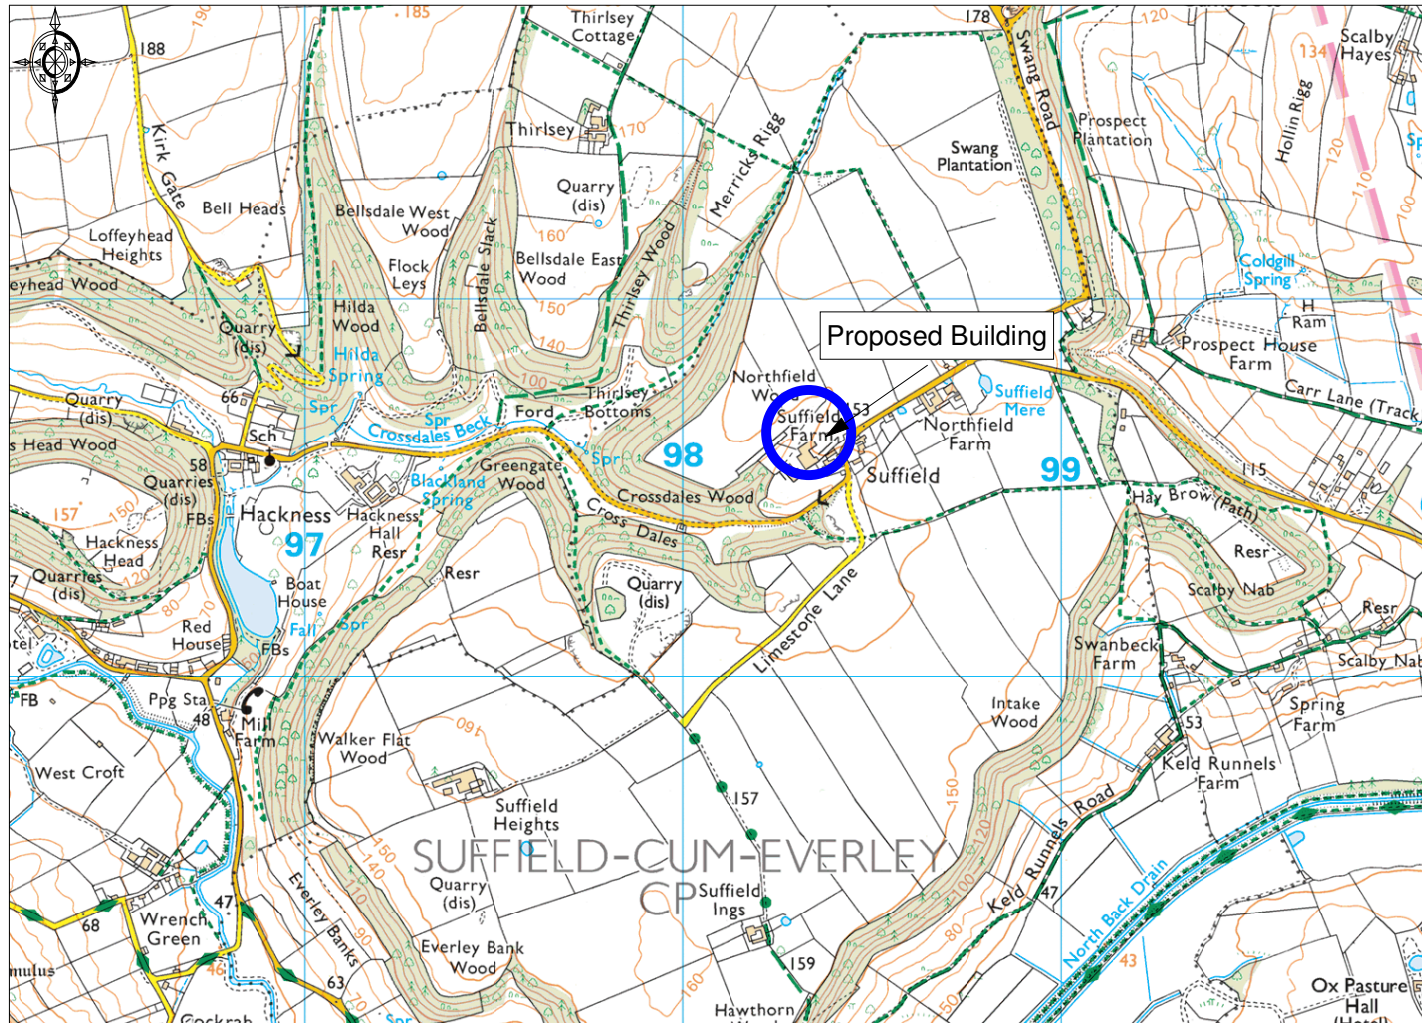

NYMNPA

17/08/2018

location Plan - Suffield Farm, Suffield

Ordnance Survey © Crown Copyright 2018. All rights reserved. Licence number 100022432. Plotted Scale - 1:20000

JE Lockey and Son

Site Plan - Suffield Farm, Suffield

Ordnance Survey © Crown Copyright 2018. All rights reserved. Licence number 100022432. Plotted Scale - 1:1250

West Elevation

North Elevation

East Elevation

South Elevation

NYMNPA
17/08/2018

Date: August 2018
Ref: WFT/JE Lockey & Son
Description:
Planning Application Plans for
Proposed building at Suffield
Farm, Suffield
Scale: 1:200