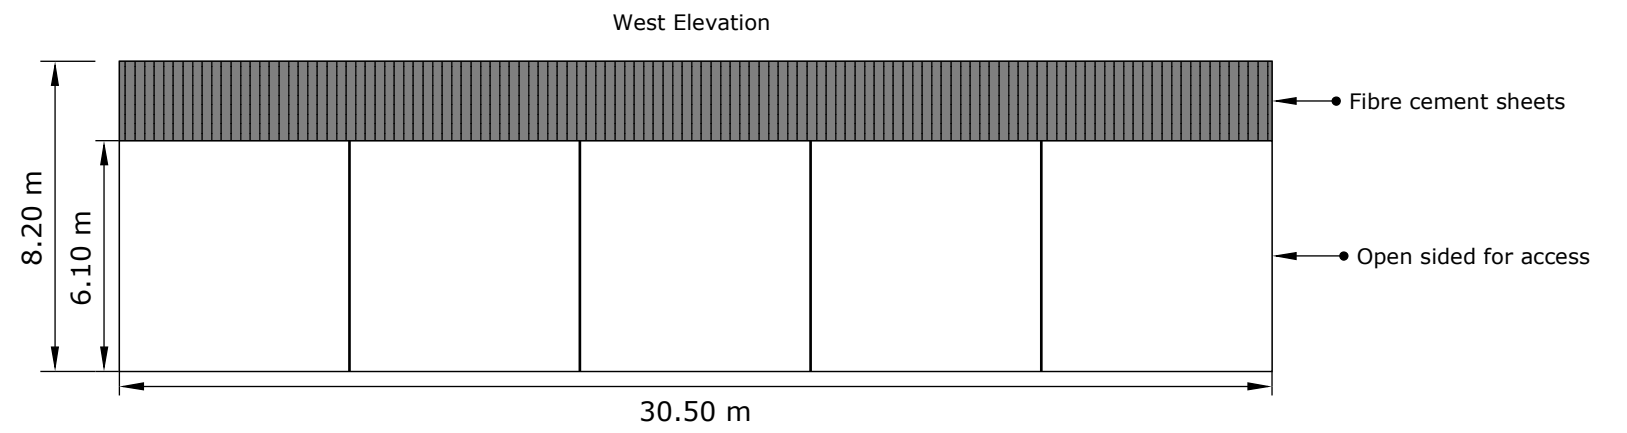

location Plan - land off Swang Road, Suffield

NYMNPA
28/08/2018

Ordnance Survey © Crown Copyright 2018. All rights reserved. Licence number 100022432. Plotted Scale - 1:20000

JE Lockett and Son

Site Plan - Manure Storage Building on Land off Swang Road, Suffield

NYMNPA

28/08/2018

Ordnance Survey © Crown Copyright 2018. All rights reserved.
Licence number 100022432. Plotted Scale - 1:1250

JE Lockey and Son

NYMNP
28/08/2018

Date: August 2018

Ref: WFT/JE Lockey & Son

Description:

Planning Application Plans for
Proposed building on Land Off
Swang Road, Suffield

Scale: 1:200