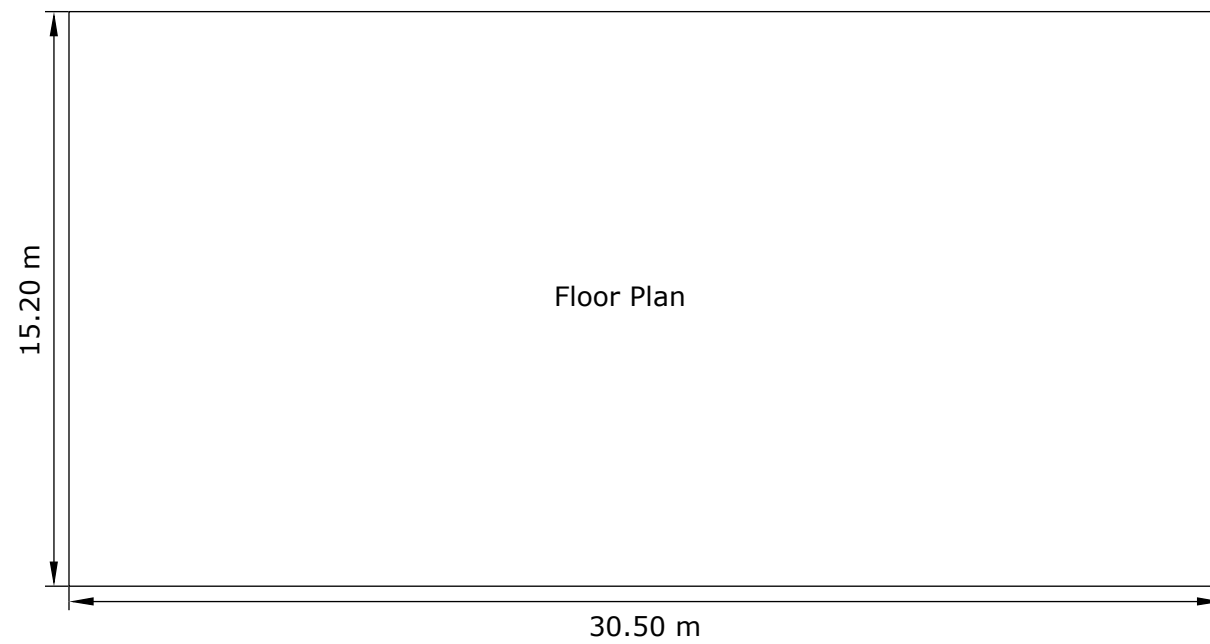

location Plan - land off Swang Road, Suffield

NYMNPA
28/08/2018

Ordnance Survey © Crown Copyright 2018. All rights reserved. Licence number 100022432. Plotted Scale - 1:20000

JE Lockett and Son

Site Plan - Manure Storage Building on Land off Swang Road, Suffield

NYMNPA

28/08/2018

Ordnance Survey © Crown Copyright 2018. All rights reserved.
Licence number 100022432. Plotted Scale - 1:1250

JE Lockey and Son

NYMNP
28/08/2018

Date: August 2018

Ref: WFT/JE Lockey & Son

Description:

Planning Application Plans for
Proposed building on Land Off
Swang Road, Suffield

Scale: 1:200