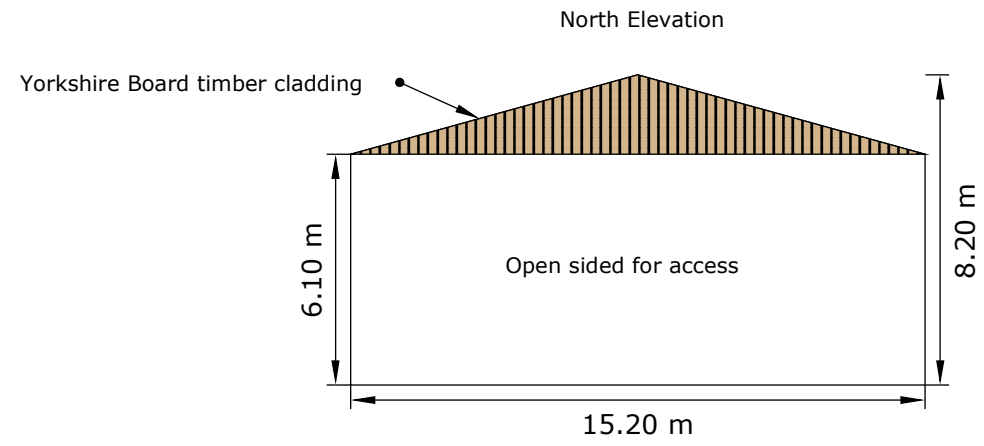

location Plan - land off Swang Road, Suffield

NYMNPA
28/08/2018

Ordnance Survey © Crown Copyright 2018. All rights reserved. Licence number 100022432. Plotted Scale - 1:20000

JE Lockett and Son

Site Plan - Manure Storage Building on Land off Swang Road, Suffield

NYMNPA

28/08/2018

Ordnance Survey © Crown Copyright 2018. All rights reserved.
Licence number 100022432. Plotted Scale - 1:1250

JE Lockey and Son

NYMNP
28/08/2018

Date: August 2018

Ref: WFT/JE Lockey & Son

Description:

Planning Application Plans for
Proposed building on Land Off
Swang Road, Suffield

Scale: 1:200