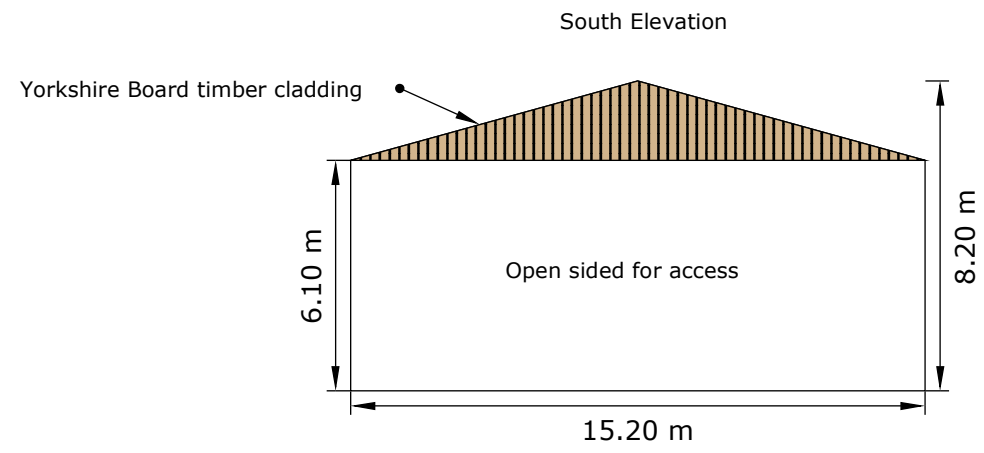

location Plan - land off Swang Road, Suffield

NYMNPA
28/08/2018

Ordnance Survey © Crown Copyright 2018. All rights reserved. Licence number 100022432. Plotted Scale - 1:20000

JE Lockett and Son

Site Plan - Manure Storage Building on Land off Swang Road, Suffield

NYMNPA

28/08/2018

Ordnance Survey © Crown Copyright 2018. All rights reserved.
Licence number 100022432. Plotted Scale - 1:1250

JE Lockey and Son

NYMNP
28/08/2018

Date: August 2018

Ref: WFT/JE Lockey & Son

Description:

Planning Application Plans for
Proposed building on Land Off
Swang Road, Suffield

Scale: 1:200