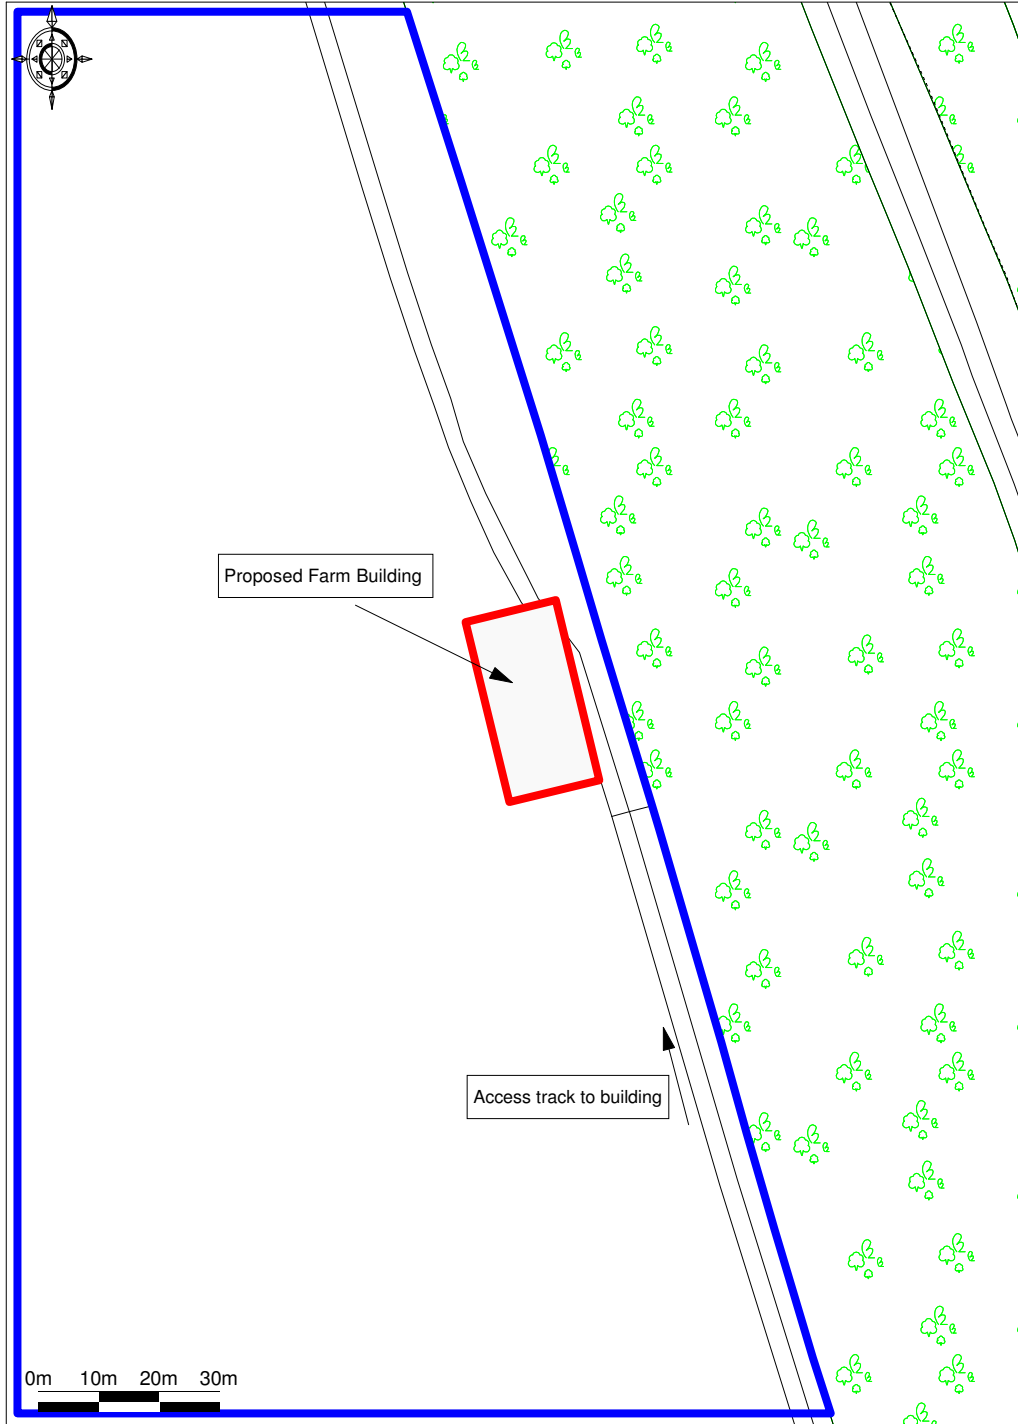

location Plan - land off Swang Road, Suffield

NYMNPA
28/08/2018

Ordnance Survey © Crown Copyright 2018. All rights reserved. Licence number 100022432. Plotted Scale - 1:20000

JE Lockett and Son

Site Plan - Manure Storage Building on Land off Swang Road, Suffield

NYMNPA

28/08/2018

Ordnance Survey © Crown Copyright 2018. All rights reserved.
Licence number 100022432. Plotted Scale - 1:1250

JE Lockey and Son

NYMNP
28/08/2018

Date: August 2018

Ref: WFT/JE Lockey & Son

Description:

Planning Application Plans for
Proposed building on Land Off
Swang Road, Suffield

Scale: 1:200