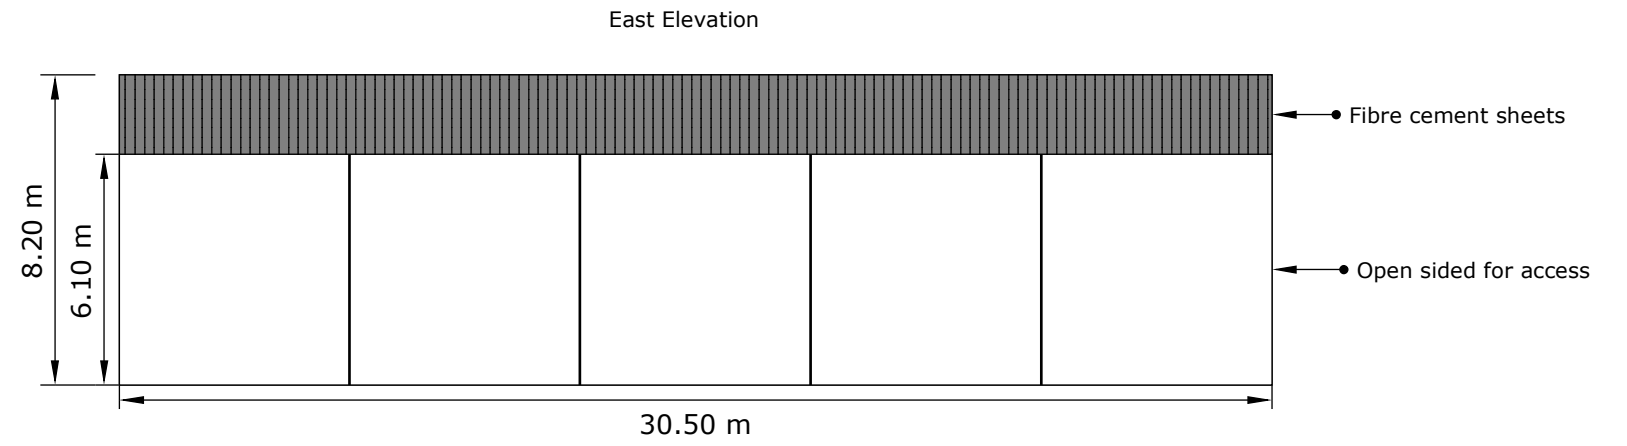

location Plan - land off Swang Road, Suffield

NYMNPA
28/08/2018

Ordnance Survey © Crown Copyright 2018. All rights reserved. Licence number 100022432. Plotted Scale - 1:20000

JE Lockett and Son

Site Plan - Manure Storage Building on Land off Swang Road, Suffield

NYMNPA

28/08/2018

Ordnance Survey © Crown Copyright 2018. All rights reserved.
Licence number 100022432. Plotted Scale - 1:1250

JE Lockey and Son

NYMNP
28/08/2018

Date: August 2018

Ref: WFT/JE Lockey & Son

Description:

Planning Application Plans for
Proposed building on Land Off
Swang Road, Suffield

Scale: 1:200