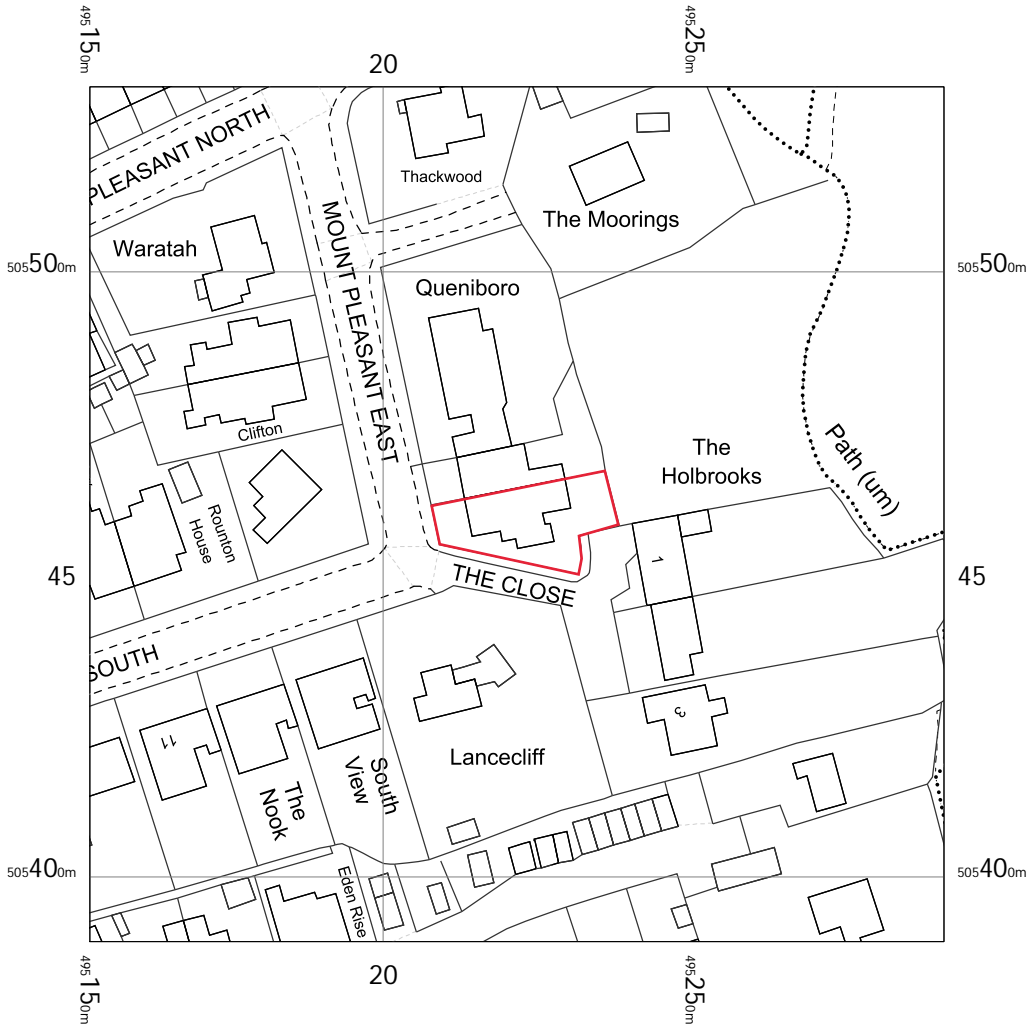

# Alexandra Lodge, Mount Pleasant East, YO22 4RF

NYMNP  
05/10/2018

Alexandra Lodge,  
Mount Pleasant East,  
Robin Hoods Bay,  
Whitby,  
North Yorkshire  
YO22 4RF

OS MasterMap 1250/2500/10000 scale  
Friday, October 5, 2018, ID: MPMBW-00746871  
[www.blackwellmapping.co.uk](http://www.blackwellmapping.co.uk)

1:1250 scale print at A4, Centre: 495222 E, 505460 N

© Crown Copyright Ordnance Survey. Licence no. 100041041

**BLACKWELL'S**  
MAPPING SERVICES  
PERSONAL & PROFESSIONAL MAPPING  
[www.blackwellmapping.co.uk](http://www.blackwellmapping.co.uk)

OS MasterMap 1250/2500/10000 scale  
Tuesday, August 14, 2018, ID: MPMBW-00734700  
[www.blackwellmapping.co.uk](http://www.blackwellmapping.co.uk)

1:500 scale print at A4, Centre: 495226 E, 505451 N

© Crown Copyright Ordnance Survey. Licence no. 100041041