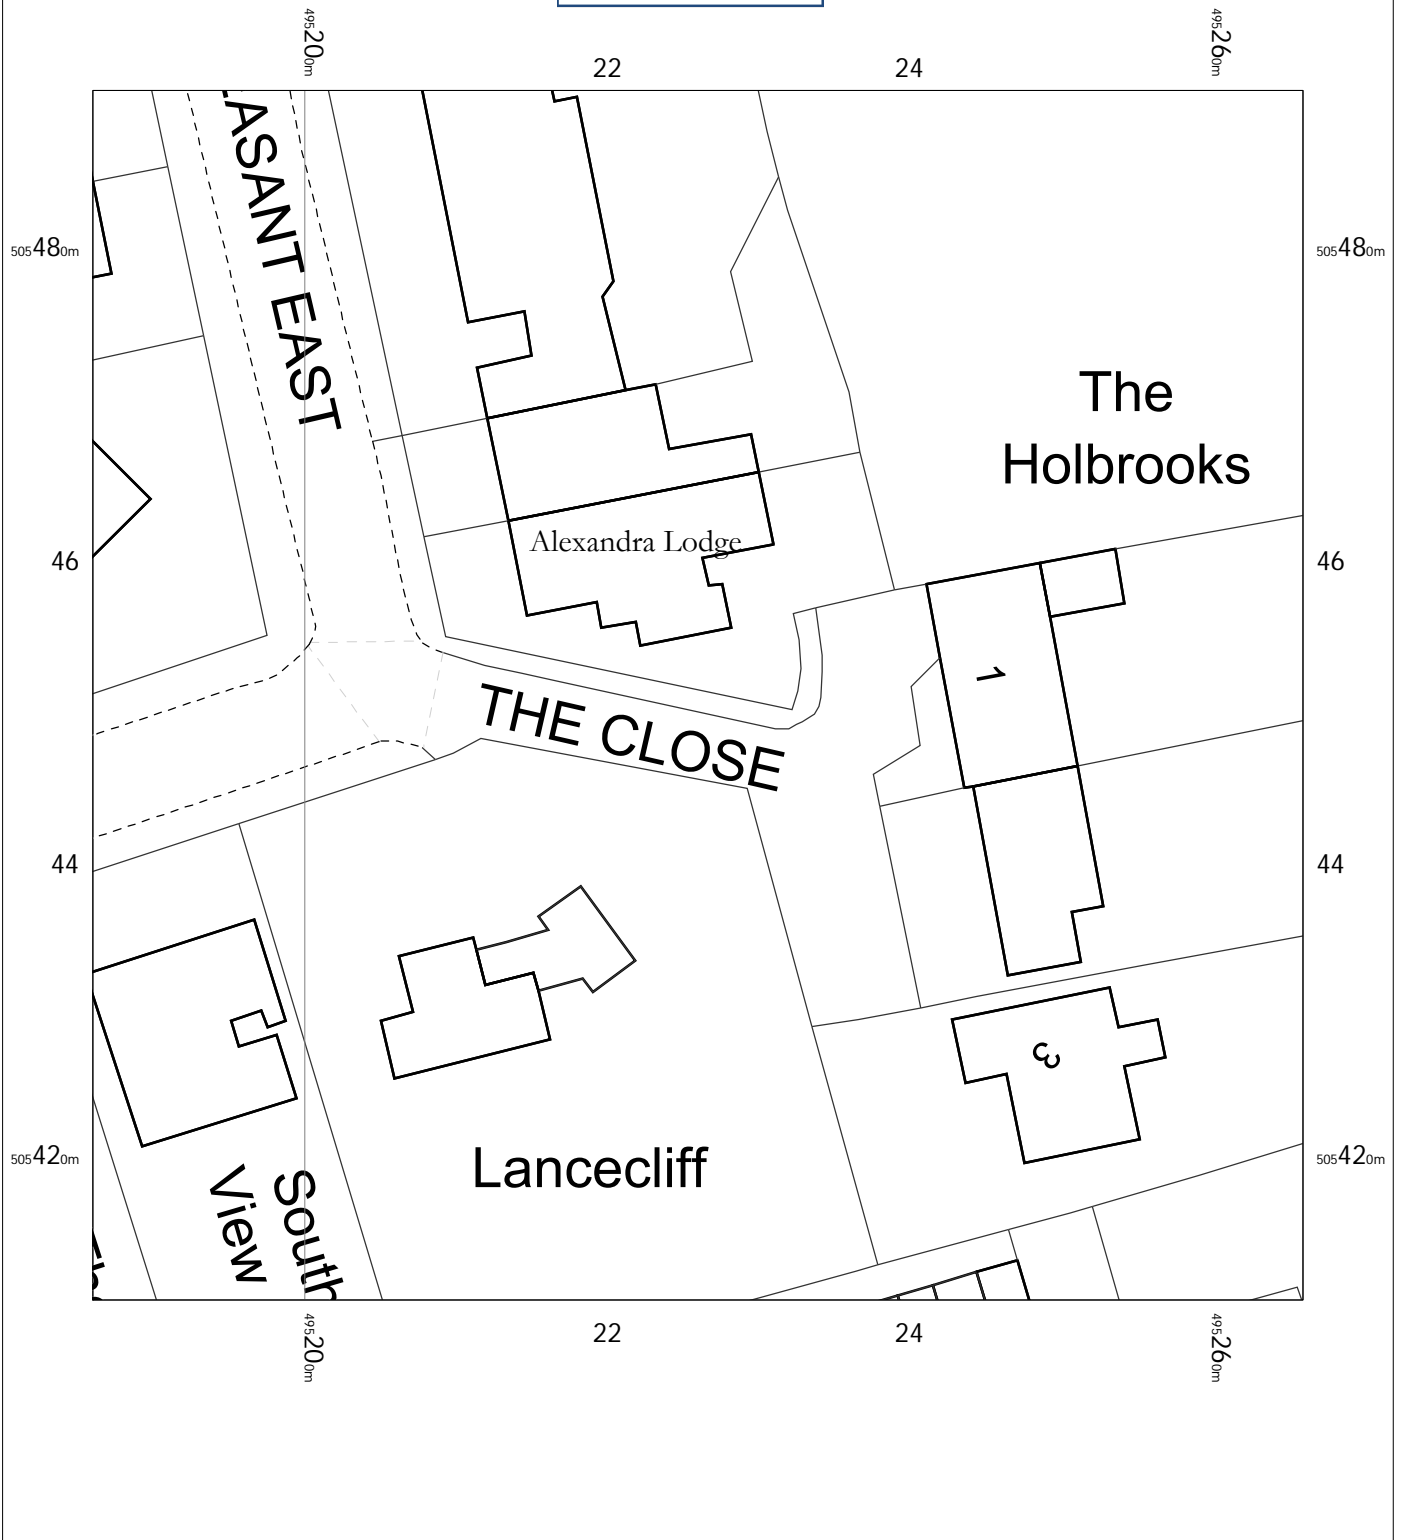

Alexandra Lodge, Mount Pleasant East, YO22 4RF

NYMNP
05/10/2018

Alexandra Lodge,
Mount Pleasant East,
Robin Hoods Bay,
Whitby,
North Yorkshire
YO22 4RF

OS MasterMap 1250/2500/10000 scale
Tuesday, August 14, 2018, ID: MPMBW-00734700
www.blackwellmapping.co.uk

1:500 scale print at A4, Centre: 495226 E, 505451 N

© Crown Copyright Ordnance Survey. Licence no. 100041041

BLACKWELL'S
MAPPING SERVICES
PERSONAL & PROFESSIONAL MAPPING
www.blackwellmapping.co.uk

TEL:
maps@blackwell.co.uk