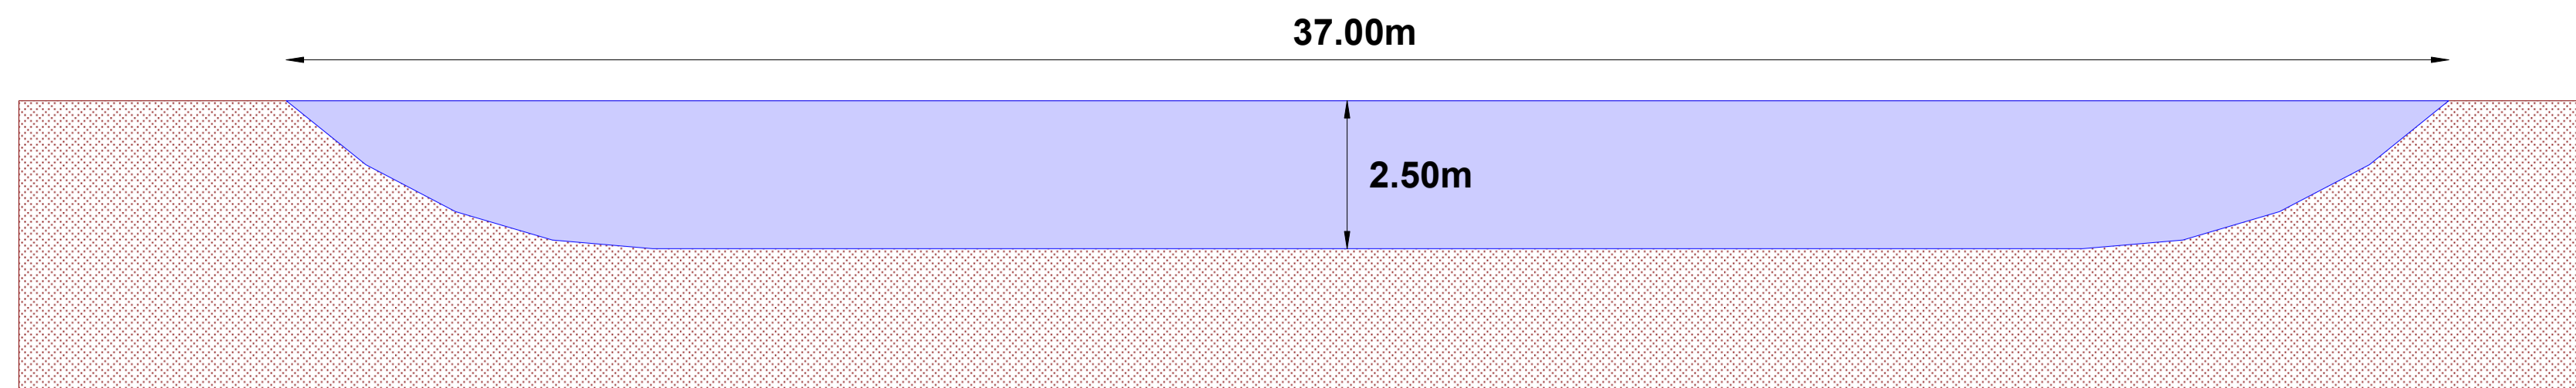

Key

- existing lake
- extension

Supplied by: www.ukmapcentre.com
Serial No: 140860
Centre Coordinates: 500661,489969
Production Date: 13/06/2018 13:08:00

location plan

th Beck House
and extend existing lake

- Legend**
- Boundary
 - Drainage ditch
 - lake
 - New trees
 - Old lake
 - overflow to drainage

NYMNP
12/10/2018

le Earth

70 m

NYMNPA
15/11/2018

lateral section- scale 1:500

longitudinal section- scale 1:500

layout of pond- scale 1:500

lateral section

longitudinal section

layout of pond

NYMNP
15/11/2018

lateral section

longitudinal section

layout of pond