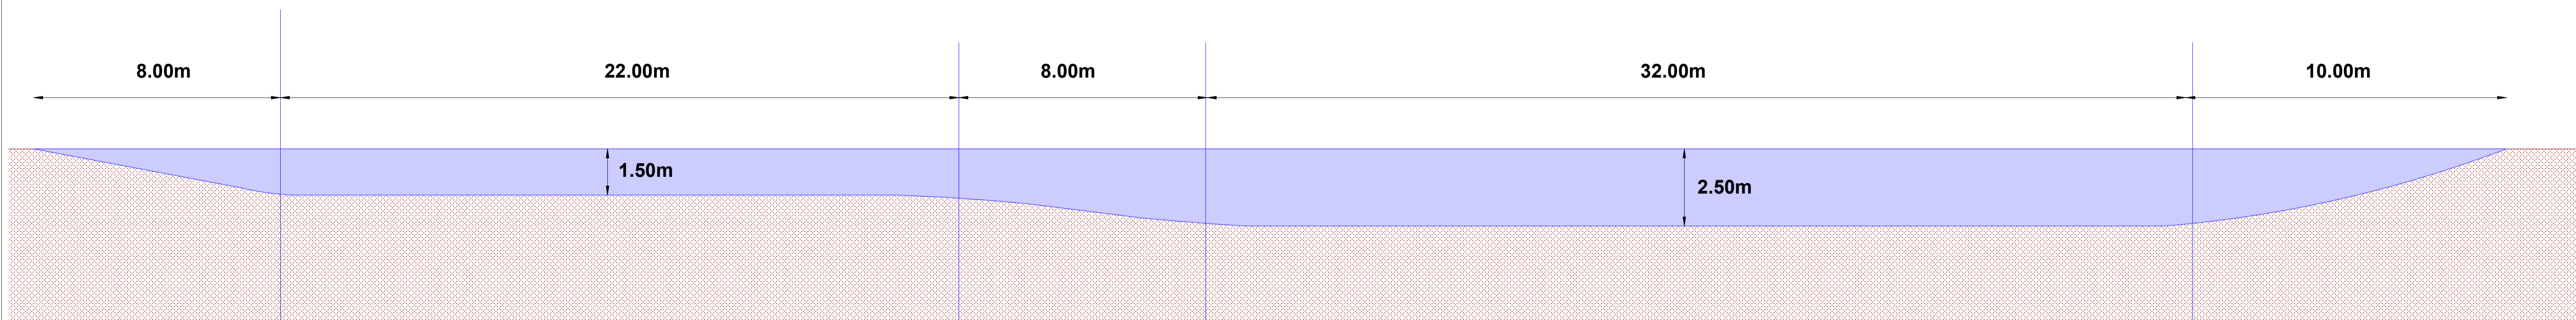

Key

- existing lake
- extension

Supplied by: www.ukmapcentre.com
Serial No: 140860
Centre Coordinates: 500661,489969
Production Date: 13/06/2018 13:08:00

location plan

th Beck House
and extend existing lake

- Legend**
- Boundary
 - Drainage ditch
 - lake
 - New trees
 - Old lake
 - overflow to drainage

NYMNP
12/10/2018

le Earth

70 m

NYMNPA
15/11/2018

lateral section- scale 1:500

longitudinal section- scale 1:500

layout of pond- scale 1:500

lateral section

longitudinal section

layout of pond

NYMNP
15/11/2018

lateral section

longitudinal section

layout of pond