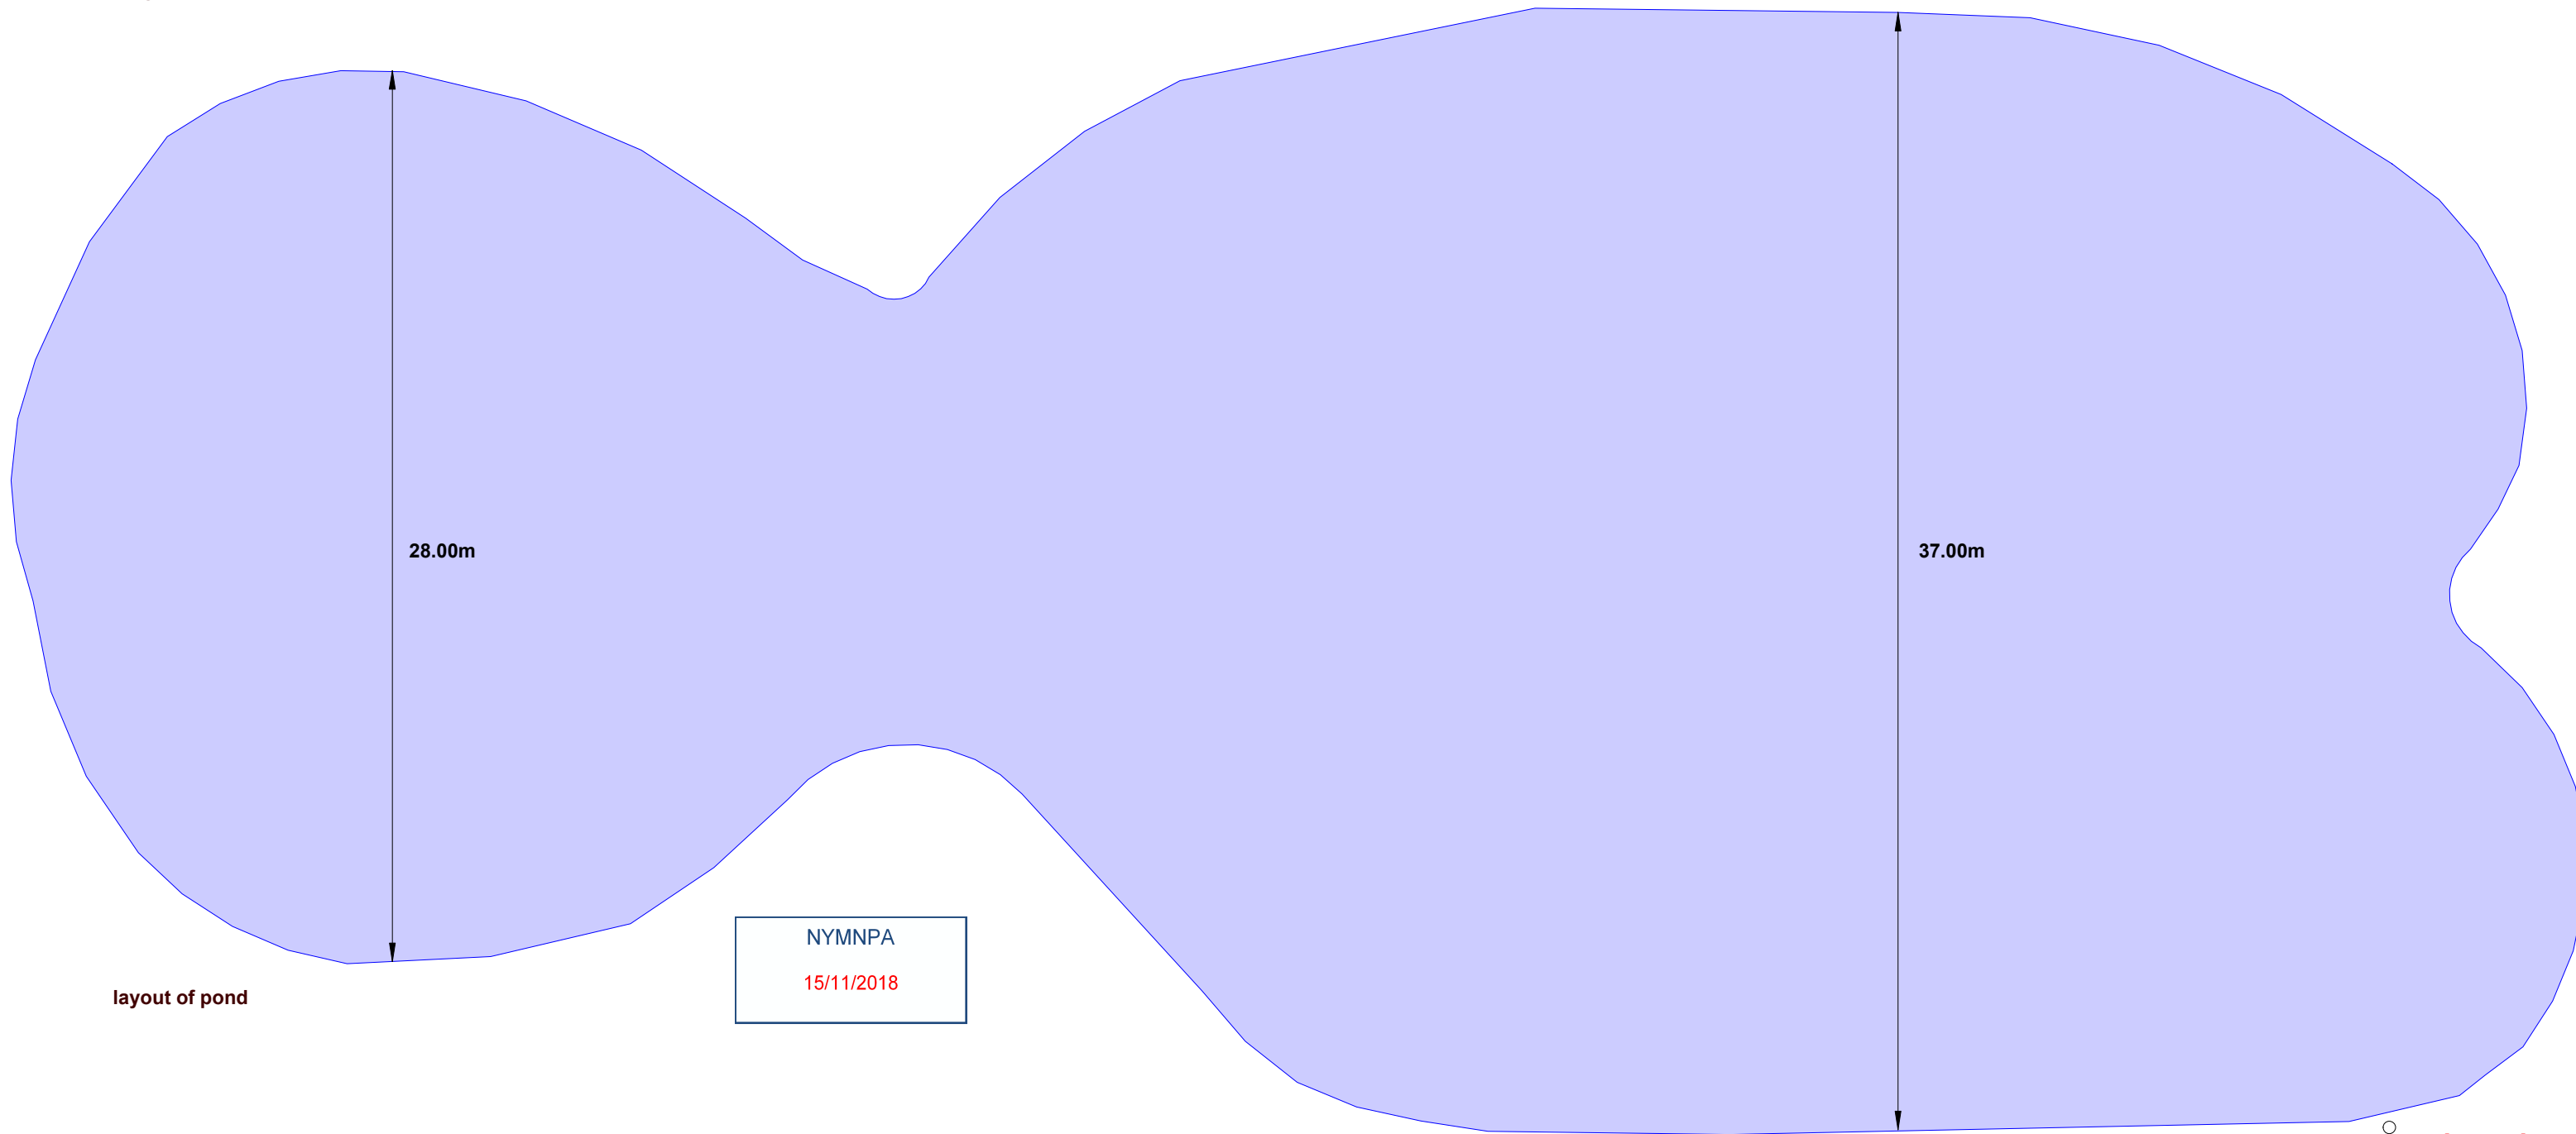

Key

- existing lake
- extension

Supplied by: www.ukmapcentre.com
Serial No: 140860
Centre Coordinates: 500661,489969
Production Date: 13/06/2018 13:08:00

location plan

th Beck House
and extend existing lake

- Legend**
- Boundary
 - Drainage ditch
 - lake
 - New trees
 - Old lake
 - overflow to drainage

NYMNP
12/10/2018

le Earth

70 m

NYMNPA
15/11/2018

lateral section- scale 1:500

longitudinal section- scale 1:500

layout of pond- scale 1:500

lateral section

longitudinal section

layout of pond

NYMNP
15/11/2018

lateral section

longitudinal section

layout of pond