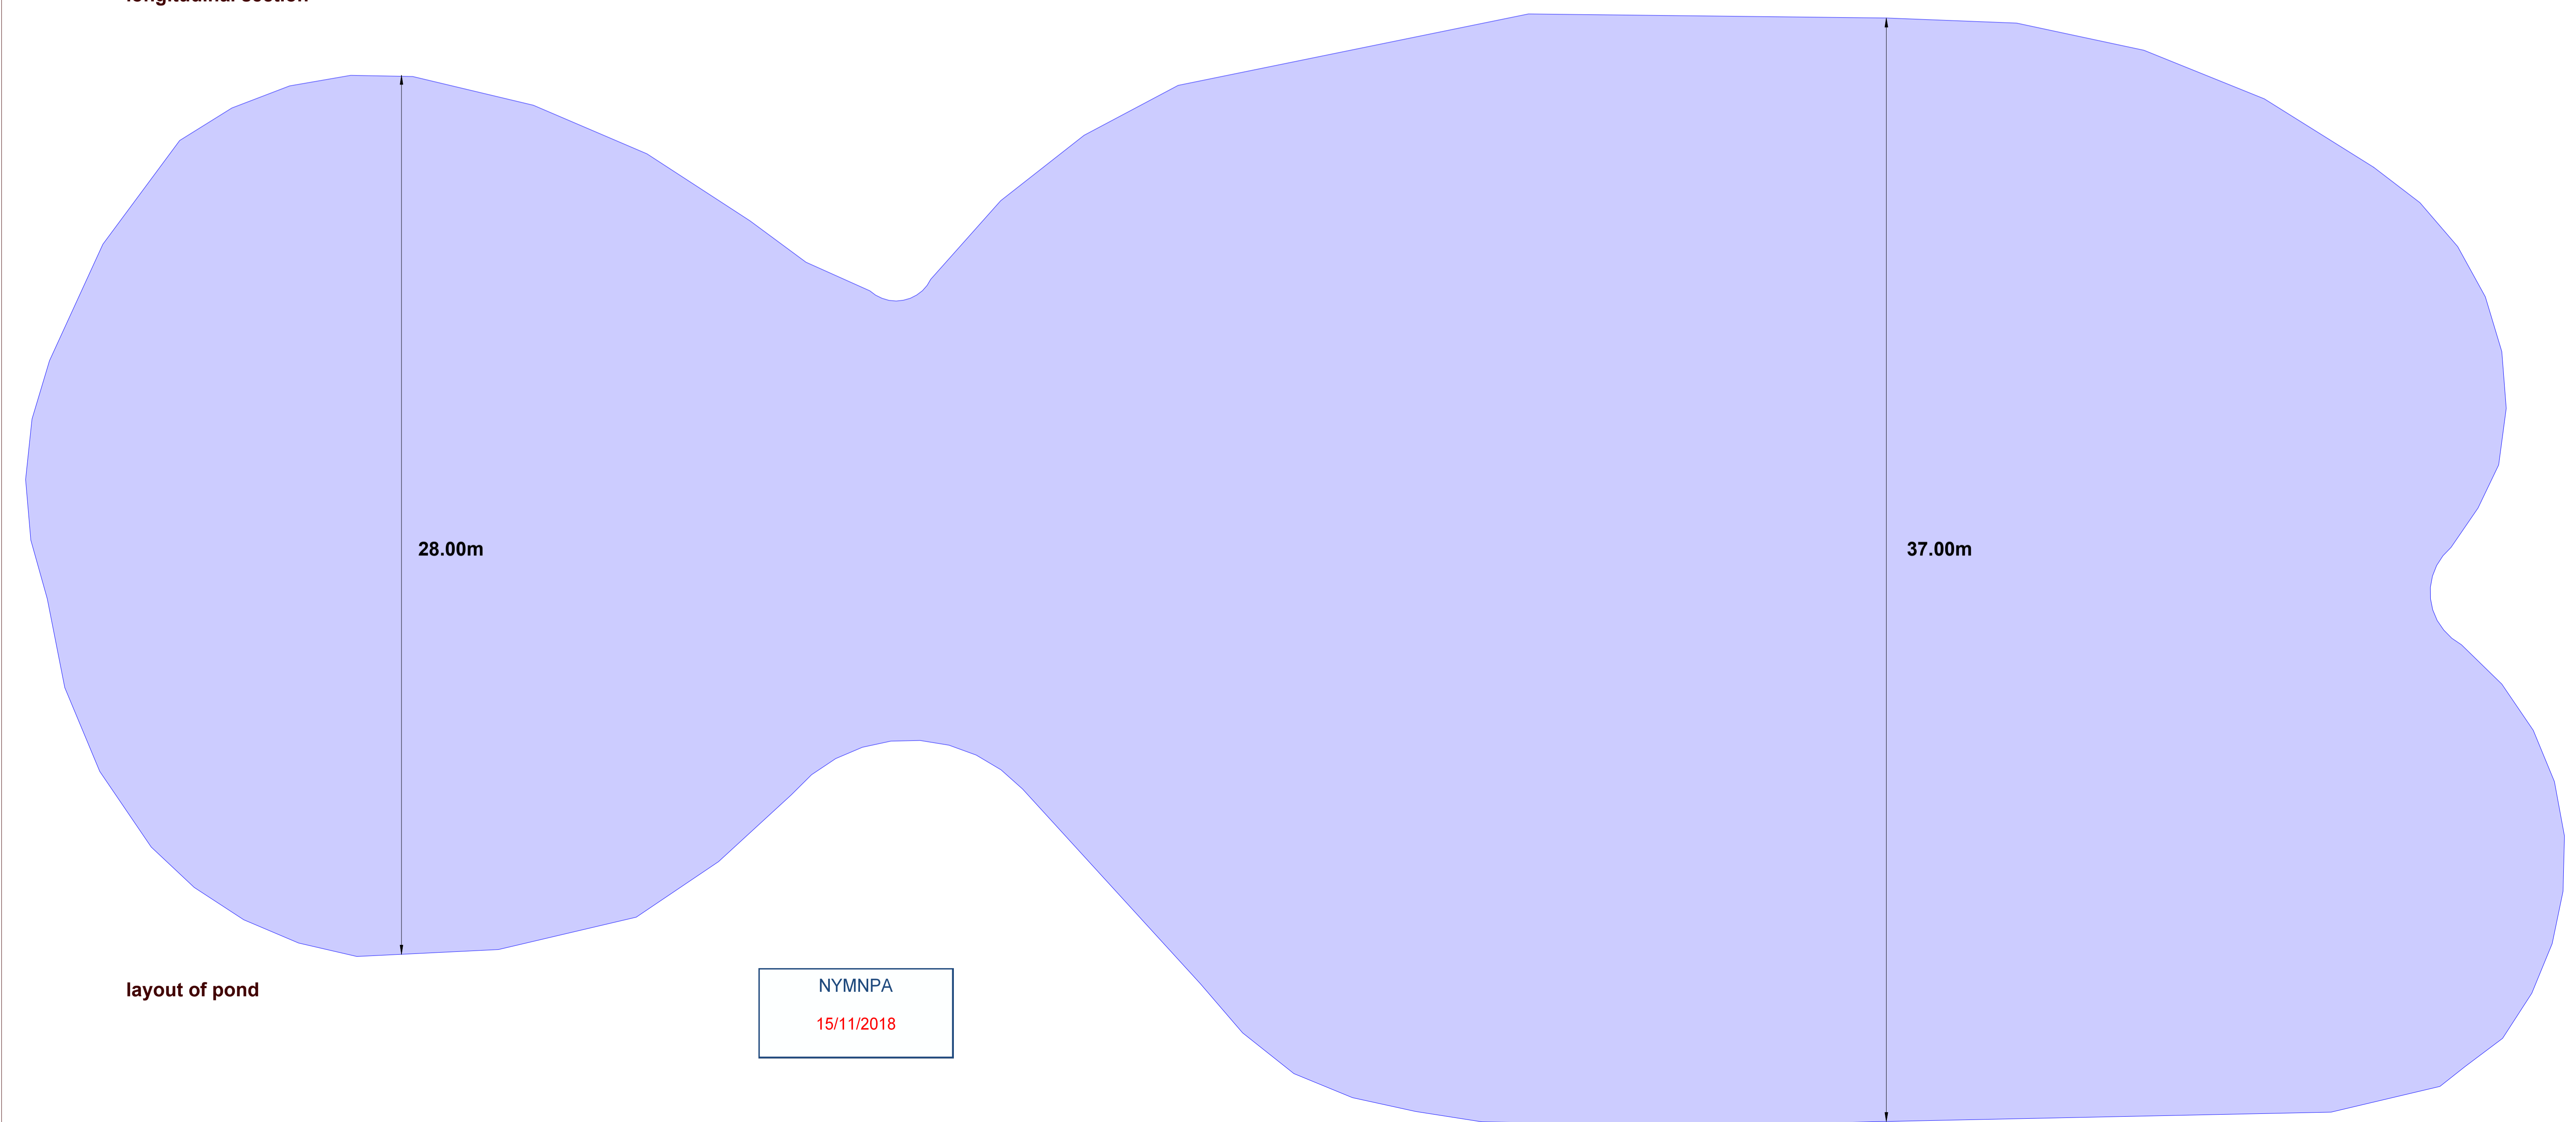

Lake extension at South Beck House, Scalby.

NYMNP
12/10/2018

© Crown copyright and database rights 2018 Ordnance Survey 100048957. The representation of road, track or path is no evidence of a boundary or right of way. The representation of features as lines is no evidence of a property boundary.

Key

- existing lake
- extension

Supplied by: www.ukmapcentre.com
Serial No: 140860
Centre Coordinates: 500661,489969
Production Date: 13/06/2018 13:08:00

location plan

th Beck House
and extend existing lake

- Legend**
- Boundary
 - Drainage ditch
 - lake
 - New trees
 - Old lake
 - overflow to drainage

NYMNP
12/10/2018

le Earth

70 m

NYMNPA
15/11/2018

lateral section- scale 1:500

longitudinal section- scale 1:500

layout of pond- scale 1:500

lateral section

longitudinal section

layout of pond

NYMNP
15/11/2018

lateral section

longitudinal section

layout of pond