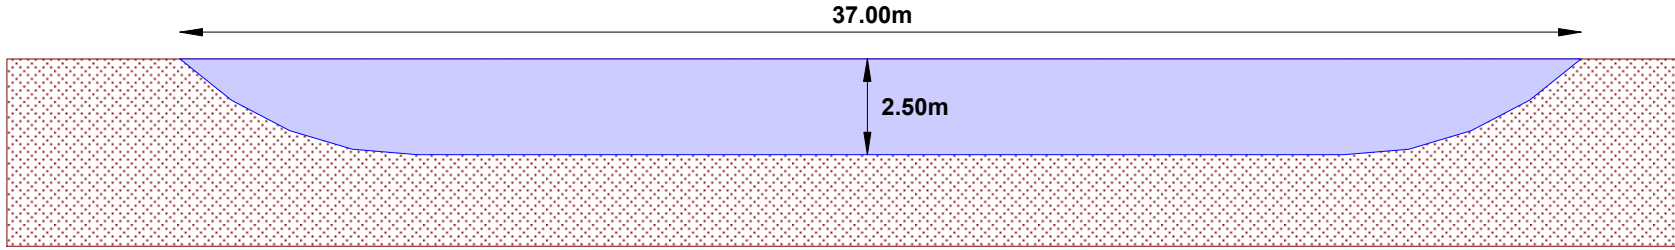

- Legend**
- Boundary
 - Drainage ditch
 - lake
 - New trees
 - Old lake
 - overflow to drainage

NYMNP
12/10/2018

le Earth

70 m

NYMNPA
15/11/2018

lateral section- scale 1:500

longitudinal section- scale 1:500

layout of pond- scale 1:500

lateral section

longitudinal section

layout of pond

NYMNP
15/11/2018

lateral section

longitudinal section

layout of pond