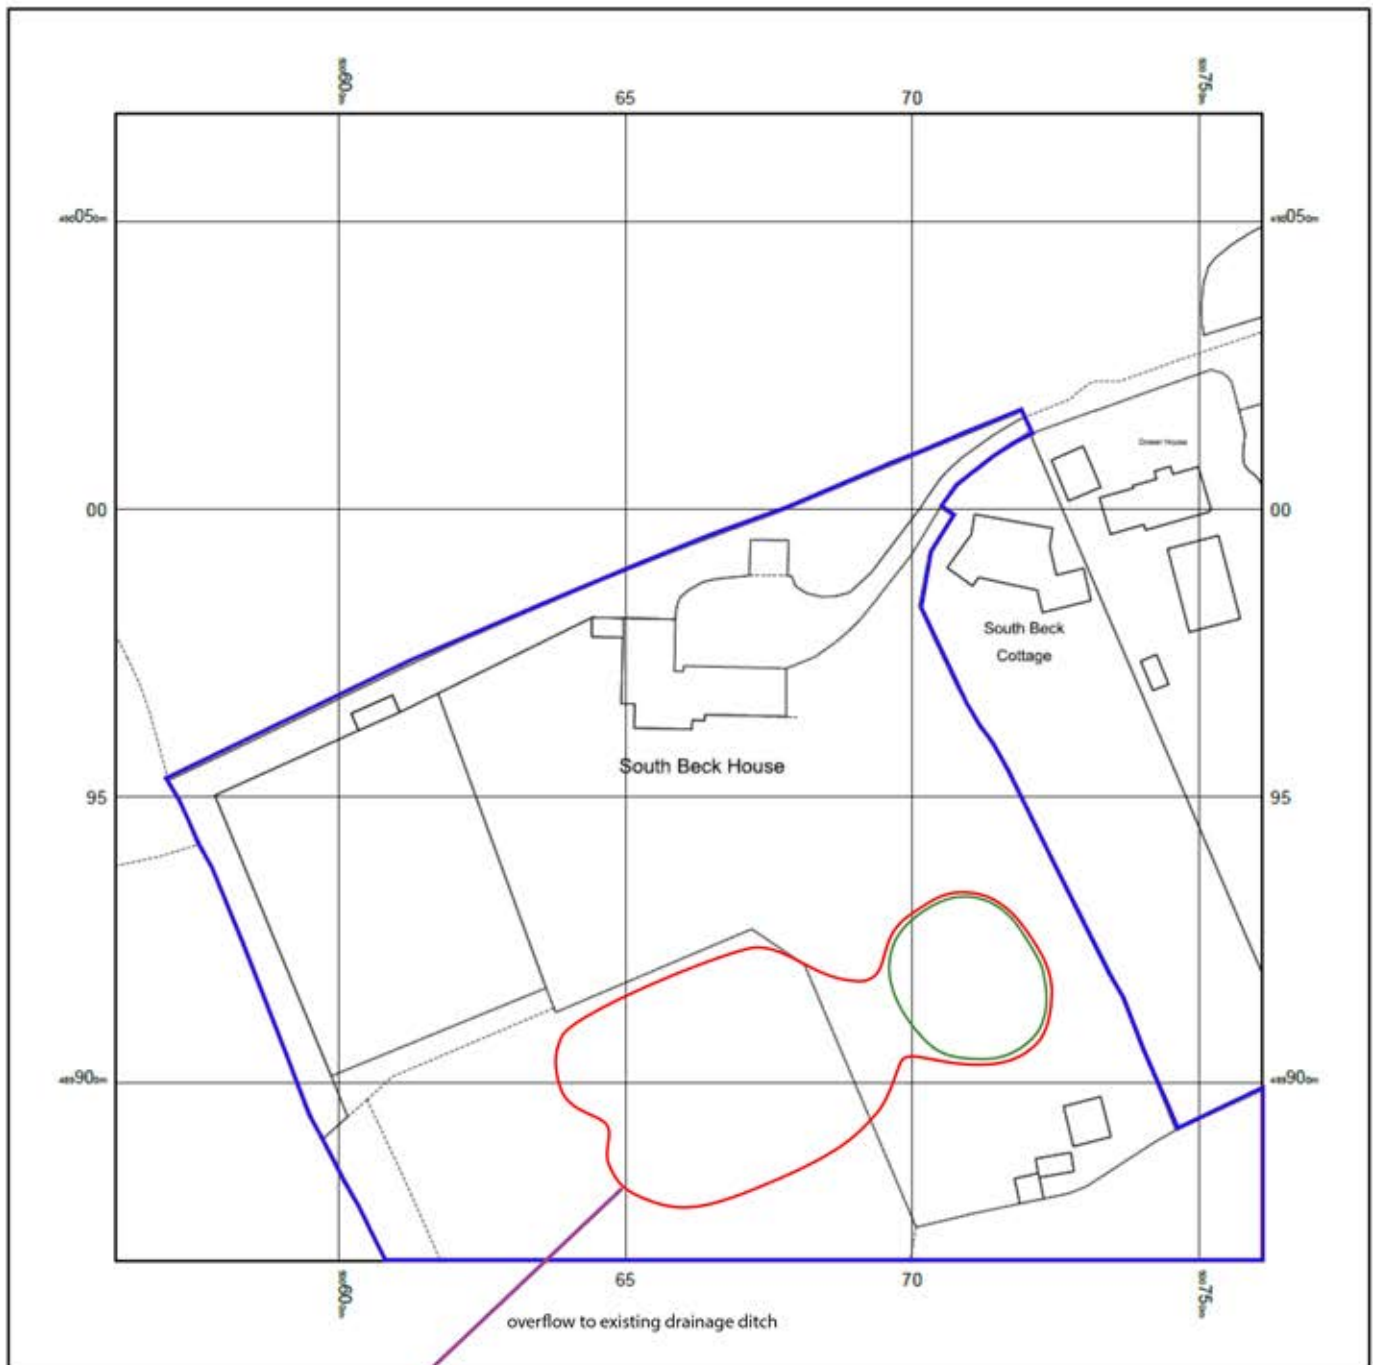

Lake extension at South Beck House, Scalby.

NYMNP
12/10/2018

© Crown copyright and database rights 2018 Ordnance Survey 100048957. The representation of road, track or path is no evidence of a boundary or right of way. The representation of features as lines is no evidence of a property boundary.

Key

- existing lake
- extension

Supplied by: www.ukmapcentre.com
Serial No: 140860
Centre Coordinates: 500661,489969
Production Date: 13/06/2018 13:08:00

location plan

th Beck House
and extend existing lake

- Legend**
- Boundary
 - Drainage ditch
 - lake
 - New trees
 - Old lake
 - overflow to drainage

NYMNP
12/10/2018

le Earth

70 m

NYMNPA
15/11/2018

lateral section- scale 1:500

longitudinal section- scale 1:500

layout of pond- scale 1:500

lateral section

longitudinal section

layout of pond

NYMNP
15/11/2018

lateral section

longitudinal section

layout of pond