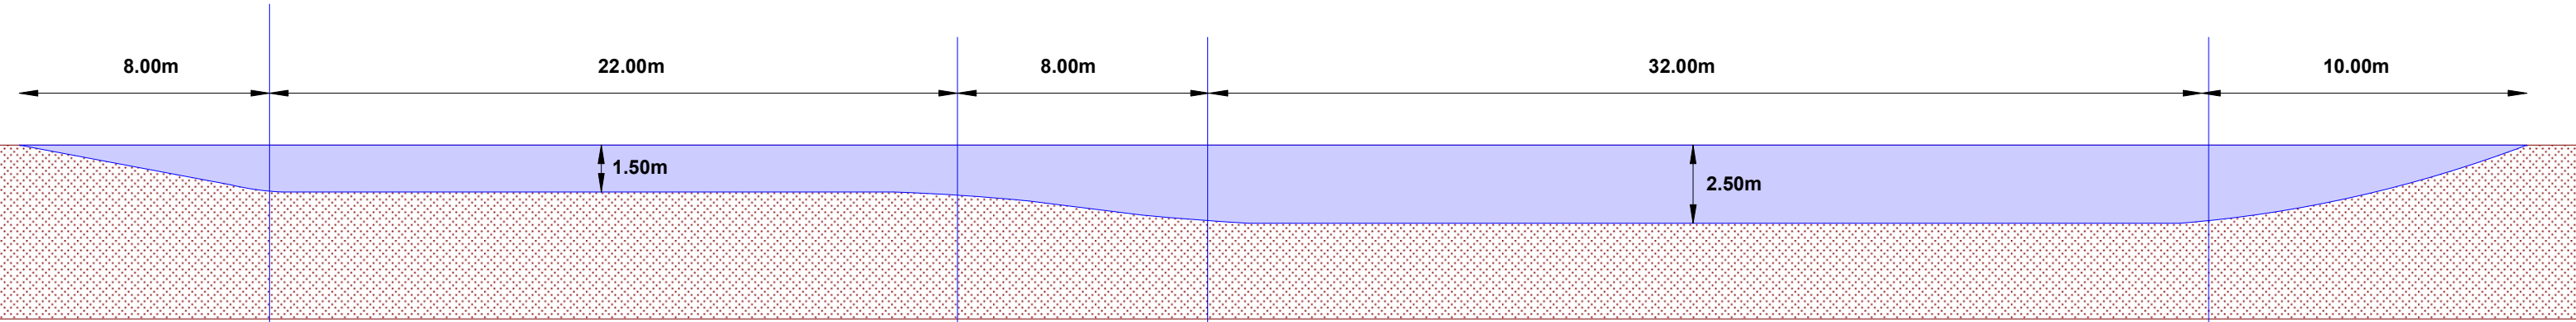

- Legend**
- Boundary
 - Drainage ditch
 - lake
 - New trees
 - Old lake
 - overflow to drainage

NYMNP
12/10/2018

le Earth

70 m

NYMNPA
15/11/2018

lateral section- scale 1:500

longitudinal section- scale 1:500

layout of pond- scale 1:500

lateral section

longitudinal section

layout of pond

NYMNP
15/11/2018

lateral section

longitudinal section

layout of pond