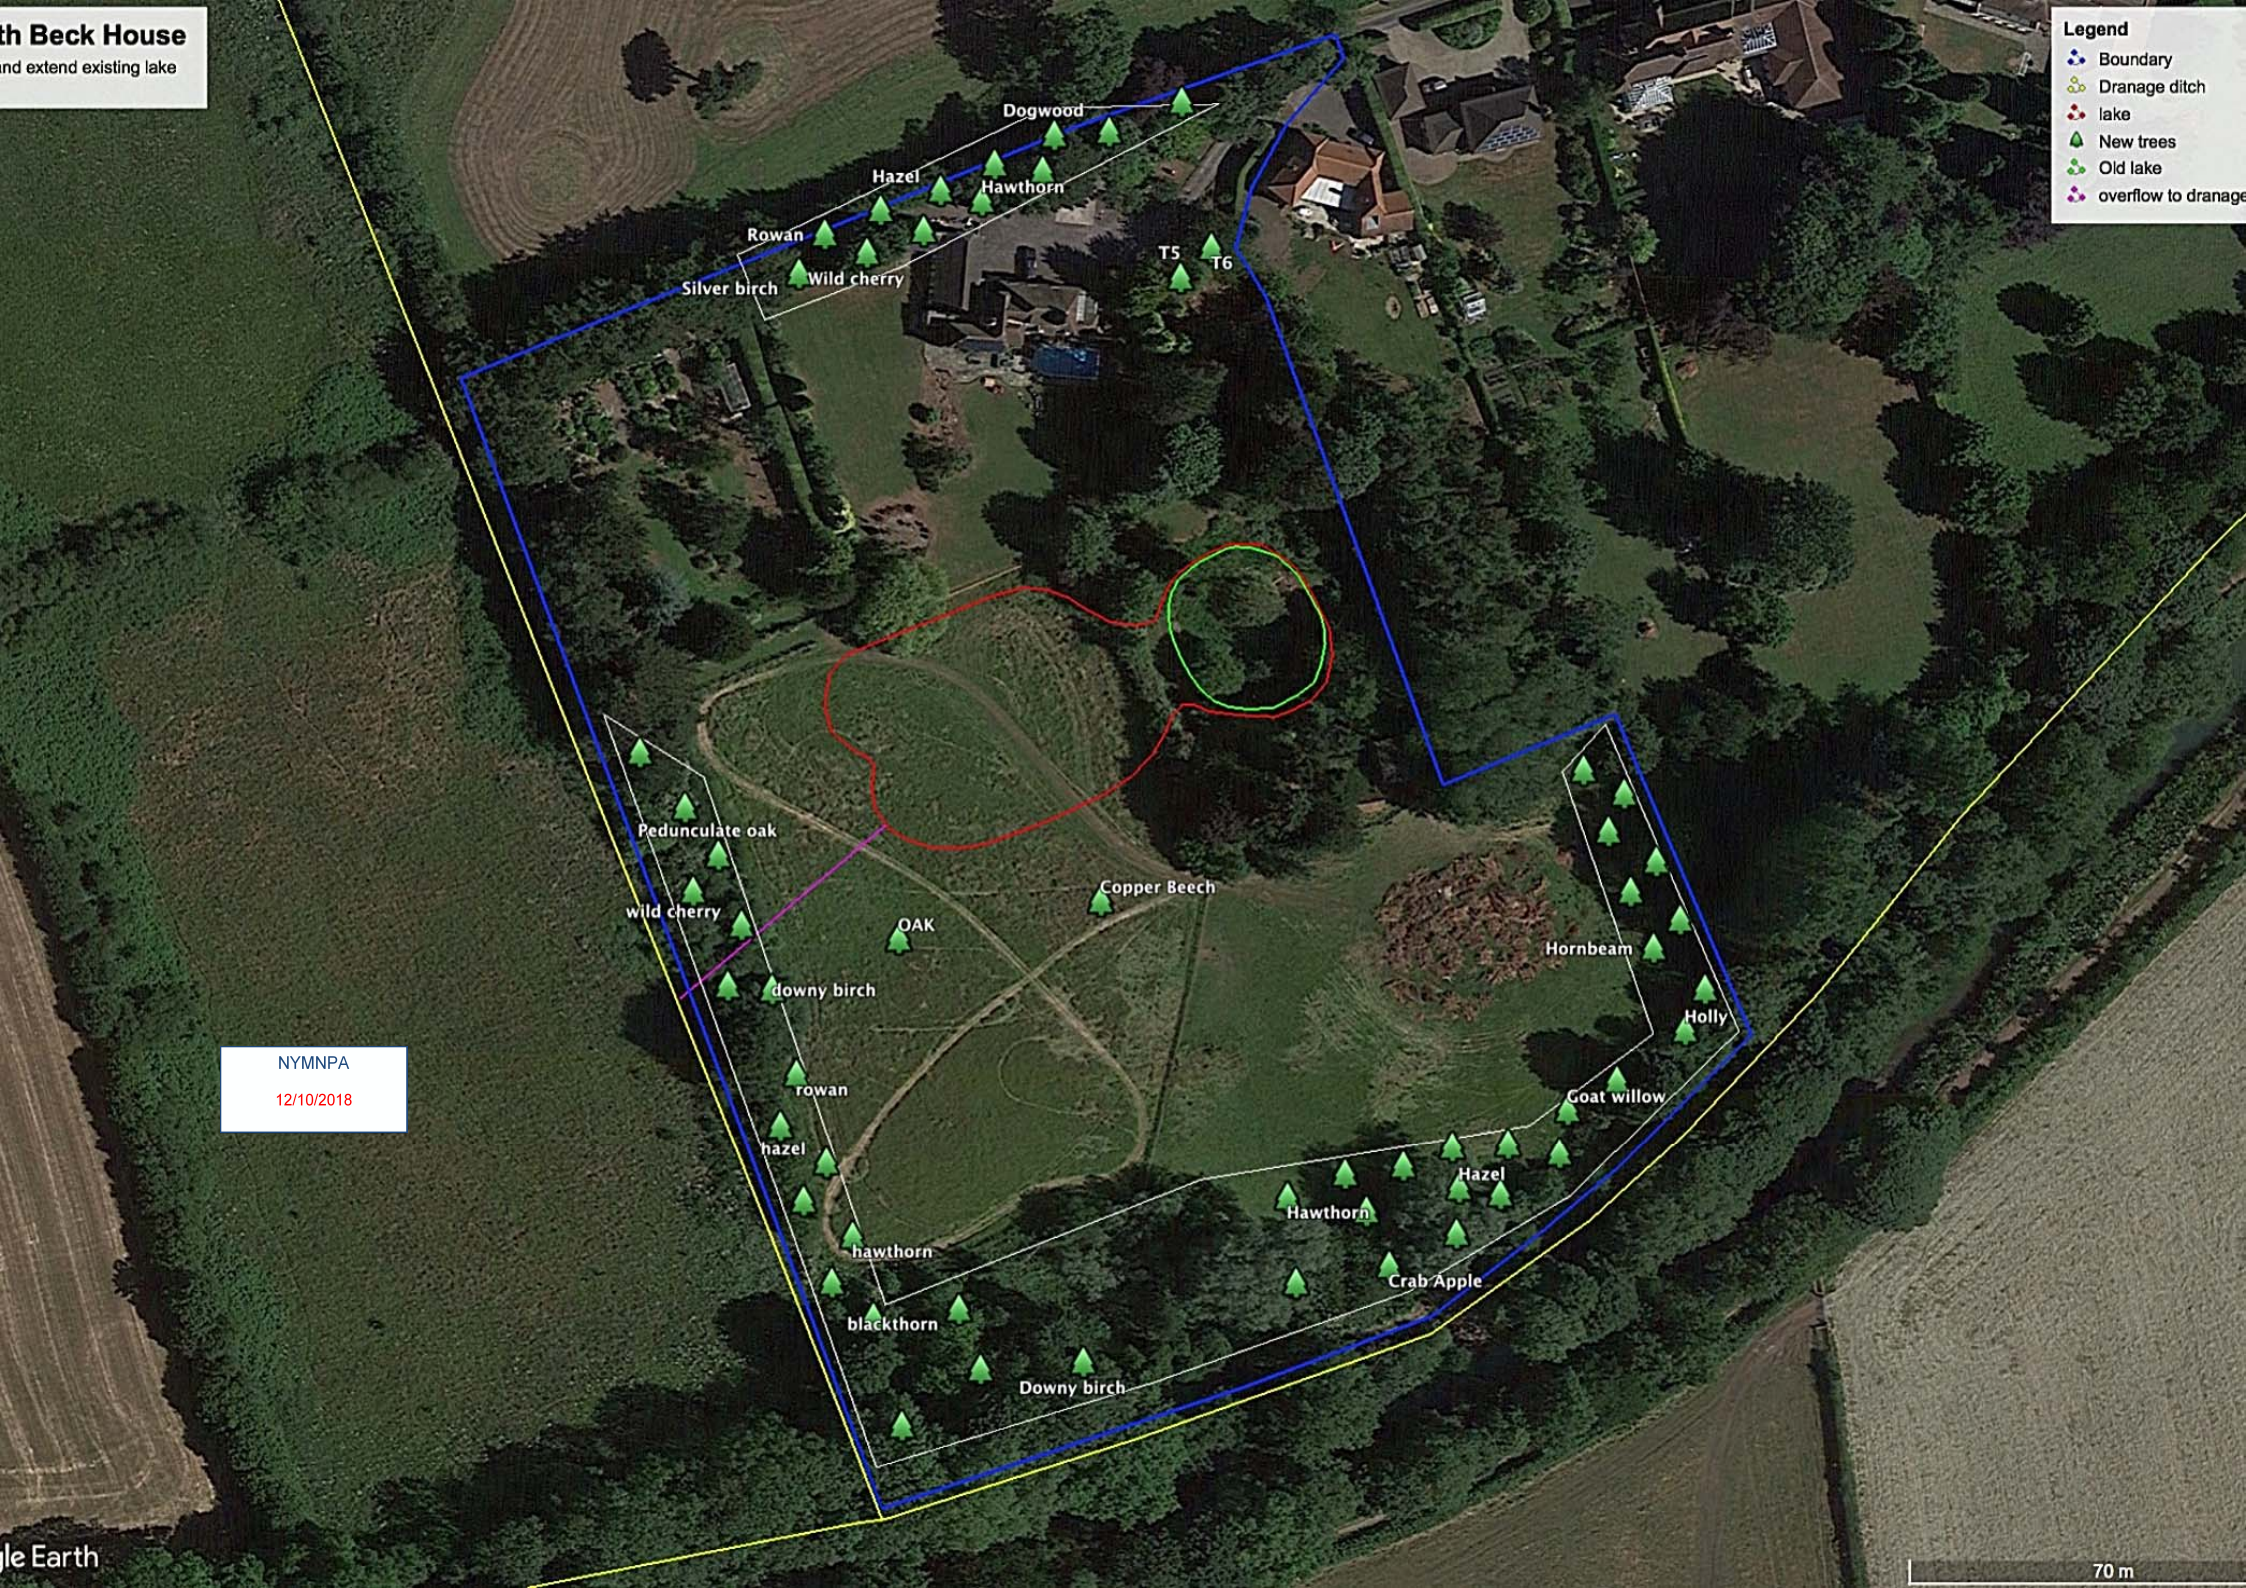

Lake extension at South Beck House, Scalby.

NYMNP
12/10/2018

© Crown copyright and database rights 2018 Ordnance Survey 100048957. The representation of road, track or path is no evidence of a boundary or right of way. The representation of features as lines is no evidence of a property boundary.

Key

- existing lake
- extension

Supplied by: www.ukmapcentre.com
Serial No: 140860
Centre Coordinates: 500661,489969
Production Date: 13/06/2018 13:08:00

location plan

th Beck House
and extend existing lake

- Legend**
- Boundary
 - Drainage ditch
 - lake
 - New trees
 - Old lake
 - overflow to drainage

NYMNP
12/10/2018

le Earth

70 m

NYMNPA
15/11/2018

lateral section- scale 1:500

longitudinal section- scale 1:500

layout of pond- scale 1:500

lateral section

longitudinal section

layout of pond

NYMNP
15/11/2018

lateral section

longitudinal section

layout of pond