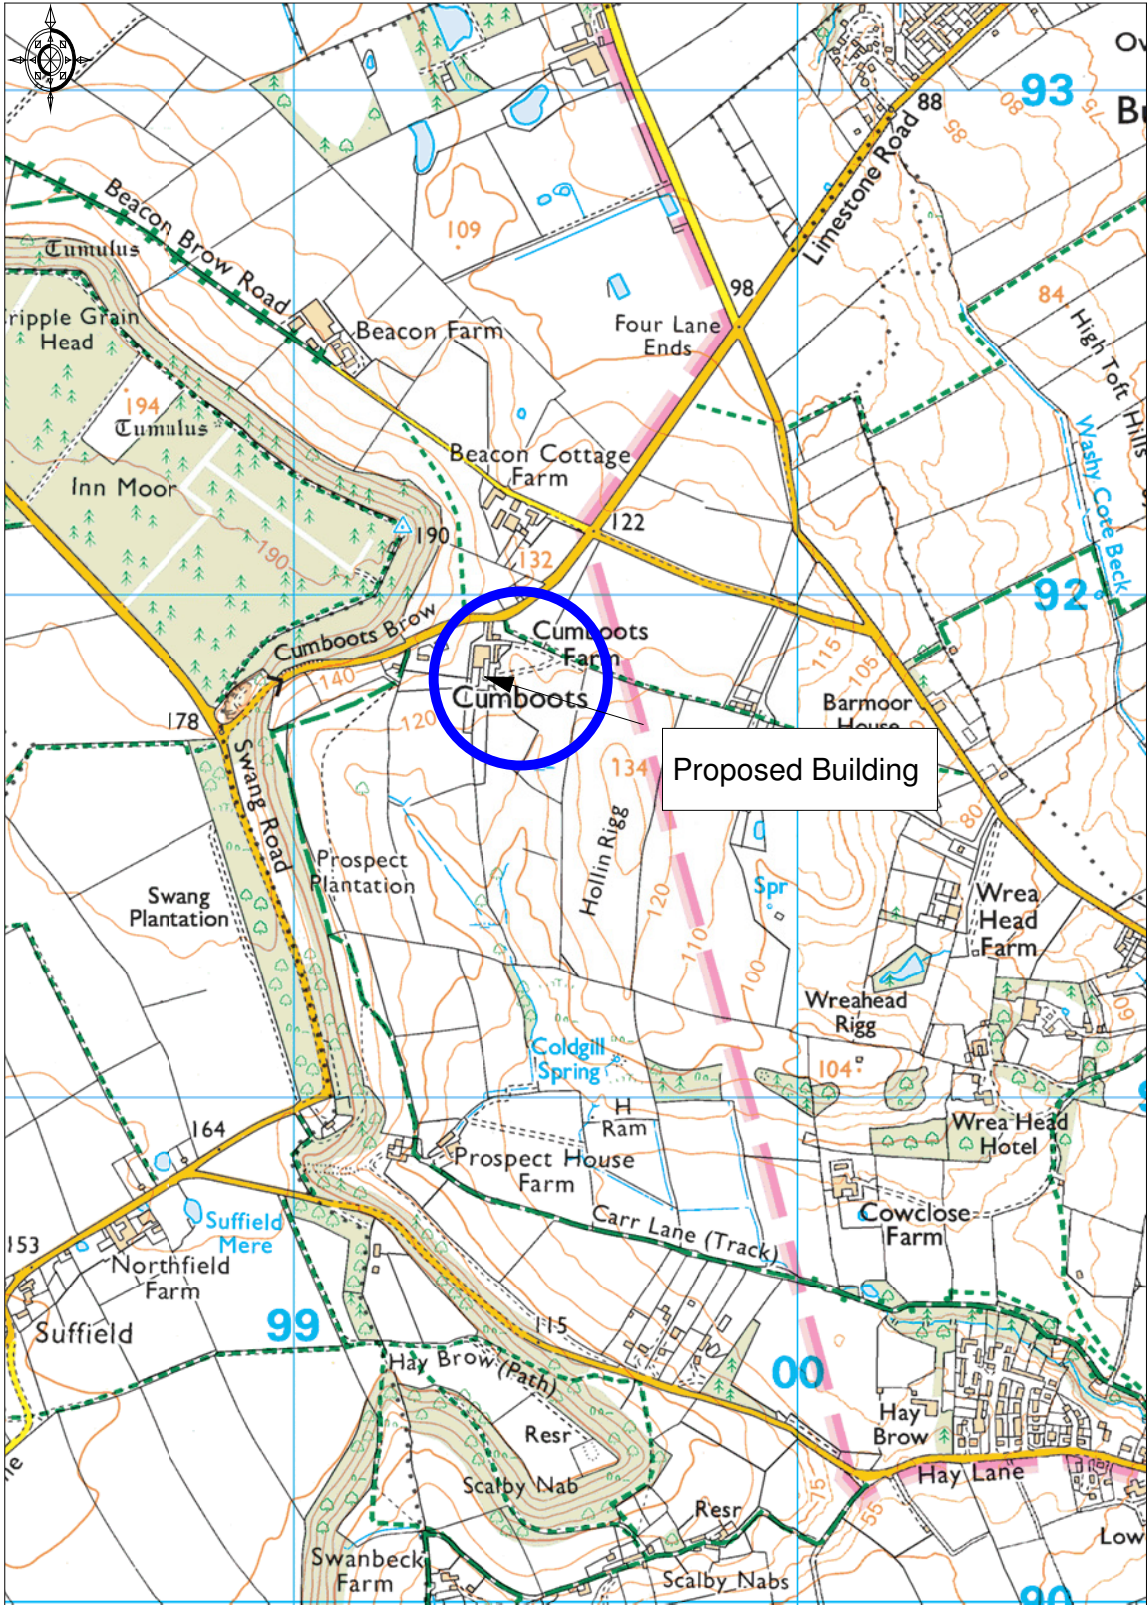

Location Plan - Cumboots Dairy Farm, Scalby

NYMNP
12/10/2018

P & JR Emsley