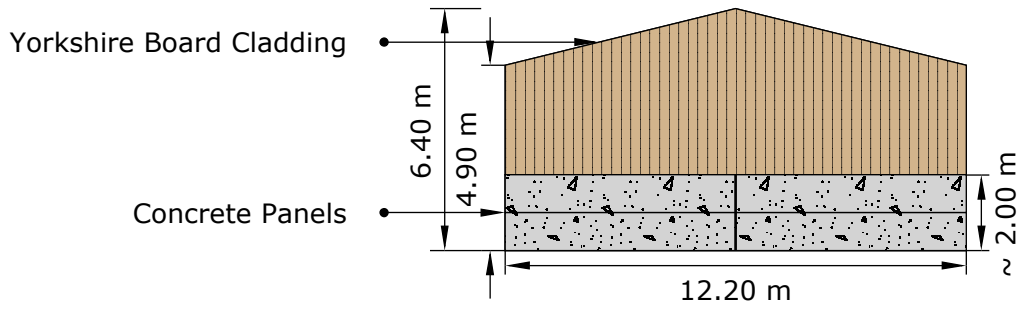

NYMNPA
12/10/2018

Ordnance Survey © Crown Copyright 2018. All rights reserved.
Licence number 100022432. Plotted Scale - 1:1250

Applicant - P & JR Emsley

East Elevation

North Elevation

West Elevation

South Elevation

NYMNPA
12/10/2018

Date: September 2018

Ref: WFT/P & JR Emsley

Description:

Planning Application Plans for Proposed building at Cumboots Dairy Farm, Scalby

Scale: 1:200