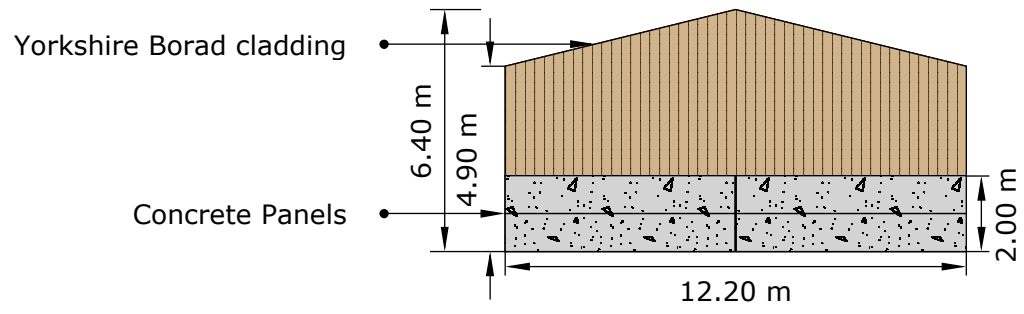

NYMNPA
12/10/2018

Ordnance Survey © Crown Copyright 2018. All rights reserved.
Licence number 100022432. Plotted Scale - 1:1250

Applicant - P & JR Emsley

East Elevation

North Elevation

West Elevation

South Elevation

NYMNPA
12/10/2018

Date: September 2018

Ref: WFT/P & JR Emsley

Description:

Planning Application Plans for Proposed building at Cumboots Dairy Farm, Scalby

Scale: 1:200