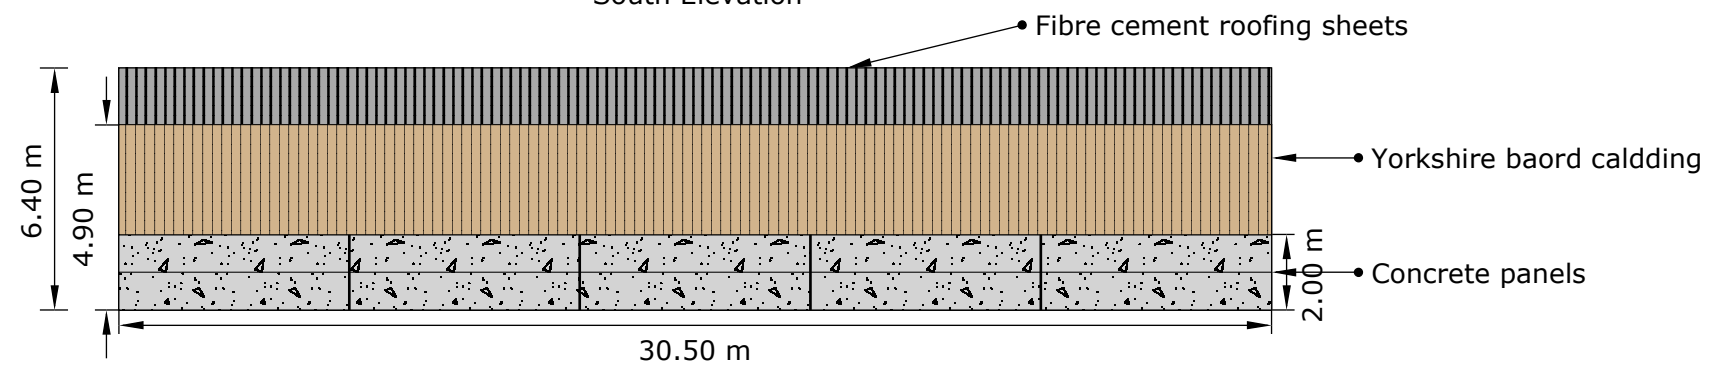

NYMNPA
12/10/2018

Ordnance Survey © Crown Copyright 2018. All rights reserved.
Licence number 100022432. Plotted Scale - 1:1250

Applicant - P & JR Emsley

East Elevation

North Elevation

West Elevation

South Elevation

NYMNPA
12/10/2018

Date: September 2018

Ref: WFT/P & JR Emsley

Description:

Planning Application Plans for Proposed building at Cumboots Dairy Farm, Scalby

Scale: 1:200