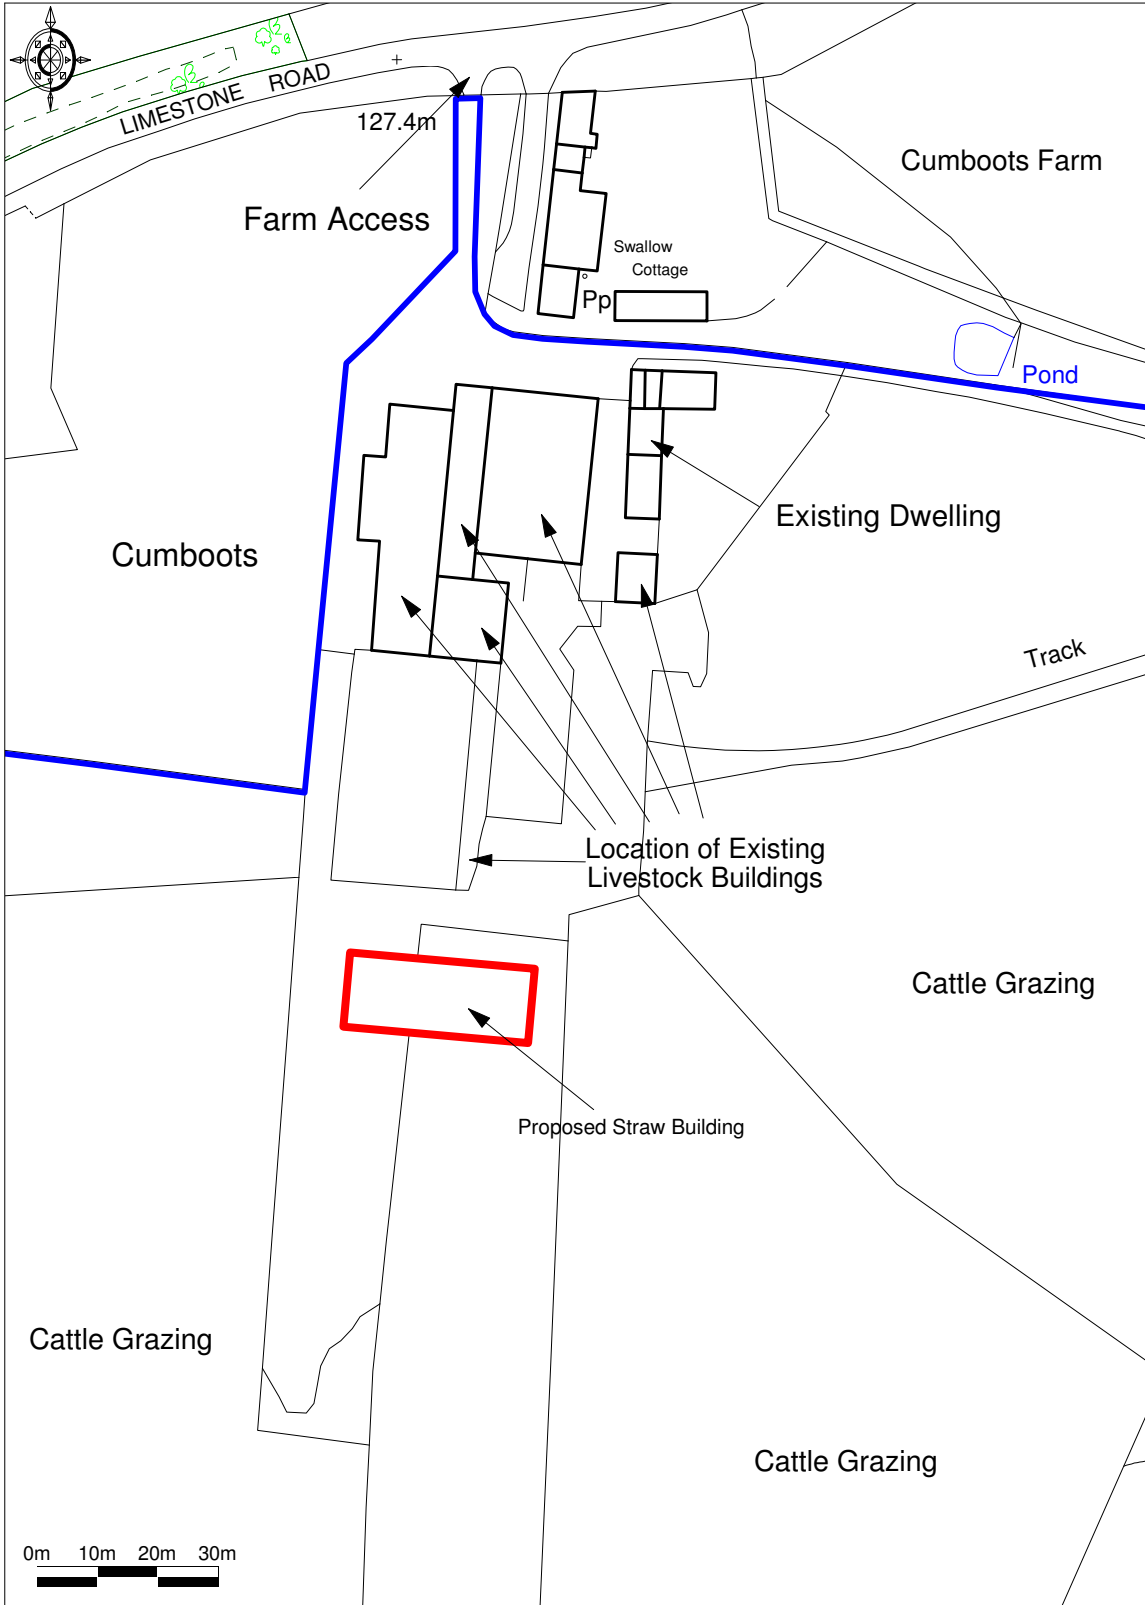

Site Plan - Straw Building at Cumboots Dairy Farm, Scalby

NYMNPA
12/10/2018

Applicant - P & JR Emsley