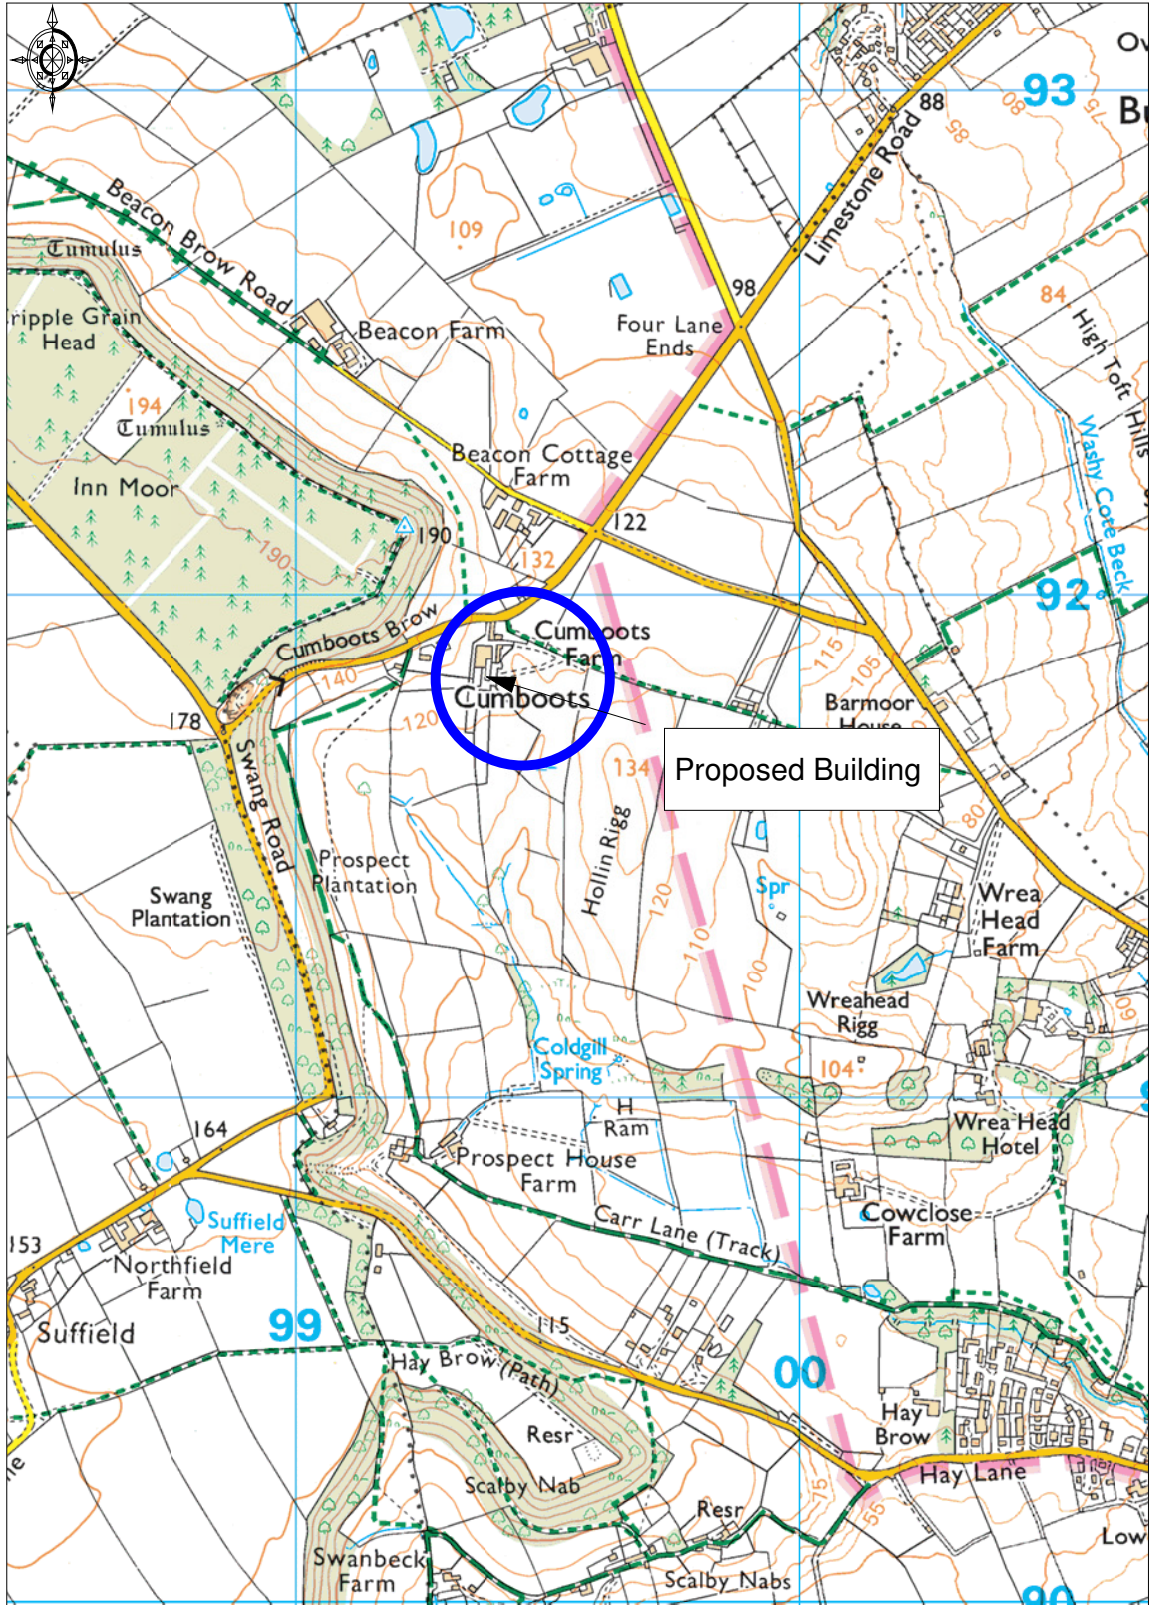

Location Plan - Cumboots Dairy Farm, Scalby

NYMNP
05/10/2018

P & JR Emsley