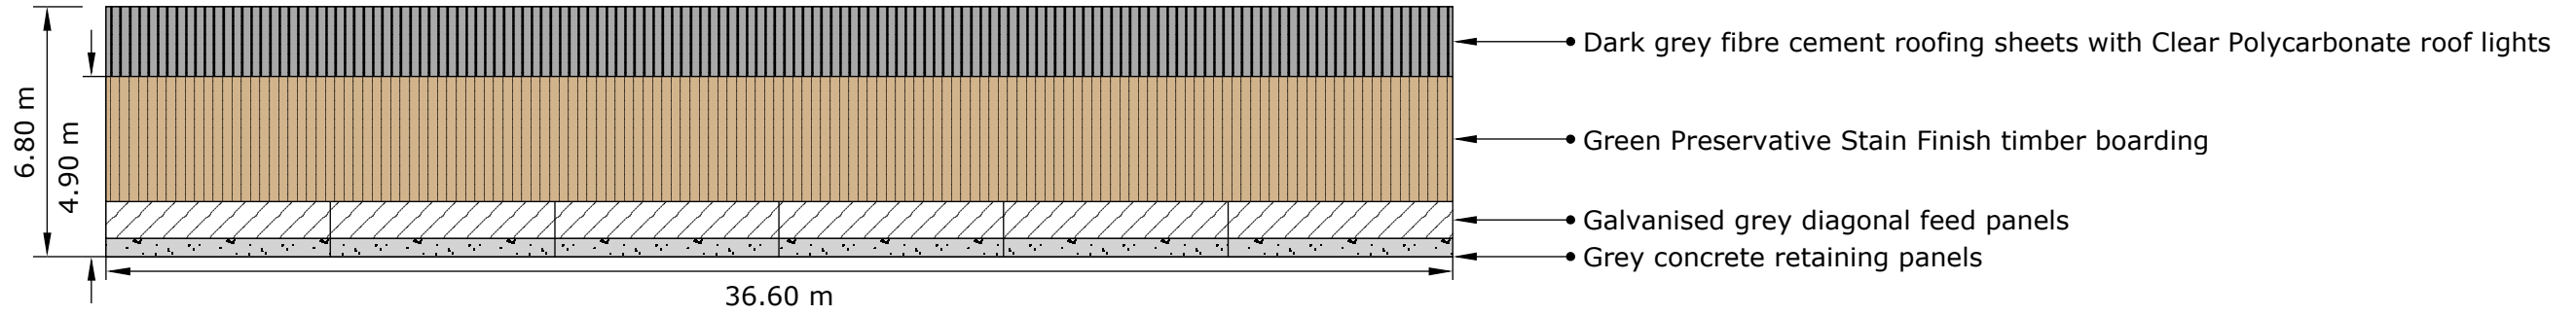

West Elevation