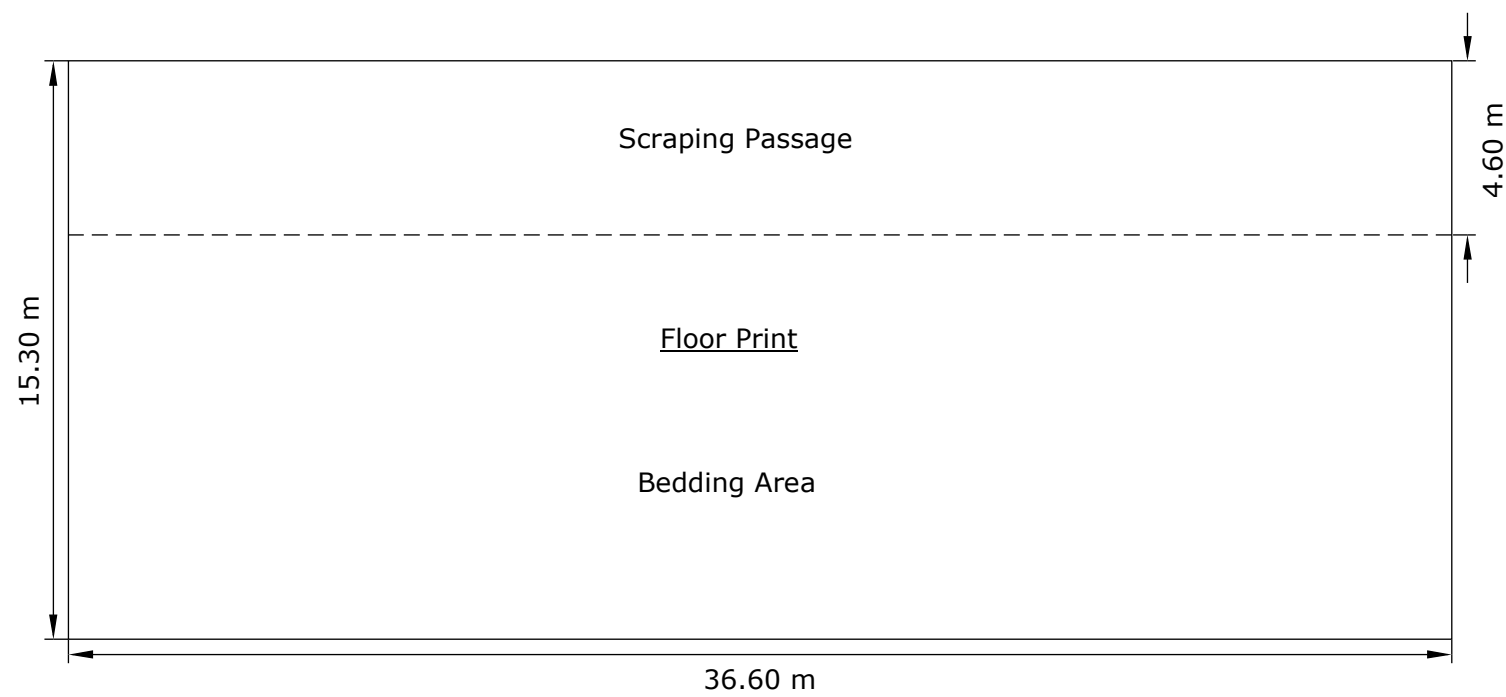

Date: October 2018

Ref: WFT/P & JR Emsley

Description:

Planning Application Plans for  
 Proposed Dairy cow building at  
 Cumboots Dairy Farm, Scalby

Scale: 1:200

North Elevation

NYMNPA  
05/10/2018

South Elevation

Date: October 2018  
Ref: WFT/P & JR Emsley  
Description:  
Planning Application Plans for  
Proposed Dairy cow building at  
Cumboots Dairy Farm, Scalby  
Scale: 1:200