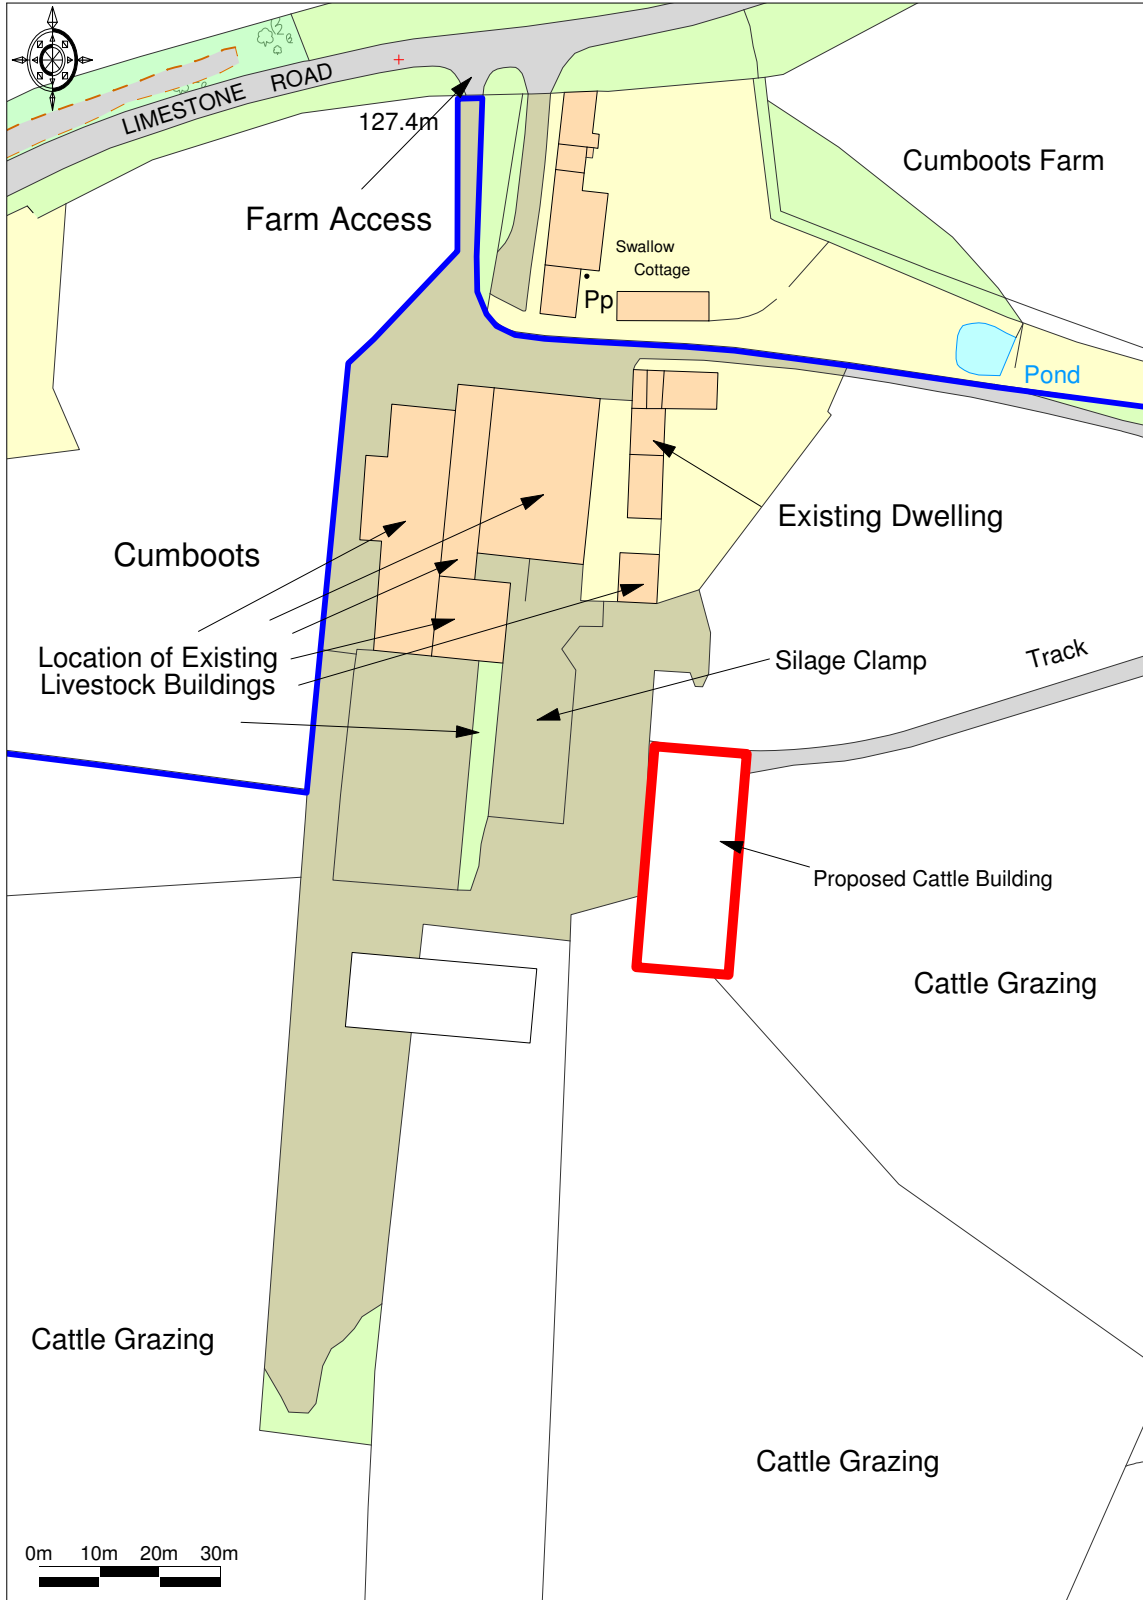

Site Plan - Dairy Cow Building at Cumboots Dairy Farm, Scalby

NYMNPA
05/10/2018

Applicant - P & JR Emsley