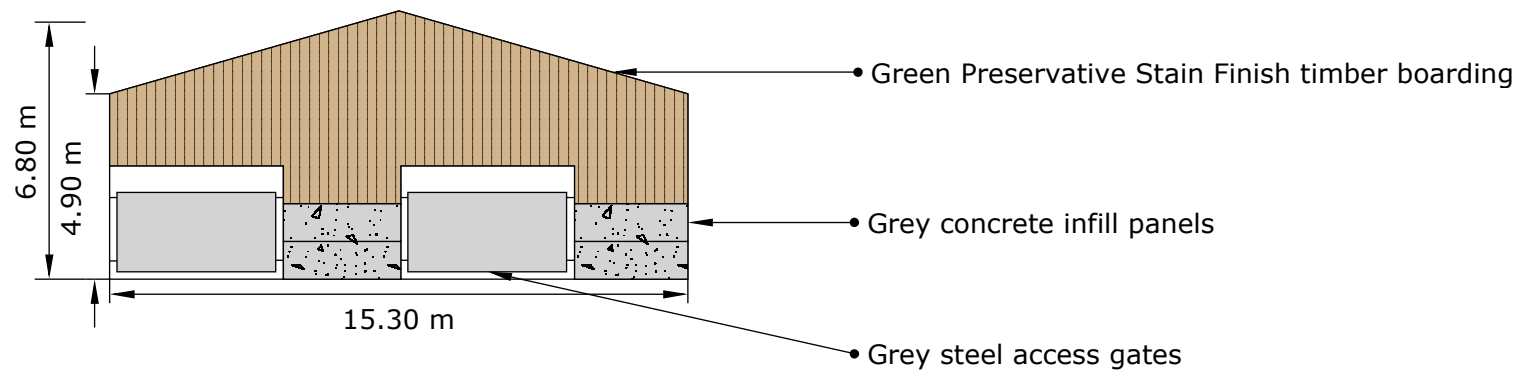

Date: October 2018

Ref: WFT/P & JR Emsley

Description:

Planning Application Plans for  
 Proposed Dairy cow building at  
 Cumboots Dairy Farm, Scalby

Scale: 1:200

North Elevation

NYMNPA  
05/10/2018

South Elevation

Date: October 2018  
Ref: WFT/P & JR Emsley  
Description:  
Planning Application Plans for  
Proposed Dairy cow building at  
Cumboots Dairy Farm, Scalby  
Scale: 1:200