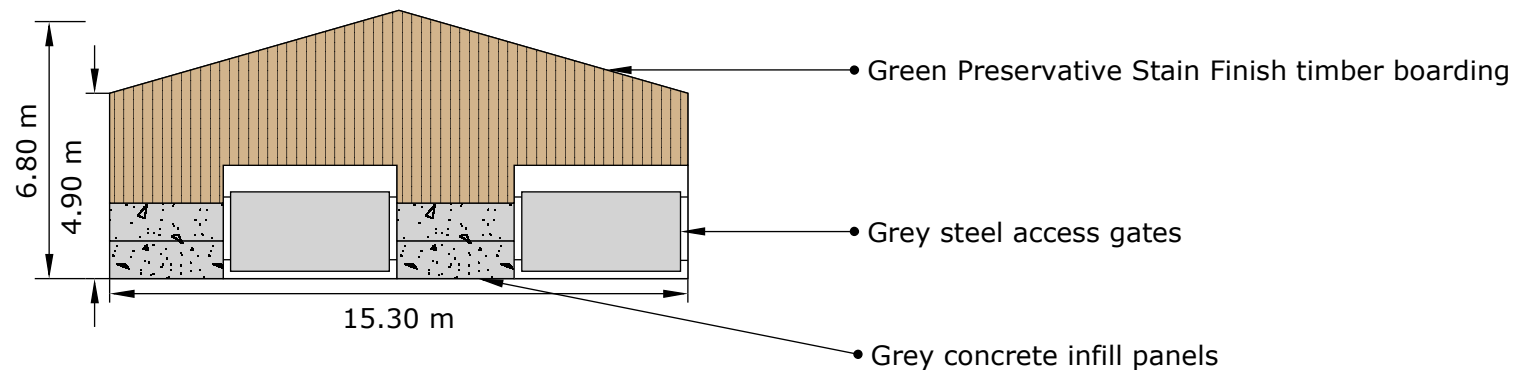

Date: October 2018

Ref: WFT/P & JR Emsley

Description:

Planning Application Plans for  
 Proposed Dairy cow building at  
 Cumboots Dairy Farm, Scalby

Scale: 1:200

North Elevation

NYMNPA  
05/10/2018

South Elevation

Date: October 2018  
Ref: WFT/P & JR Emsley  
Description:  
Planning Application Plans for  
Proposed Dairy cow building at  
Cumboots Dairy Farm, Scalby  
Scale: 1:200