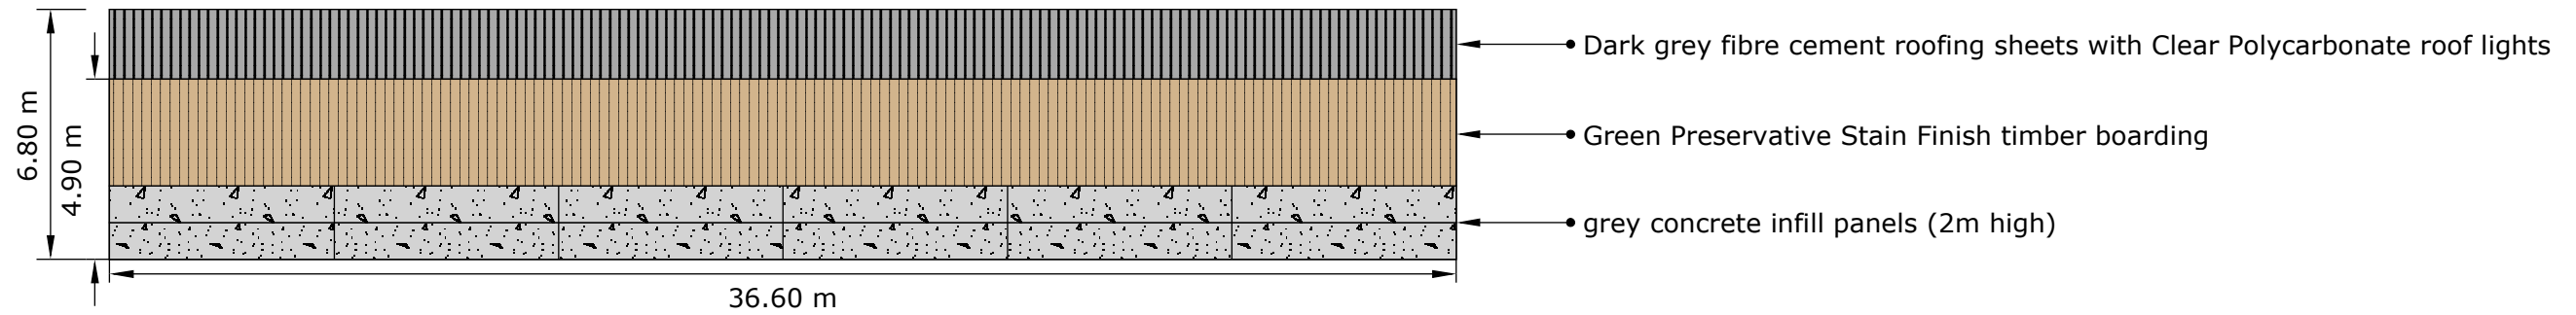

NYMNPA  
05/10/2018

Ordnance Survey © Crown Copyright 2018. All rights reserved.  
Licence number 100022432. Plotted Scale - 1:1250

Applicant - P & JR Emsley

West Elevation

East Elevation

NYMNPA  
 05/10/2018