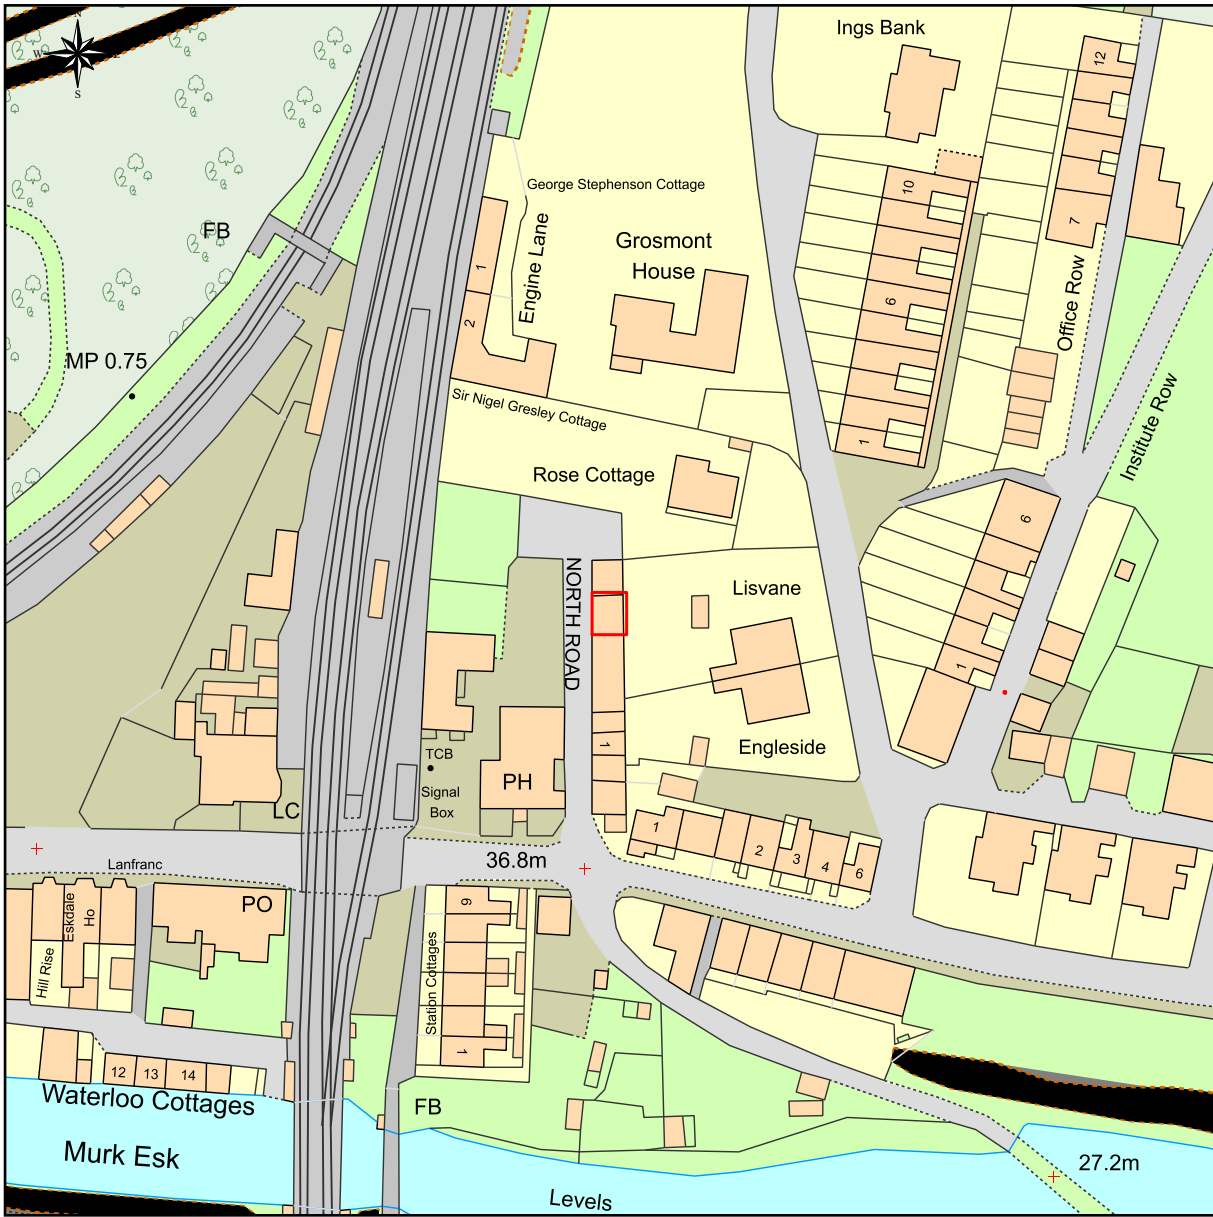

Location Plan of YO22 5PX

This Plan includes the following Licensed Data: OS MasterMap Colour PDF Location Plan by the Ordnance Survey National Geographic Database and incorporating surveyed revision available at the date of production. Reproduction in whole or in part is prohibited without the prior permission of Ordnance Survey. The representation of a road, track or path is no evidence of a right of way. The representation of features, as lines is no evidence of a property boundary. © Crown copyright and database rights, 2018. Ordnance Survey 0100031673