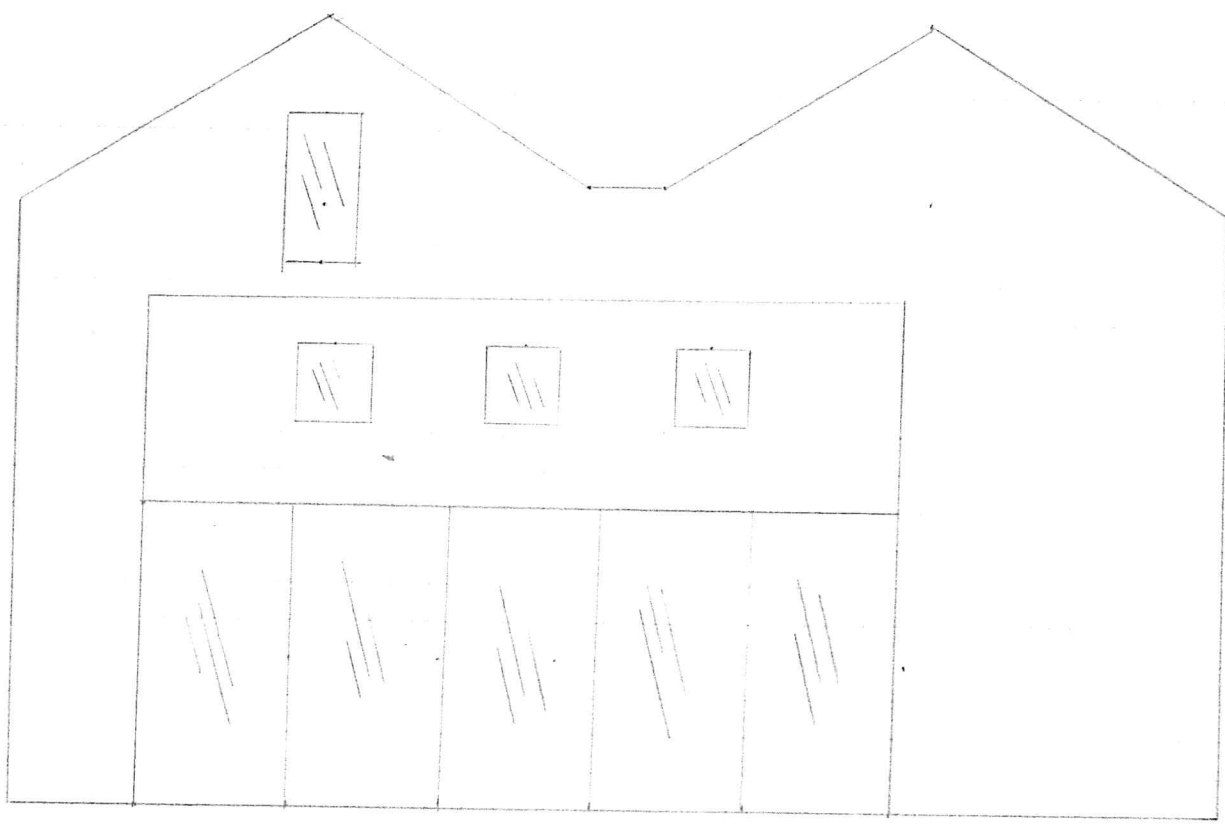

ERRY REVISID LAYOUT FOR CONSERVATORY  
VYM/2018/0761/NEW

CLIFF COTTAGE  
UGGLEBARNEY

SCALE 2CM = 1METRE

NYMNPA  
28 NOV 2018

PERRY

NYM/2018/0761/NEW

REVISED ELEVATION FOR CONSERVATORY

CLIFF COTTAGE  
UGGLEBAKNEY

SCALE 2CM = 1 METRE

NYMNPA  
28 NOV 2018