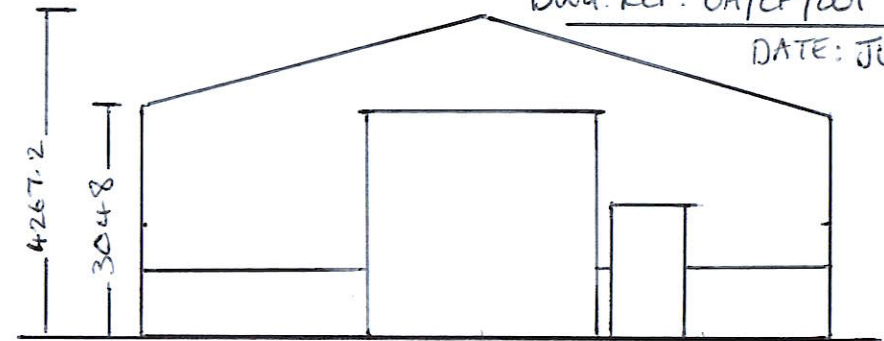

Sea View Farm - Proposed Site Layout Plan

Ordnance Survey © Crown Copyright 2018. All rights reserved. Licence number 100022432. Plotted Scale - 1:2500

GEMMA OWSTON
BA (Hons) MSc
PLANNING CONSULTANT

The Stables
Molescroft Farm
Grange Way
Beverley
East Yorkshire
HU17 9FS

www.owstonassociates.com

NYMNP

22/11/2018

CARLANTH FISHING CO. LTD.
SEA VIEW FARM
HIGH NORMANBY
WHITBY
YO22 4PR

RETROSPECTIVE APPLICATION
FOR REPLACEMENT BUILDING &
CHANGE OF USE.

TITLE: ELEVATIONS SCALE: 1:100 @ A4

DWG. REF: OA/CF/001

DATE: JULY 18.

40 feet High Cube Specification

40 ft High cube Container			
Dimensions	External	12.192 × 2.438 × 2.896	M
		40 × 8 × 9.5	FT
	Internal	12.031 × 2.348 × 2.695	M
Door Opening(W*H)		2.336 × 2.585	M
Inside Cubic Capacity		76	CBM
Maximum Gross Weight		30,480	KG
Tare Weight		3,990	KG
Maximum Payload		26,490	KG

20 feet GP Specification

20 ft Container			
Dimensions	External	6.058 × 2.438 × 2.591	M
		20 × 8 × 8.5	FT
	Internal	5.898 × 2.350 × 2.390	M
Door Opening(W*H)		2.336 × 2.280	M
Inside Cubic Capacity		33	CBM
Maximum Gross Weight		30,480	KG
Tare Weight		2,200	KG
Maximum Payload		28,280	KG