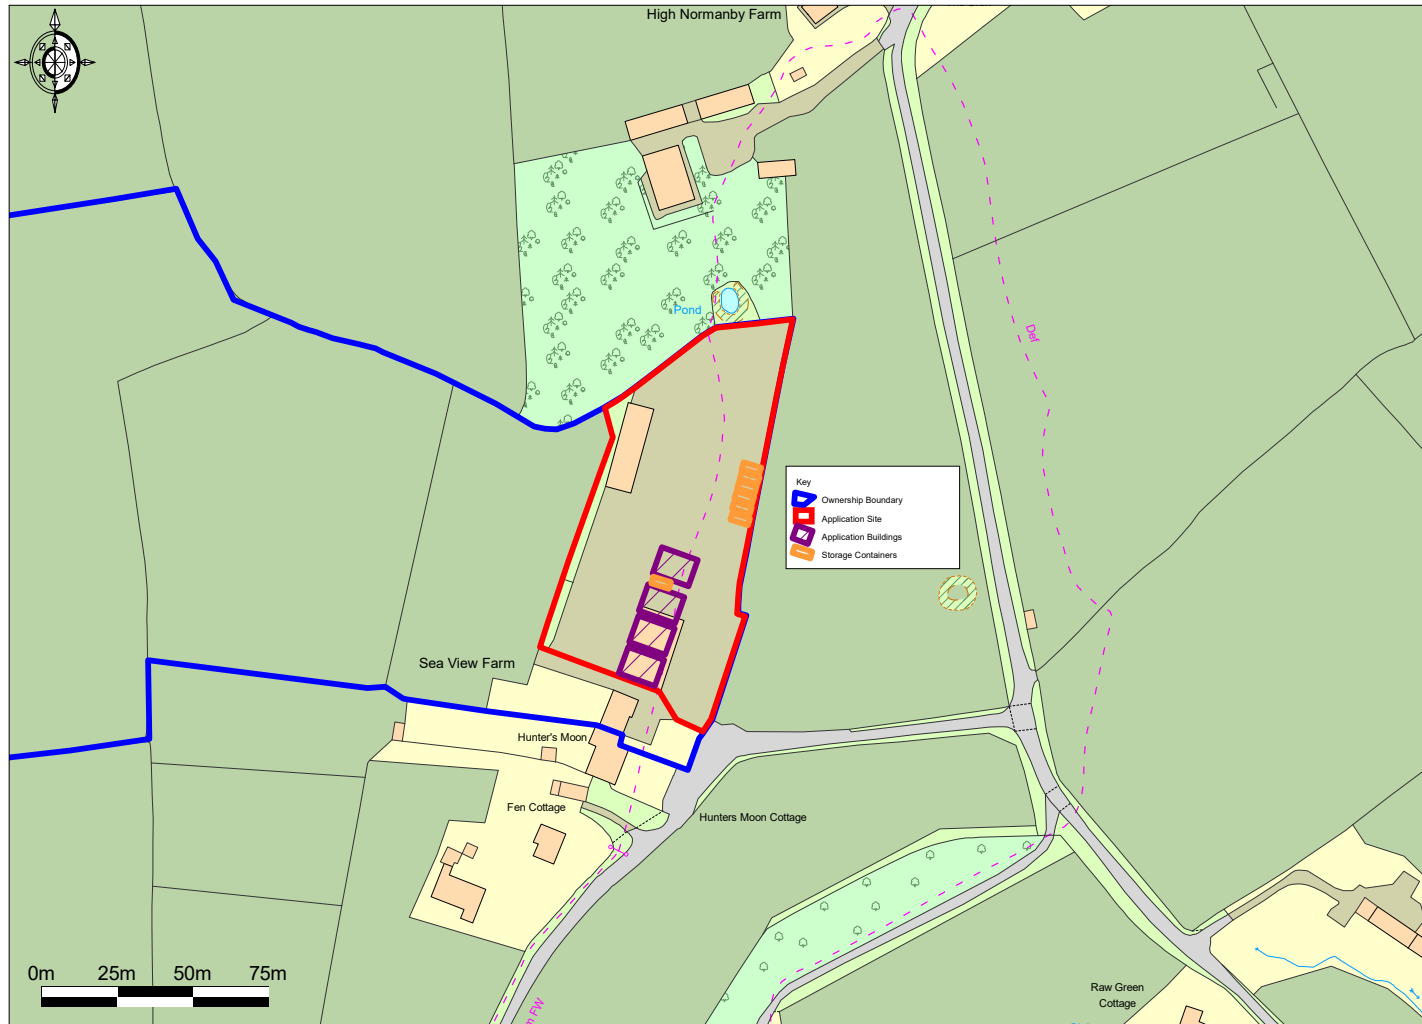

Sea View Farm - Site Location Plan

Ordnance Survey © Crown Copyright 2018. All rights reserved. Licence number 100022432. Plotted Scale - 1:10000

Sea View Farm - Site Layout Plan

Ordnance Survey © Crown Copyright 2018. All rights reserved. Licence number 100022432. Plotted Scale - 1:2500

Sea View Farm - Proposed Site Layout Plan

Ordnance Survey © Crown Copyright 2018. All rights reserved. Licence number 100022432. Plotted Scale - 1:2500

GEMMA OWSTON
BA (Hons) MSc
PLANNING CONSULTANT

The Stables
Molescroft Farm
Grange Way
Beverley
East Yorkshire
HU17 9FS