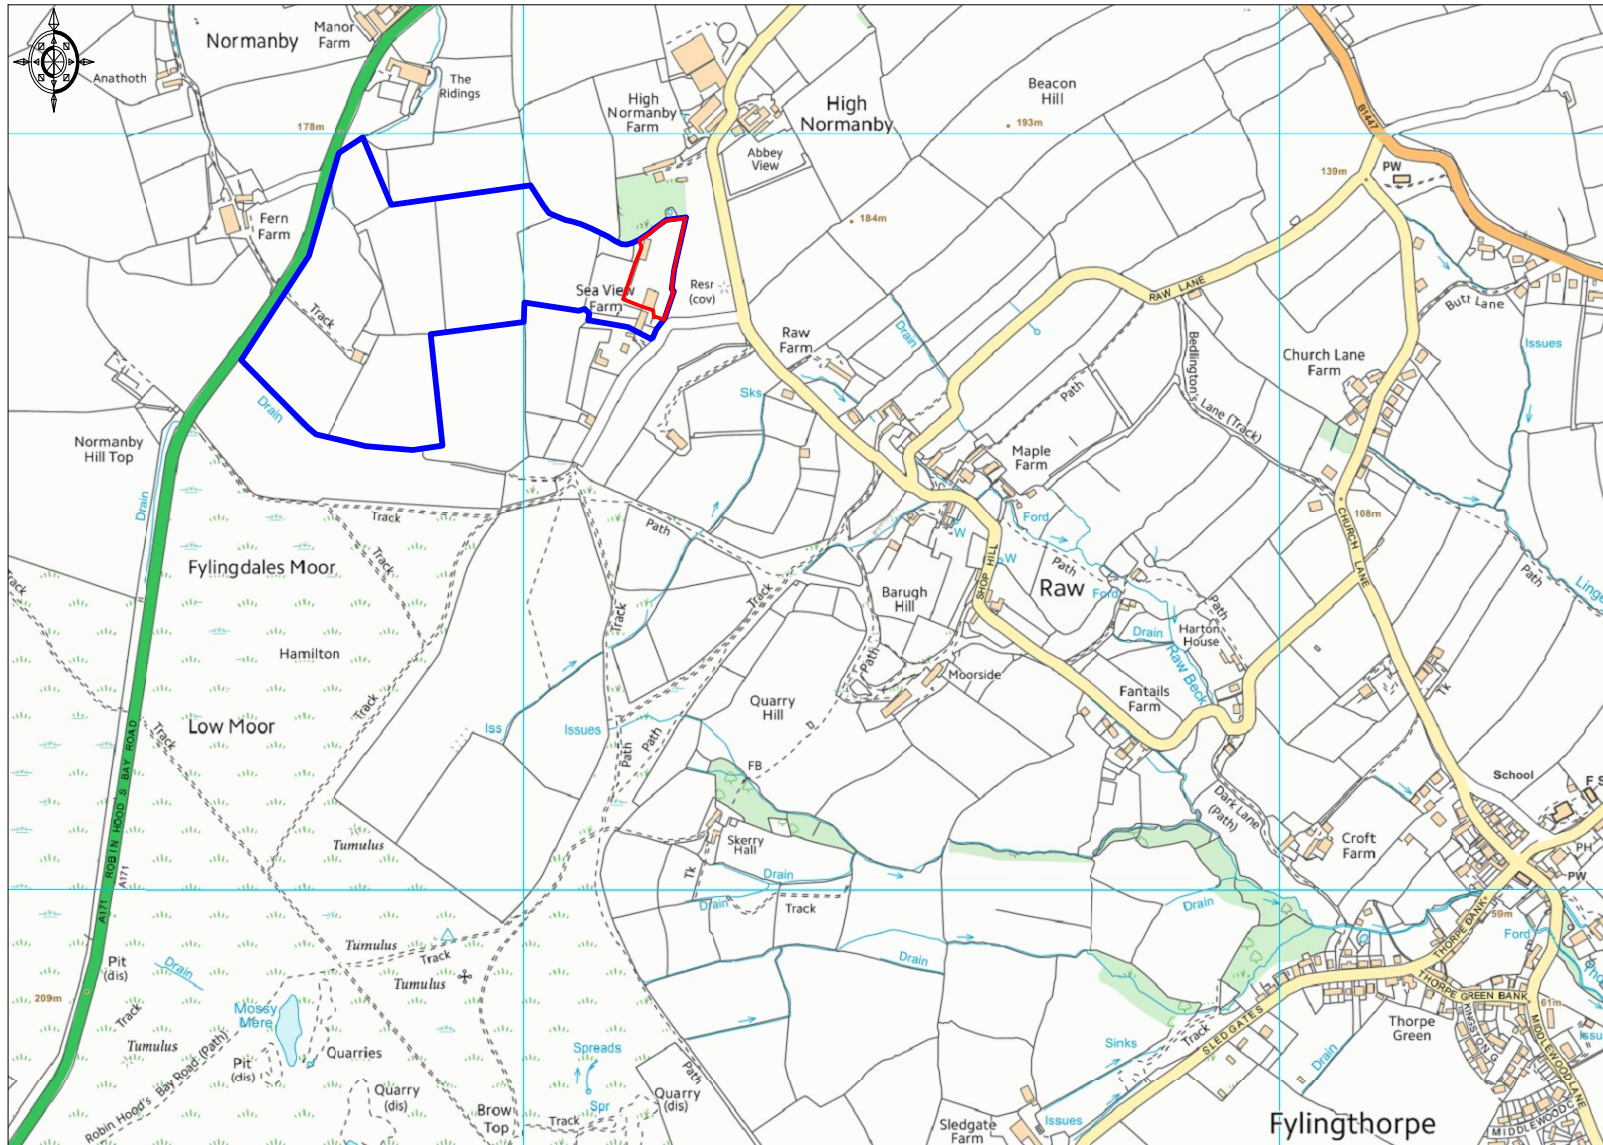

Sea View Farm - Site Location Plan

Ordnance Survey © Crown Copyright 2018. All rights reserved. Licence number 100022432. Plotted Scale - 1:10000

Sea View Farm - Site Layout Plan

Ordnance Survey © Crown Copyright 2018. All rights reserved. Licence number 100022432. Plotted Scale - 1:2500

Sea View Farm - Proposed Site Layout Plan

Ordnance Survey © Crown Copyright 2018. All rights reserved. Licence number 100022432. Plotted Scale - 1:2500

GEMMA OWSTON
BA (Hons) MSc
PLANNING CONSULTANT

The Stables
Molescroft Farm
Grange Way
Beverley
East Yorkshire
HU17 9FS