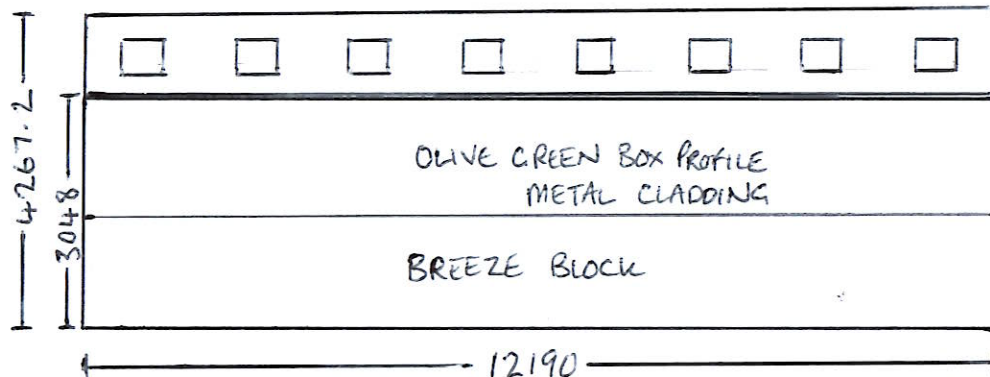

DWG. REF: OA/CF/001

DATE: JULY 18.

40 feet High Cube Specification

40 ft High cube Container			
Dimensions	External	12.192 × 2.438 × 2.896	M
		40 × 8 × 9.5	FT
	Internal	12.031 × 2.348 × 2.695	M
Door Opening(W*H)		2.336 × 2.585	M
Inside Cubic Capacity		76	CBM
Maximum Gross Weight		30,480	KG
Tare Weight		3,990	KG
Maximum Payload		26,490	KG