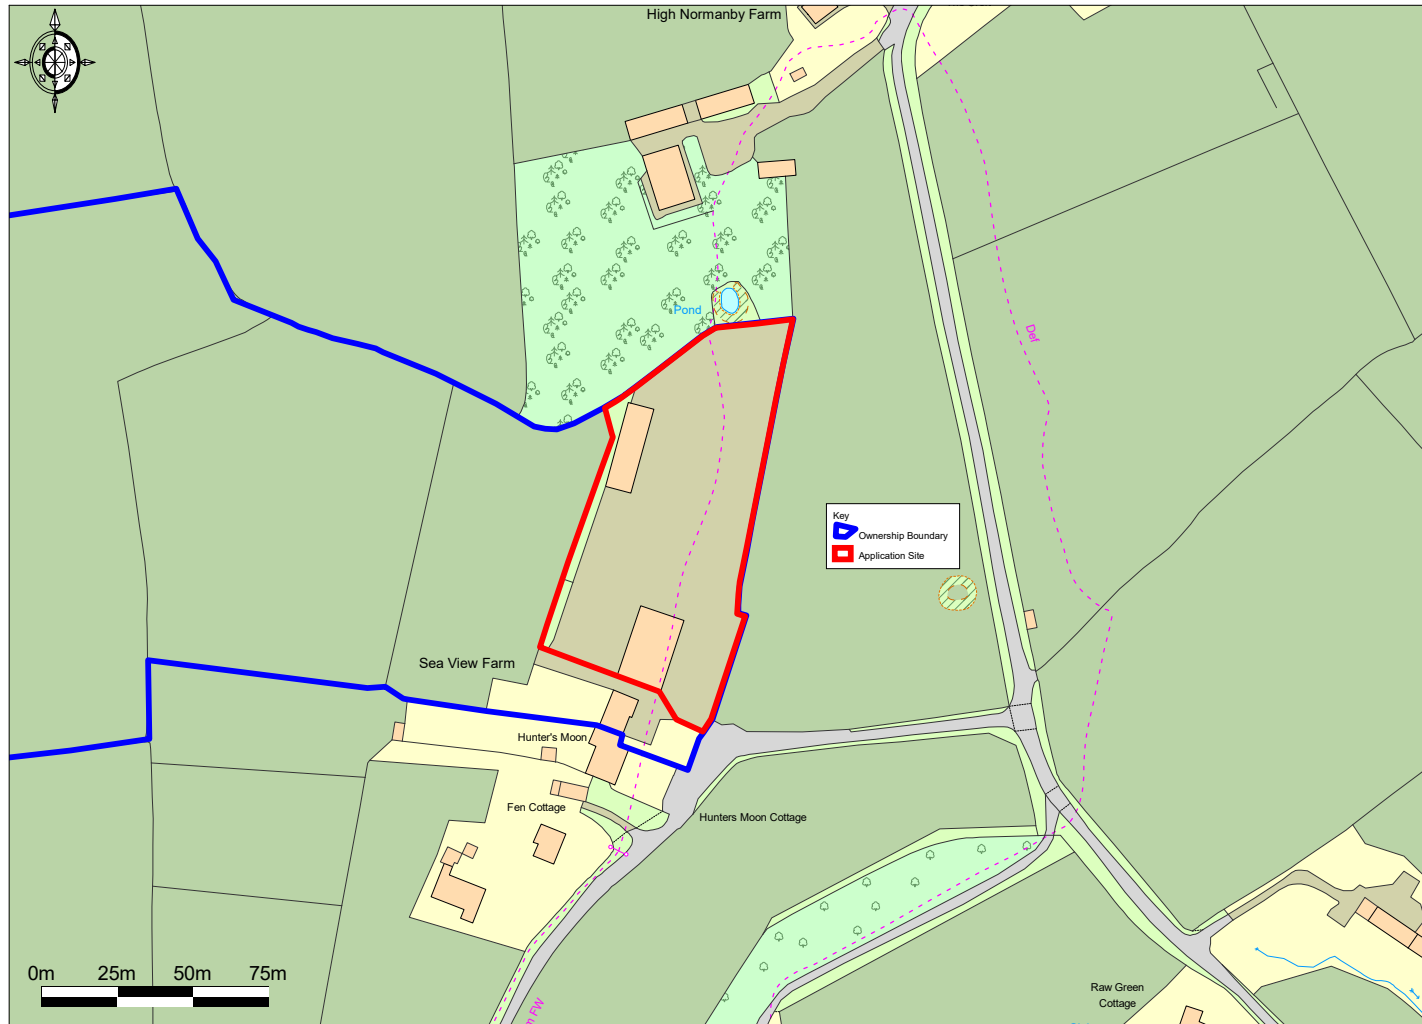

Sea View Farm - Site Location Plan

Ordnance Survey © Crown Copyright 2018. All rights reserved. Licence number 100022432. Plotted Scale - 1:10000

Sea View Farm - Site Layout Plan

Ordnance Survey © Crown Copyright 2018. All rights reserved. Licence number 100022432. Plotted Scale - 1:2500

Sea View Farm - Proposed Site Layout Plan

Ordnance Survey © Crown Copyright 2018. All rights reserved. Licence number 100022432. Plotted Scale - 1:2500

GEMMA OWSTON
BA (Hons) MSc
PLANNING CONSULTANT

The Stables
Molescroft Farm
Grange Way
Beverley
East Yorkshire
HU17 9FS