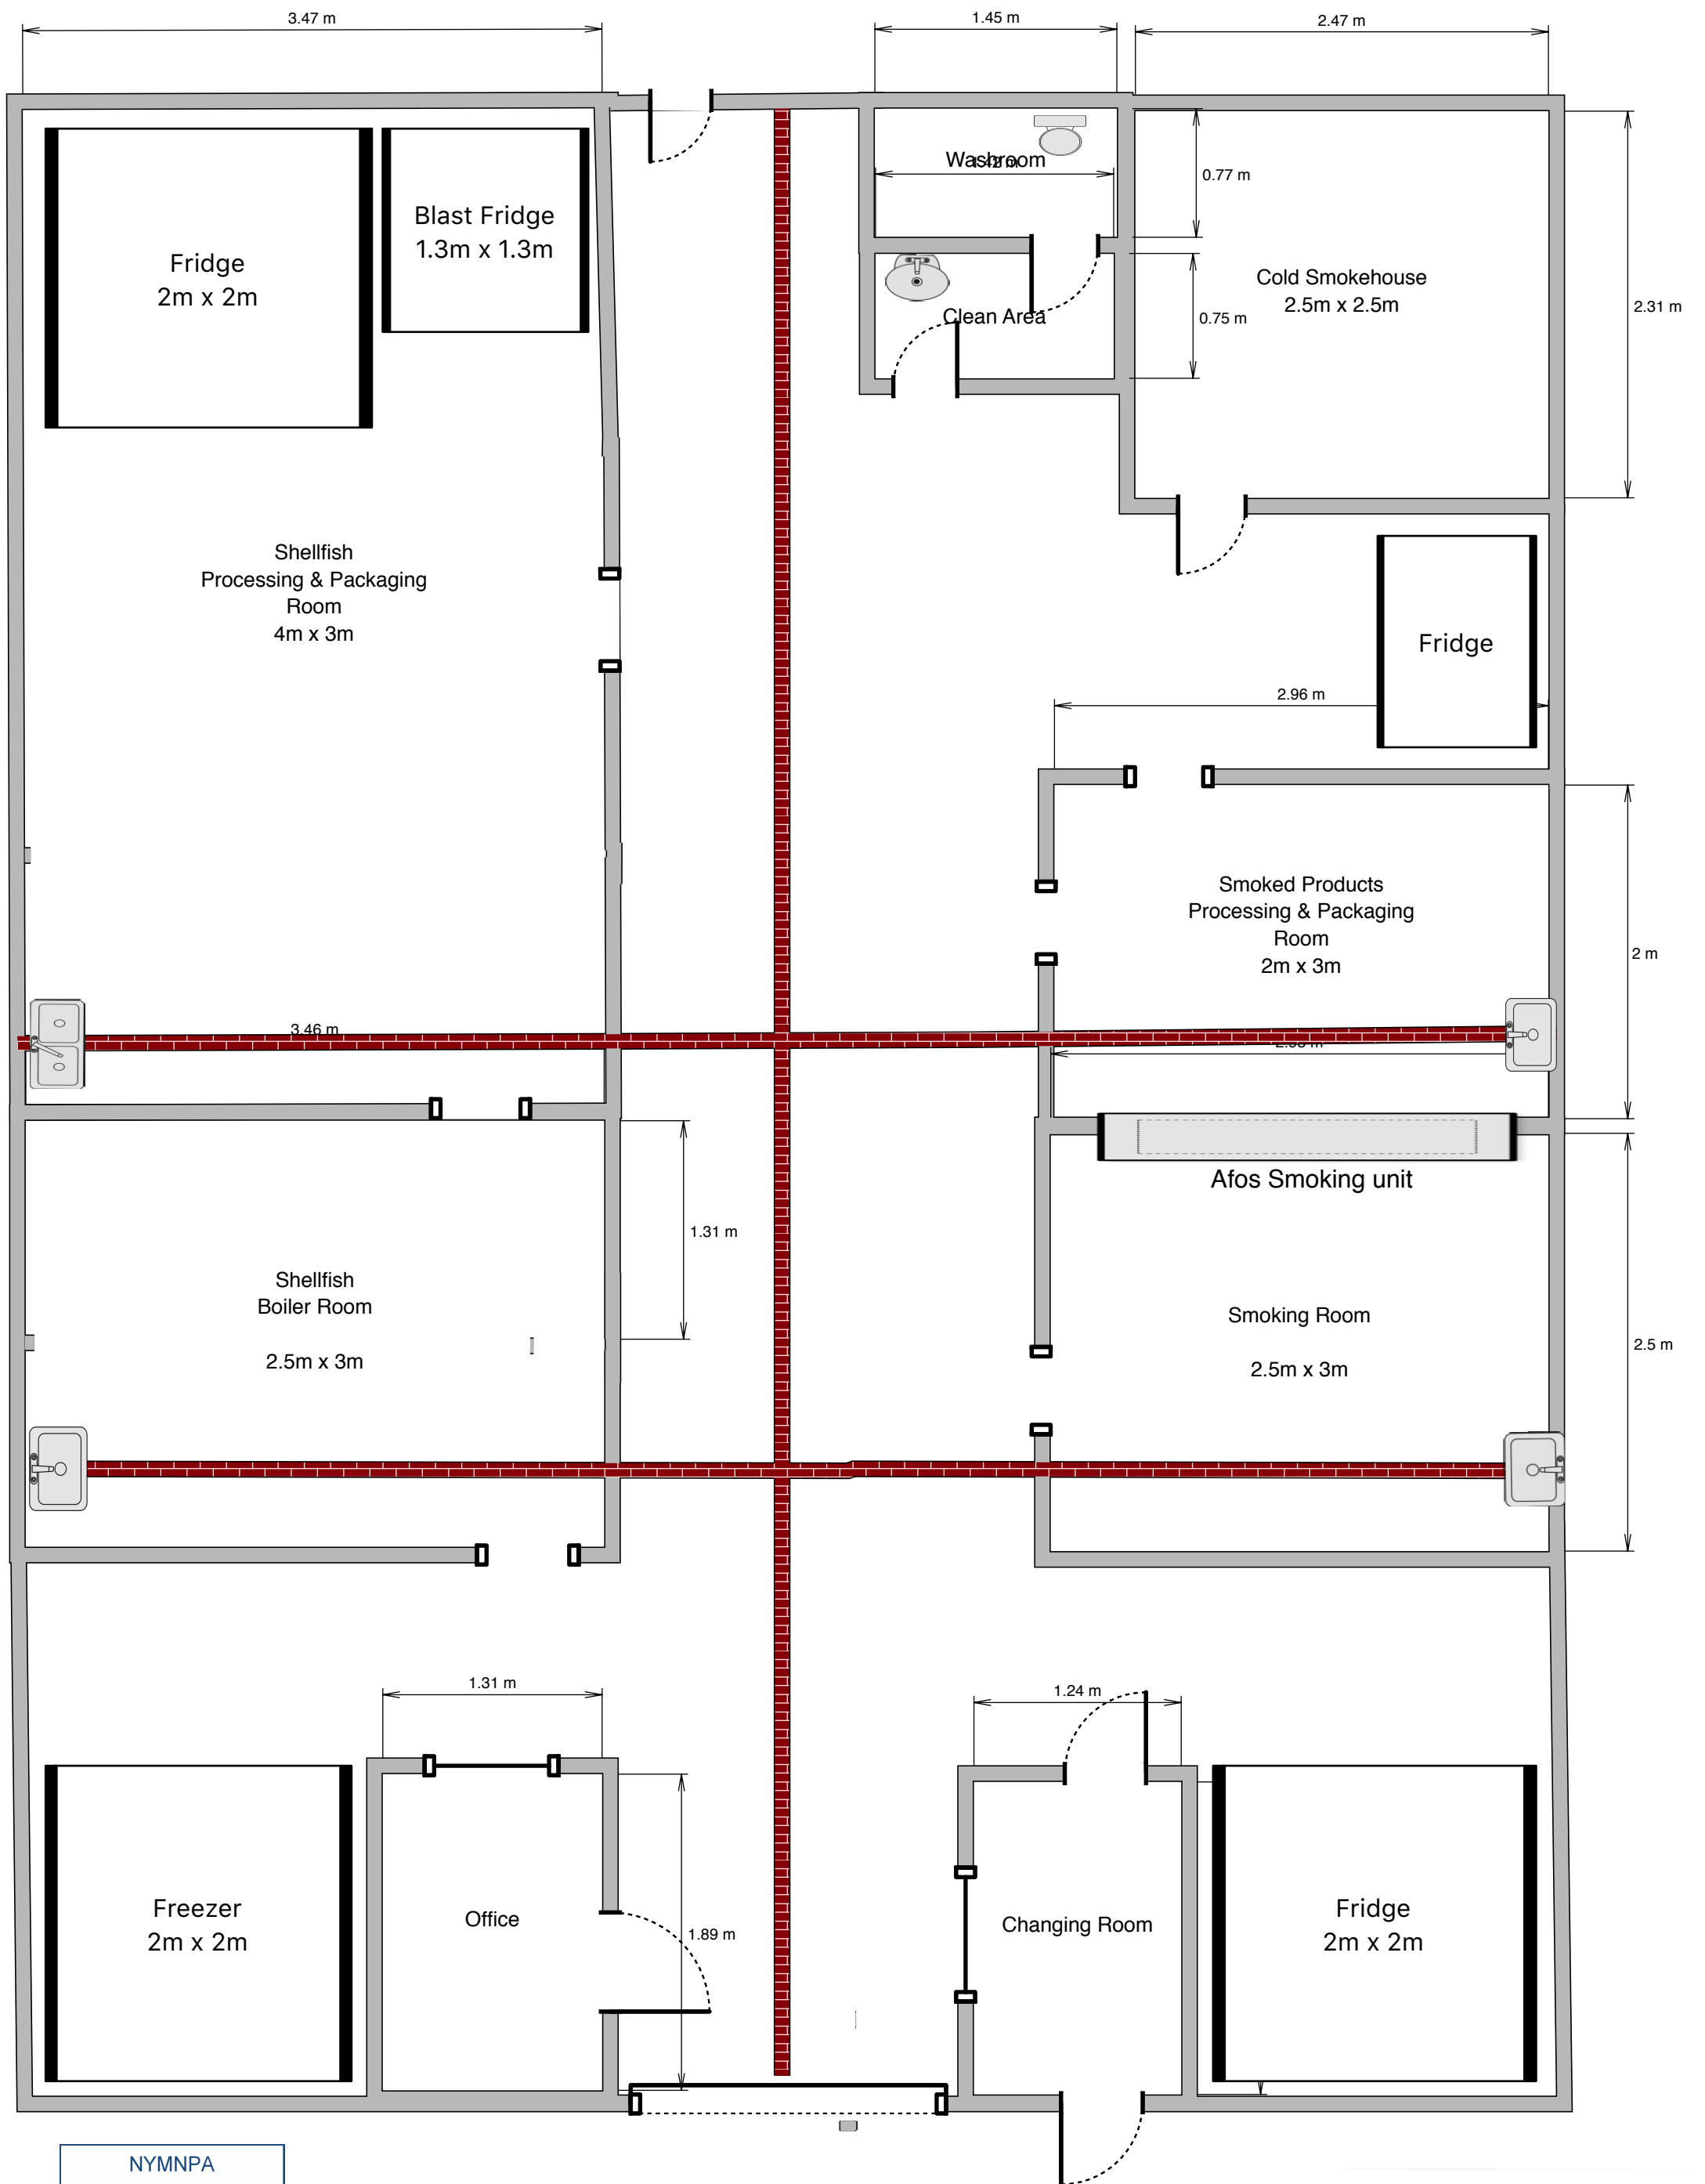

Sea View Farm - Site Location Plan

Ordnance Survey © Crown Copyright 2018. All rights reserved. Licence number 100022432. Plotted Scale - 1:10000

Sea View Farm - Site Layout Plan

Ordnance Survey © Crown Copyright 2018. All rights reserved. Licence number 100022432. Plotted Scale - 1:2500

Sea View Farm - Proposed Site Layout Plan

Ordnance Survey © Crown Copyright 2018. All rights reserved. Licence number 100022432. Plotted Scale - 1:2500

GEMMA OWSTON
BA (Hons) MSc
PLANNING CONSULTANT

The Stables
Molescroft Farm
Grange Way
Beverley
East Yorkshire
HU17 9FS

DWG. REF: OA/CF/001

DATE: JULY 18.

40 feet High Cube Specification

40 ft High cube Container			
Dimensions	External	12.192 × 2.438 × 2.896	M
		40 × 8 × 9.5	FT
	Internal	12.031 × 2.348 × 2.695	M
Door Opening(W*H)		2.336 × 2.585	M
Inside Cubic Capacity		76	CBM
Maximum Gross Weight		30,480	KG
Tare Weight		3,990	KG
Maximum Payload		26,490	KG

20 feet GP Specification

20 ft Container			
Dimensions	External	6.058 × 2.438 × 2.591	M
		20 × 8 × 8.5	FT
	Internal	5.898 × 2.350 × 2.390	M
Door Opening(W*H)		2.336 × 2.280	M
Inside Cubic Capacity		33	CBM
Maximum Gross Weight		30,480	KG
Tare Weight		2,200	KG
Maximum Payload		28,280	KG