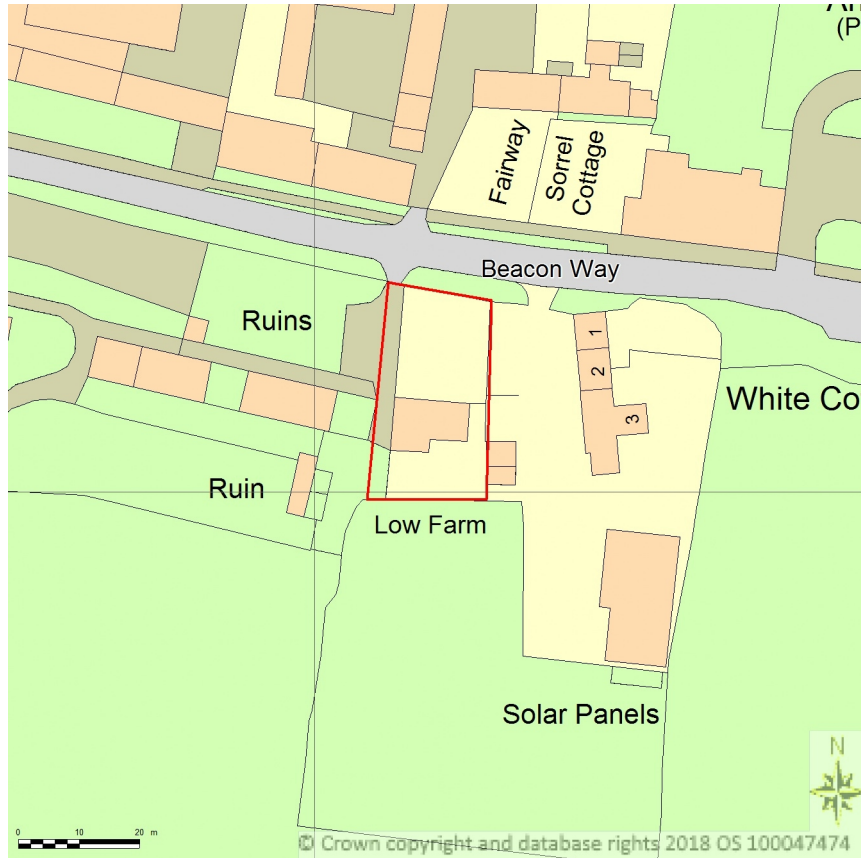

SITE LOCATION PLAN
AREA 2 HA
SCALE: 1:1250 on A4
CENTRE COORDINATES: 489620 , 507710

Supplied by Streetwise Maps Ltd
www.streetwise.net
Licence No: 100047474
15:07:07 06/12/2018

SITE LOCATION PLAN
AREA 2 HA
SCALE: 1:1250 on A4
CENTRE COORDINATES: 489620 , 507710

Supplied by Streetwise Maps Ltd
www.streetwise.net
Licence No: 100047474
15:07:07 06/12/2018

Proposed
line showing
where flue
would be
mounted

Exit Point