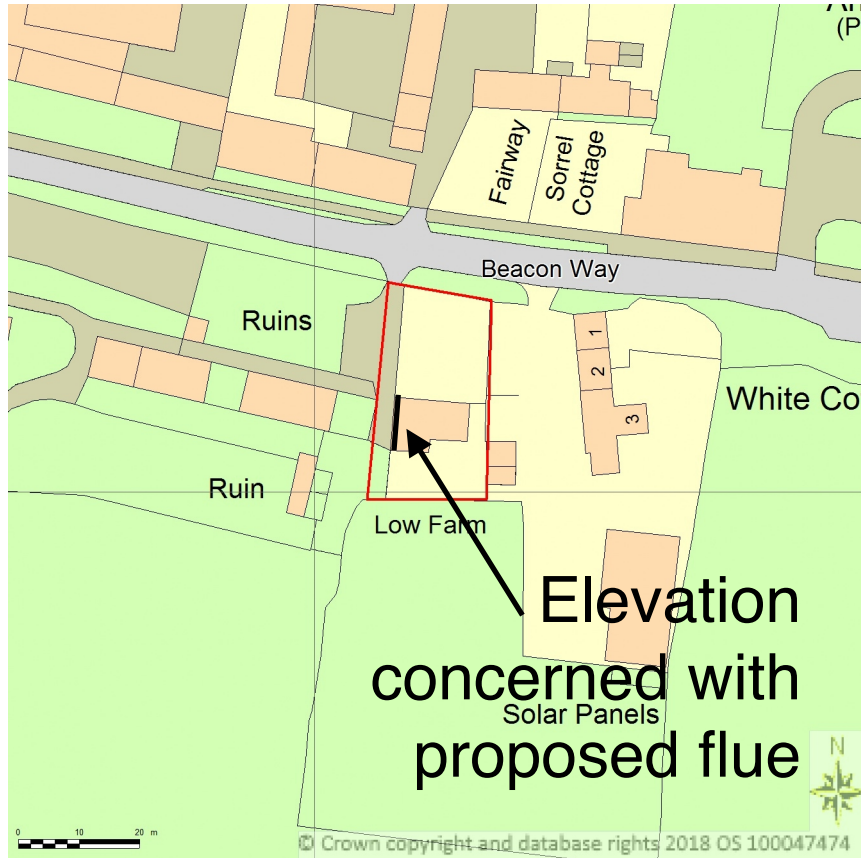

SITE LOCATION PLAN
AREA 2 HA
SCALE: 1:1250 on A4
CENTRE COORDINATES: 489620 , 507710

Supplied by Streetwise Maps Ltd
www.streetwise.net
Licence No: 100047474
15:07:07 06/12/2018

SITE LOCATION PLAN
AREA 2 HA
SCALE: 1:1250 on A4
CENTRE COORDINATES: 489620 , 507710

Supplied by Streetwise Maps Ltd
www.streetwise.net
Licence No: 100047474
15:07:07 06/12/2018

Proposed
line showing
where flue
would be
mounted

Exit Point