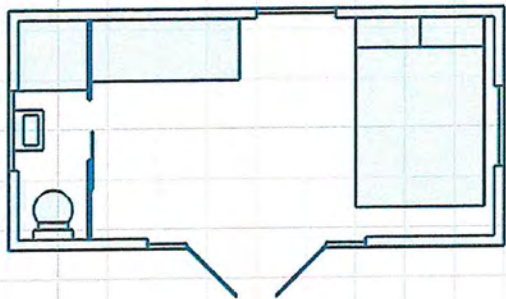

+ Add

↕ Transform

🔧 Tools

📦 Groups

🗑 Delete