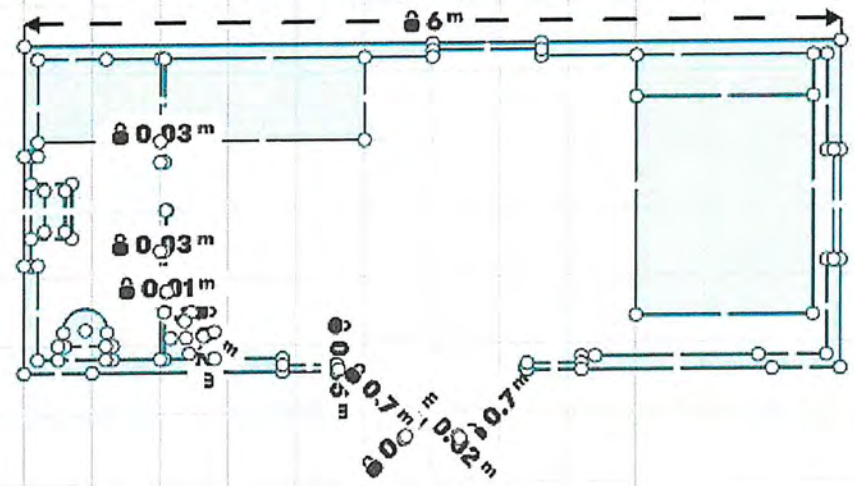

Transform

Tools

Groups

Delete

Front

NYMNPA
15 FEB 2019