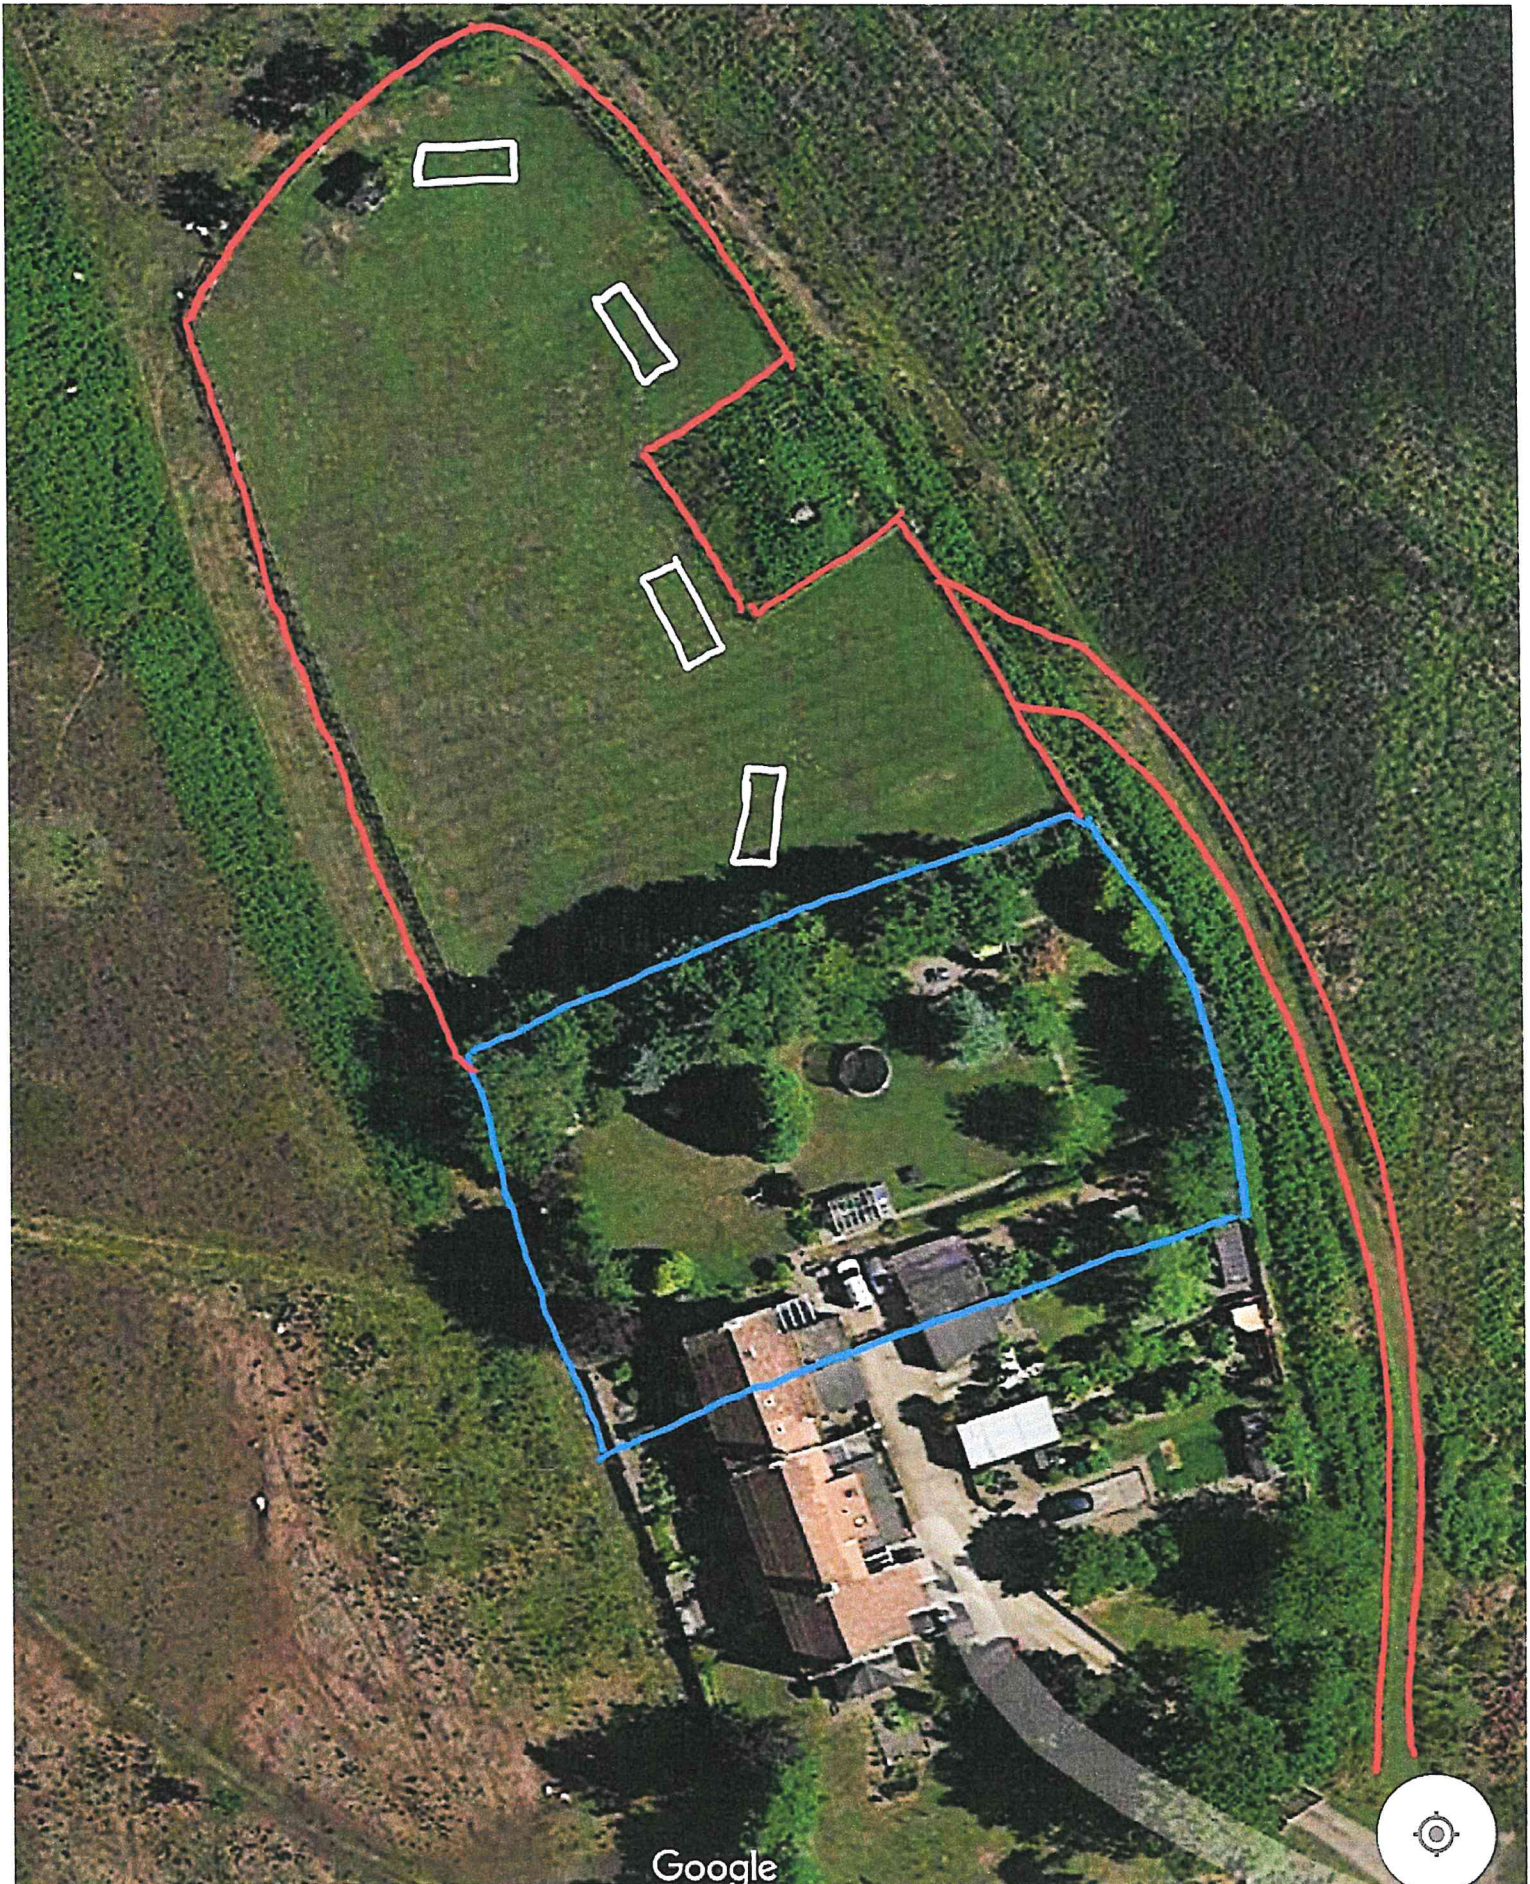

Cow wath cottage

Plan Produced for: Billy walker
Date Produced: 28 Dec 2018
Plan Number/Project ID: TQRQM18362211855692
Scale: 1:1250 @ A4

Cow wath cottage 2

Plan Produced for: Billy walker
Date Produced: 28 Dec 2018
Plan Number/Project ID: TQRQM18362225310720
Scale: 1:500 @ A4

Google

NYMIPA

23 JAN 2019

Front

0.5 m

+ Add

↕ Transform

🔧 Tools