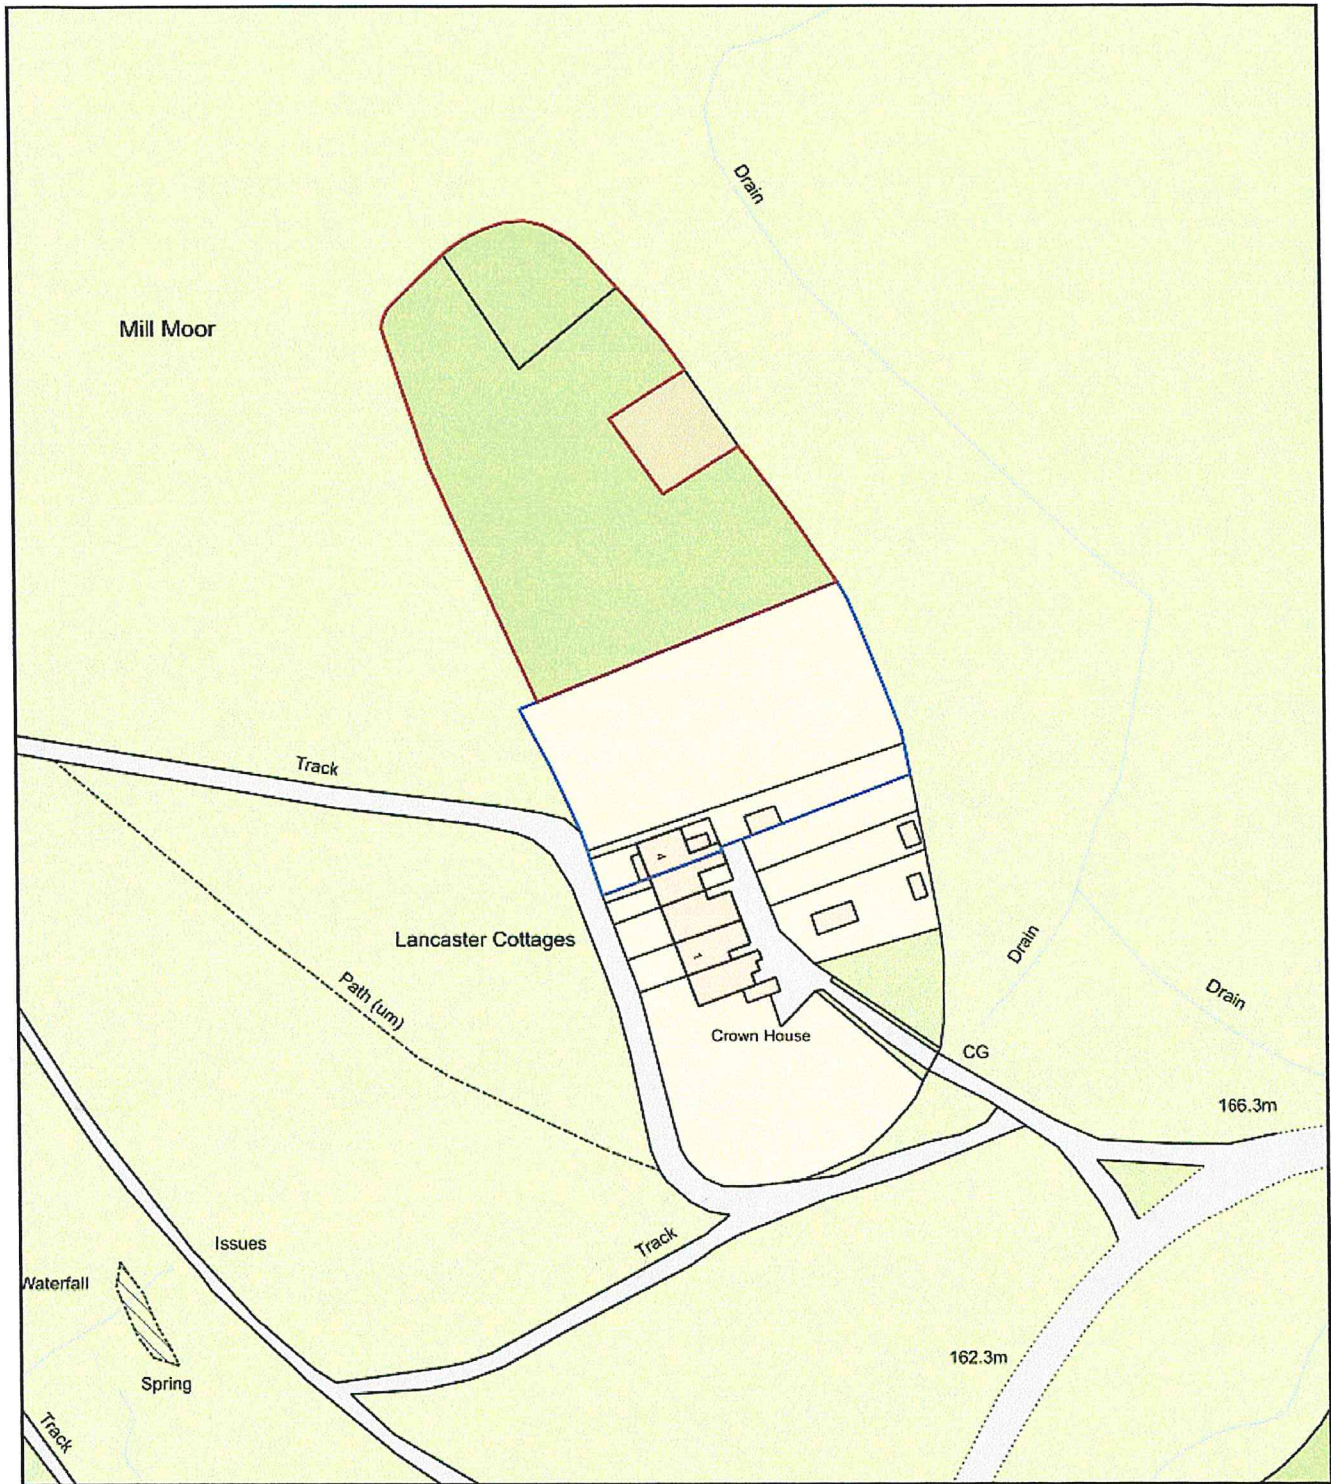

Cow wath cottage

Plan Produced for: Billy walker
Date Produced: 28 Dec 2018
Plan Number/Project ID: TQRQM18362211855692
Scale: 1:1250 @ A4

Cow wath cottage 2

Plan Produced for: Billy walker
Date Produced: 28 Dec 2018
Plan Number/Project ID: TQRQM18362225310720
Scale: 1:500 @ A4

Google

NYMIPA

23 JAN 2019

Front

0.5 m

+ Add

↕ Transform

🔧 Tools