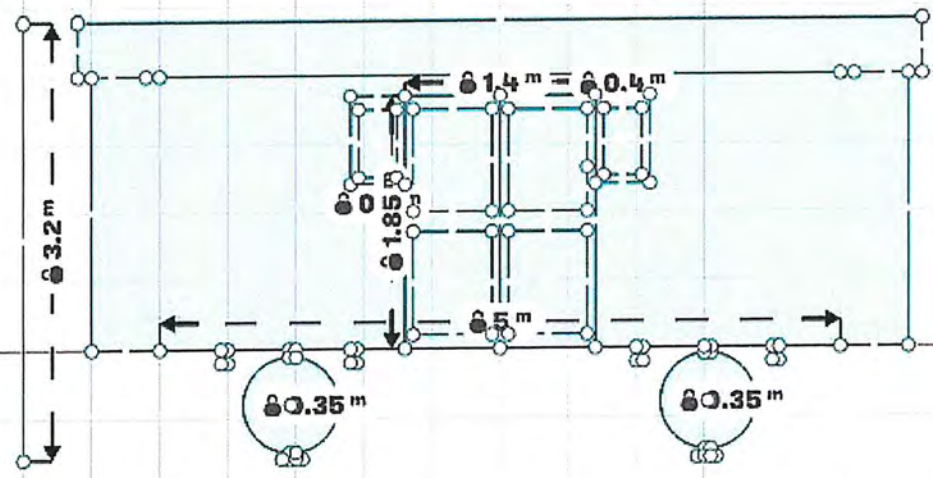

Transform

Tools

Groups

Delete

Front

NYMNPA
15 FEB 2019