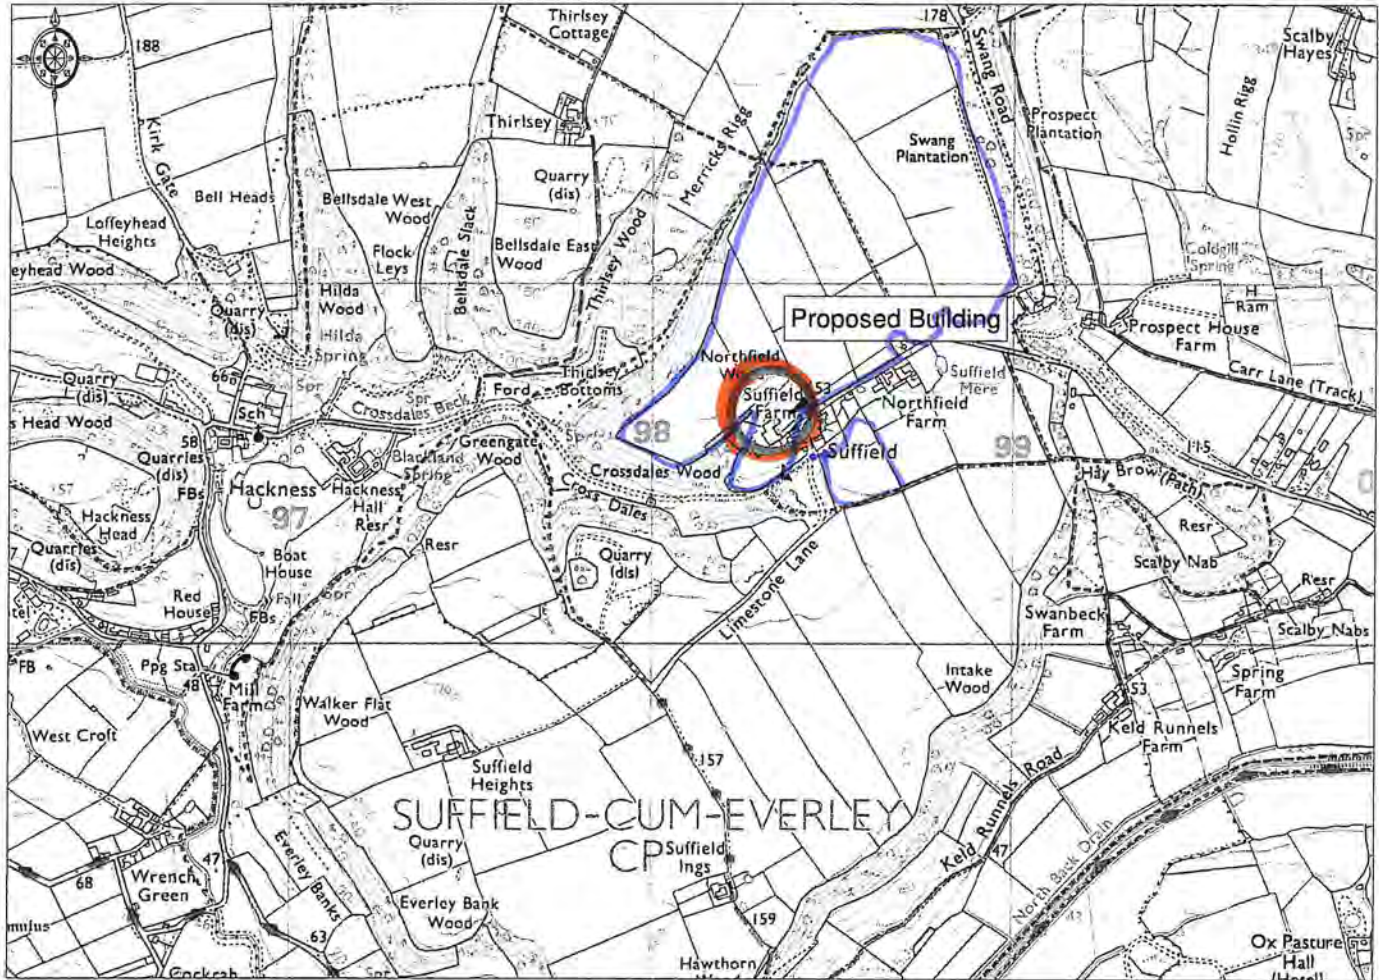

JE Lockey and Son

NYMNPDA
28 JAN 2019