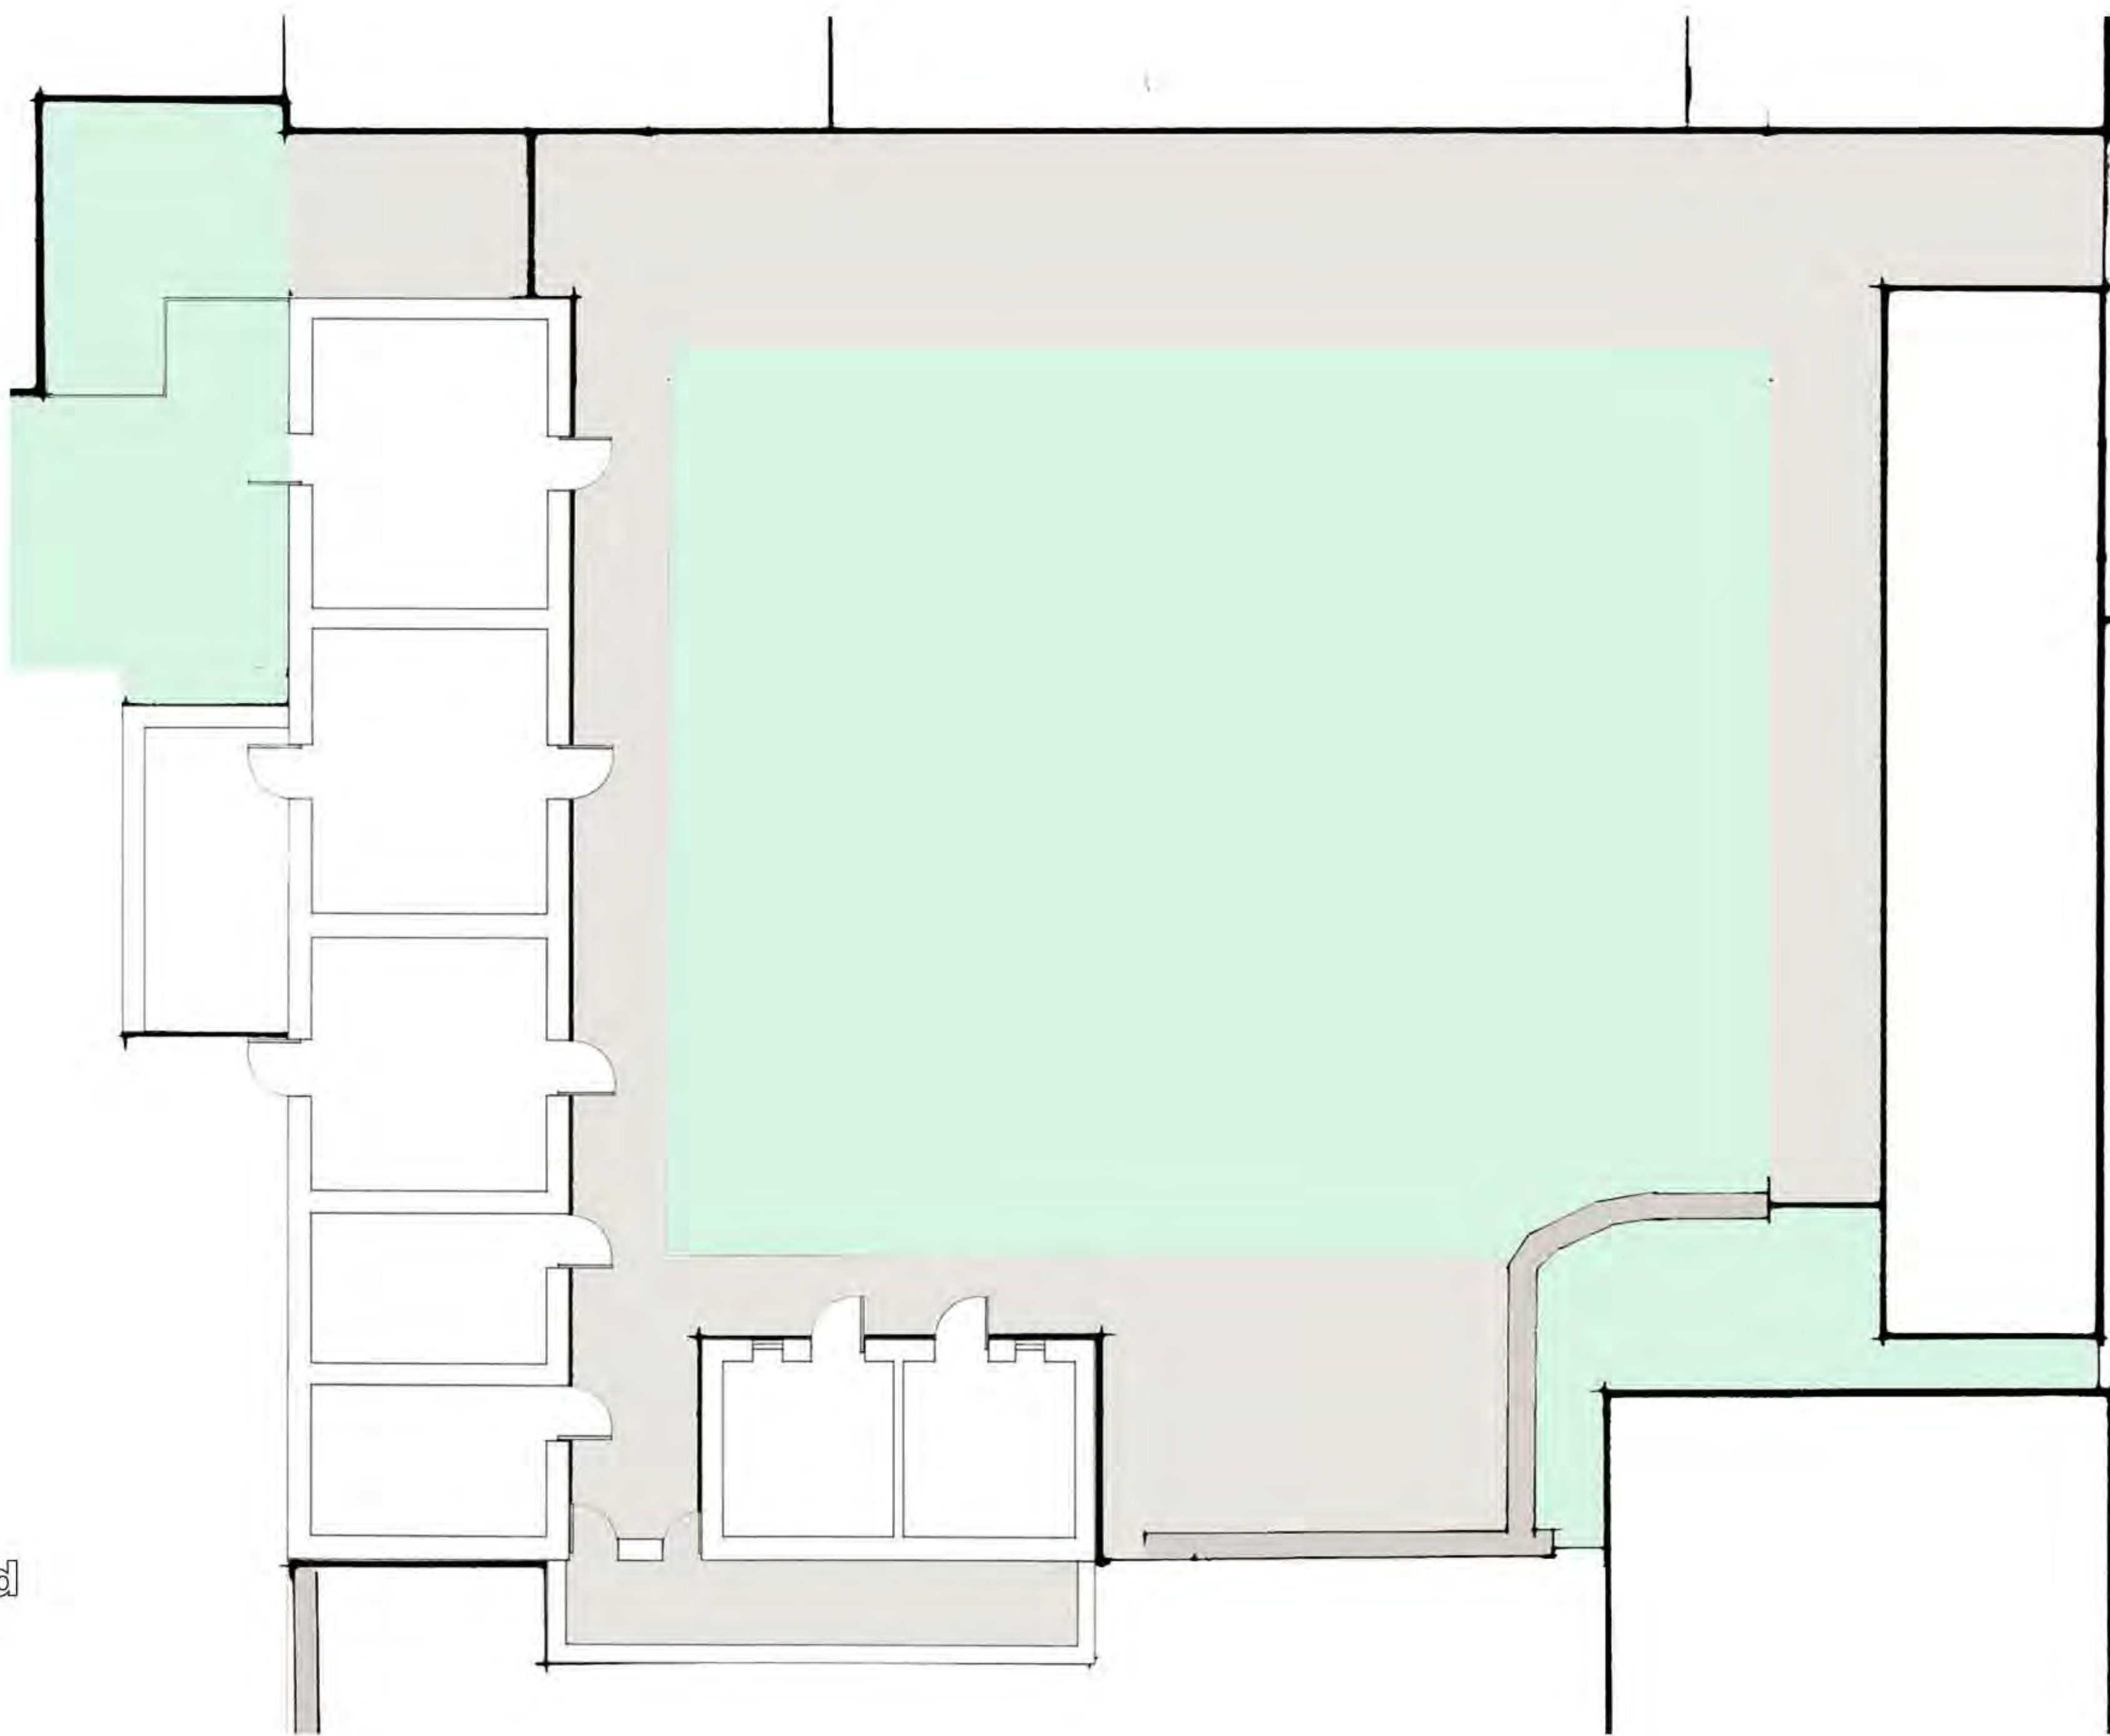

NYMNP
30/07/2018

Existing Barns
Proposed Mulberry and
Hornbeam Cottages

Proposed
Rowan Cottage

Plan

North Elevation

South Elevation

West Elevation

East Elevation

East Elevation

North Elevation

South Elevation

West Elevation

Plan / Elevations as Existing
Proposed Holiday Cottages
Thirley Gotes Farm
Harwood Dale, Scarborough
P & G Durbin Properties

scale 1 / 100 at A1