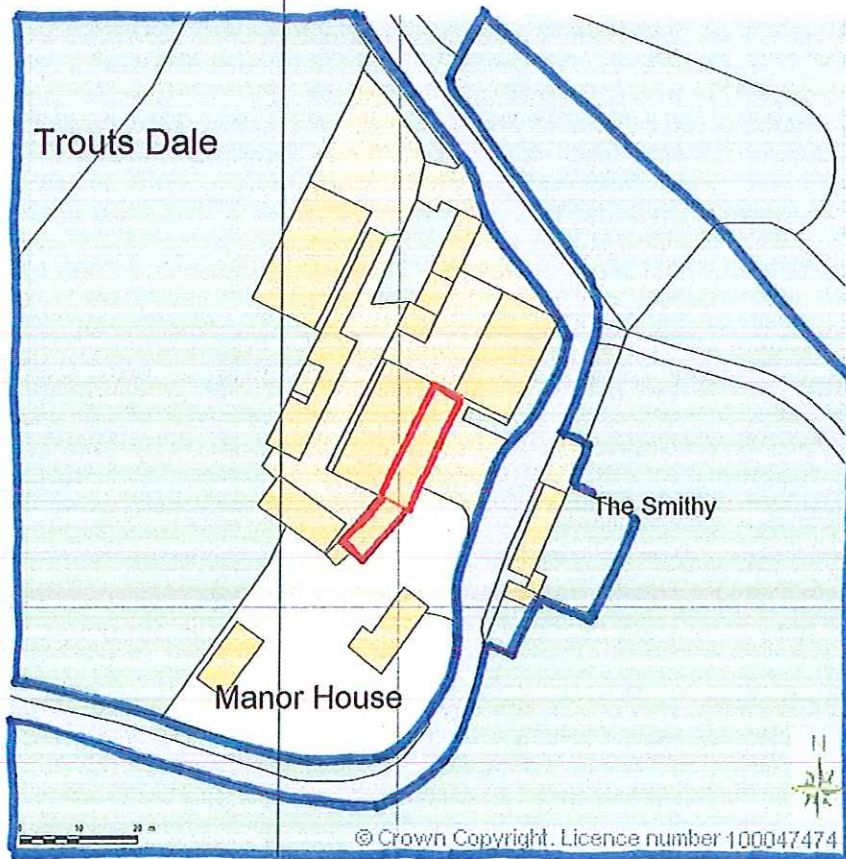

MANOR FARM, SNAINTON LANE, TROUTSDALE
LOCATION PLAN
SCALE 1:1250 on A4
CENTRE COORDINATES: 491805, 488329

Supplied by Streetwise Maps Ltd
www.streetwise.net
Licence No: 100047474
10/11/2015 15:41

- 8 APR 2015