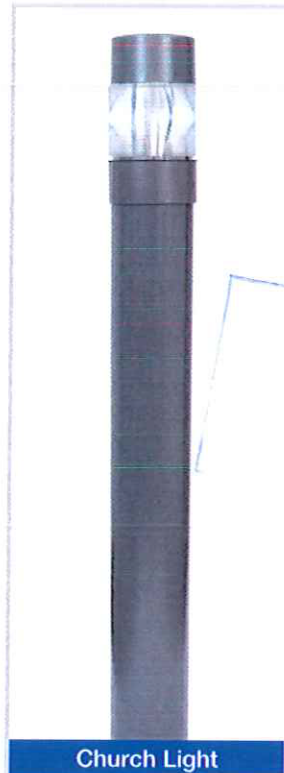

Park Light Details:

- Black die-cast aluminium louvered park light
- 1000mm high x 250mm diameter
- 11W ES energy saving lamp
- Flange mounted
- Ground mounting base also available

Church Light Details:

- Grey die-cast aluminium church light
- 1000mm high x 250mm diameter
- 2x PL9W lamps
- Root mounted

Ideal Locations Include:

- Car parks
- Footpaths and walkways
- Parks and public gardens
- Caravan sites
- Patios and courtyards
- Many more lighting applications