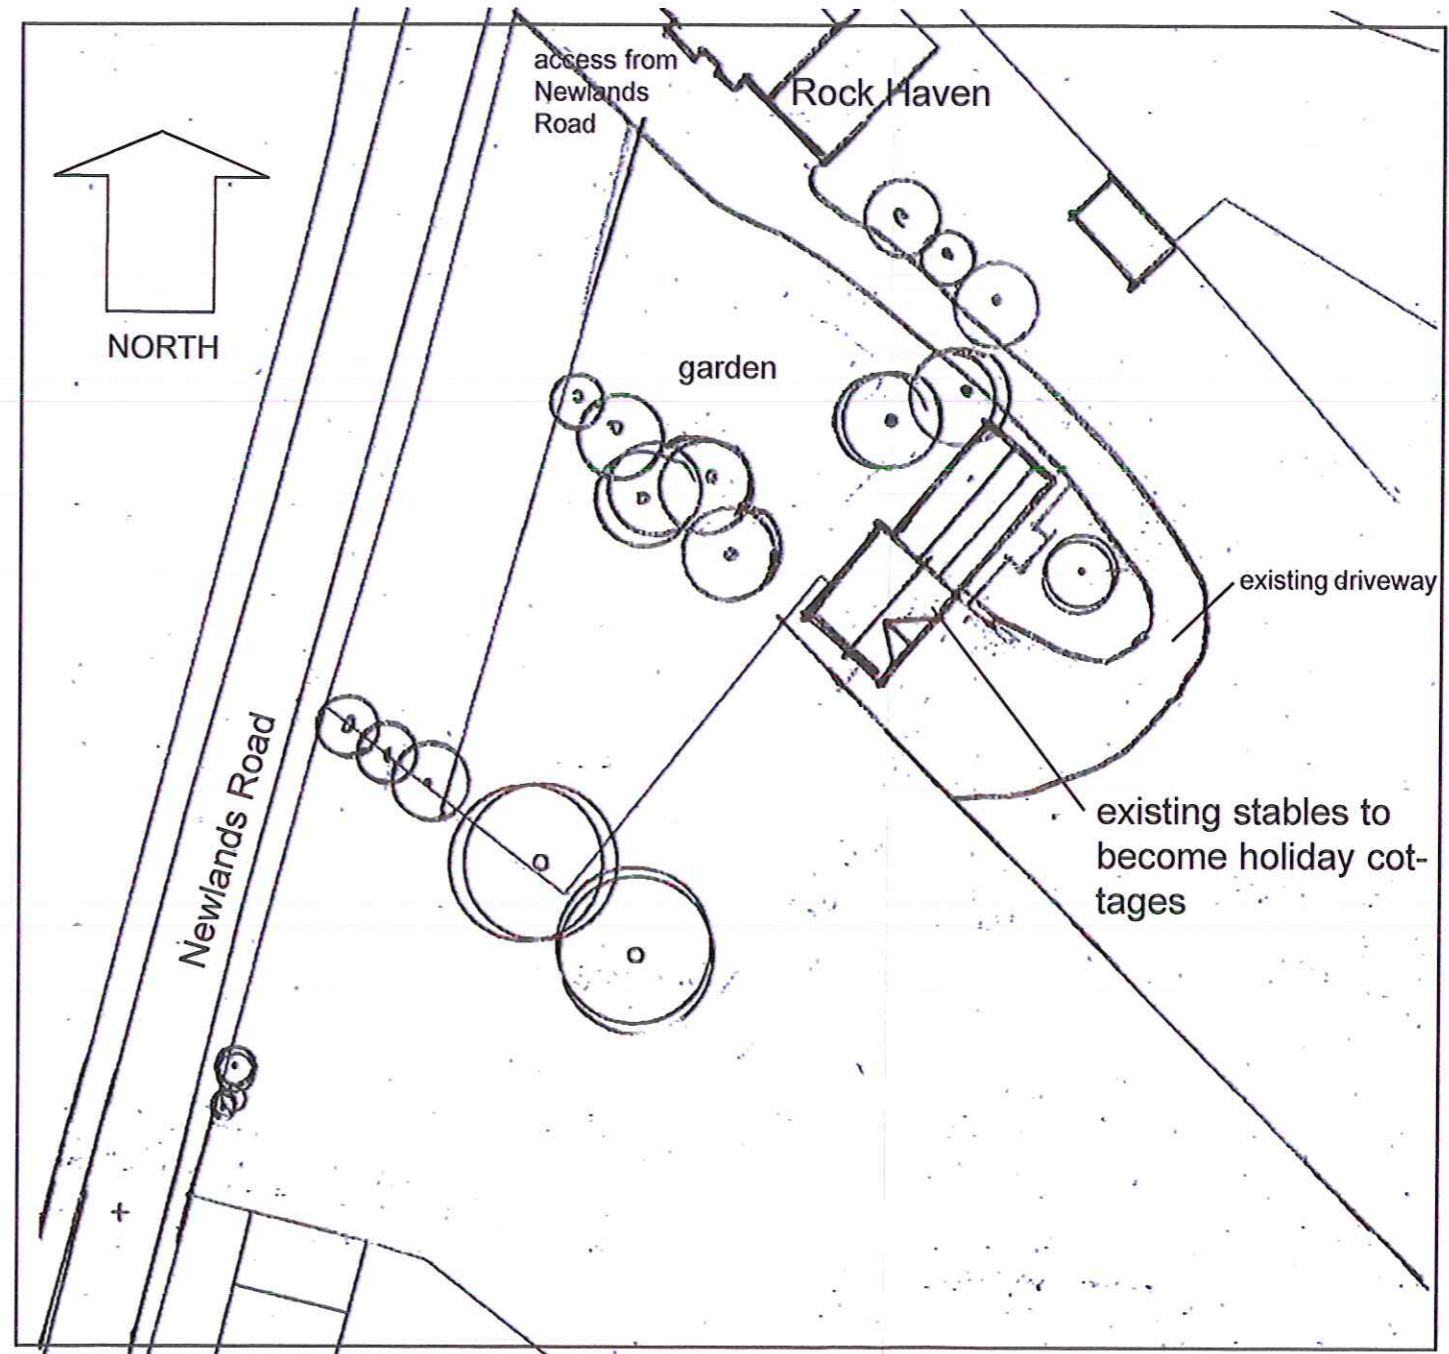

Proposed Alterations to Existing Stables to form 2 no Holiday Cottages
 Rock Haven, newlands Road, Cloughton, Scarborough
 For: Malcolm & Pauline Armstrong

Location Plan

Site Plan

Site & Location Plans

scale 1:1250 & 1:500
 date - Apr '16
 ref. 1446/10