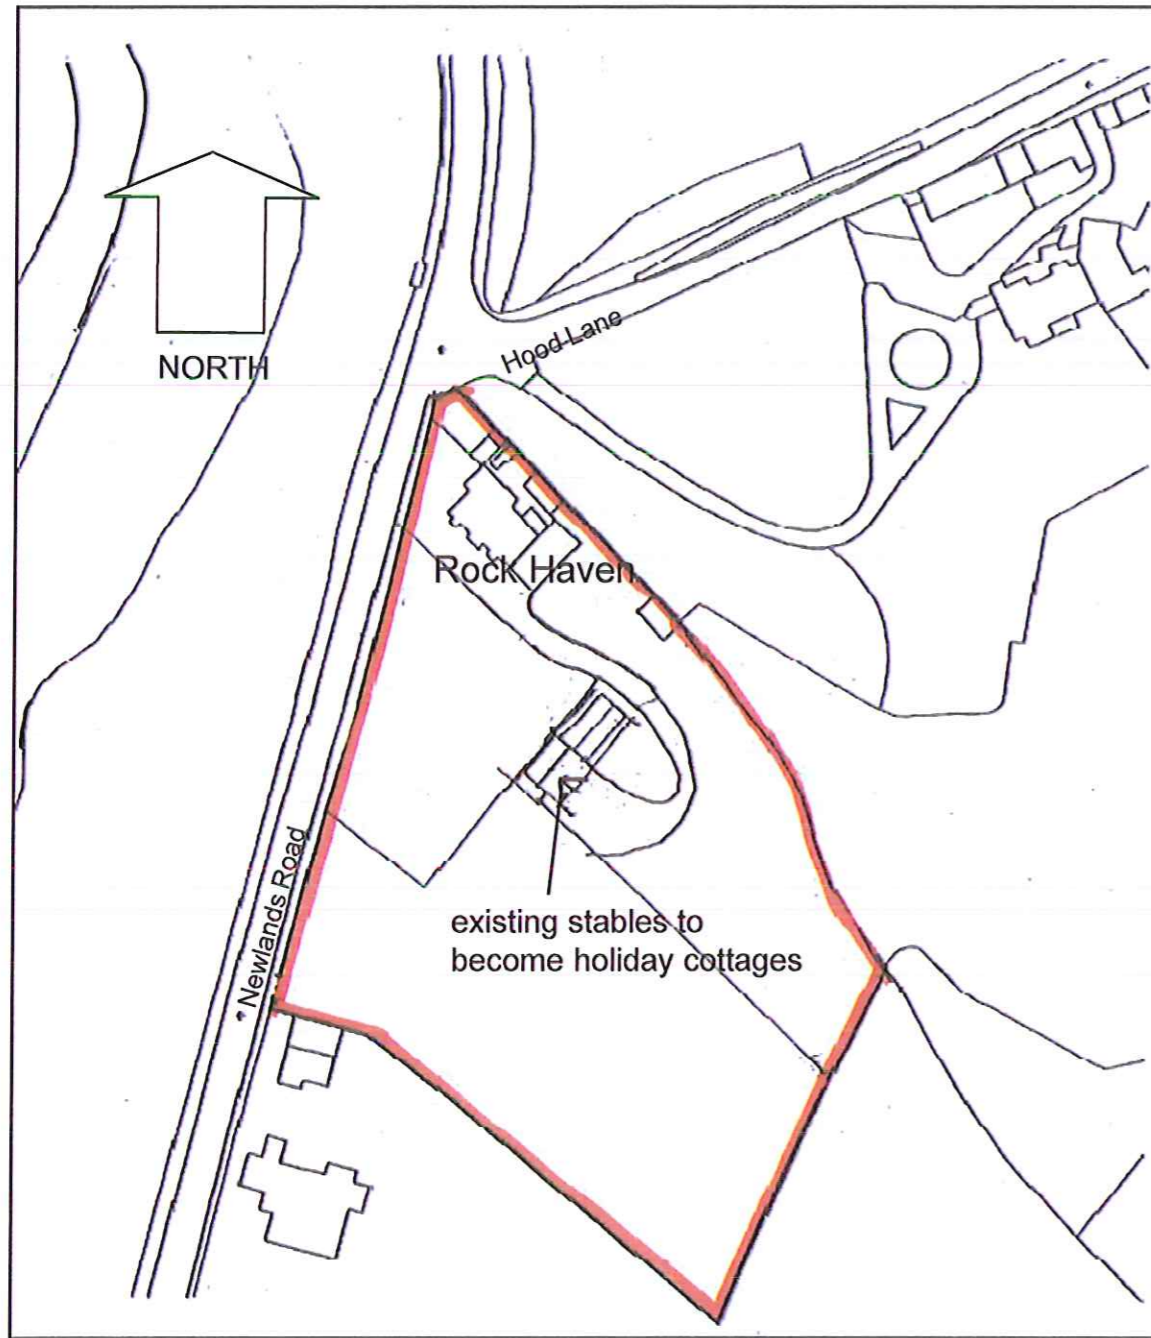

Proposed Alterations to Existing Stables to form 2 no Holiday Cottages
 Rock Haven, newlands Road, Cloughton, Scarborough
 For: Malcolm & Pauline Armstrong

Location Plan

Site Plan

Site & Location Plans

scale 1:1250 & 1:500
 date - Apr '16
 ref. 1446/10