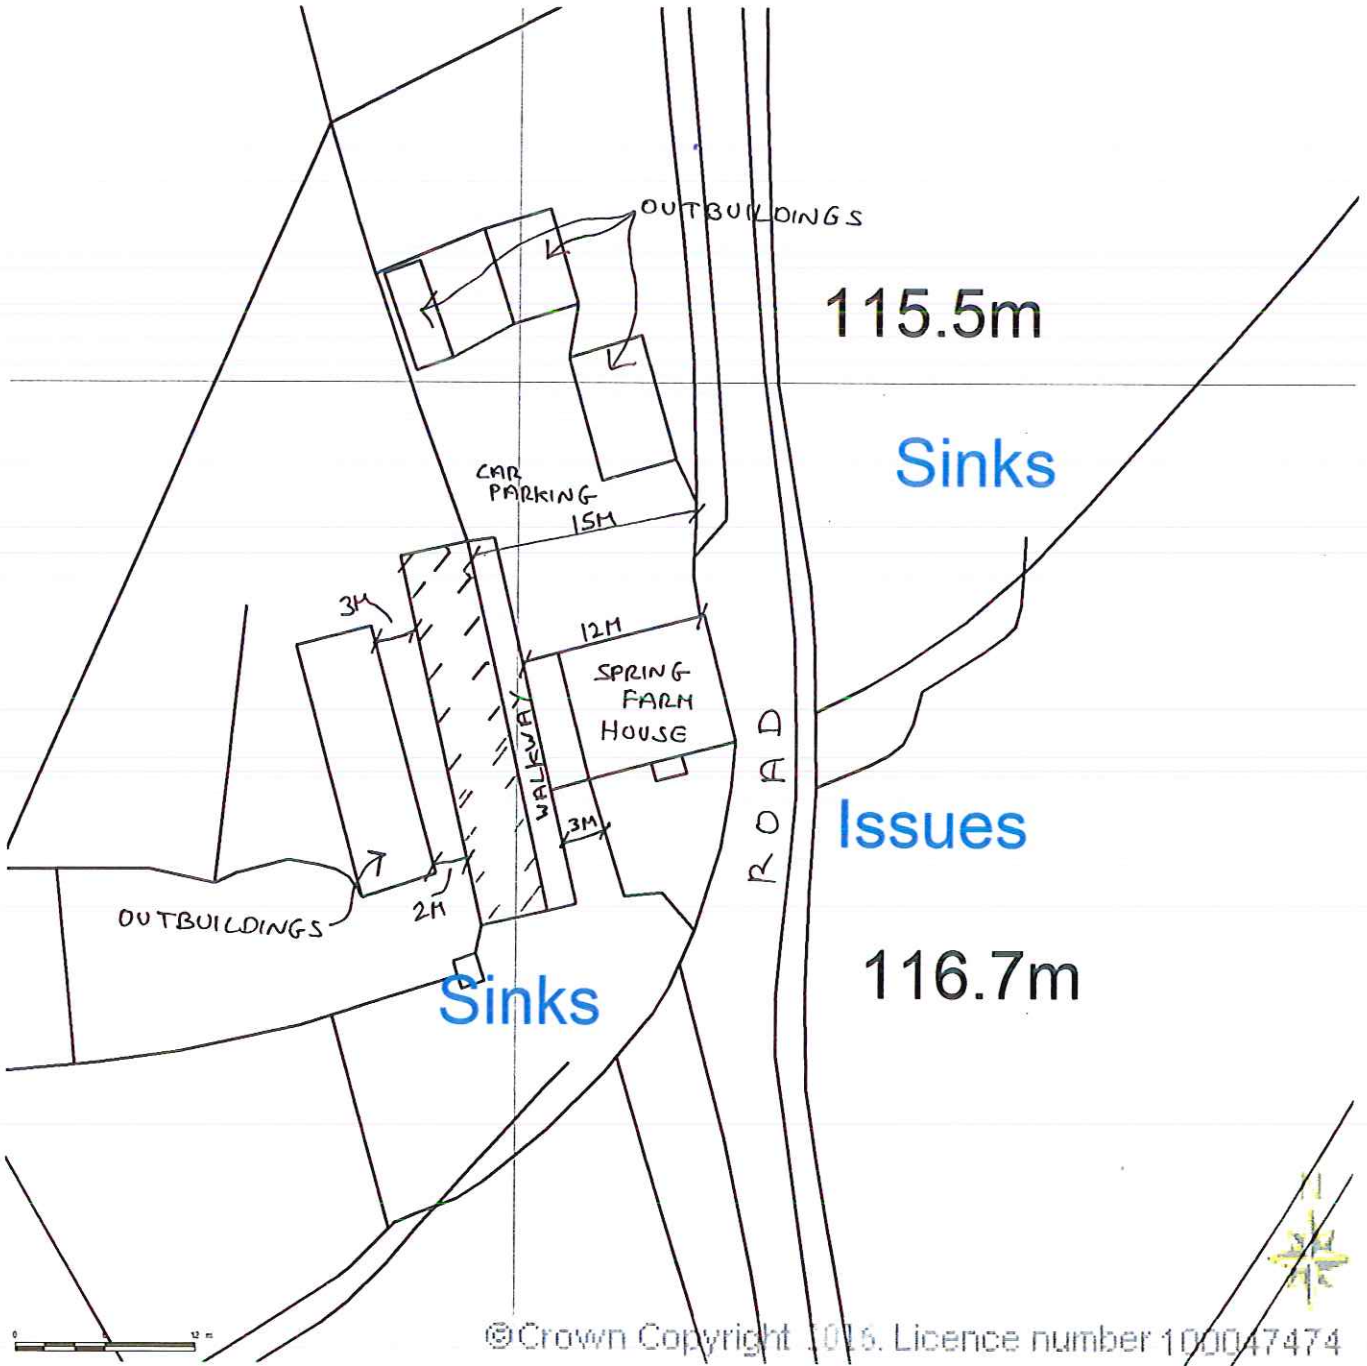

**SITE LOCATION PLAN  
AREA 2 HA  
SCALE 1:1250 on A4  
CENTRE COORDINATES: 487311, 505080**

Supplied by Streetwise Maps Ltd  
[www.streetwise.net](http://www.streetwise.net)  
Licence No: 100047474  
11/05/2016 14:34

BLOCK/SITE PLAN  
AREA 90m x 90m  
SCALE 1:500 on A4  
CENTRE COORDINATES: 487311, 505080

© Crown Copyright 2016. Licence number 100047474