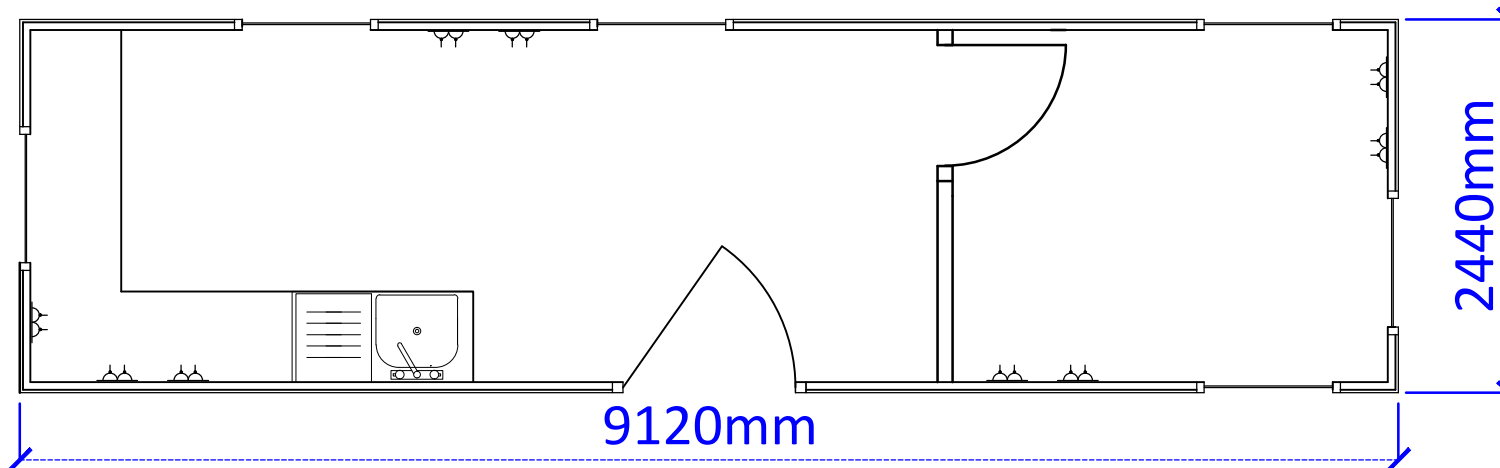

488000m

487900m

485500m

485600m

485700m

Rear Elevation

Front Elevation

<p>PROJECT NAME AND ADDRESS</p> <p>Go Ape Dalby Forest Container Layout</p>	<p>DRAWING TITLE</p> <p><b>Floor Plan &amp; Elevations of Proposed Container</b></p>	<table border="1"> <tr> <td>DATE:</td> <td>REVISION NUMBER</td> </tr> <tr> <td>April 2016</td> <td></td> </tr> <tr> <td>SCALE:</td> <td></td> </tr> <tr> <td>1:50</td> <td></td> </tr> </table>	DATE:	REVISION NUMBER	April 2016		SCALE:		1:50		<p>SPECIFICATION:</p> <p>9120 x 2430 x 2590mm Container clad with stained larch wood</p>	
DATE:	REVISION NUMBER											
April 2016												
SCALE:												
1:50												