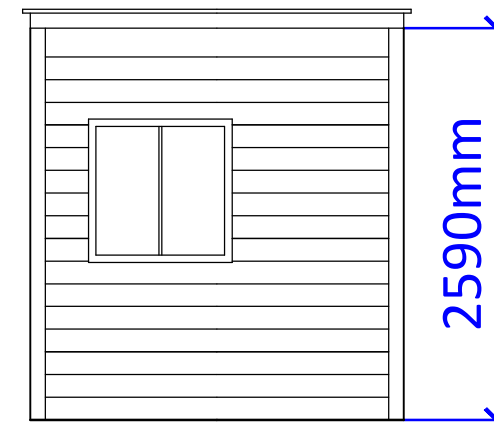

488000m

487900m

485500m

485600m

485700m

Rear Elevation

Front Elevation

<p>PROJECT NAME AND ADDRESS</p> <p>Go Ape Dalby Forest Container Layout</p>	<p>DRAWING TITLE</p> <p><b>Floor Plan &amp; Elevations of Proposed Container</b></p>	<table border="1"> <tr> <td>DATE:</td> <td>REVISION NUMBER</td> </tr> <tr> <td>April 2016</td> <td></td> </tr> <tr> <td>SCALE:</td> <td></td> </tr> <tr> <td>1:50</td> <td></td> </tr> </table>	DATE:	REVISION NUMBER	April 2016		SCALE:		1:50		<p>SPECIFICATION:</p> <p>9120 x 2430 x 2590mm Container clad with stained larch wood</p>	
DATE:	REVISION NUMBER											
April 2016												
SCALE:												
1:50												