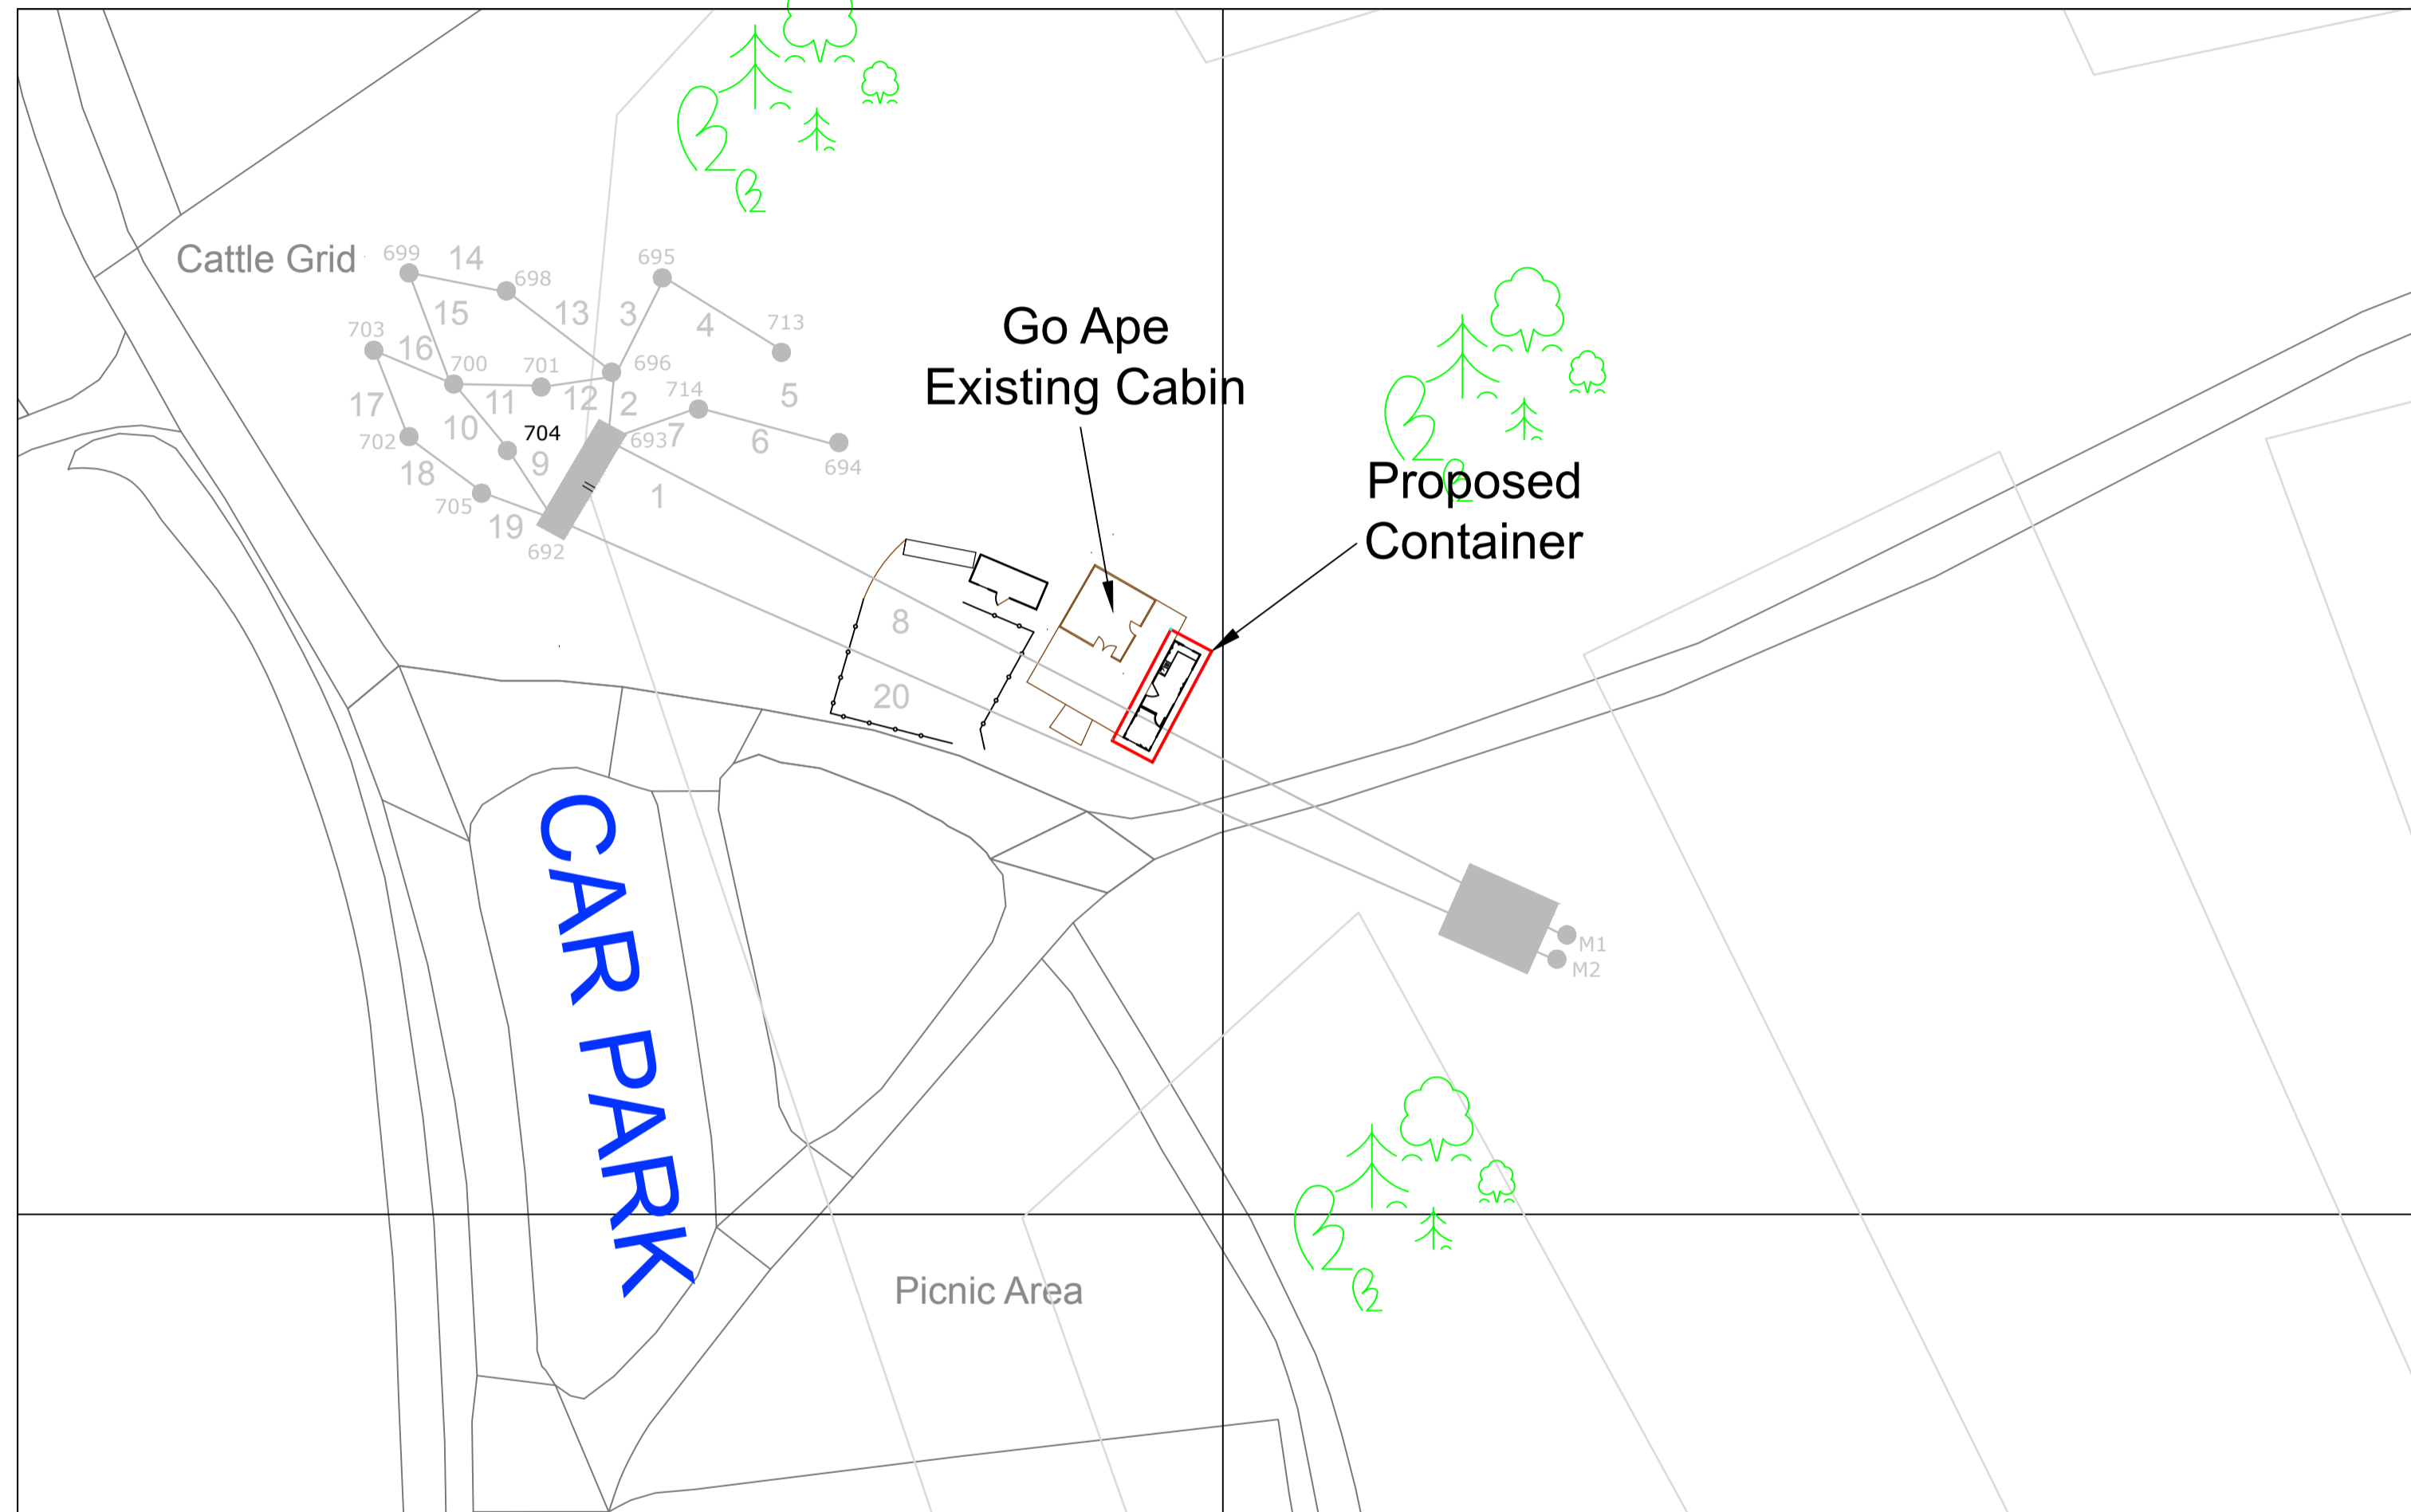

488000m

487900m

485500m

485600m

485700m

Rear Elevation

Front Elevation

<p>PROJECT NAME AND ADDRESS</p> <p>Go Ape Dalby Forest Container Layout</p>	<p>DRAWING TITLE</p> <p><b>Floor Plan &amp; Elevations of Proposed Container</b></p>	<table border="1"> <tr> <td>DATE:</td> <td>REVISION NUMBER</td> </tr> <tr> <td>April 2016</td> <td></td> </tr> <tr> <td>SCALE:</td> <td></td> </tr> <tr> <td>1:50</td> <td></td> </tr> </table>	DATE:	REVISION NUMBER	April 2016		SCALE:		1:50		<p>SPECIFICATION:</p> <p>9120 x 2430 x 2590mm Container clad with stained larch wood</p>	
DATE:	REVISION NUMBER											
April 2016												
SCALE:												
1:50												