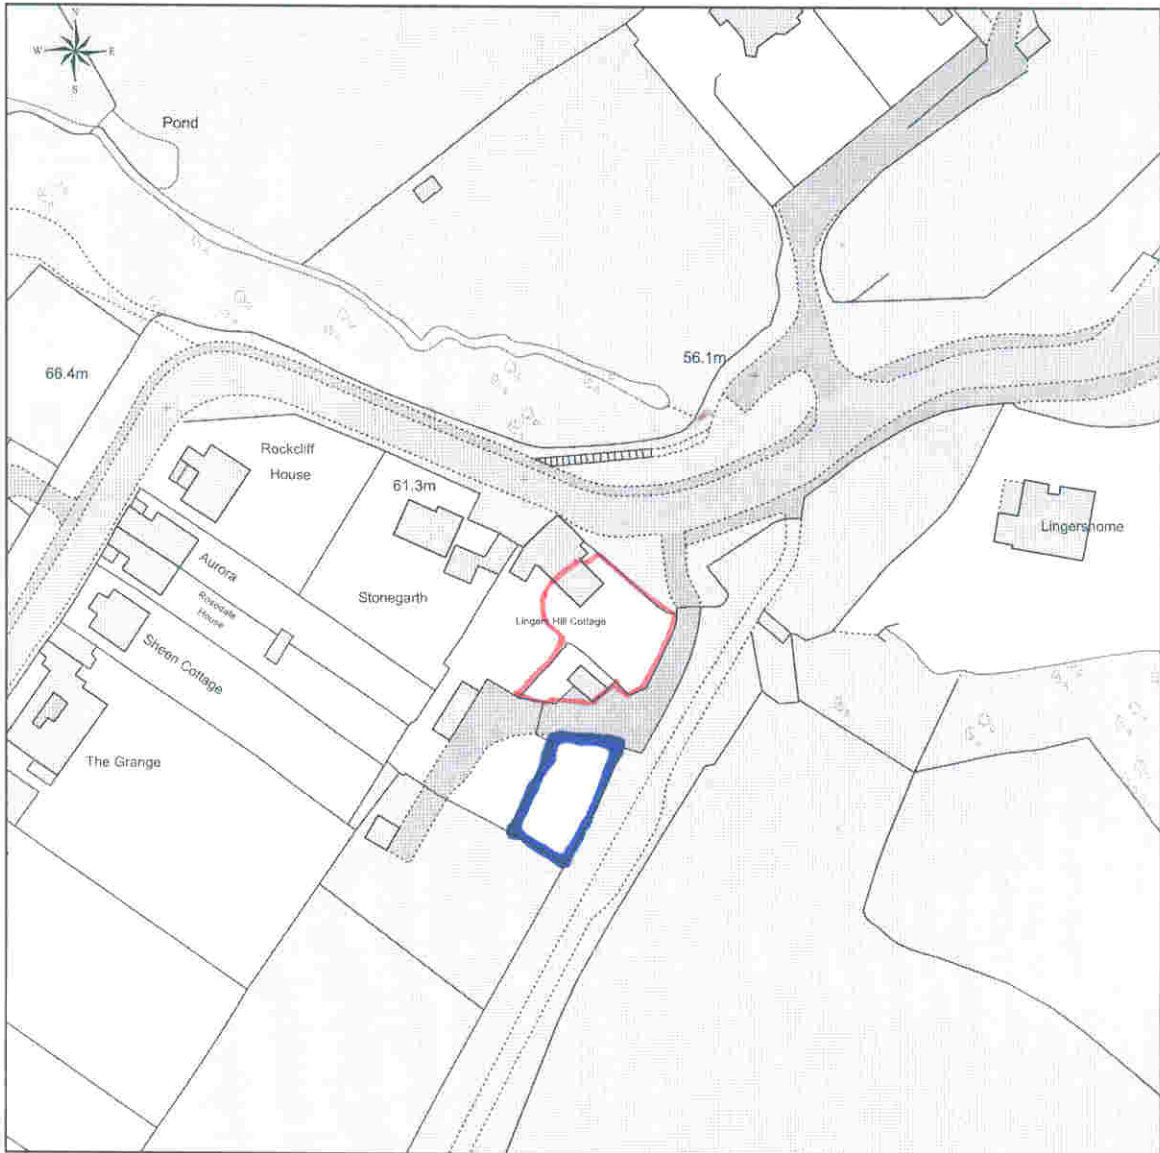

Location Plan near YO22 4TQ

This Plan includes the following Licensed Data: OS MasterMap Colour PDF Location Plan by the Ordnance Survey National Geographic Database and incorporating surveyed revision available at the date of production. Reproduction in whole or in part is prohibited without the prior permission of Ordnance Survey. The representation of a road, track or path is no evidence of a right of way. The representation of features, as lines is no evidence of a property boundary. © Crown copyright and database rights, 2016. Ordnance Survey 0100031673.

Scale: 1:1250, paper size: A4