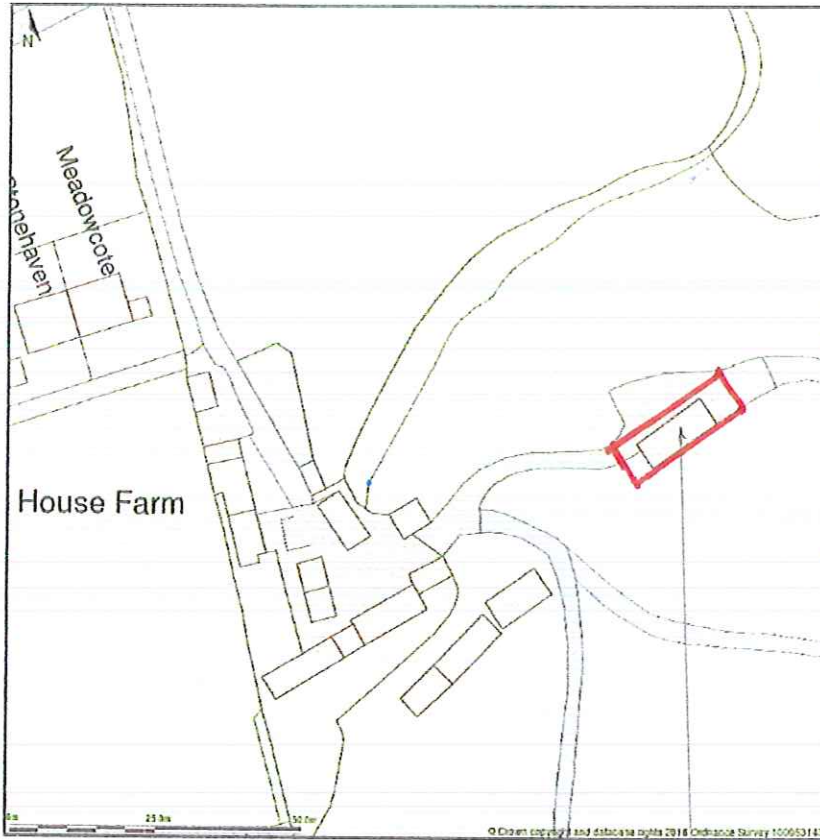

Red House Farm, Eskdaleside, Sleights, Whitby, North Yorkshire, YO22 5ES

Site Plan shows area bounded by: 485736.75, 506292.37 485876.17, 506433.79 (at a scale of 1:1250) The representation of a road, track or path is no evidence of a right of way. The representation of features as lines is no evidence of a property boundary.

Produced on 4th Jul 2016 from the Ordnance Survey National Geographic Database and incorporating surveyed revision available at this date. Reproduction in whole or part is prohibited without the prior permission of Ordnance Survey. © Crown copyright 2016. Supplied by [www.buyaplan.co.uk](http://www.buyaplan.co.uk) a licensed Ordnance Survey partner (100053143). Unique plan reference: #00139111-B62D79

PROPOSED PLAN

SHOWING TRACTOR & AGRICULTURAL  
EQUIPMENT / IMPLEMENT STORE

NW 113  
14 JUL 2016