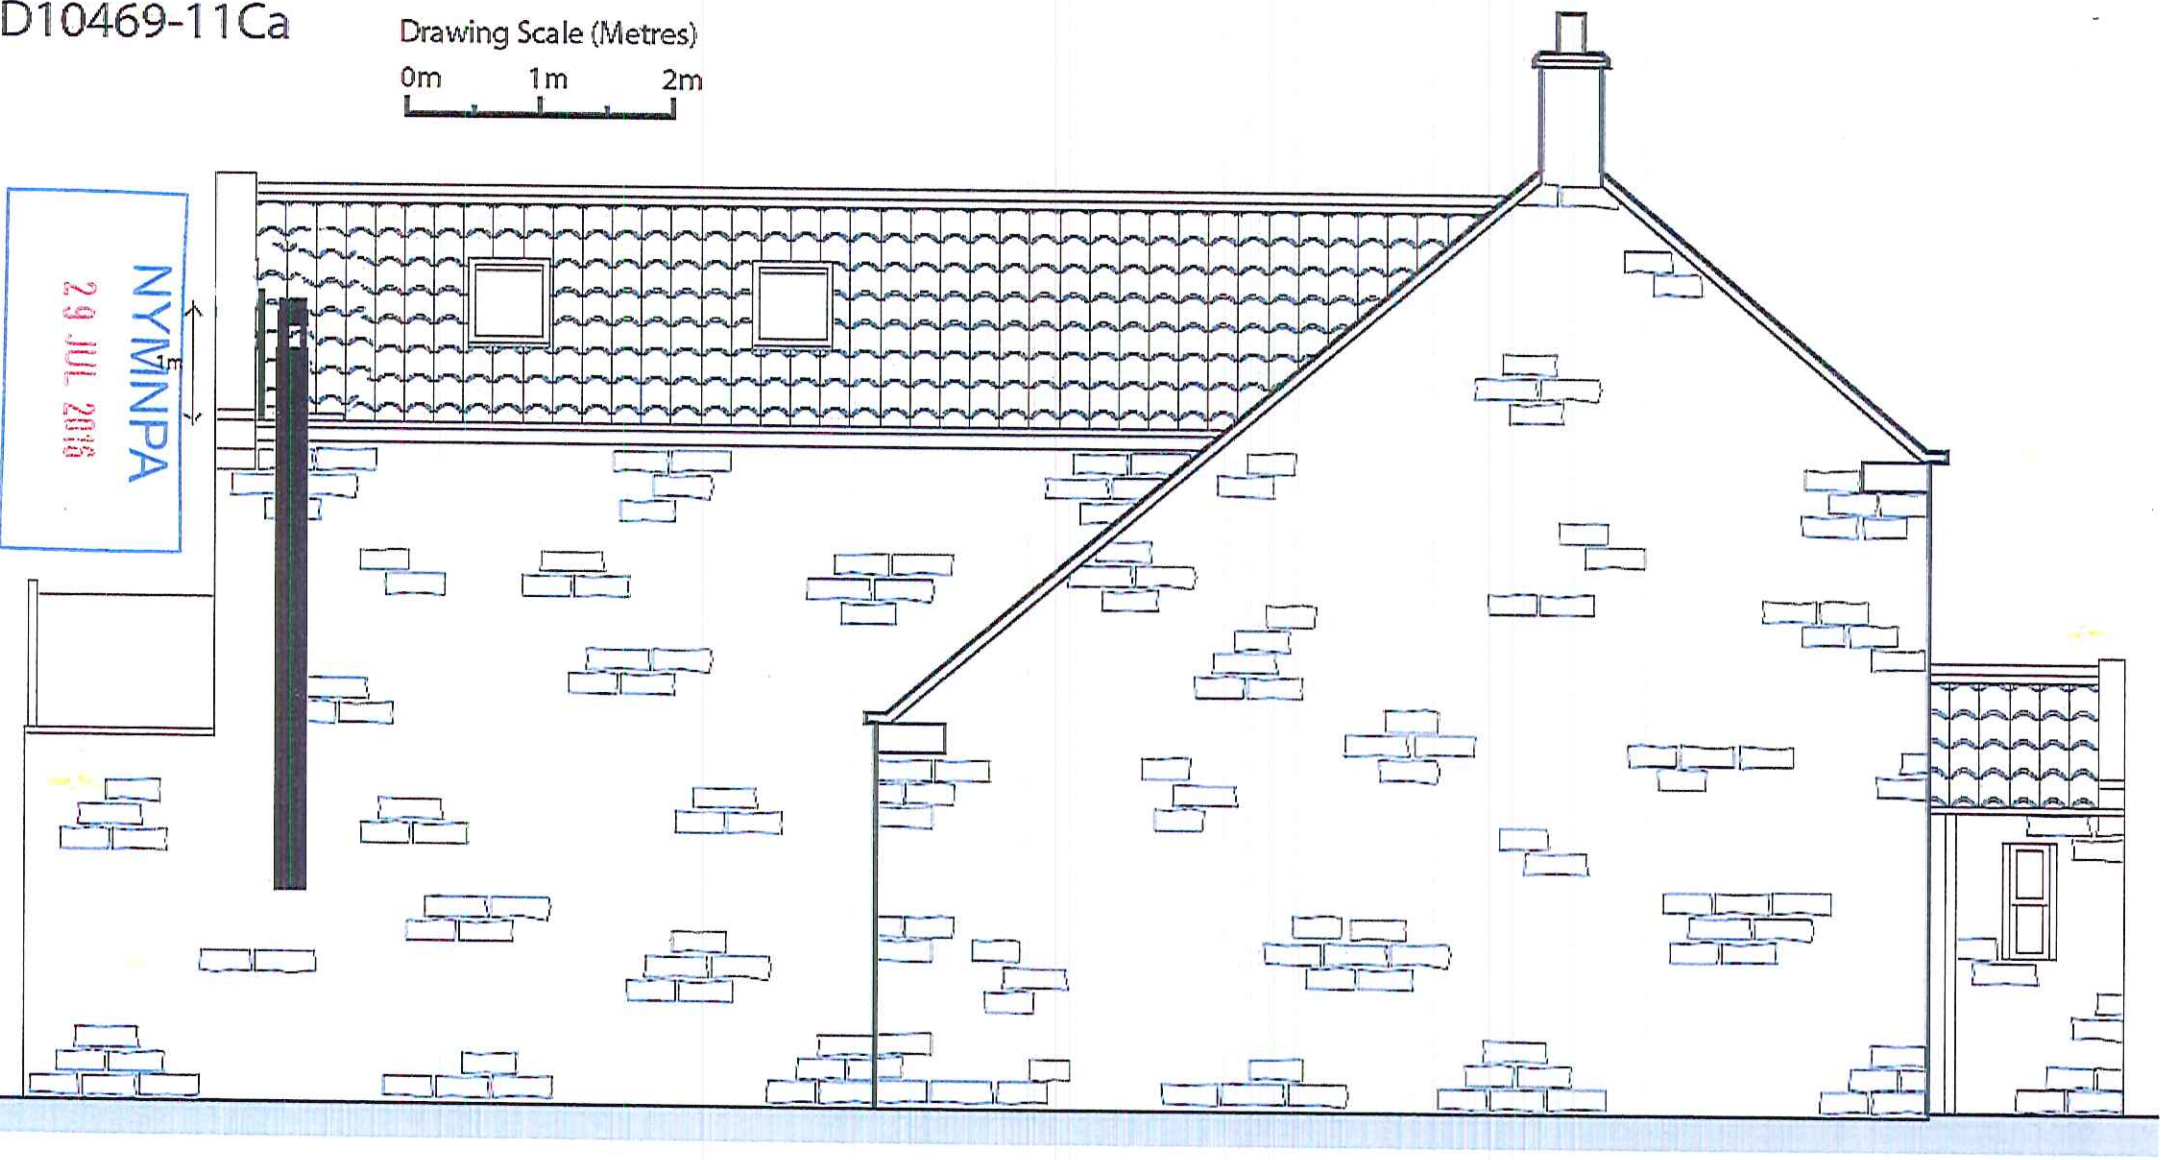

NYMINPA

28 JUL 2016

D10469-11Ca

Drawing Scale (Metres)

NYWNP
29 JUL 2018

D10469-11Cb

Drawing Scale (Metres)

NYMNPA
29 JUL 2018

D10469-T1CC

Drawing Scale (Metres)

Chimney Removed

Approx
35 degrees

NYM/NPA

29 JUL 2016