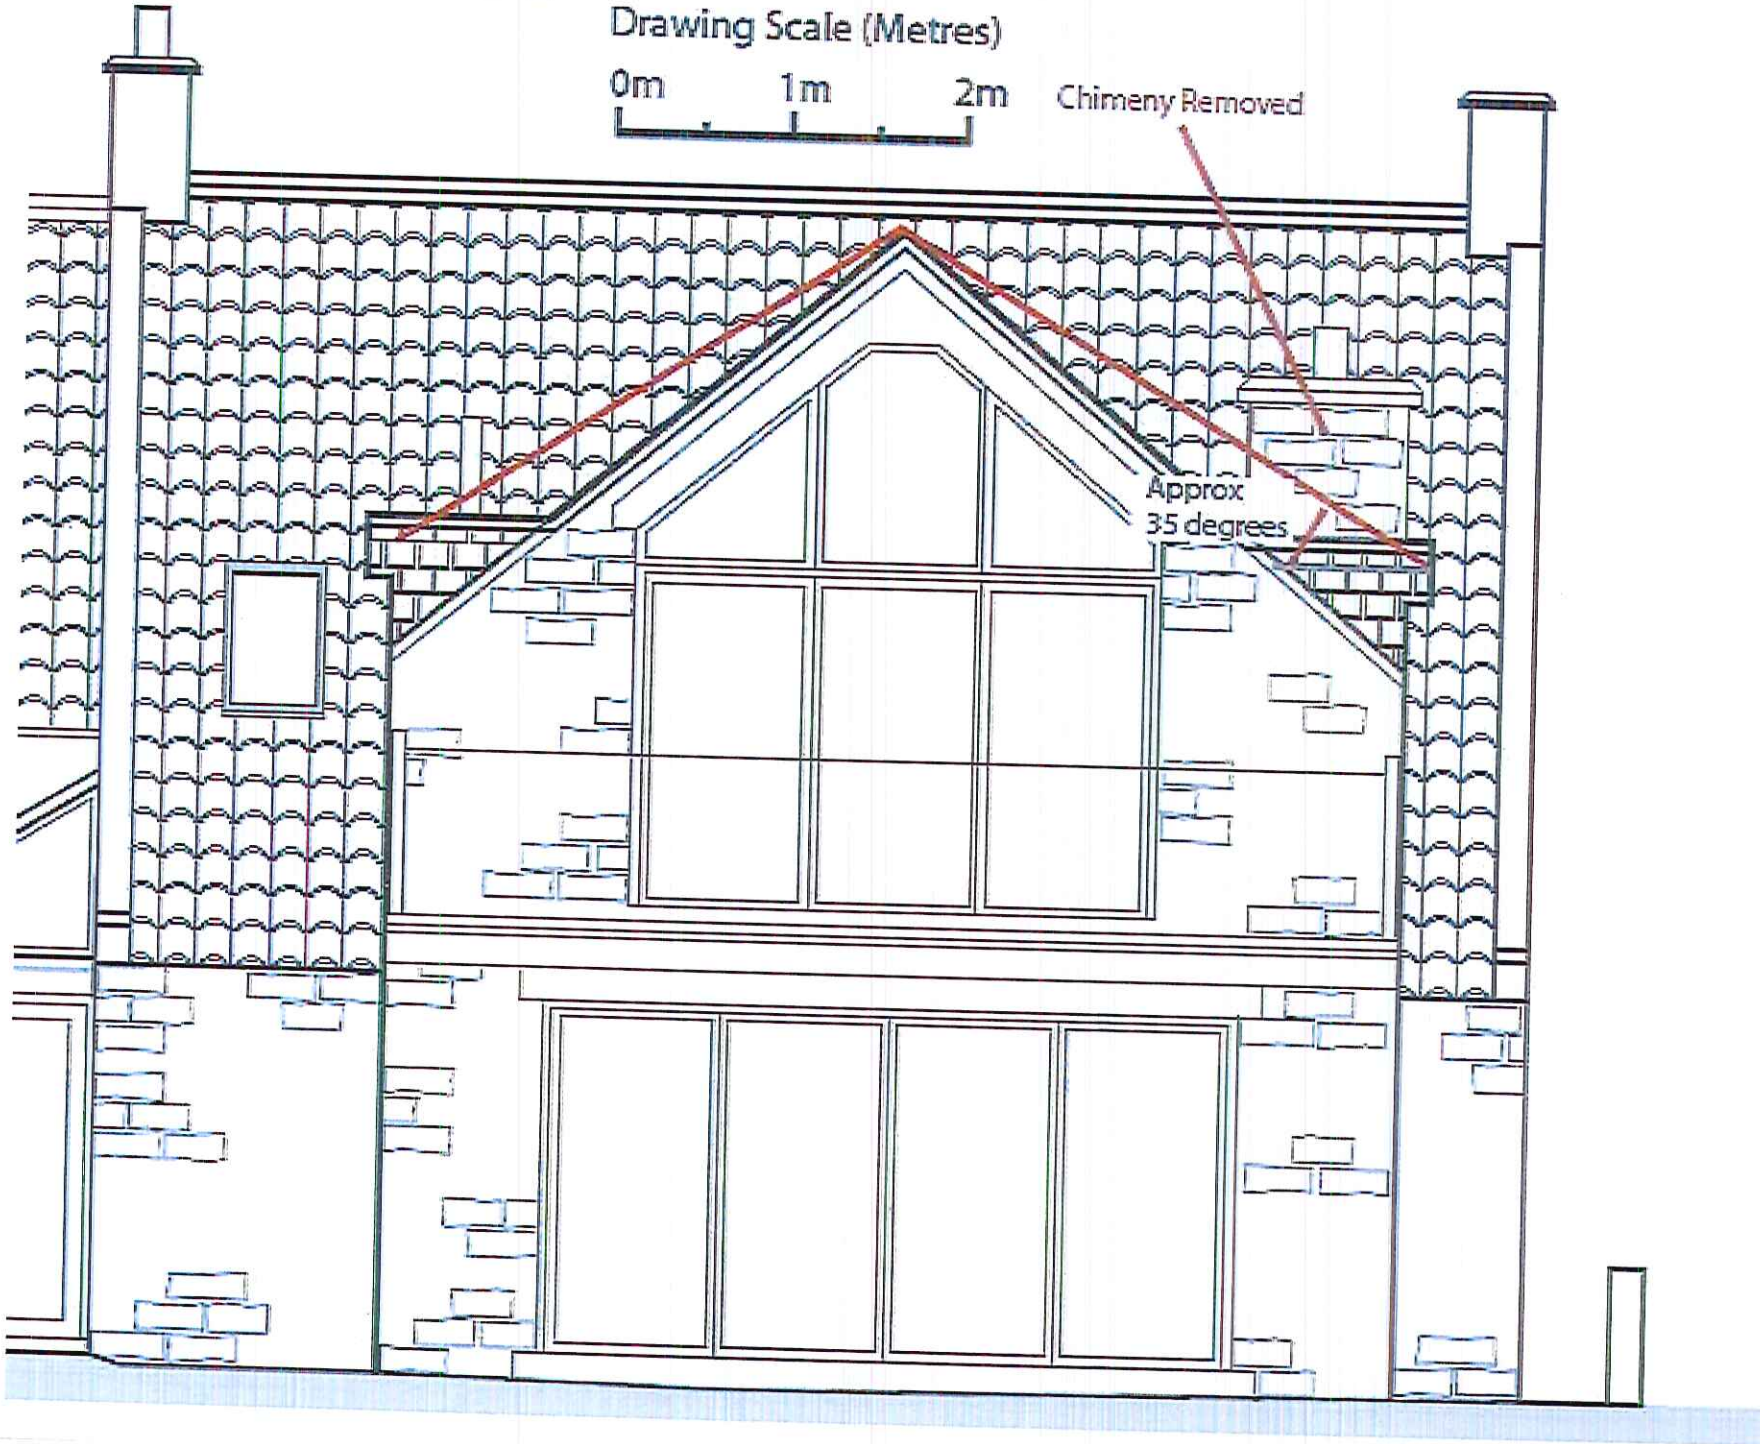

NYMINPA

28 JUL 2016

D10469-11Ca

Drawing Scale (Metres)

NYWNP
29 JUL 2018

D10469-11Cb

Drawing Scale (Metres)

NYMNPA
29 JUL 2018

D10469-T1CC

Drawing Scale (Metres)

Chimney Removed

Approx
35 degrees

NYM/NPA

29 JUL 2016