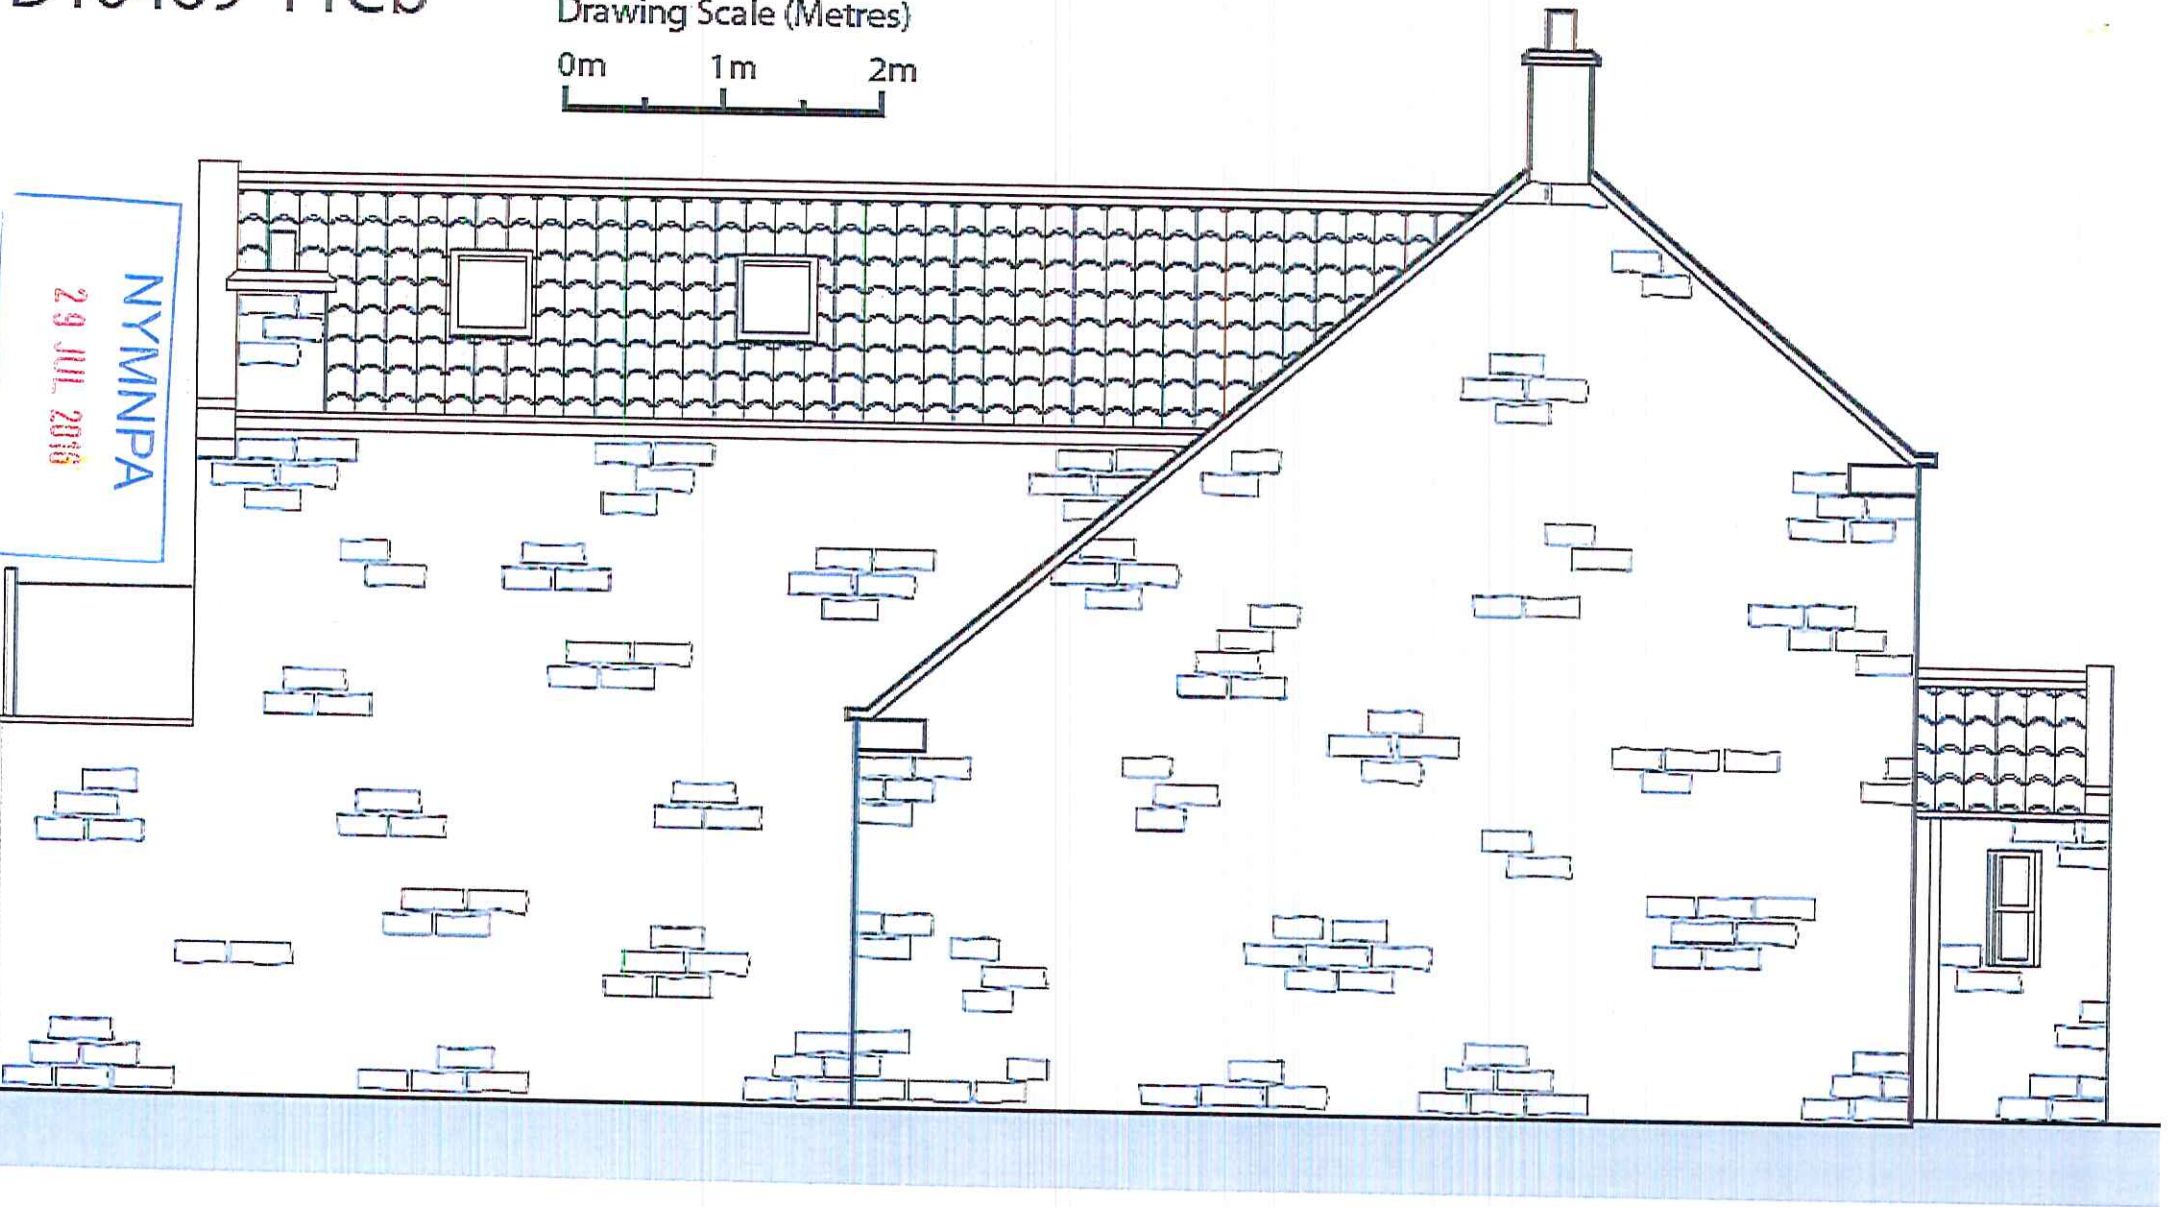

NYMINPA

28 JUL 2016

D10469-11Ca

Drawing Scale (Metres)

NYWNP
29 JUL 2018

D10469-11Cb

Drawing Scale (Metres)

NYMNPA
29 JUL 2018

D10469-T1CC

Drawing Scale (Metres)

Chimney Removed

Approx
35 degrees

NYM/NPA

29 JUL 2016