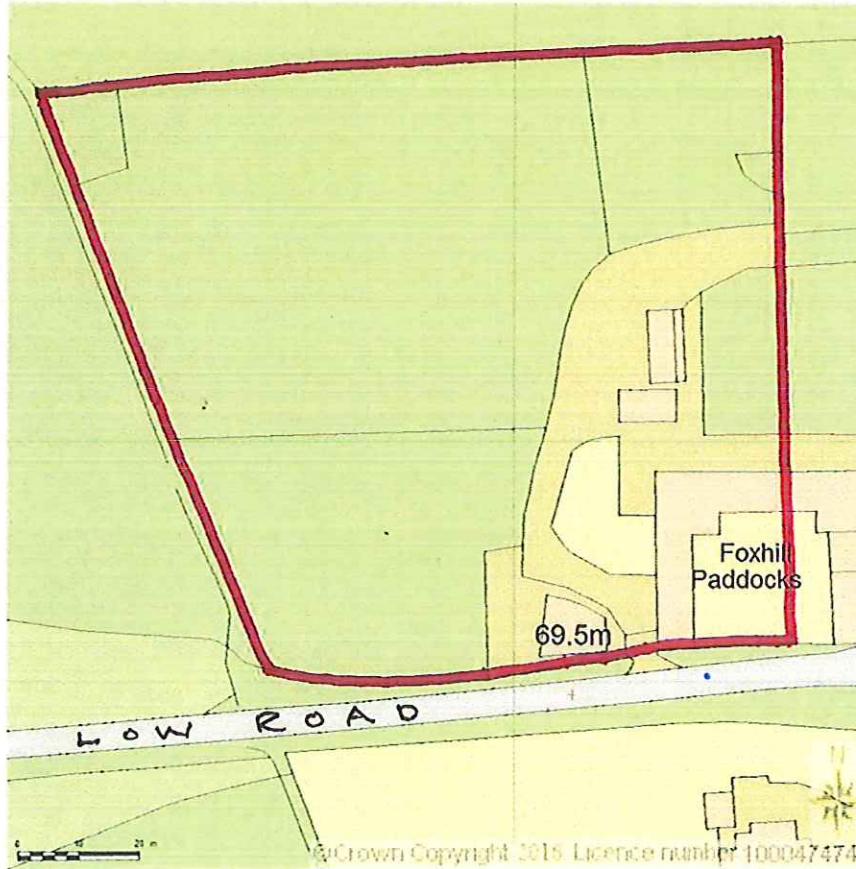

SITE LOCATION PLAN
AREA 2 HA
SCALE 1:1250 on A4
CENTRE COORDINATES: 500387, 489001

Supplied by Streetwise Maps Ltd
www.streetwise.net
Licence No: 100047474
29/09/2016 13:11

NYMNPA
29 SEP 2016