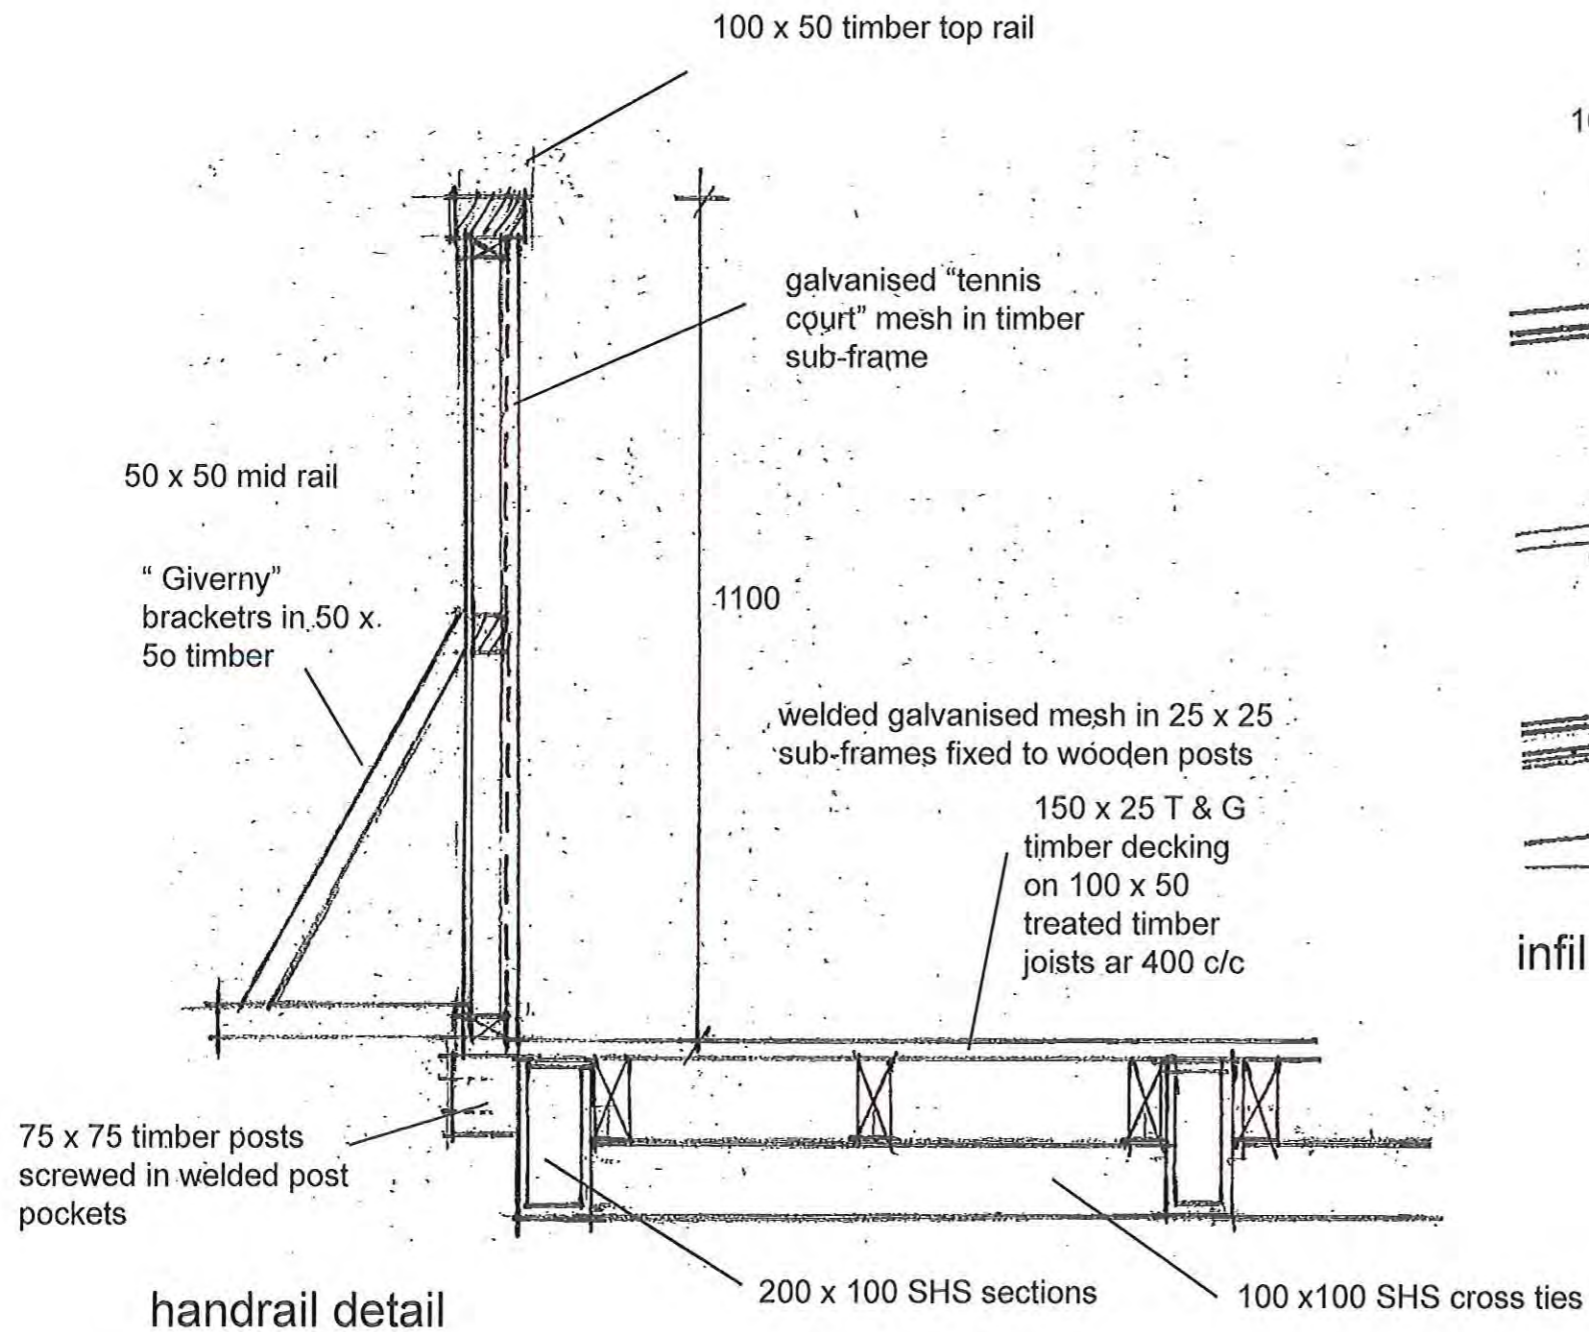

scale 1:50 (at A3)
date - Oct '16
ref. 1454/07

-6 DEC 2016

Proposed Bridge to Lake Island - construction

scale 1:20 & 1:10 (at A3)
 date - Oct '16
 ref. 1454/08

Proposed Alterations to the Hackness Grange Hotel
 Hackness, Scarborough, North Yorkshire
 For: Mr. R. Brooks