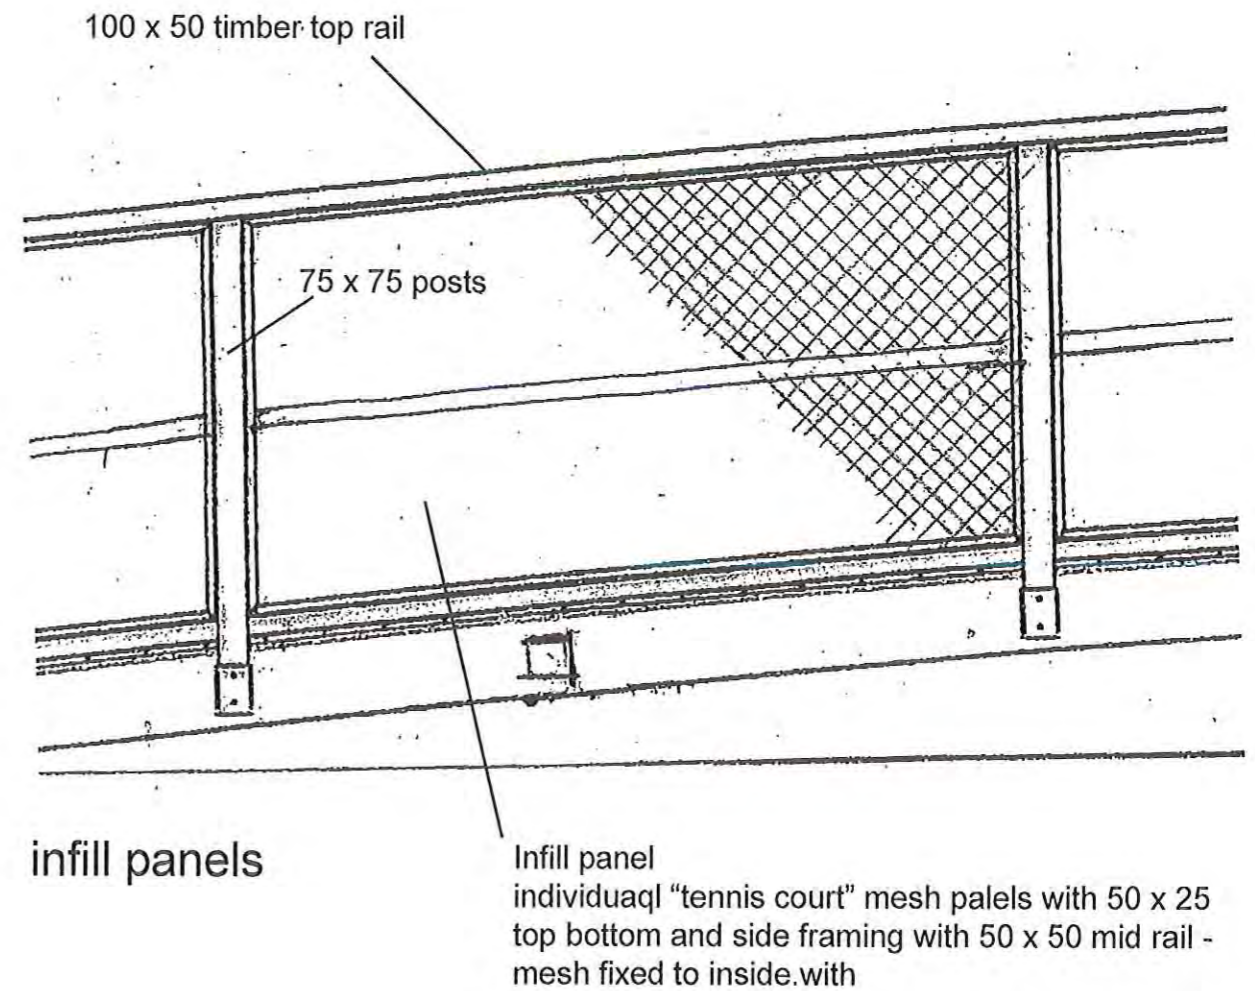

scale 1:50 (at A3)
date - Oct '16
ref. 1454/07

-6 DEC 2016

Proposed Bridge to Lake Island - construction

scale 1:20 & 1:10 (at A3)
 date - Oct '16
 ref. 1454/08

Proposed Alterations to the Hackness Grange Hotel
 Hackness, Scarborough, North Yorkshire
 For: Mr. R. Brooks