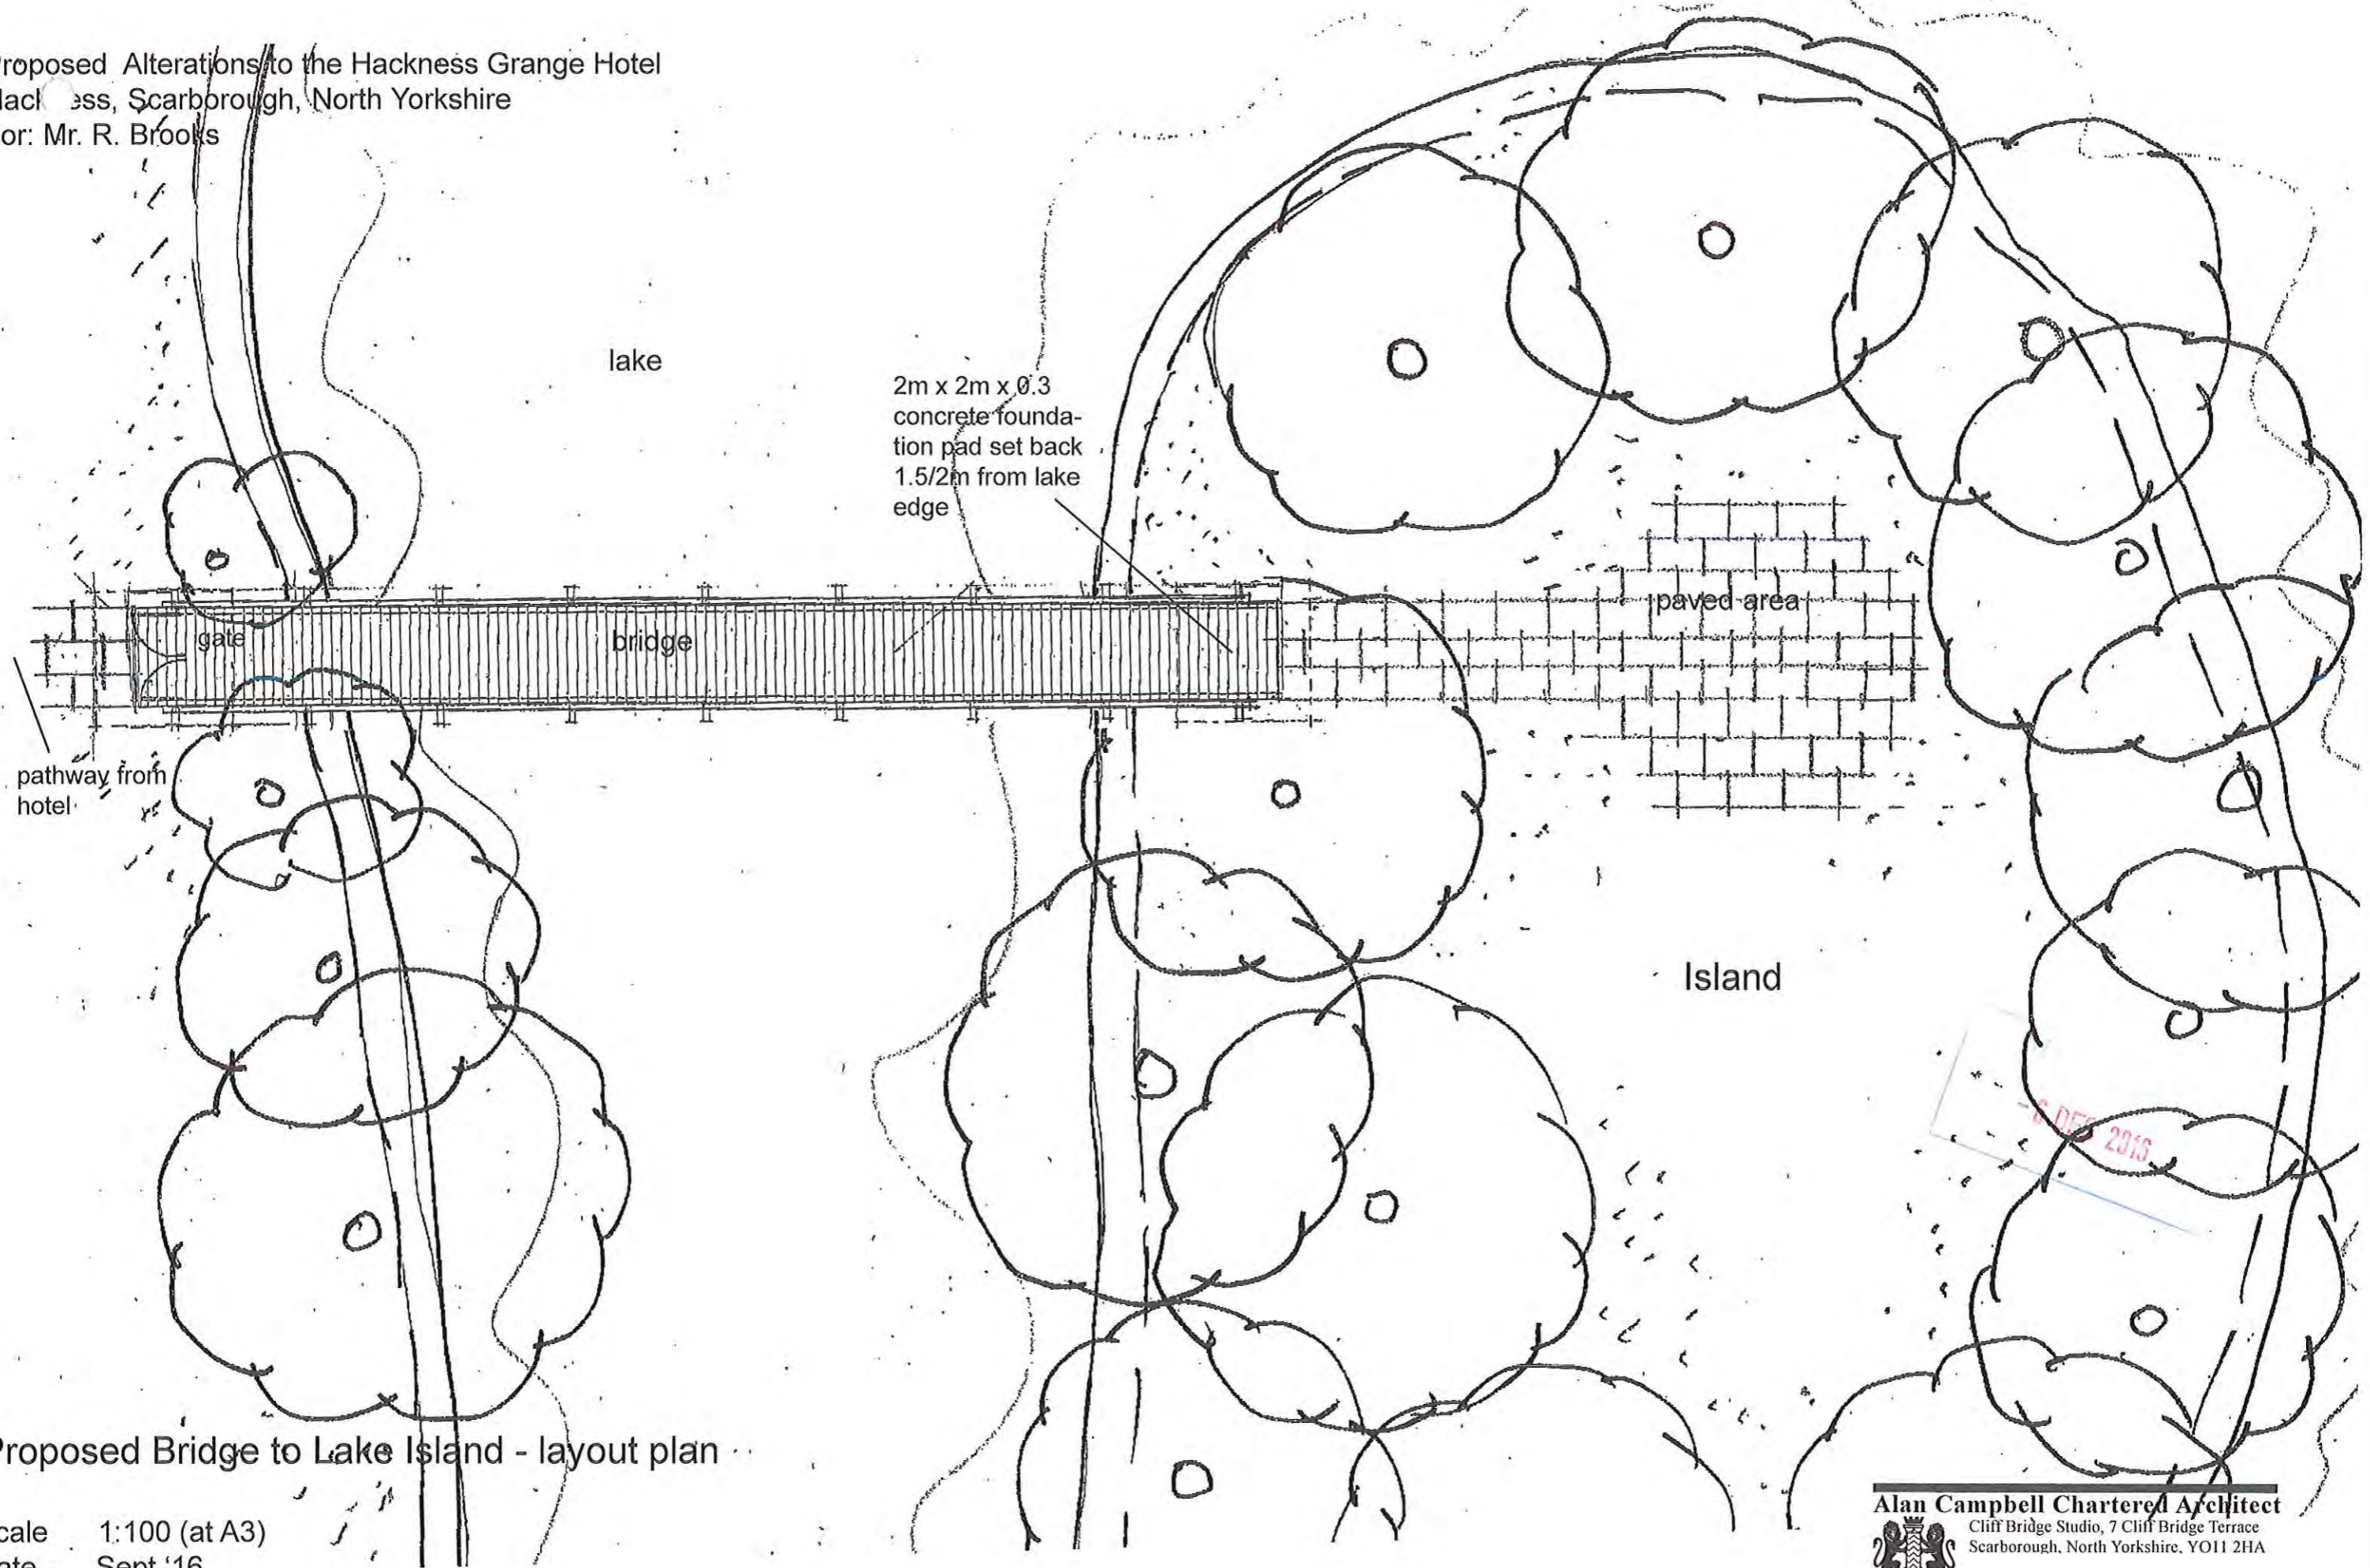

Proposed Alterations to the Hackness Grange Hotel
 Hackness, Scarborough, North Yorkshire
 For: Mr. R. Brooks

proposed "Giverny"
 bridge to island

-6 DEC 2016

Proposed Bridge to Lake Island - location plan

scale 1:500 & n.t.s.
 date - Sept '16
 ref. 1454/05

Proposed Alterations to the Hackness Grange Hotel
Hackness, Scarborough, North Yorkshire
For: Mr. R. Brooks

Proposed Bridge to Lake Island - layout plan

scale 1:100 (at A3)
date - Sept '16
ref. 1454/06

Proposed Alterations to the Hackness Grange Hotel
Hackness, Scarborough, North Yorkshire
For: Mr. R. Brooks

-6 DEC 2013

Proposed Bridge to Lake Island - construction

scale 1:50 (at A3)
date - Oct '16
ref. 1454/07

-6 DEC 2016

Proposed Bridge to Lake Island - construction

scale 1:20 & 1:10 (at A3)
 date - Oct '16
 ref. 1454/08

Proposed Alterations to the Hackness Grange Hotel
 Hackness, Scarborough, North Yorkshire
 For: Mr. R. Brooks