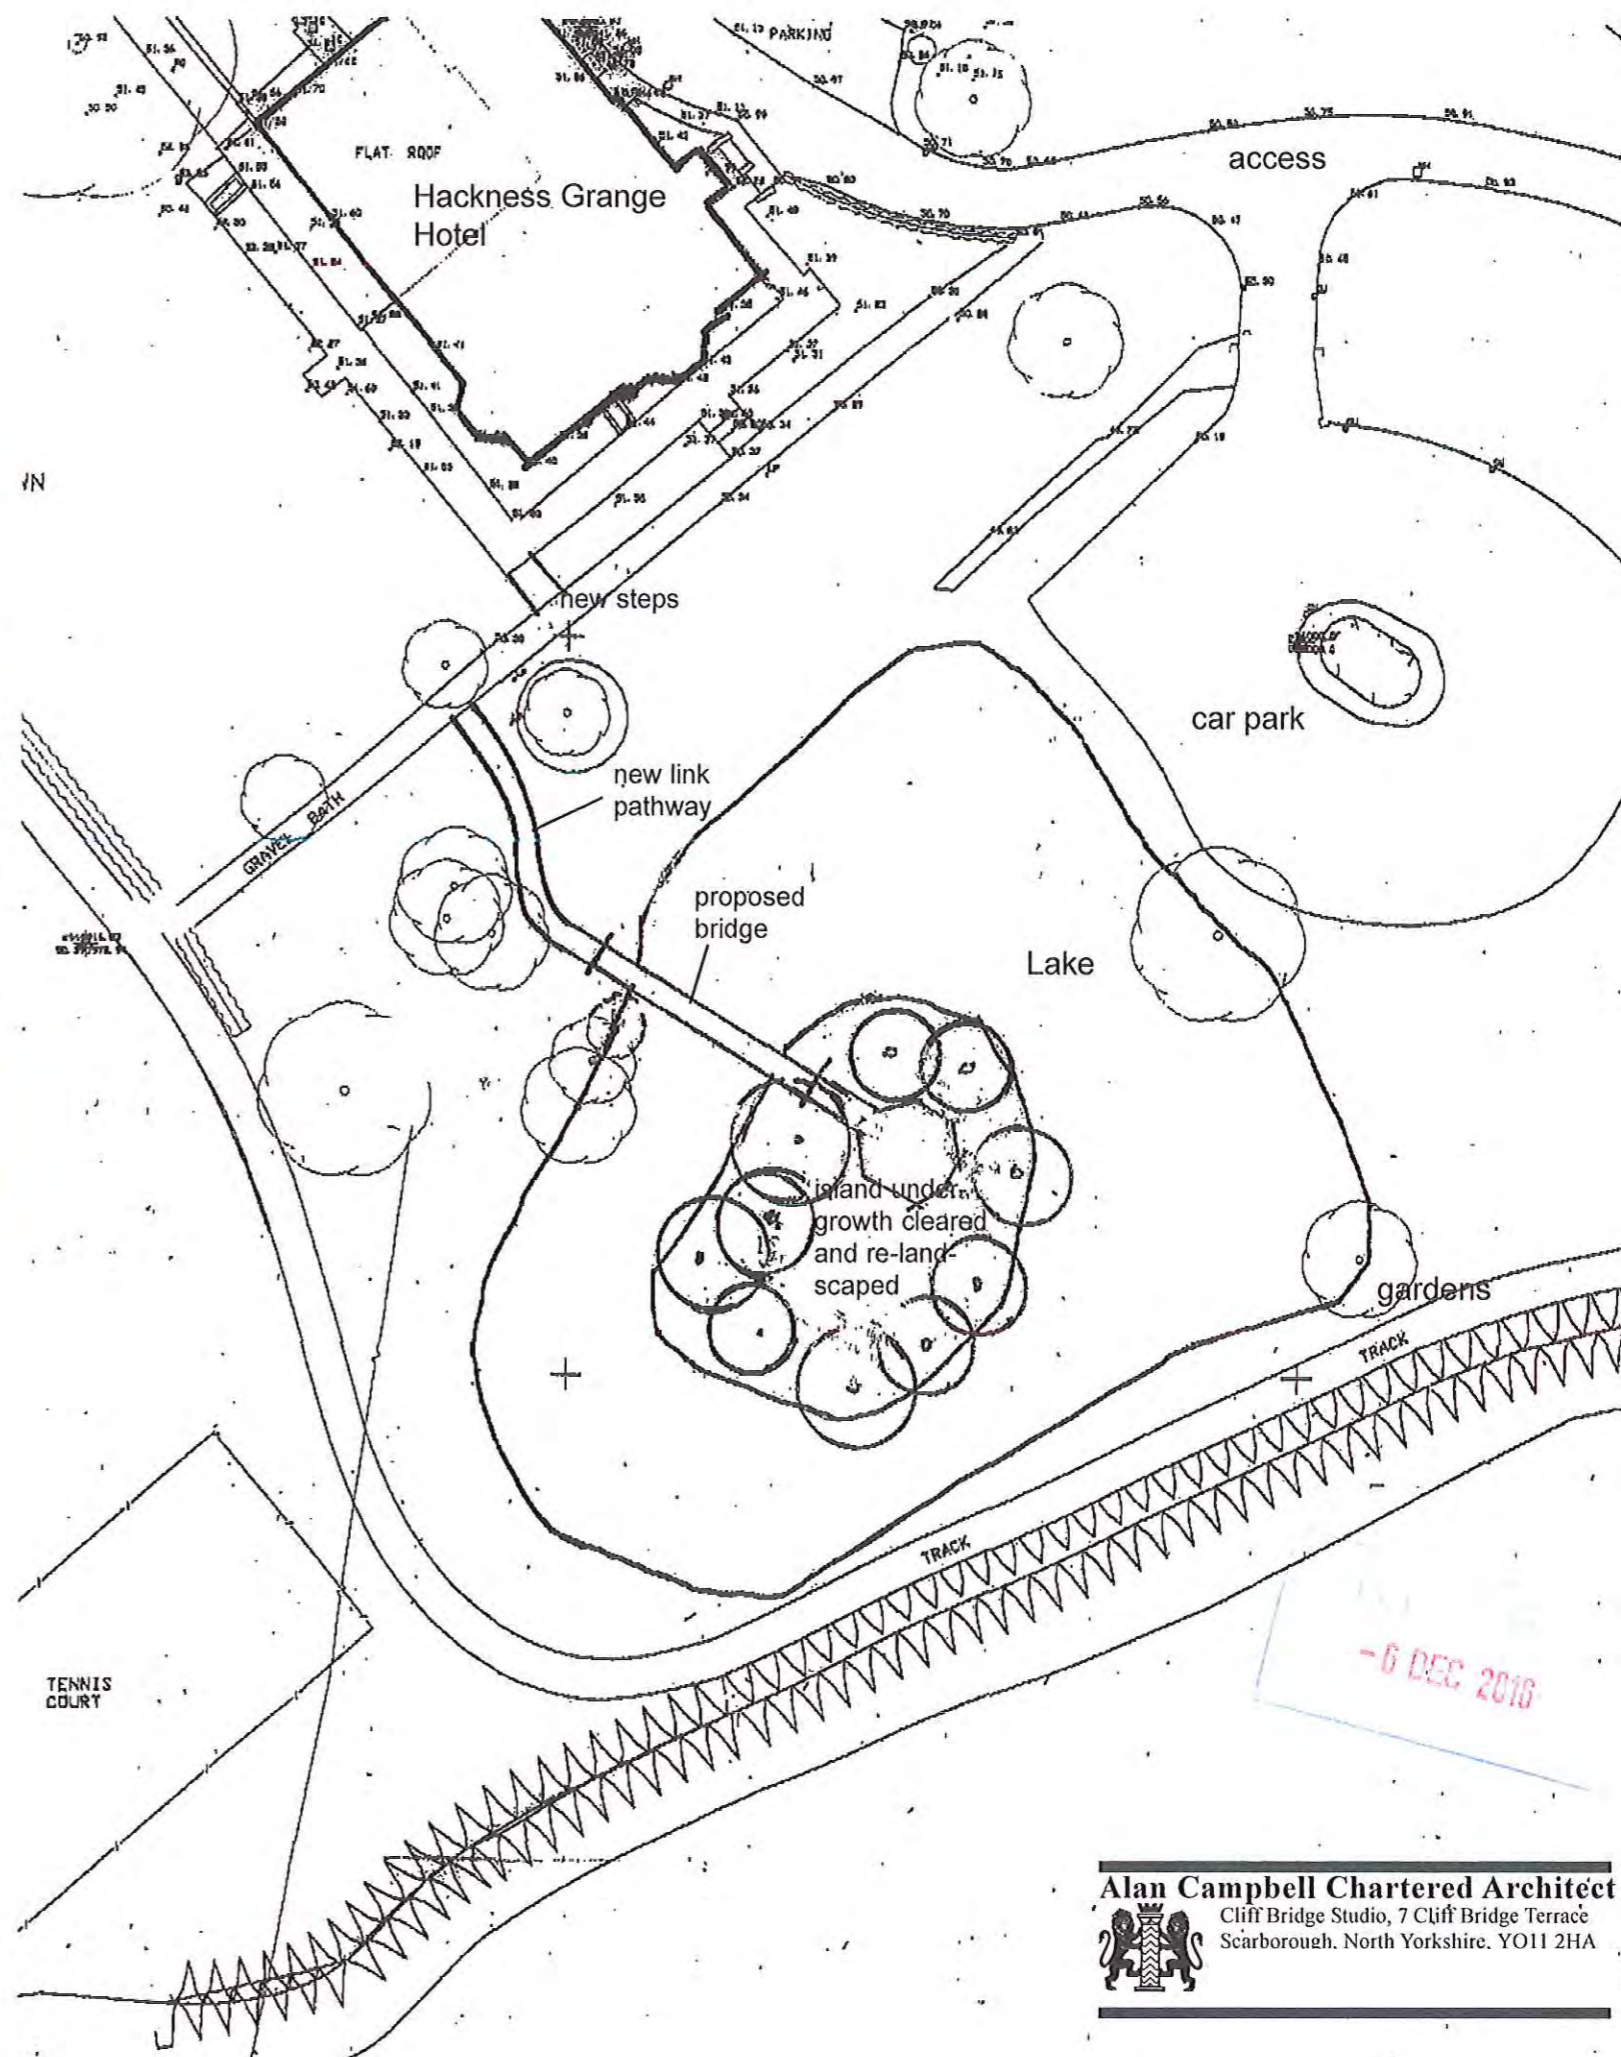

Proposed Alterations to the Hackness Grange Hotel
 Hackness, Scarborough, North Yorkshire
 For: Mr. R. Brooks

proposed "Giverny"
 bridge to island

-6 DEC 2016

Proposed Bridge to Lake Island - location plan

scale 1:500 & n.t.s.
 date - Sept '16
 ref. 1454/05

Proposed Alterations to the Hackness Grange Hotel
Hackness, Scarborough, North Yorkshire
For: Mr. R. Brooks

Proposed Bridge to Lake Island - layout plan

scale 1:100 (at A3)
date - Sept '16
ref. 1454/06

Proposed Alterations to the Hackness Grange Hotel
Hackness, Scarborough, North Yorkshire
For: Mr. R. Brooks

-6 DEC 2013

Proposed Bridge to Lake Island - construction

scale 1:50 (at A3)
date - Oct '16
ref. 1454/07

-6 DEC 2016

Proposed Bridge to Lake Island - construction

scale 1:20 & 1:10 (at A3)
 date - Oct '16
 ref. 1454/08

Proposed Alterations to the Hackness Grange Hotel
 Hackness, Scarborough, North Yorkshire
 For: Mr. R. Brooks