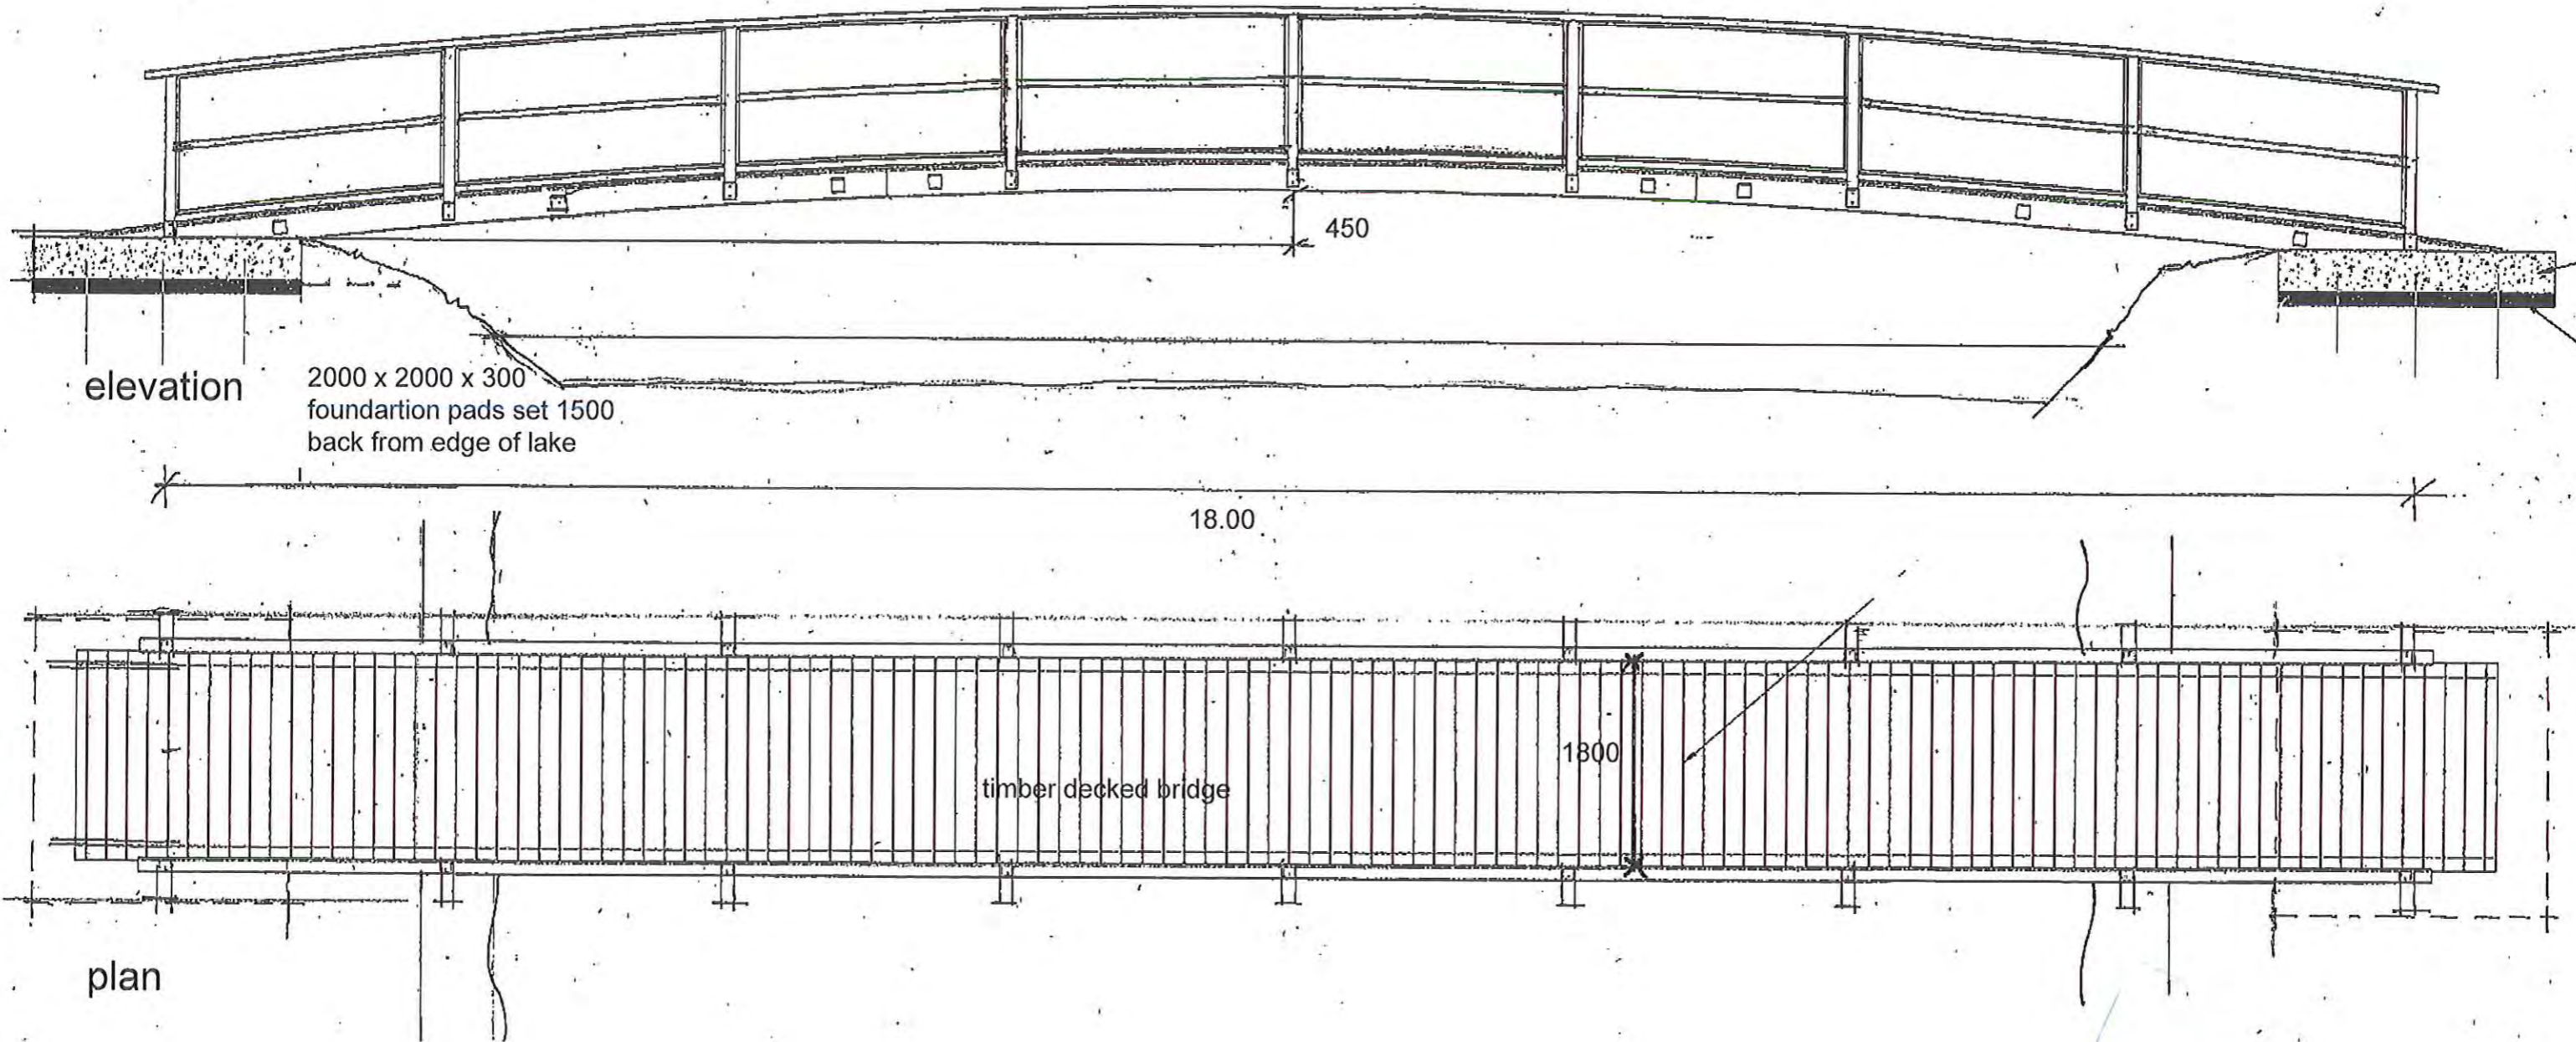

scale 1:500 & n.t.s.
 date - Sept '16
 ref. 1454/05

Proposed Alterations to the Hackness Grange Hotel
Hackness, Scarborough, North Yorkshire
For: Mr. R. Brooks

Proposed Bridge to Lake Island - layout plan

scale 1:100 (at A3)
date - Sept '16
ref. 1454/06

Proposed Alterations to the Hackness Grange Hotel
Hackness, Scarborough, North Yorkshire
For: Mr. R. Brooks

-6 DEC 2013

Proposed Bridge to Lake Island - construction

scale 1:50 (at A3)
date - Oct '16
ref. 1454/07

-6 DEC 2016

Proposed Bridge to Lake Island - construction

scale 1:20 & 1:10 (at A3)
 date - Oct '16
 ref. 1454/08

Proposed Alterations to the Hackness Grange Hotel
 Hackness, Scarborough, North Yorkshire
 For: Mr. R. Brooks