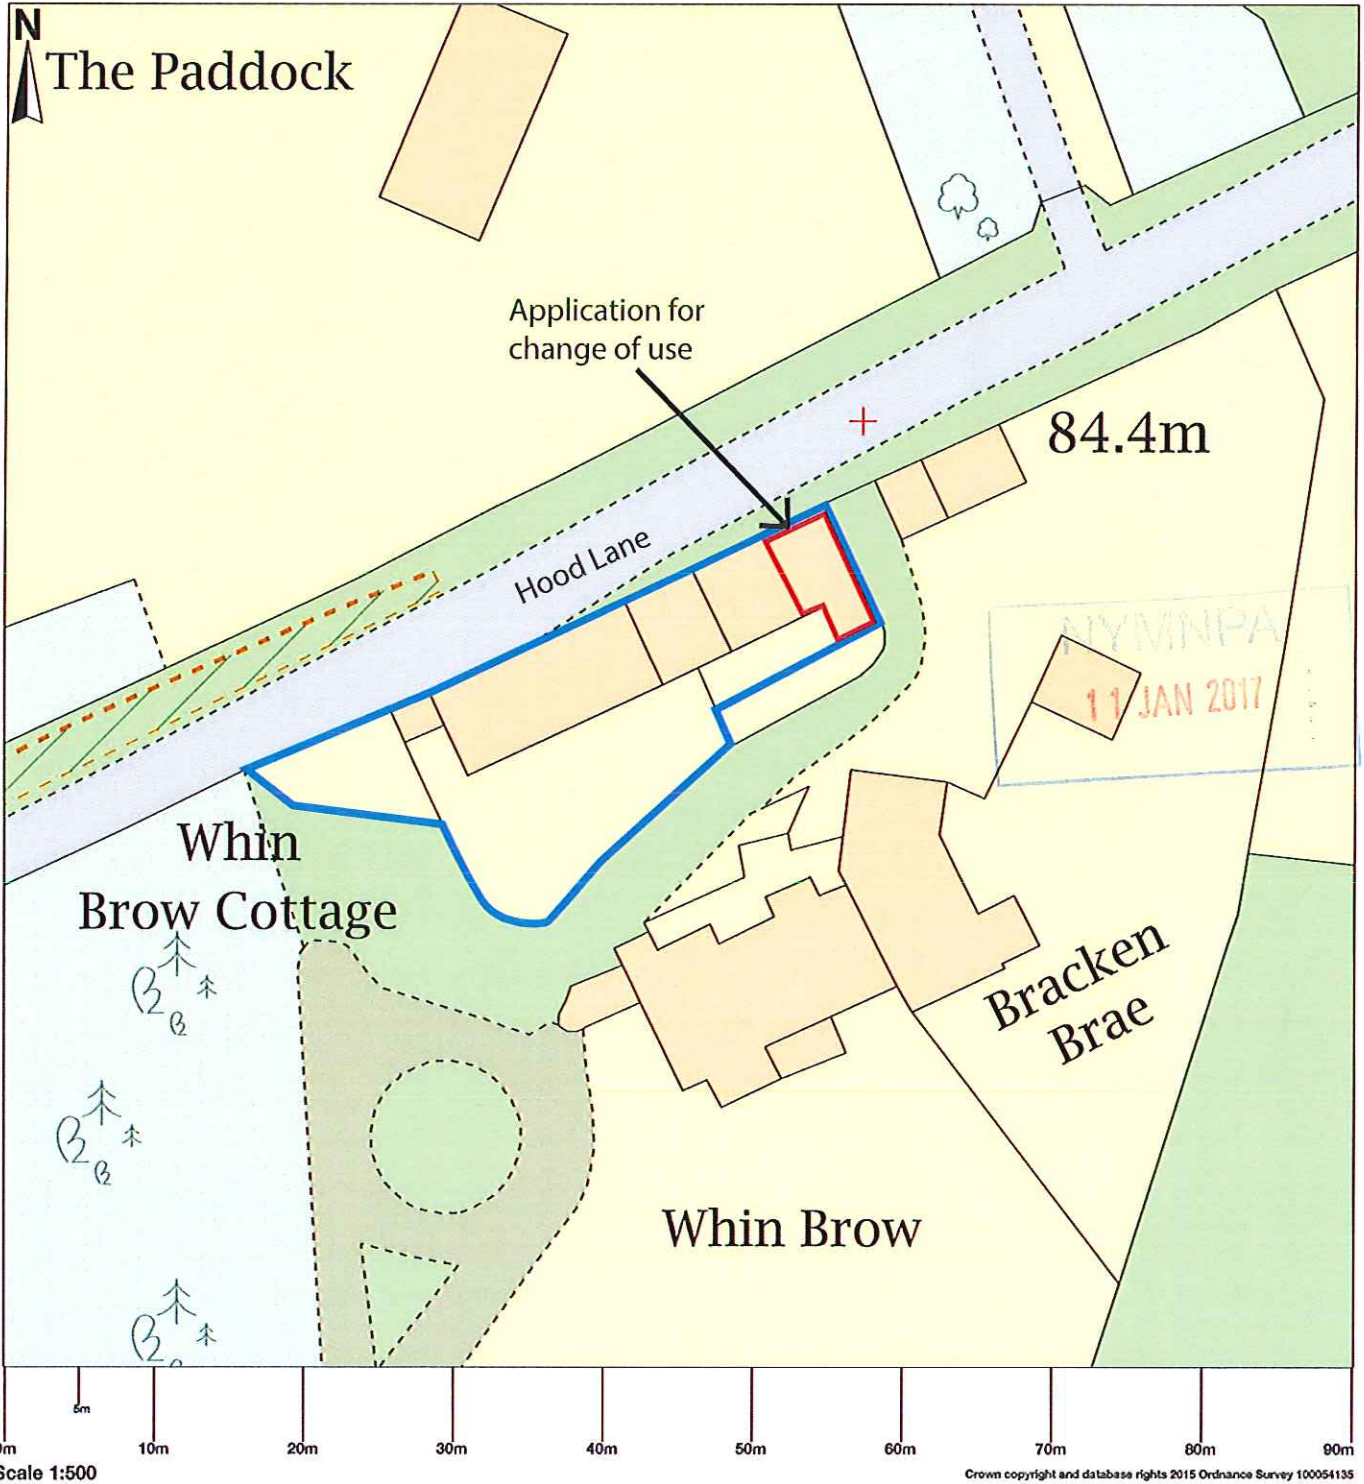

Whin Brow Cottage, Hood Lane, Cloughton, Scarborough, YO13 0AT

Map area bounded by: 501156.0,495368.0,501246.0,495458.0. Produced on 10 January 2017 from the ¹ National Geographic Database and incorporating surveyed revision available at this date. Reproduction in whole or part ² prohibited without the prior permission of Ordnance Survey. - Crown copyright 2017. Supplied by UKPlanningMaps.com a licensed ¹ partner (100054135). Unique plan reference: b90b/133749/183897