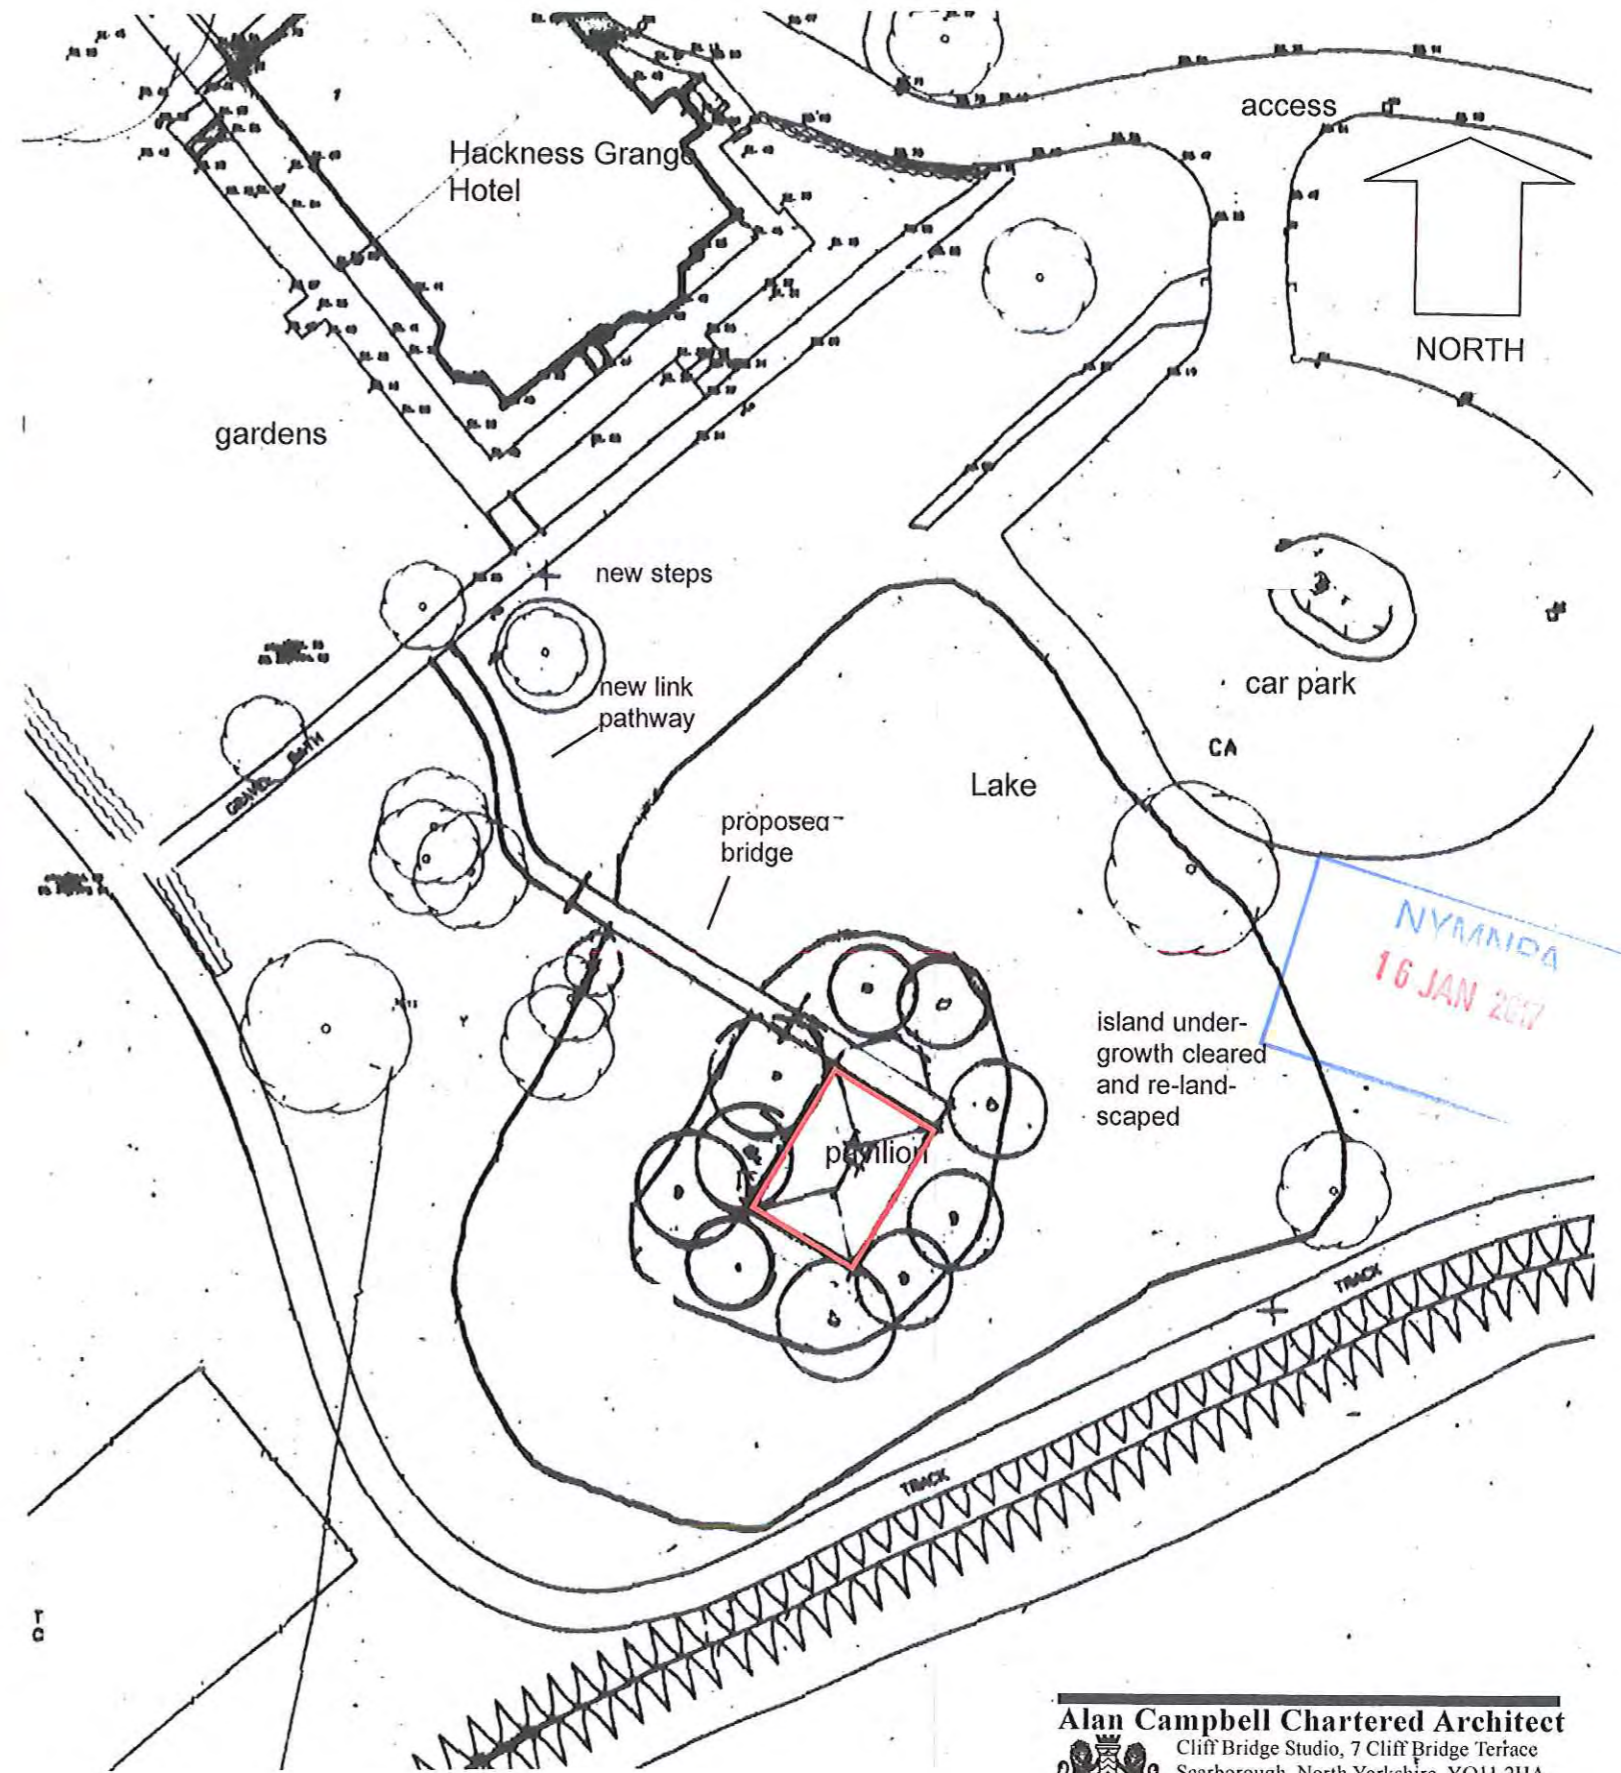

Proposed New Pavilion at Hackness Grange Hotel  
 Hackness, Scarborough, North Yorkshire  
 For: Mr. R. Brooks

proposed "Giverny"  
 bridge to island

Proposed Pavilion on Lake Island - location plan

scale 1:500 & n.t.s.  
 date - October '16  
 ref. 1454/09

**Alan Campbell Chartered Architect**  
 Cliff Bridge Studio, 7 Cliff Bridge Terrace  
 Scarborough, North Yorkshire, YO11 2HA

OS Licence No 100009208