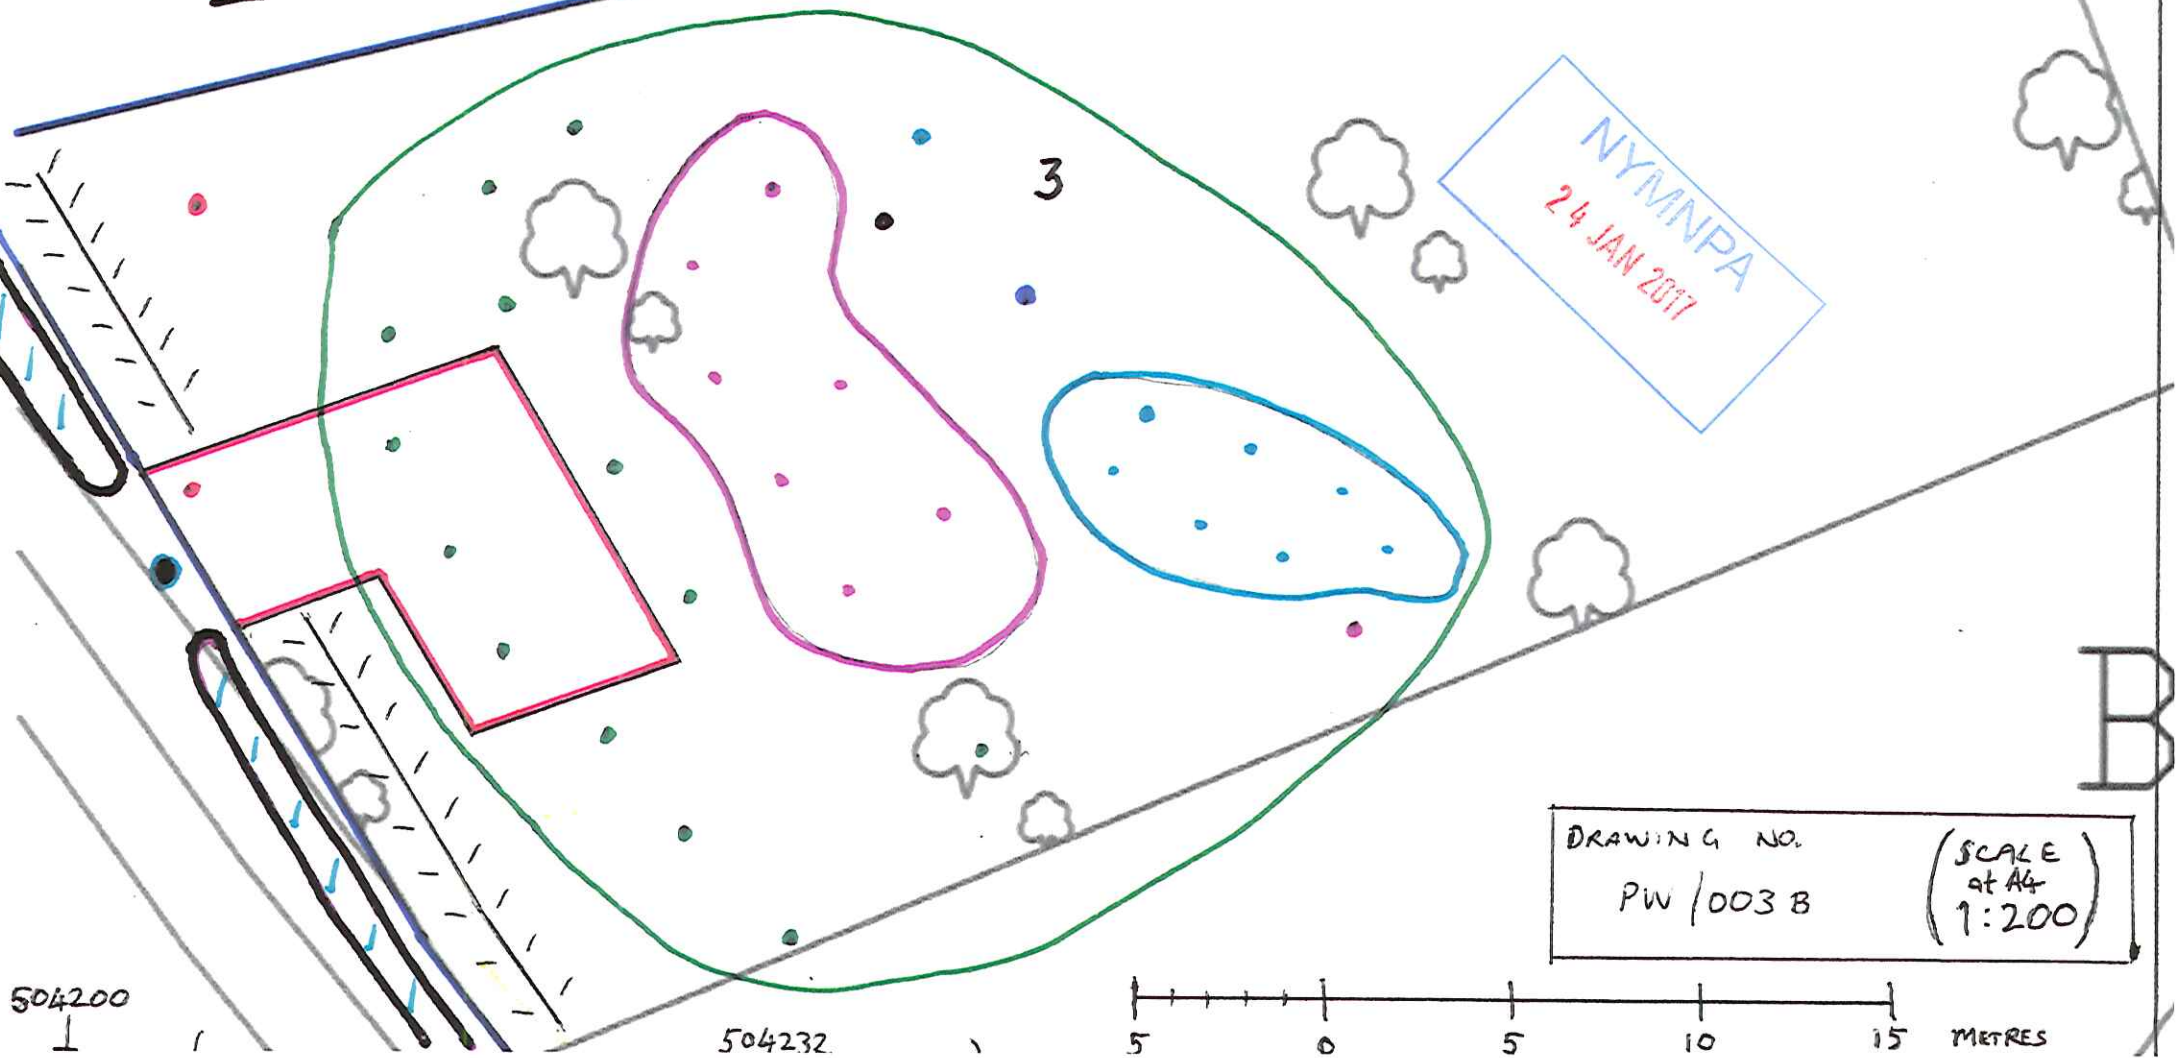

504300

- Oak
- Ash
- Birch
- Horse Chestnut
- Wild Cherry
- Hawthorn
- ▬ Perimeter of car park.
- - - Ditch
- ▬ Hawthorn hedge

832

DRAWING NO.  
PW / 003 B

(SCALE  
at A4  
1:200)

504200

504232

B