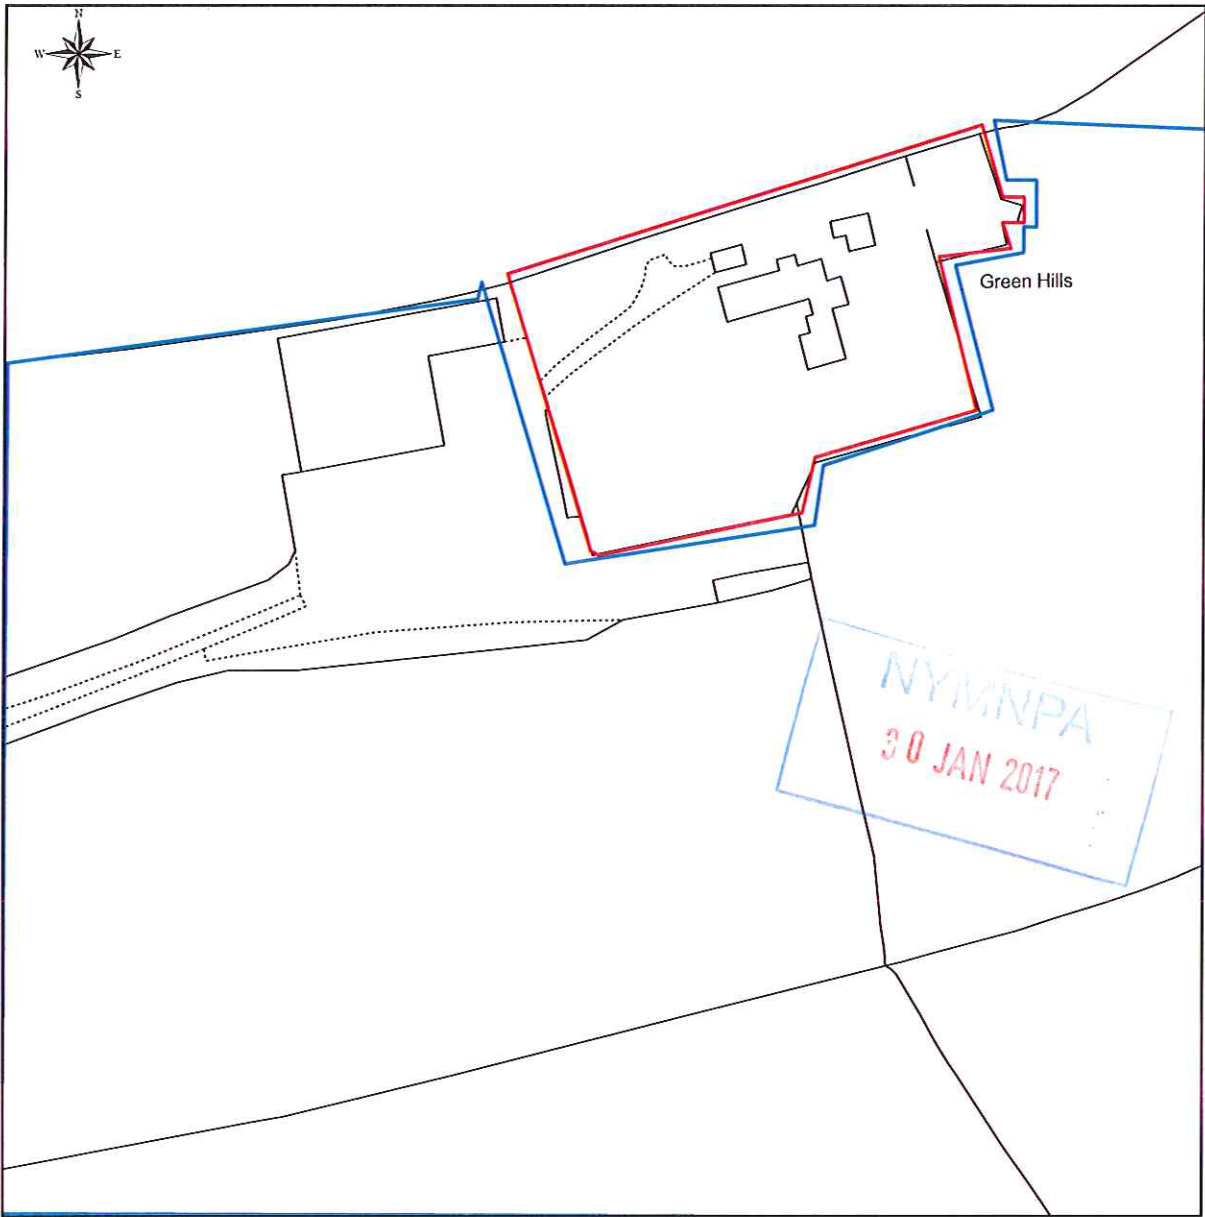

location plan

This Plan includes the following Licensed Data: OS MasterMap Black and White PDF Location Plan by the Ordnance Survey National Geographic Database and incorporating surveyed revision available at the date of production. Reproduction in whole or in part is prohibited without the prior permission of Ordnance Survey. The representation of a road, track or path is no evidence of a right of way. The representation of features, as lines is no evidence of a property boundary. © Crown copyright and database rights, 2017. Ordnance Survey 0100031673

0m 20m 40m 60m 80m 100m

Scale: 1:1250, paper size: A4

Mr I Sheveling

location plan for Green Hills Farm, Whitby Road, Robin Hood's Bay, Whitby YO22 4PJ

Riverside Design 1972

Eustace House Raw Whitby North Yorkshire YO22 4PP Telephone 01947 881242