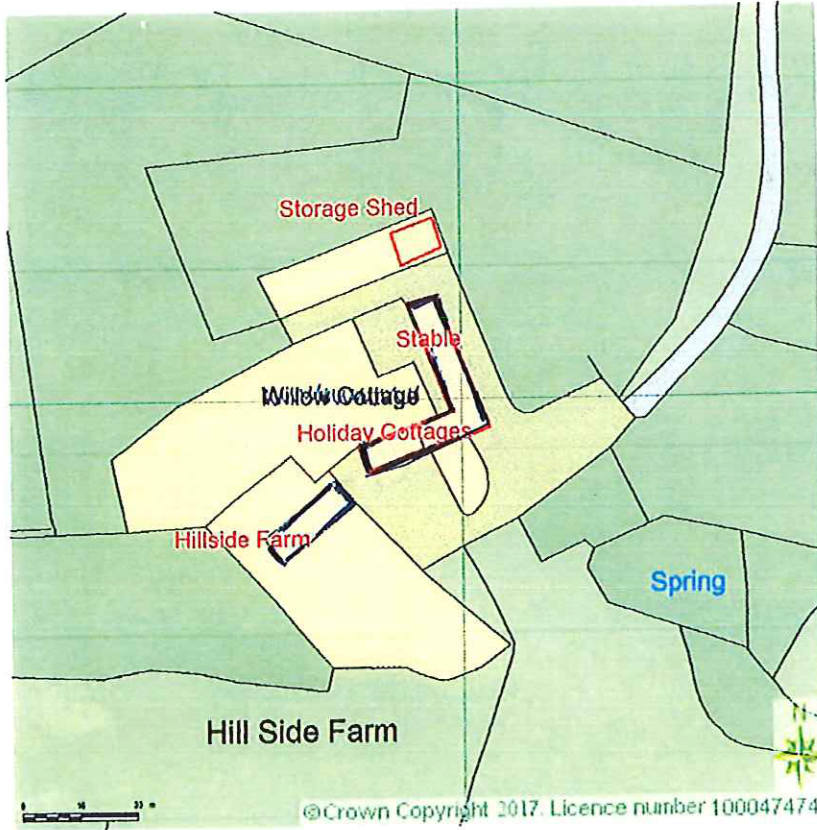

NYMWPDA  
07 FEB 2017

**SITE LOCATION PLAN  
AREA 2 HA  
SCALE 1:1250 on A4  
CENTRE COORDINATES: 499092, 497997**

Supplied by Streetwise Maps Ltd  
www.streetwise.net  
Licence No: 100047474  
15/02/2017 09:46