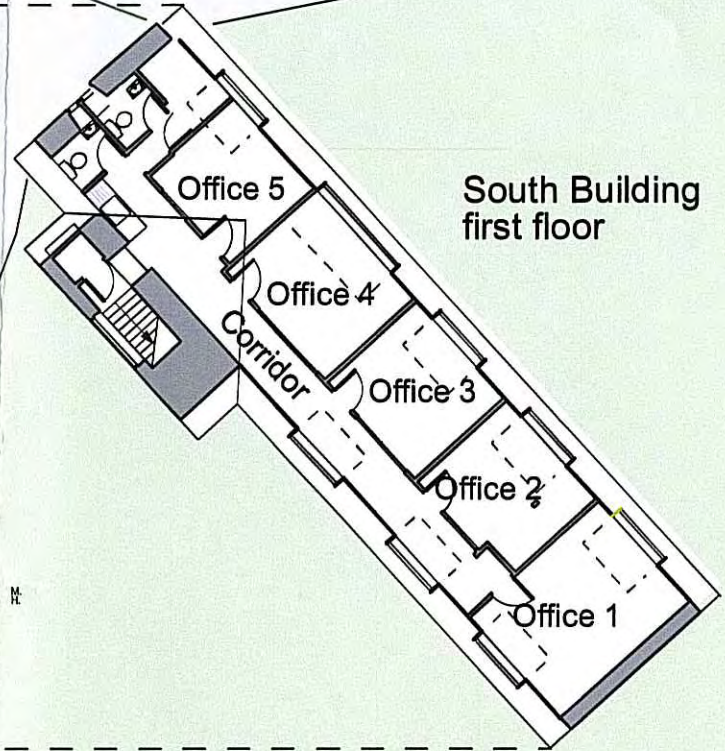

NVA/AN/04  
 16 FEB 2017

New Wall  
 Existing Wall

<b>ARCHITYPE</b> <small>The Marrow Store 18, Leathemarle Street, London SE1 3JA</small>	Job DALBY FOREST CENTRE	Title REFURBISHMENT PLAN	Scale 1:200 @ A1
	Client FORESTRY COMMISSION ENGLAND	Drawing ARCHITYPE - 4395/PL/04	Revision B

Date 15/10/03

Job DALBY FOREST CENTRE	Title REFURBISHMENT PLAN	Scale 1:200 @ A1
Client FORESTRY COMMISSION ENGLAND	Drawing ARCHITYPE - 4395/PL/04	Revision B
	Date 15/10/03	

NYMNP  
21 MAR 2017