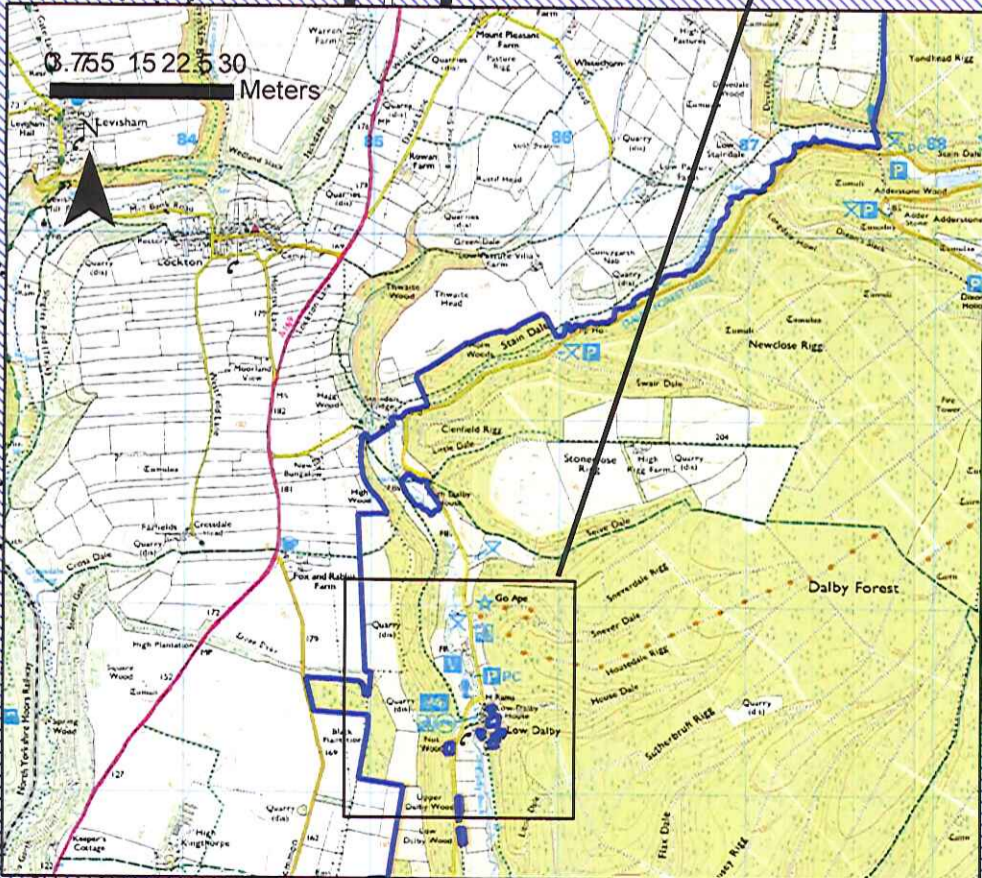

Arts Residencies Dalby Courtyard

Forestry Commission
England

SITE

16 FEB 2017

1:12,500

Printed Date:

This map is reproduced from Ordnance Survey material with the permission of Ordnance Survey on behalf of the Controller of Her Majesty's Stationery Office. Crown Copyright and Database Right. Ordnance Survey 100049300, 2017.

KEY:

-  Forestry Commission Land Management Area
-  Proposed development
-  Existing forest roads

DO NOT SCALE - IF IN DOUBT, ASK

 Forestry Commission England		Yorkshire FD	
Project: Artists Residencies			
Title: Site Location Plan			
Dwg no: NYMNP/PA		Revision: A	
Scale: WHEN PRINTED AT A3 SIZE		Date: 28 February 2017	
Drawn: M O'Vastar		Checked:	
			
<p><small>This map is reproduced from Ordnance Survey material with the permission of Ordnance Survey on behalf of the Controller of Her Majesty's Stationery Office, Crown copyright. Unauthorised reproduction infringes Crown copyright and may lead to prosecution or civil proceedings. Forestry Commission PGA 100025498 - 2014.</small></p>			