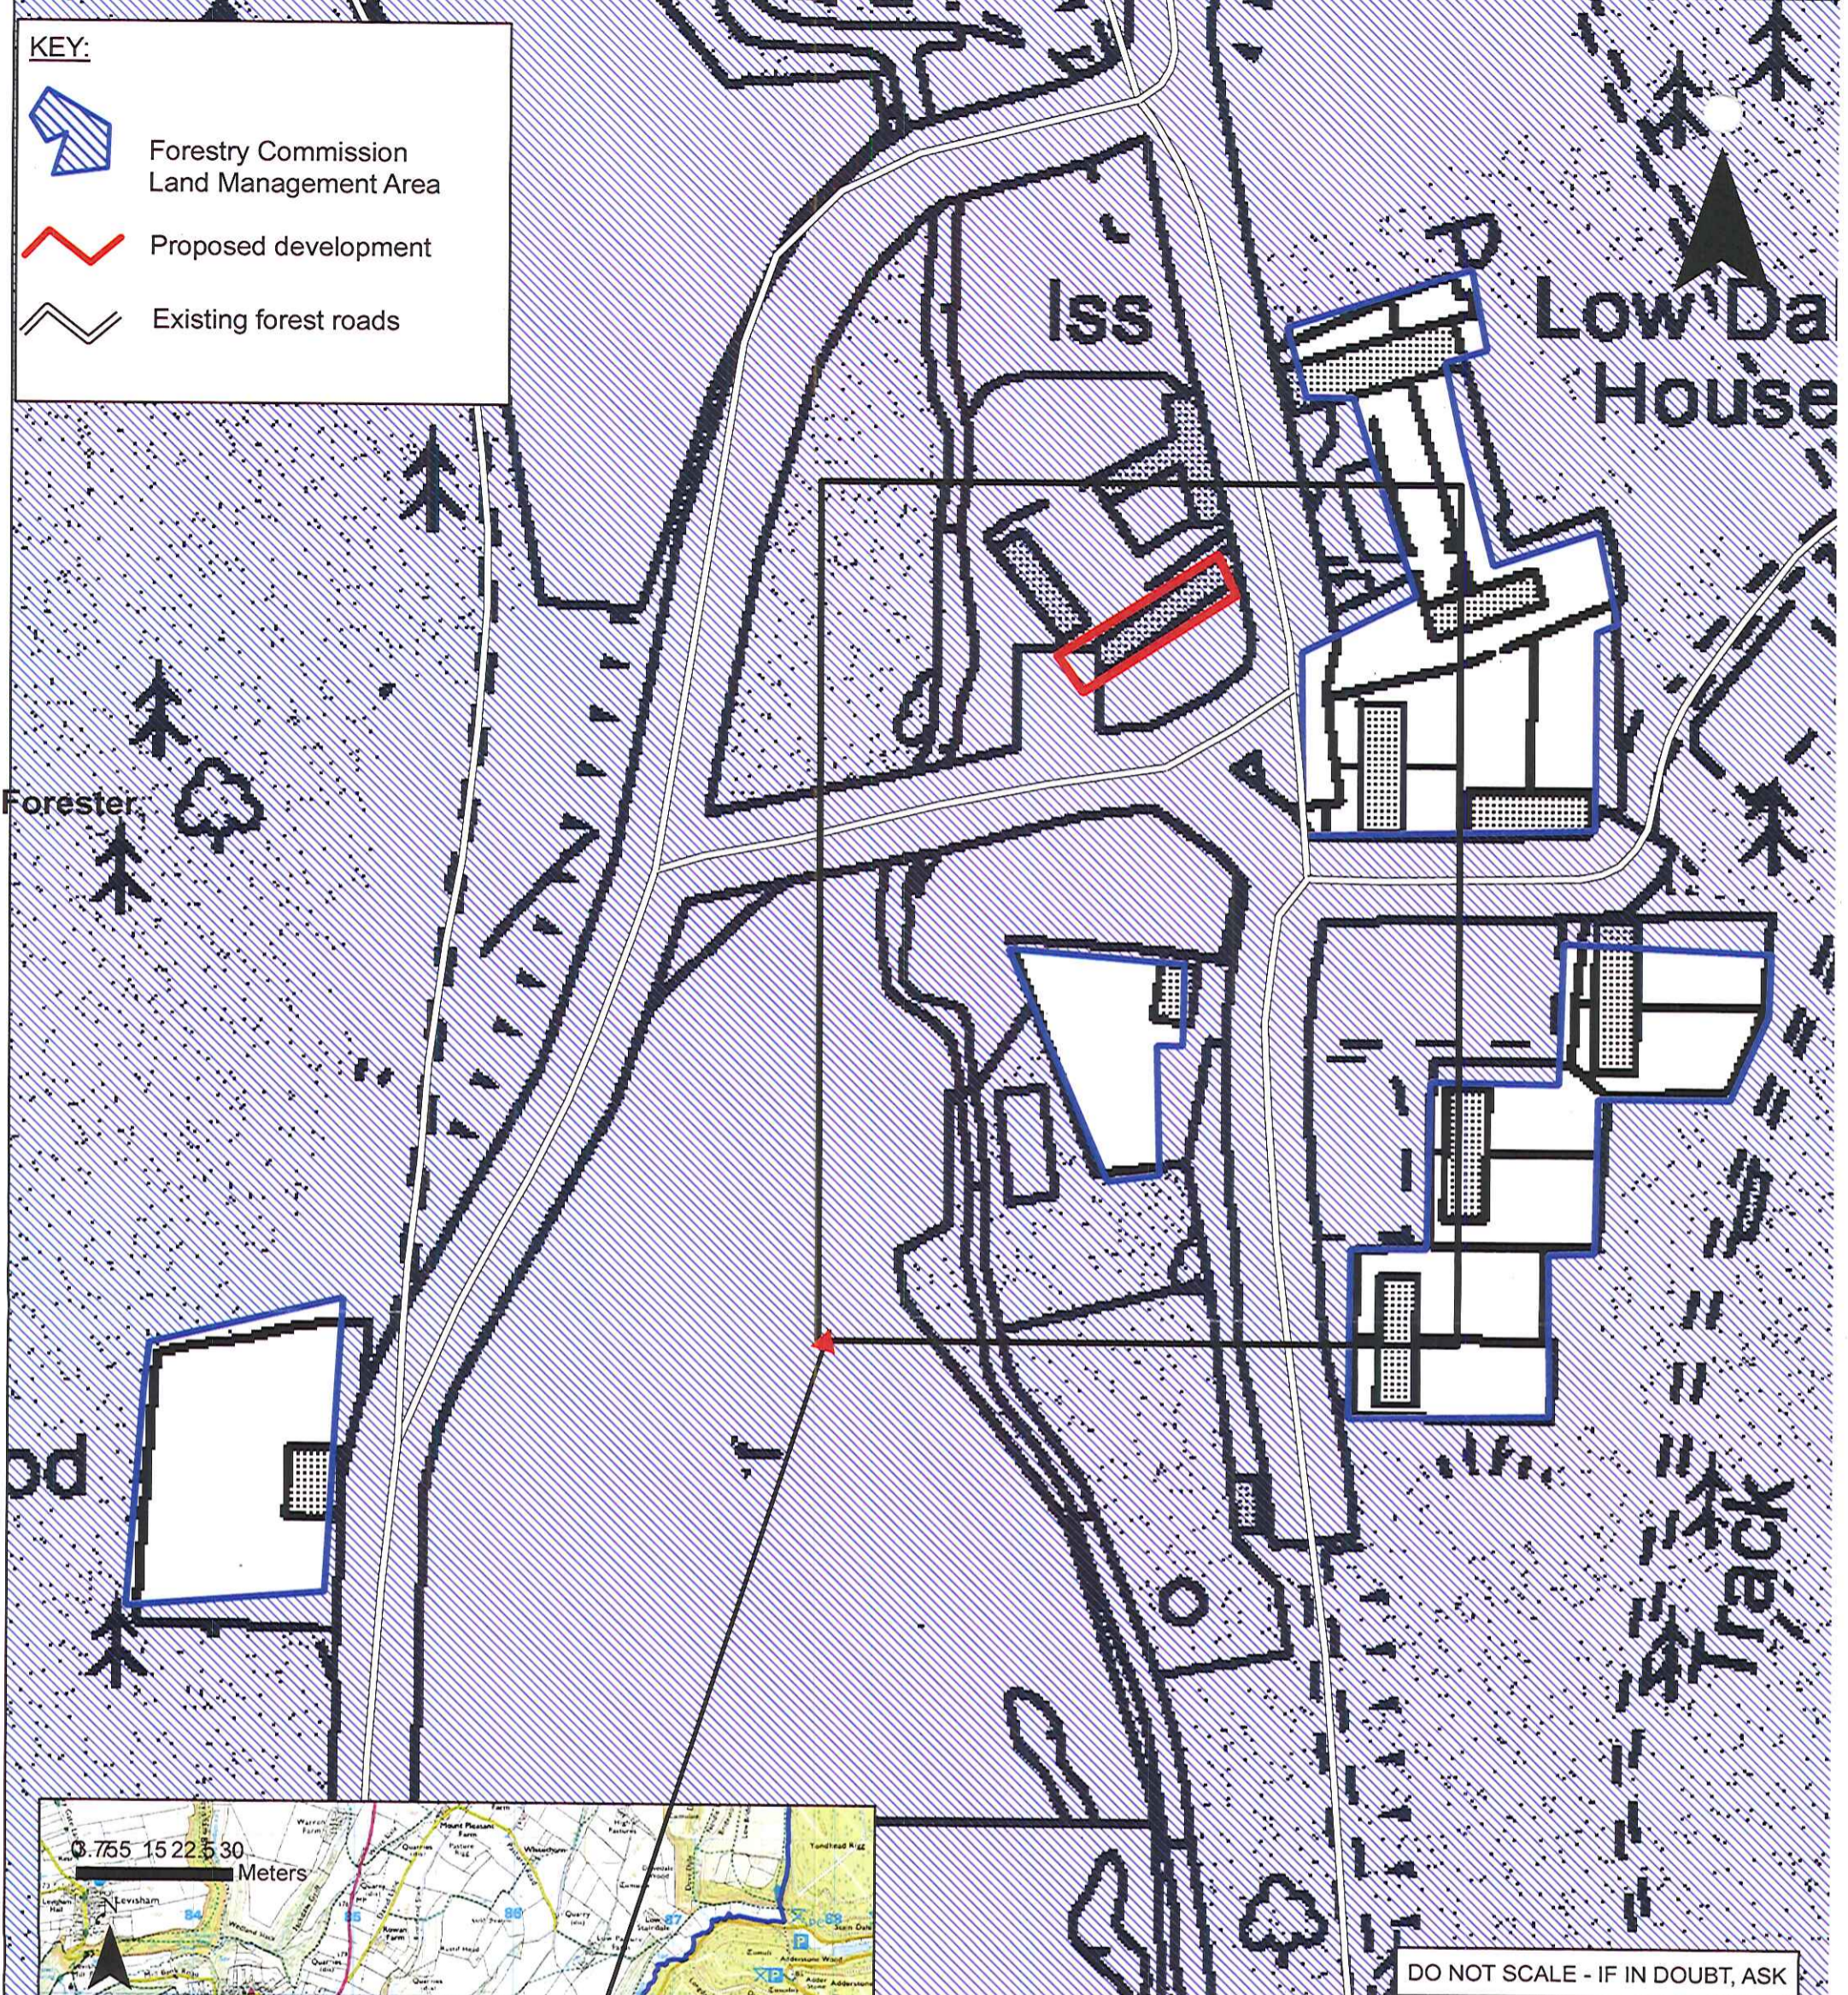

Arts Residencies Dalby Courtyard

Forestry Commission
England

SITE

16 FEB 2017

1:12,500

Printed Date:

This map is reproduced from Ordnance Survey material with the permission of Ordnance Survey on behalf of the Controller of Her Majesty's Stationery Office. Crown Copyright and Database Right. Ordnance Survey 100049300, 2017.

KEY:

-  Forestry Commission Land Management Area
-  Proposed development
-  Existing forest roads

DO NOT SCALE - IF IN DOUBT, ASK

 Forestry Commission England		Yorkshire FD	
Project: Artists Residencies			
Title: Site Location Plan			
Dwg no: NYMNP/PA		Revision: A	
Scale: WHEN PRINTED AT A3 SIZE		Date: 28 February 2017	
Drawn: M O'Vastar		Checked:	
			
<p><small>This map is reproduced from Ordnance Survey material with the permission of Ordnance Survey on behalf of the Controller of Her Majesty's Stationery Office, Crown copyright. Unauthorised reproduction infringes Crown copyright and may lead to prosecution or civil proceedings. Forestry Commission PGA 100025498 - 2014.</small></p>			