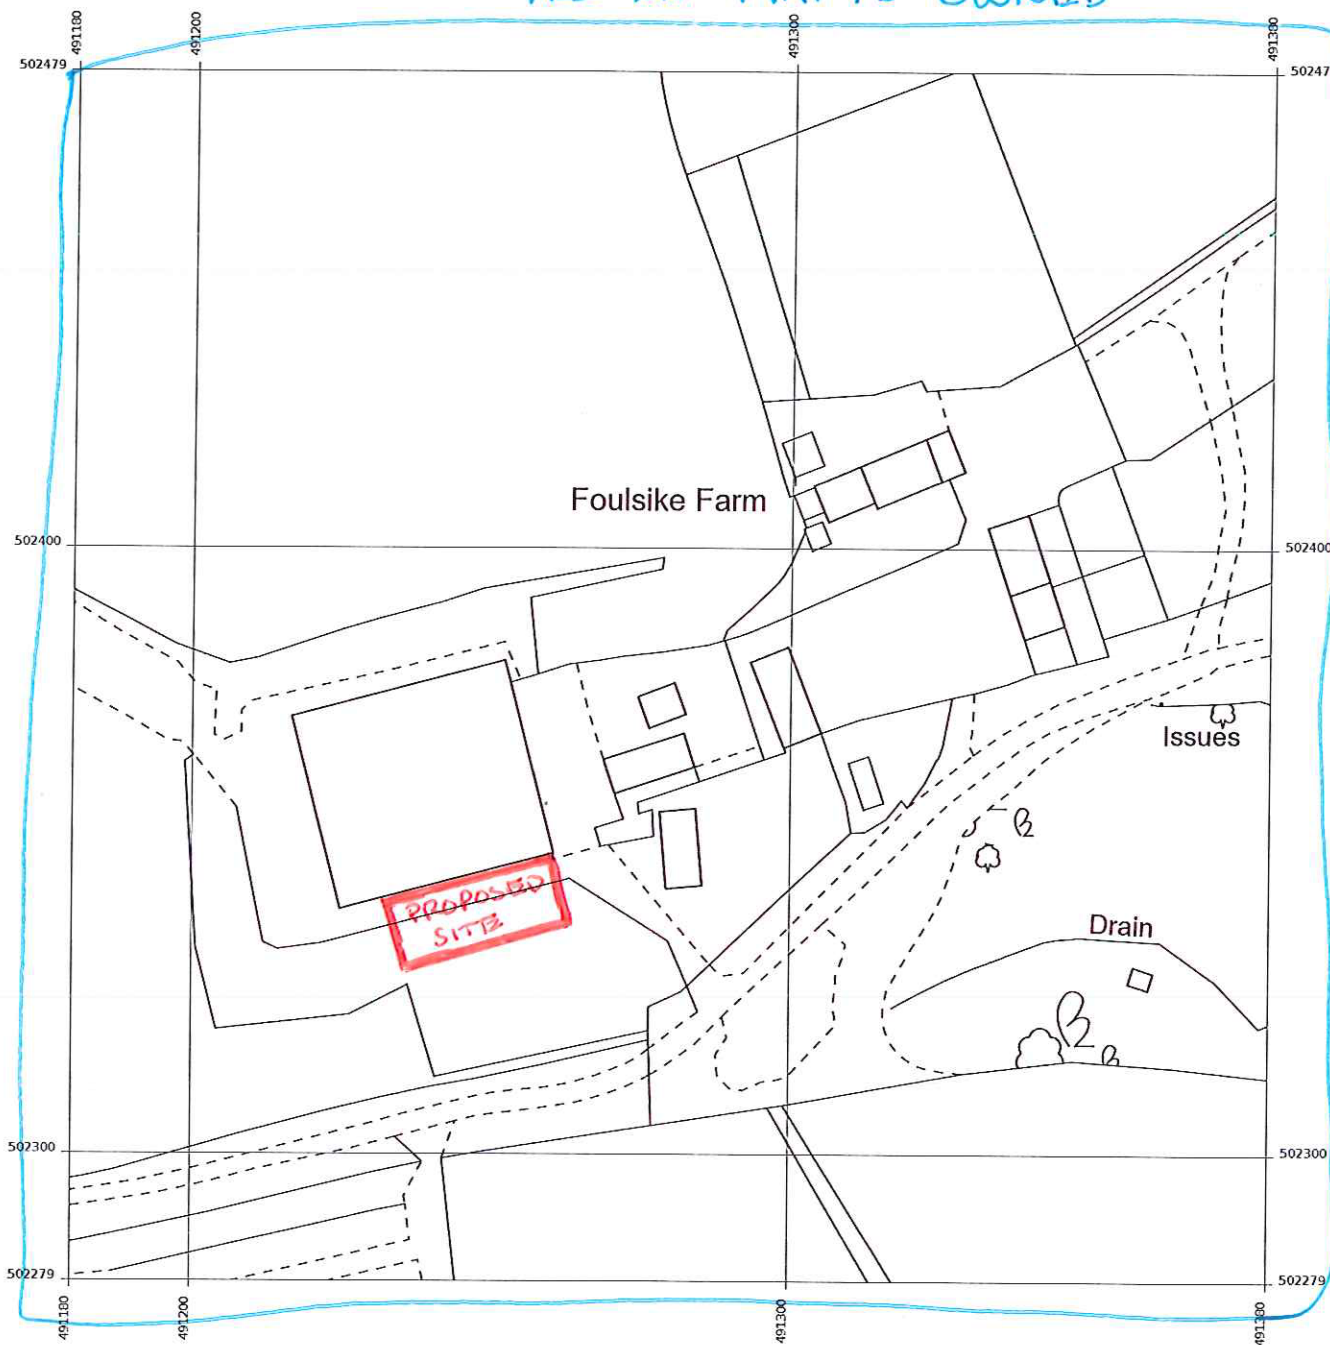

ALL ON MAP IS OWNED

Produced 21 Mar 2017 from the Ordnance Survey MasterMap (Topography) Database and incorporating surveyed revision available at this date.

The representation of a road, track or path is no evidence of a right of way. The representation of features as lines is no evidence of a property boundary.

1:1250

Foulisike Farm, Fylingdales, Whitby  
YO22 4QL

Supplied by: Stanfords 21 Mar 2017  
Licence: © Crown Copyright and  
database rights 2017 OS100035409  
Order Licence Reference: OI1104957  
Centre coordinates: 491280 502379