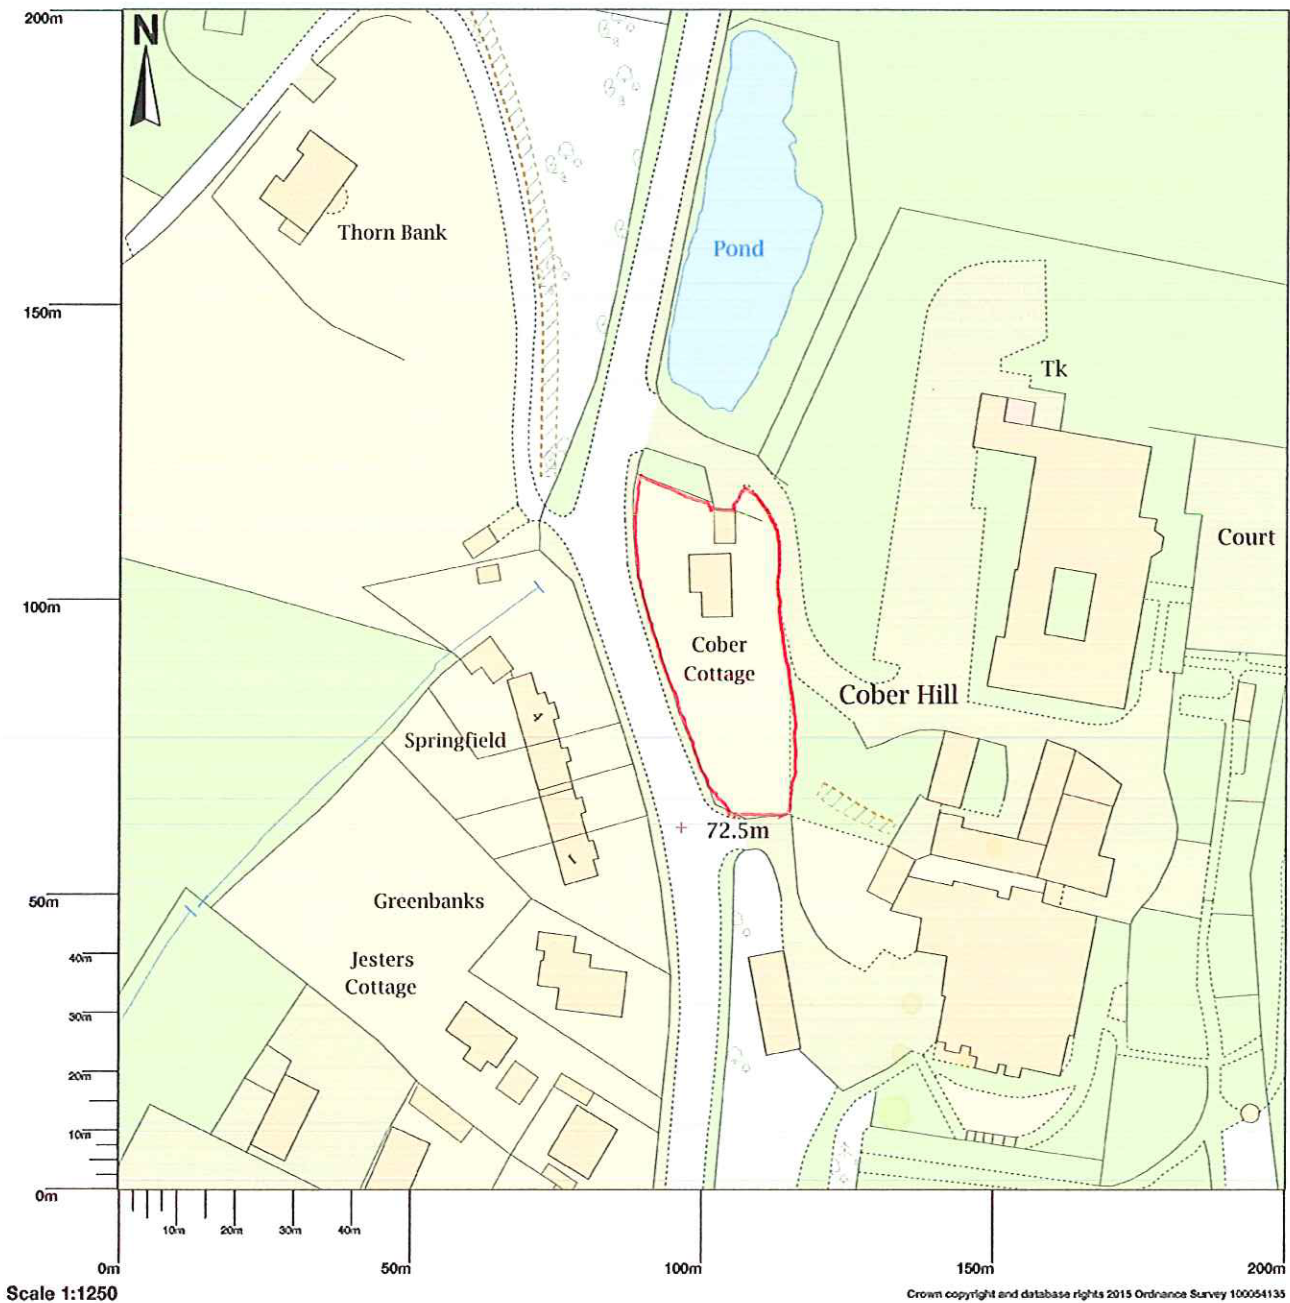

Cober Cottage, Newlands Road, Cloughton, Scarborough, YO13 0AR

Map shows area bounded by: 500888.0,494757.0,501088.0,494957.0 at a scale of 1:1250. The representation of a road, track or path is no evidence of a right of way. The representation of features as lines is no evidence of a property boundary.

Produced on 27 March 2017 from the Ordnance Survey National Geographic Database and incorporating surveyed revision available at this date. Reproduction in whole or part is prohibited without the prior permission of Ordnance Survey. © Crown copyright 2017. Supplied by UKPlanningMaps.com a licensed Ordnance Survey partner (100054135). Unique plan reference: p4b/150924/206946. Ordnance Survey and the OS Symbol are registered trademarks of Ordnance Survey, the national mapping agency of Great Britain. UKPlanningMaps logo and other designs are Copyright © copla ltd 2017