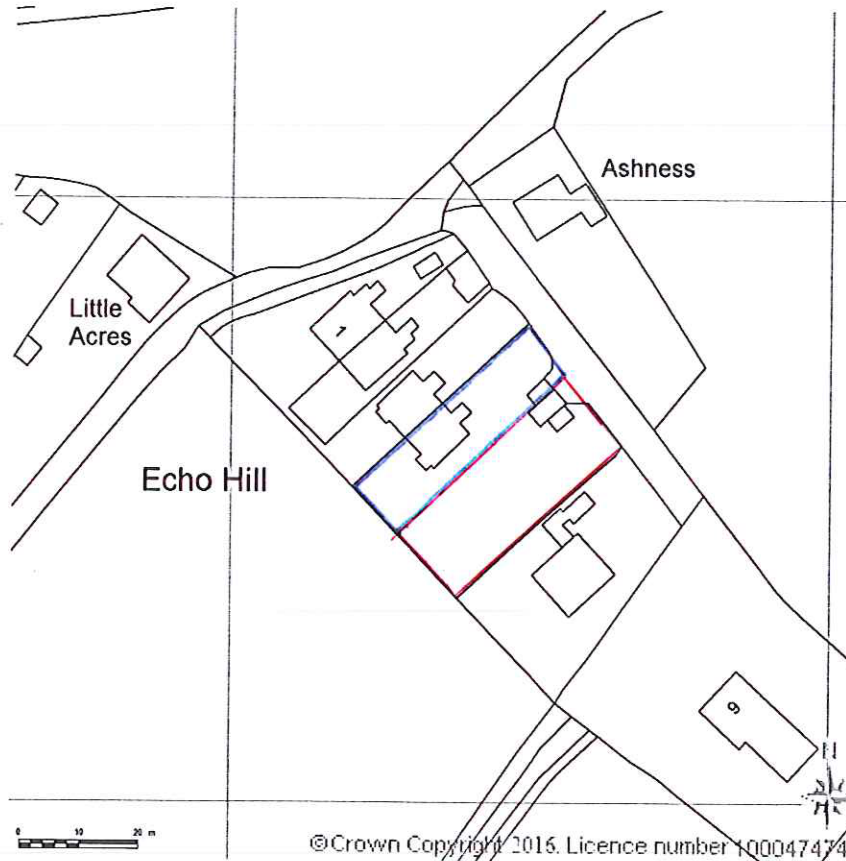

SITE LOCATION PLAN
AREA 2 HA
SCALE 1:1250 on A4
CENTRE COORDINATES: 487134, 508061

© Crown Copyright 2015. Licence number 100047474

Supplied by Streetwise Maps Ltd
www.streetwise.net
Licence No: 100047474
04/04/2017 14:10