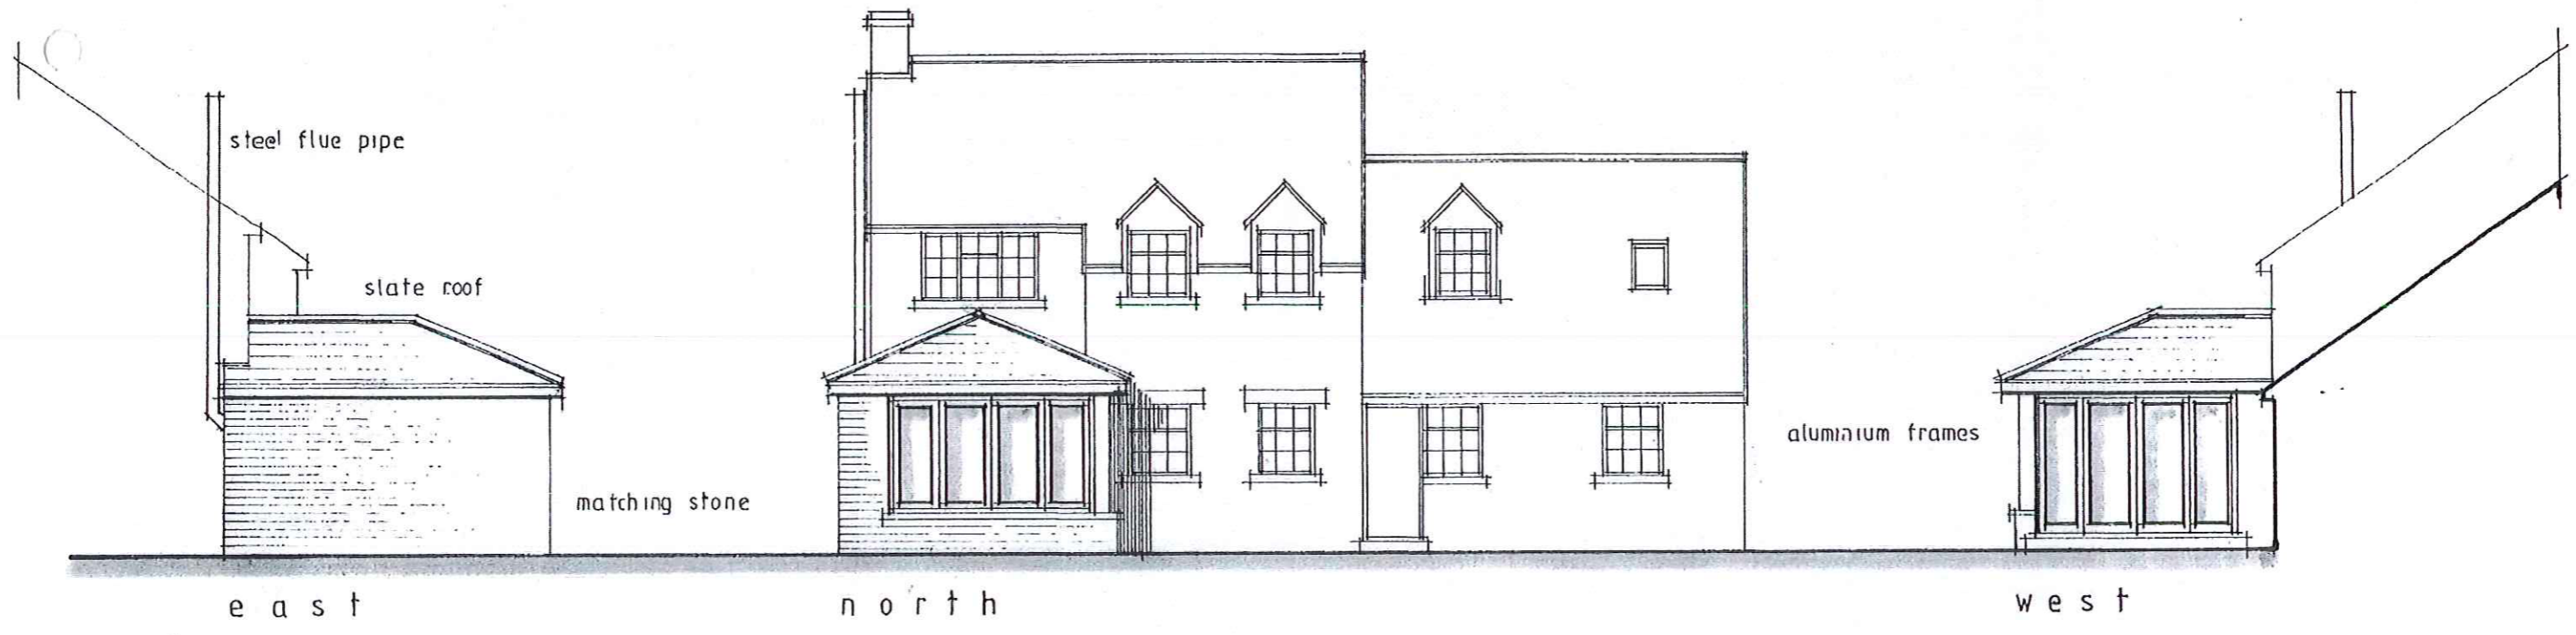

**Peter Rayment Design Ltd** architectural designers

Upgang, Westgate, Thornton le Dale  
Pickering YO18 7SG

PART SURVEY DRAWING  
SALAKEE THORNTON LE DALE  
MR & MRS BALDERSON

Scales:	1:50	1:100	A3
No:	280	217	1