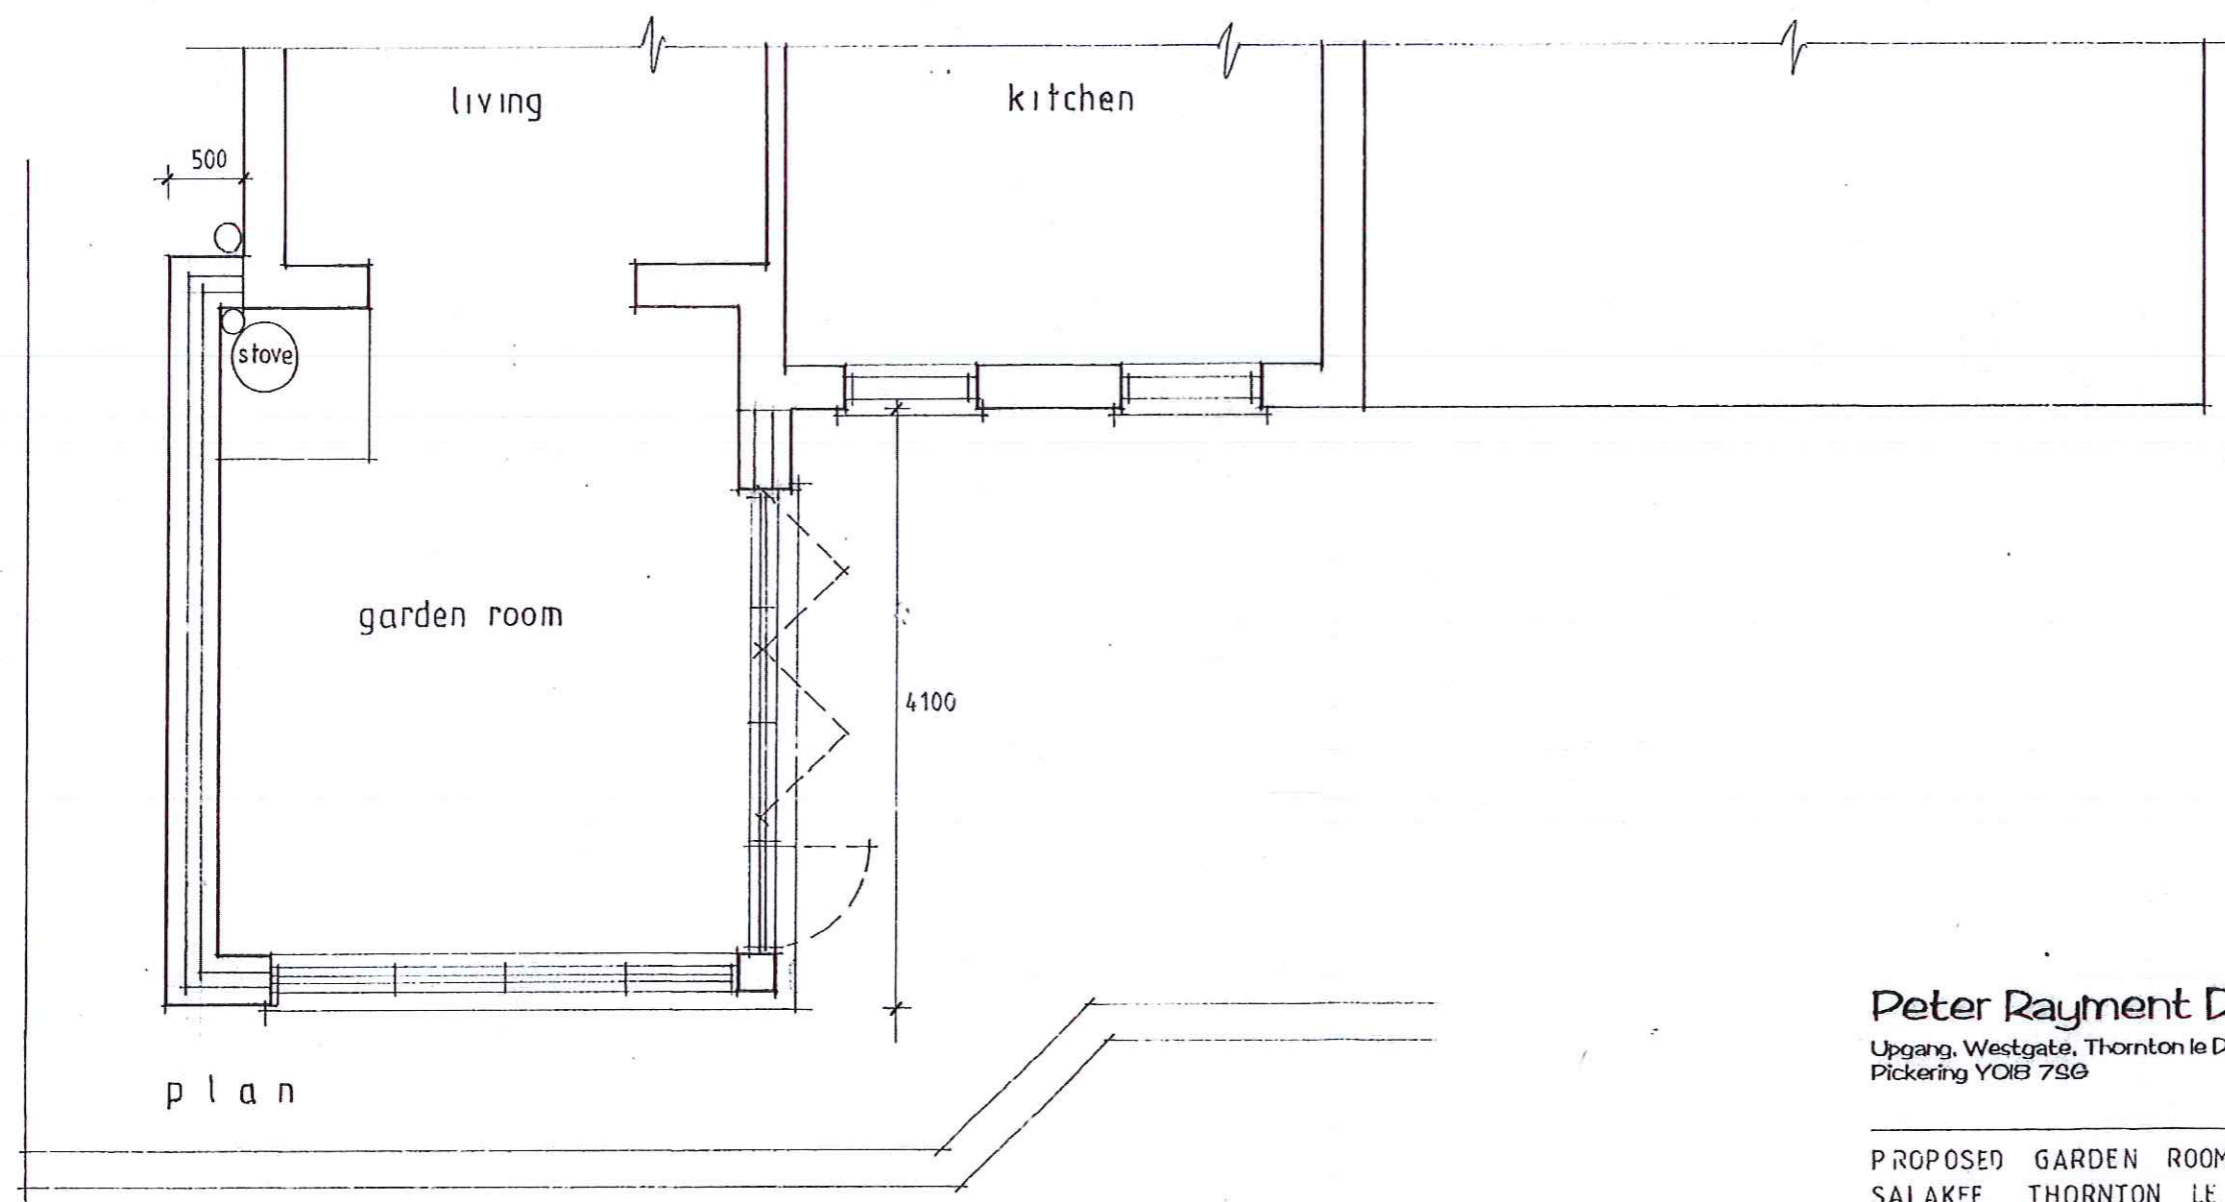

**Peter Rayment Design Ltd** architectural designers

Upgang, Westgate, Thornton le Dale  
Pickering YO18 7SG

PART SURVEY DRAWING  
SALAKEE THORNTON LE DALE  
MR & MRS BALDERSON

Scales:	1:50	1:100	A3
No:	280	217	1