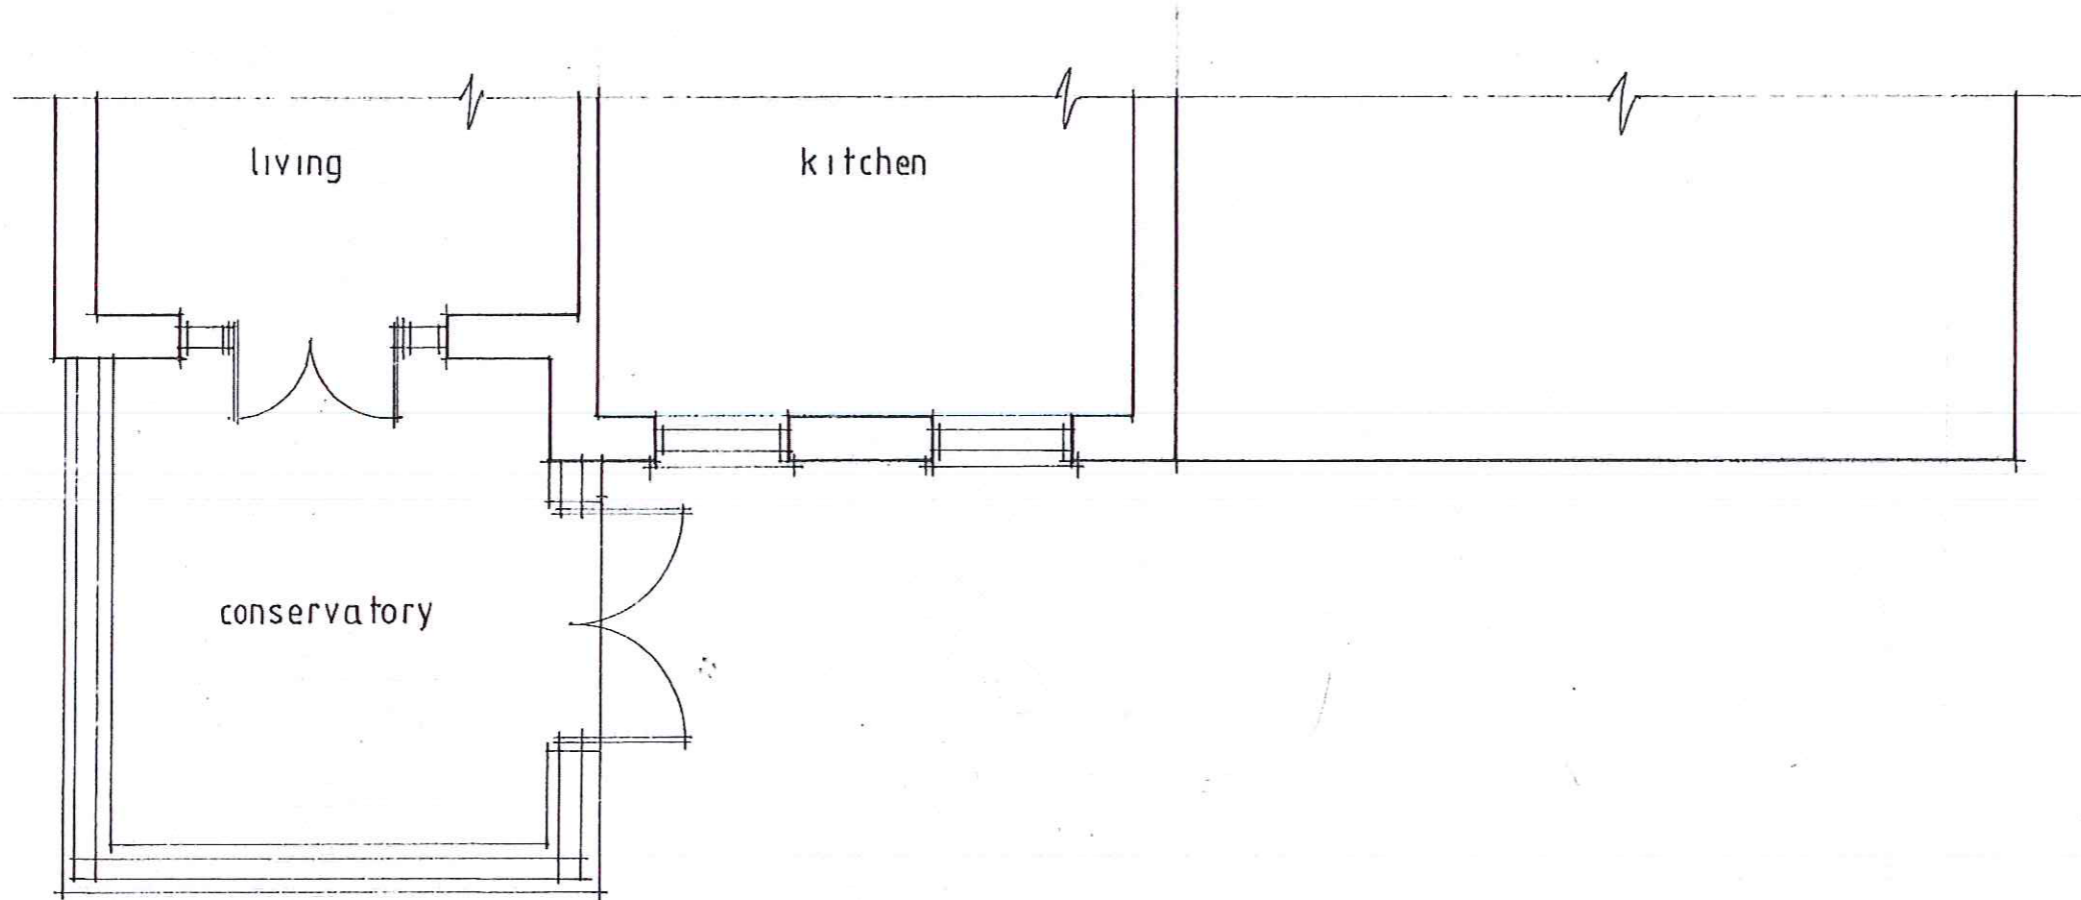

living

kitchen

conservatory

p l a n

NYMNP
07 APR 2017

Peter Rayment Design Ltd architectural designers

Upgang, Westgate, Thornton le Dale
Pickering YO18 7SG

PART SURVEY DRAWING
SALAKEE THORNTON LE DALE
MR & MRS BALDERSON

Scales:	1:50	1:100	A3
No:	280	217	1