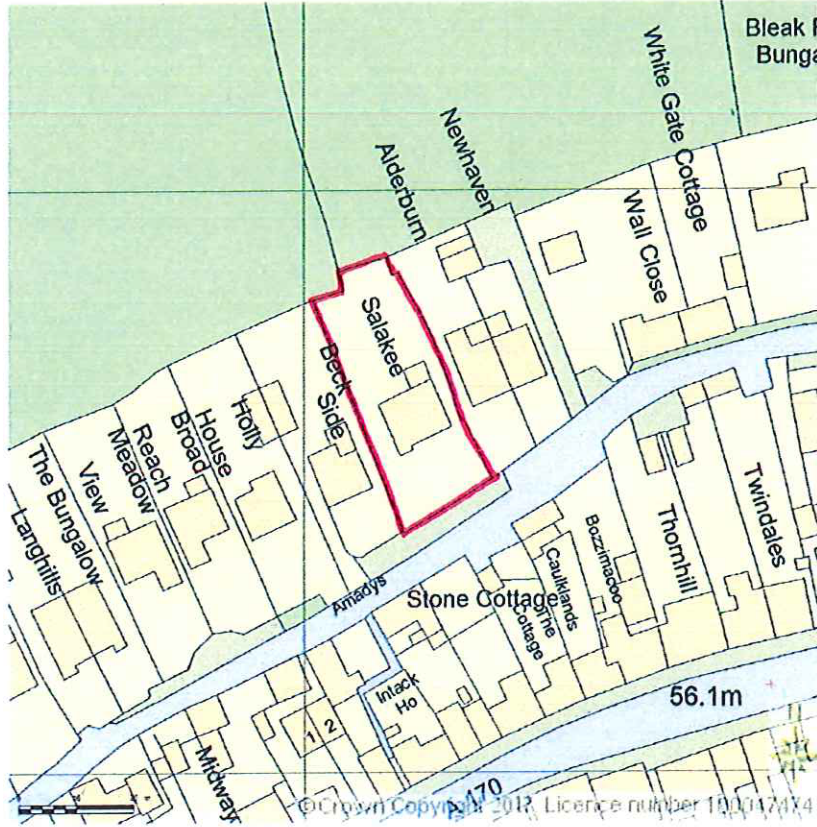

SITE LOCATION PLAN
AREA 2 HA
SCALE 1:1250 on A4
CENTRE COORDINATES: 484019, 483262

Supplied by Streetwise Maps Ltd
www.streetwise.net
Licence No: 100047474
23/02/2017 16:44

NYMNP
07 APR 2017