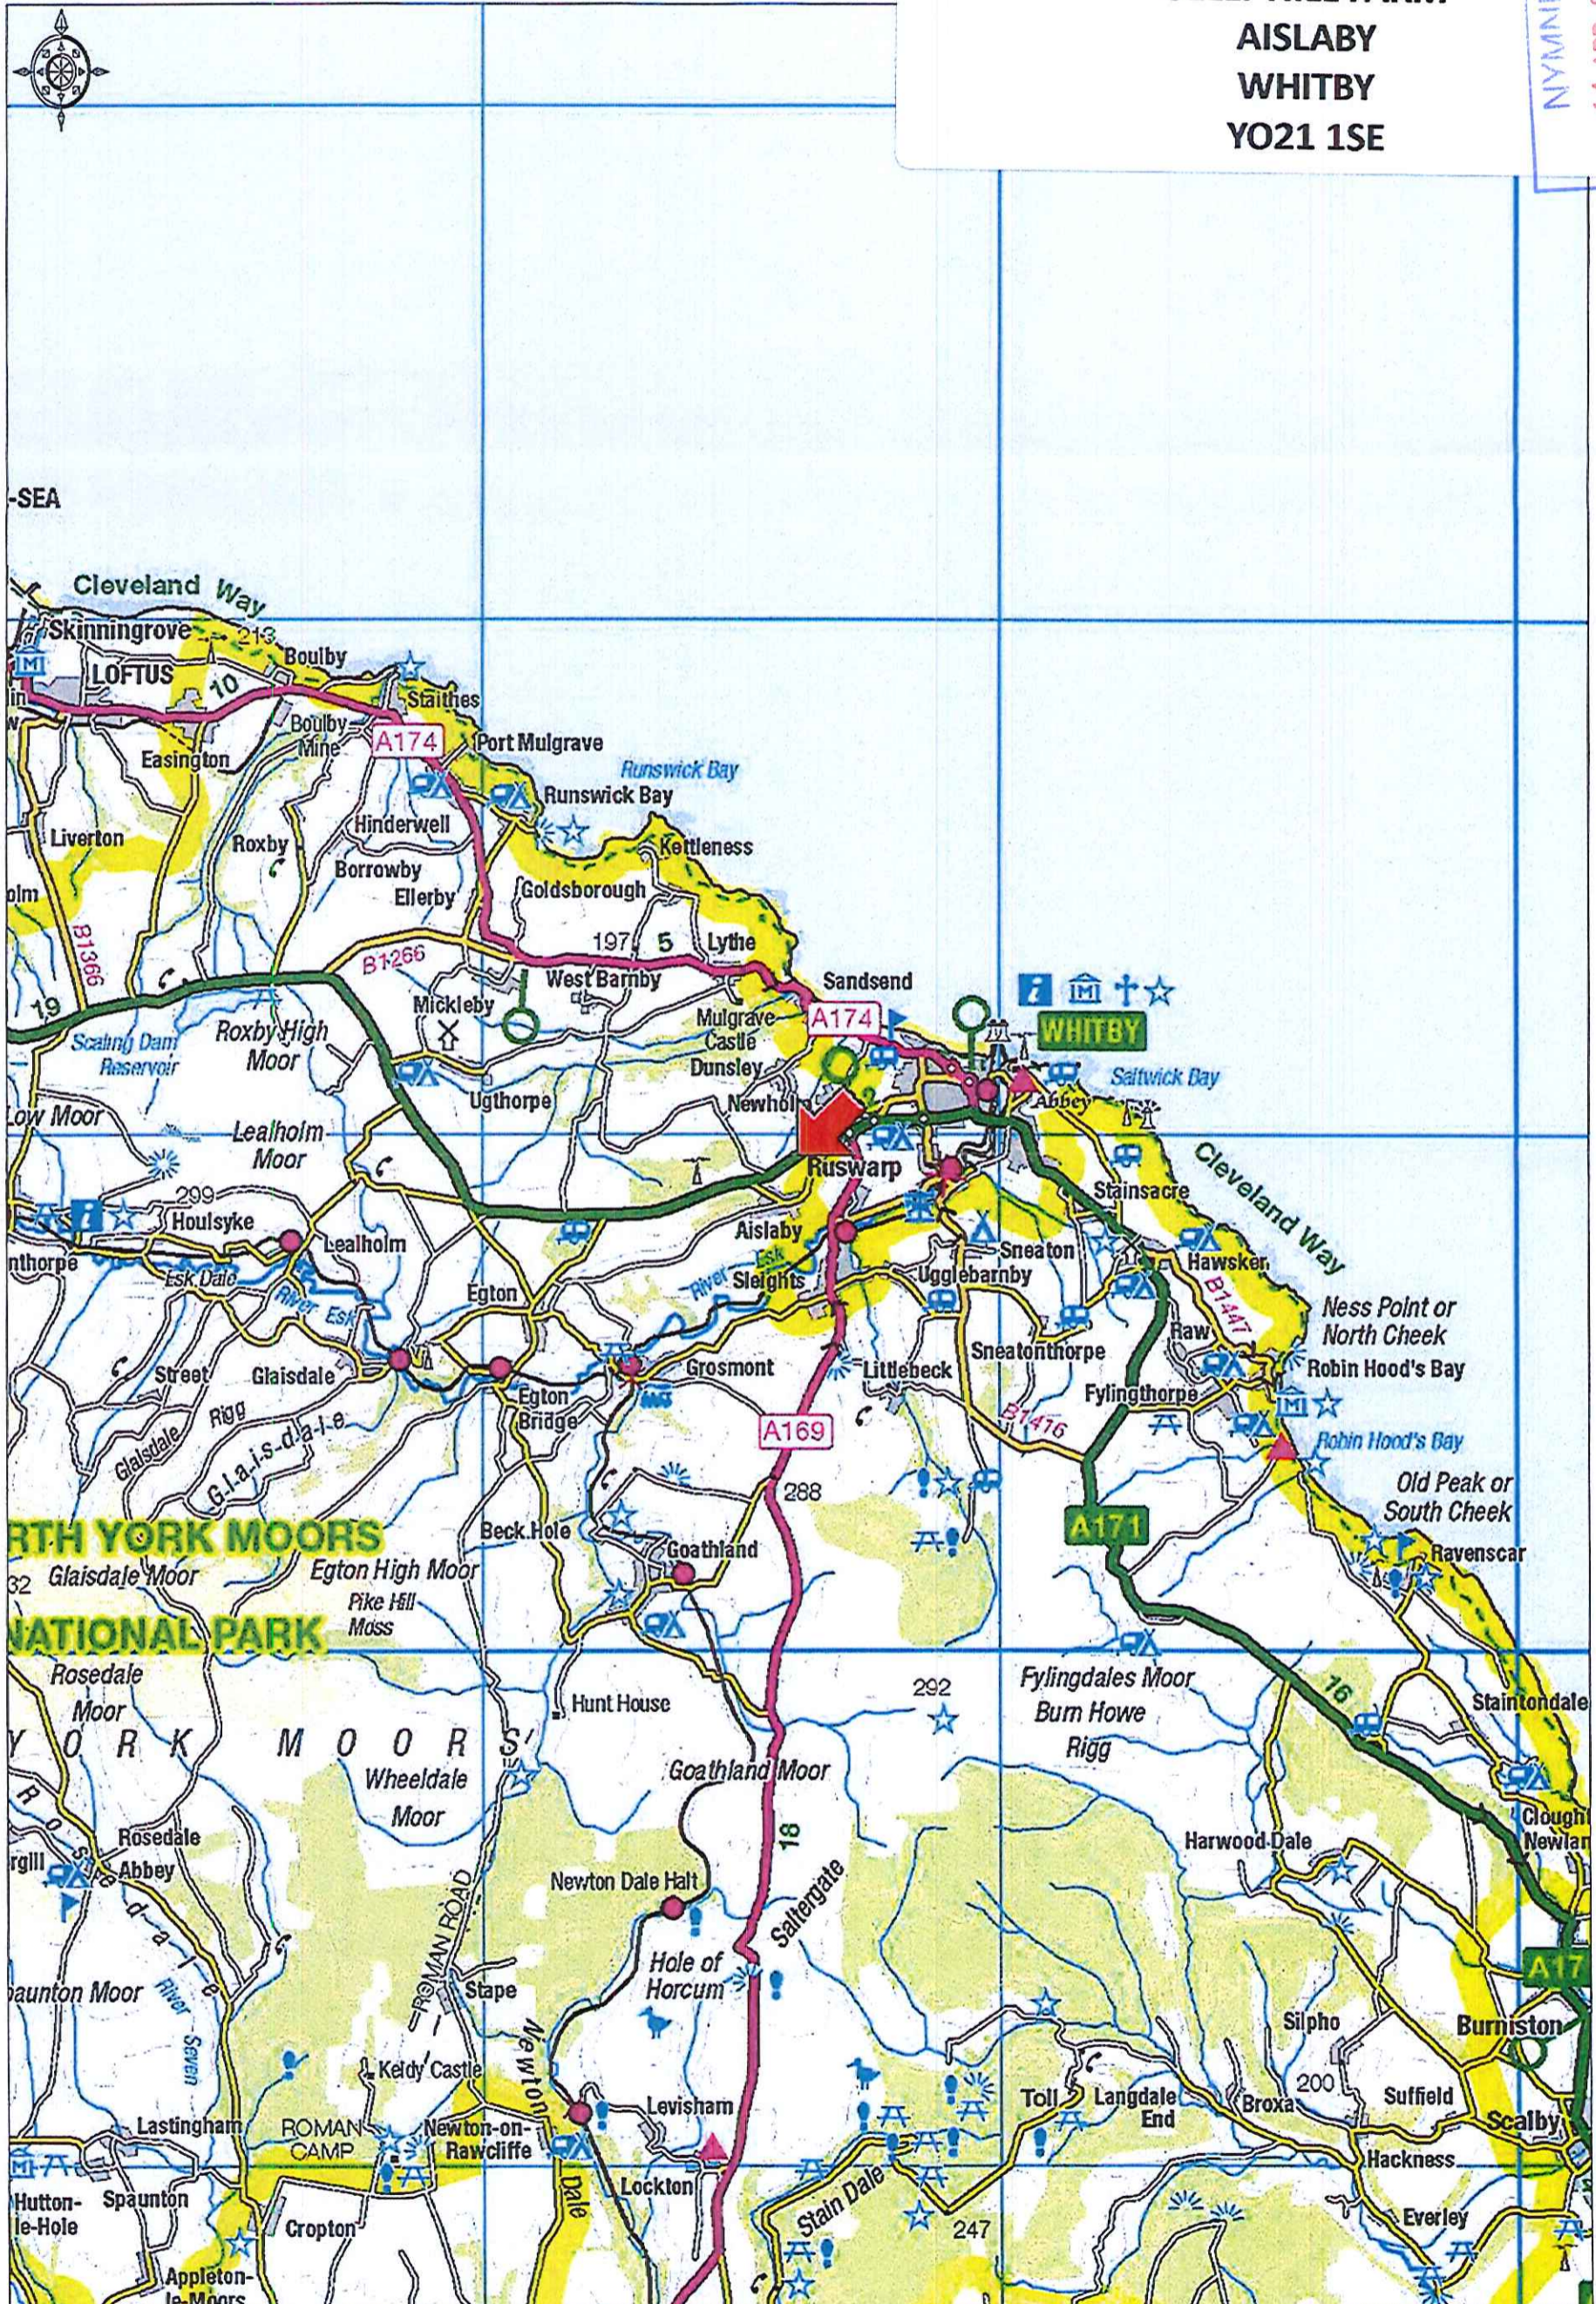

NYMNPA  
11 APR 2017

**ORTH YORK MOORS  
NATIONAL PARK**

Ordnance Survey © Crown Copyright 2017. All rights reserved.  
Licence number 100022432. Plotted Scale - 1:175000