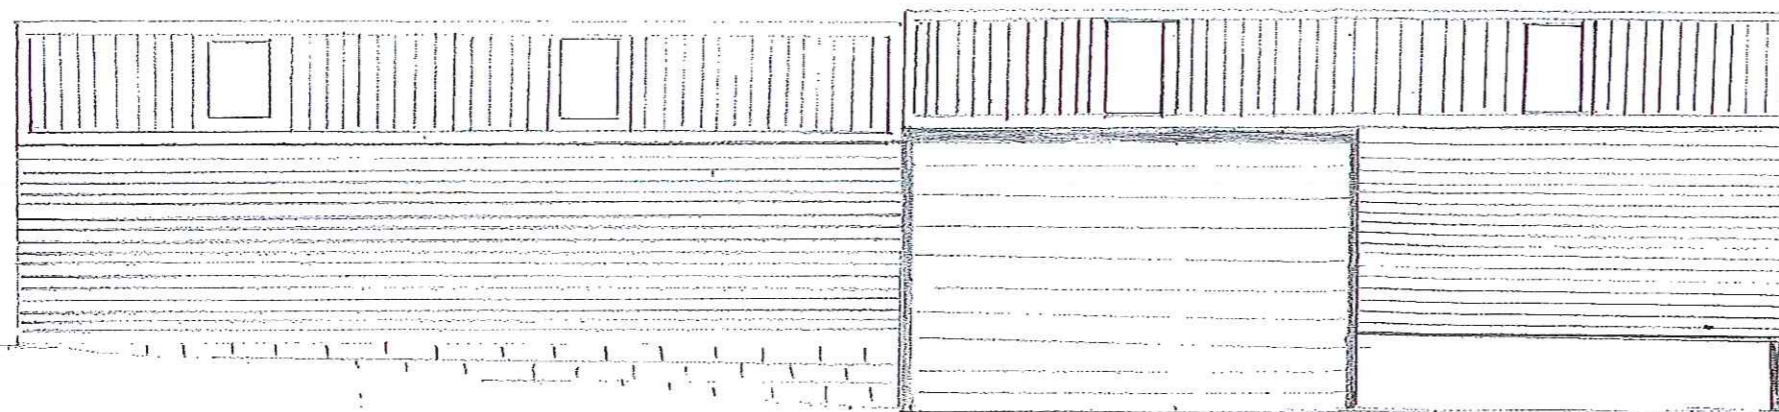

NYMNDA
 11 APR 2017

PLAN 1

PROPOSED BUILDING
AT
SELLY HILL FARM
AISLABY
WHITBY
YO21 1SE

WEST ELEVATION

SOUTH ELEVATION

EAST ELEVATION

NORTH ELEVATION

NYMNDP
11 APR 2017

SCALE 1:100 at A3

PLAN 2

PROPOSED BUILDING
AT
SELLY HILL FARM
AISLABY
WHITBY
YO21 1SE

EAST

NORTH

SOUTH

WEST

NYMNP
11 APR 2017

SCALE 1:100 at A3