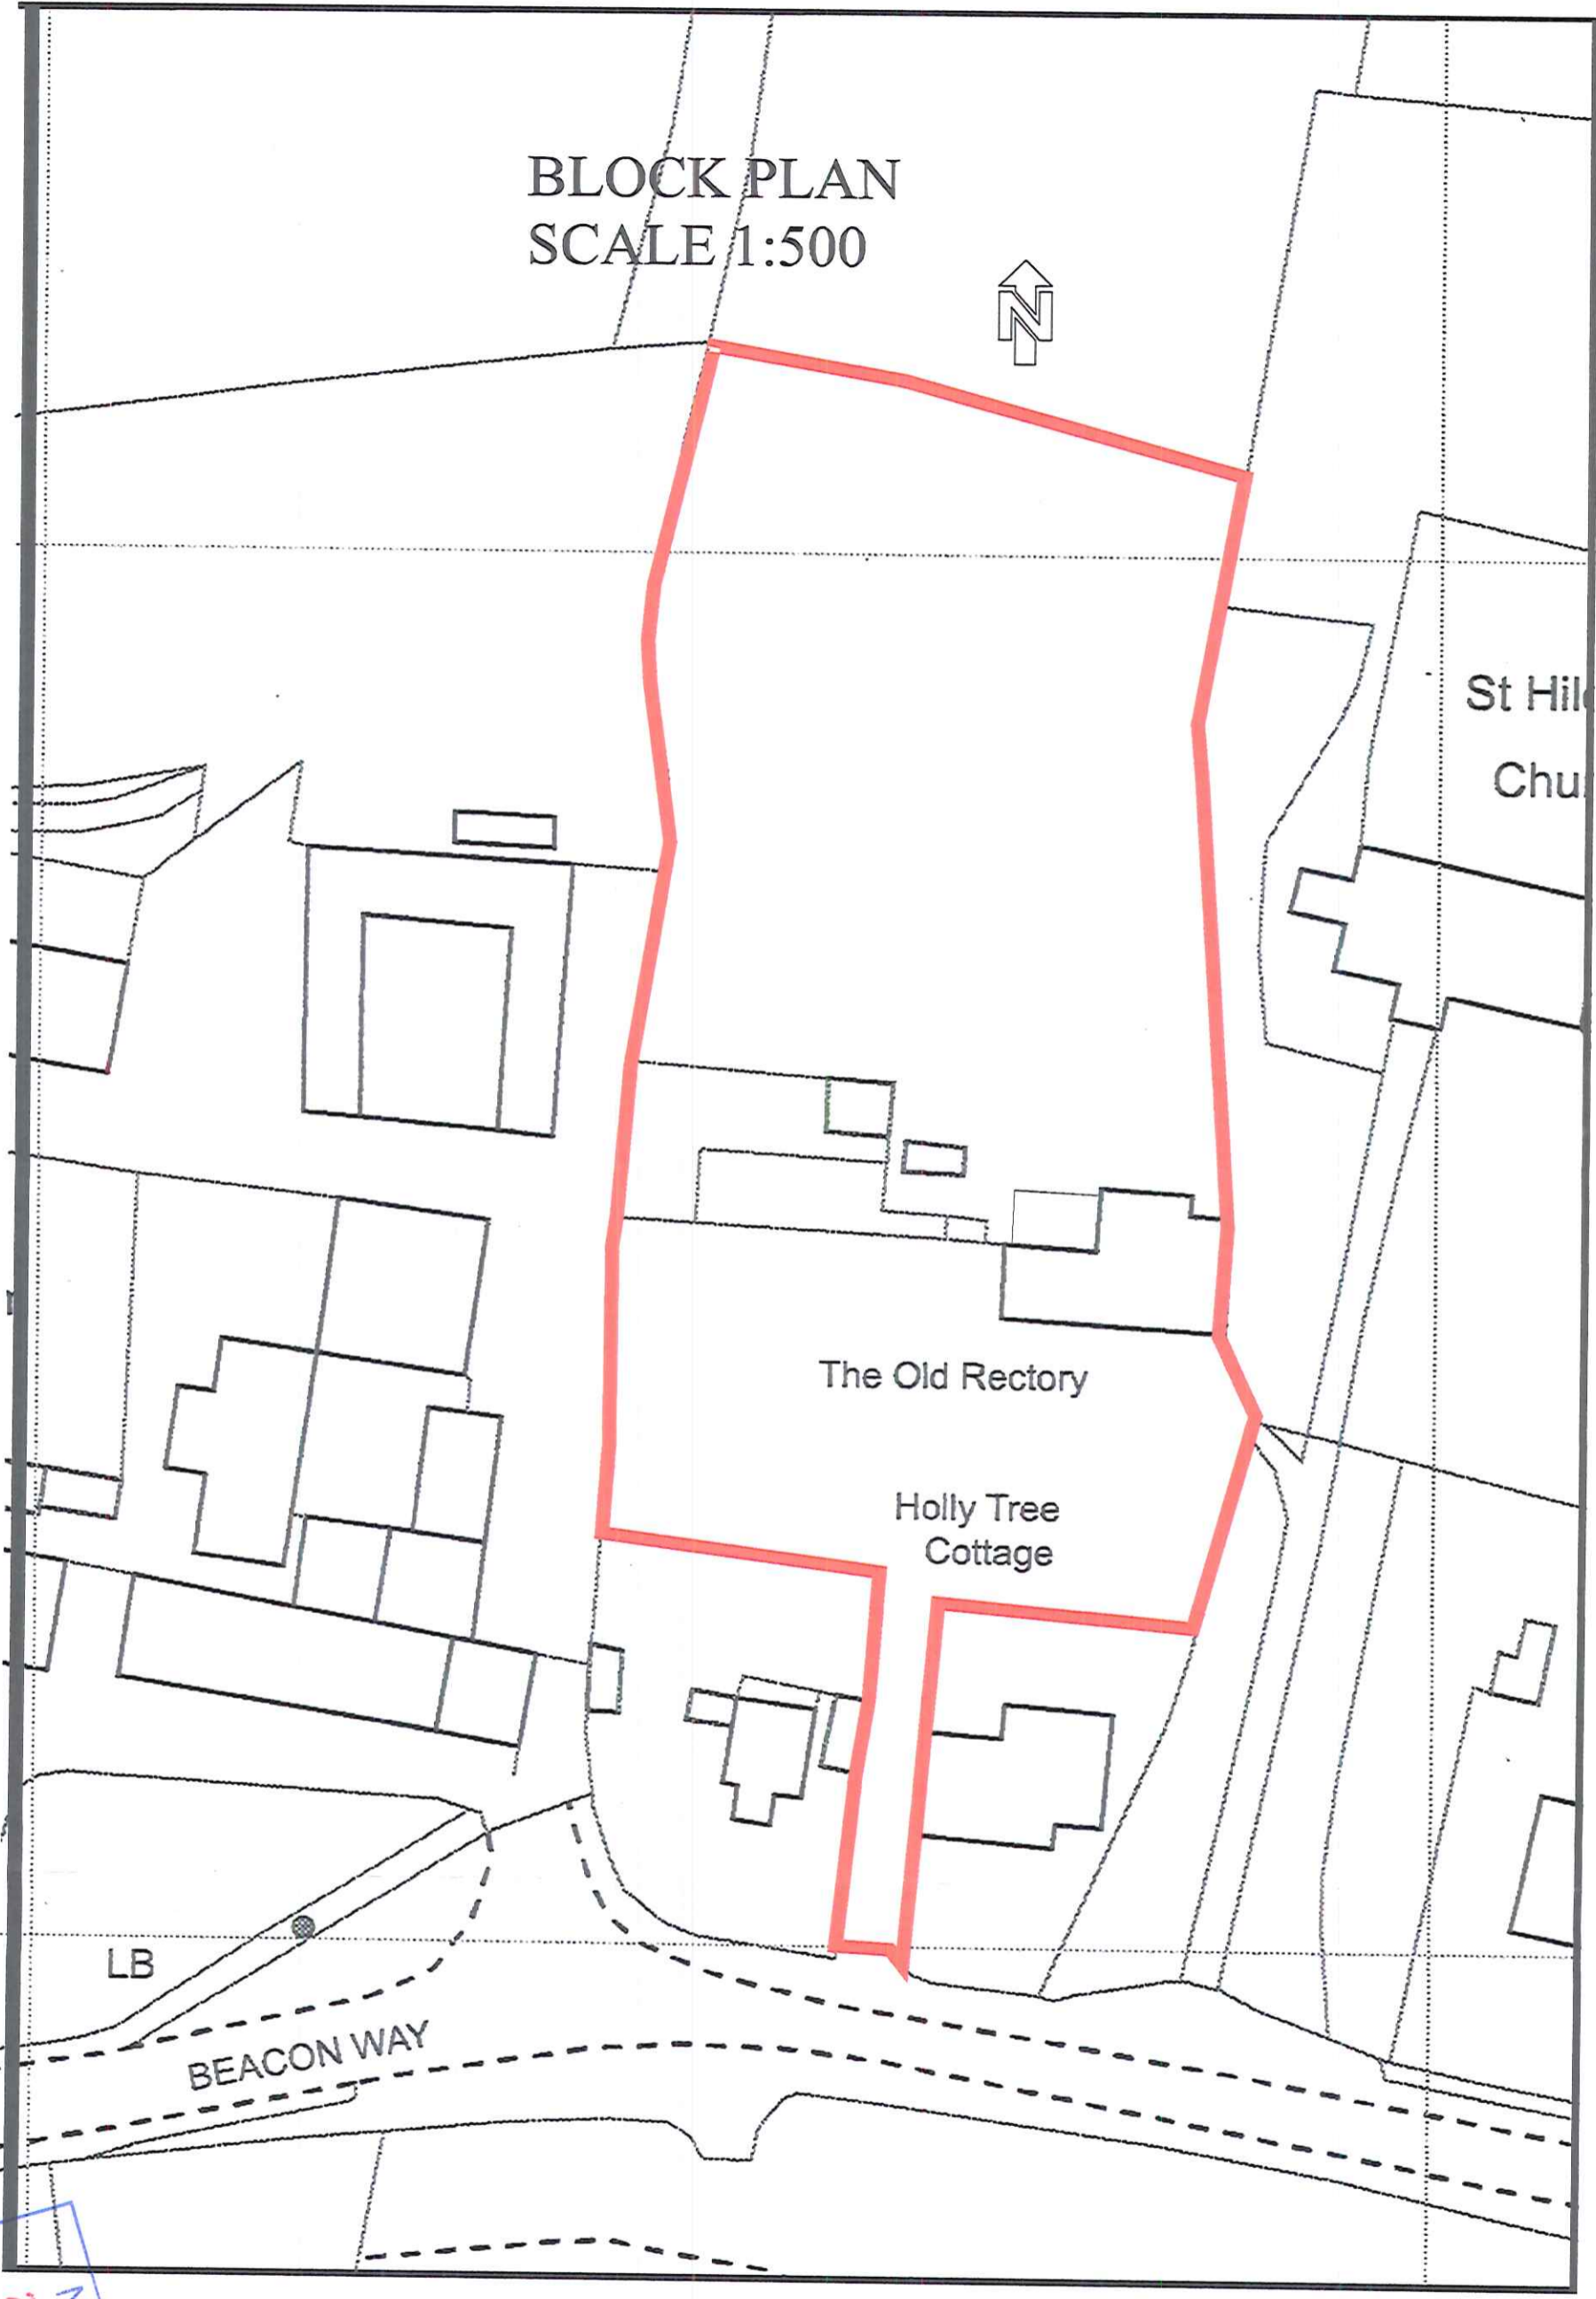

NYMND/  
20 APR 2017

OS MasterMap 1250/2500/10000 scale  
 21 March 2017, ID: BW1-00609511  
[www.blackwellmapping.co.uk](http://www.blackwellmapping.co.uk)  
 1:1250 scale print at A4, Centre: 489379 E, 507848 N  
 ©Crown Copyright and database rights 2016 OS  
 100019980

**BLACKWELL'S**  
[www.blackwellmapping.co.uk](http://www.blackwellmapping.co.uk)

BLOCK PLAN  
SCALE 1:500

St Hil  
Chu

The Old Rectory

Holly Tree  
Cottage

LB

BEACON WAY

MMWPA  
20 APR 2017