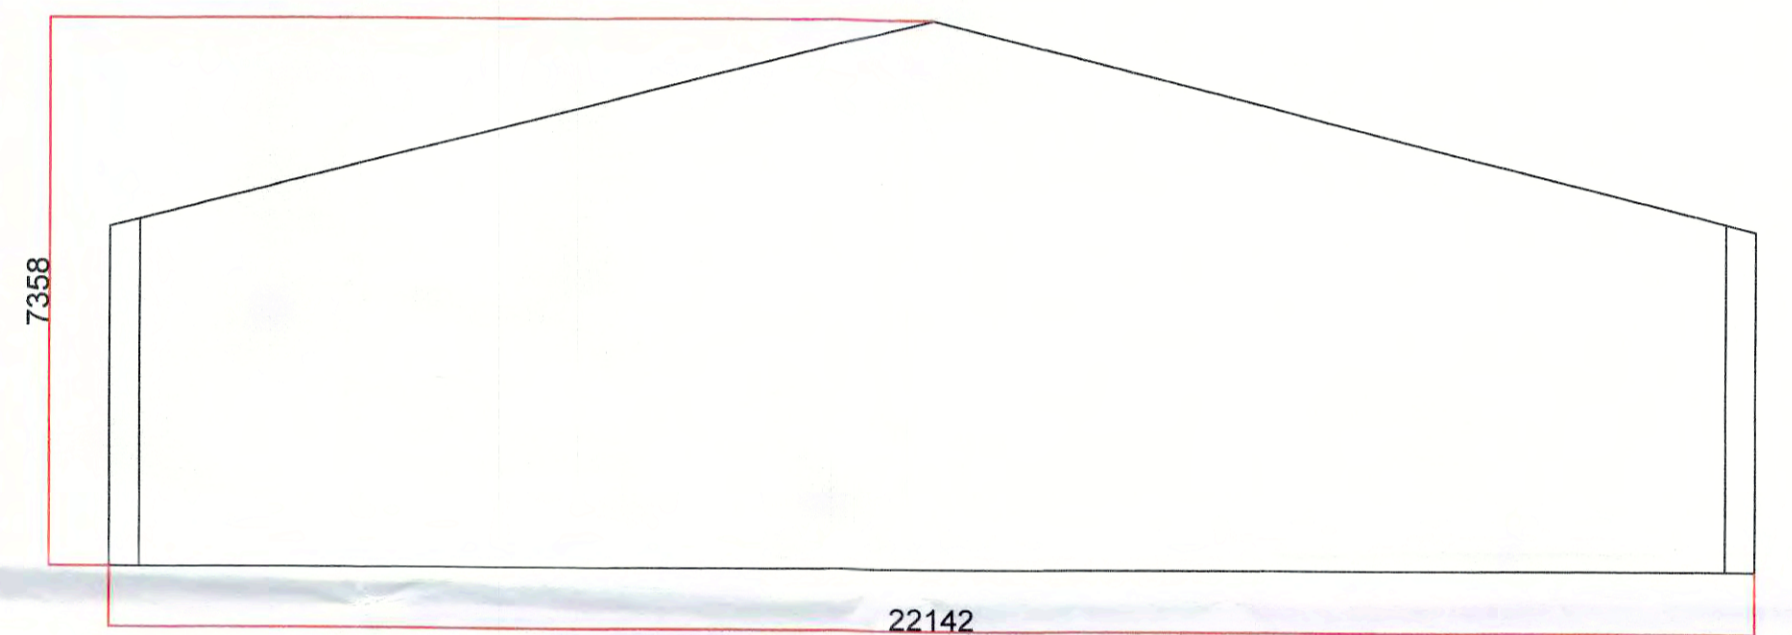

Norman & Gray Ltd

South Elevation

West Elevation

North Elevation

East Elevation

Plan View

NYMMPA
8 8 MAY 2017

All Dims +/- 2mm

Clients Name	J.K Nattrass & Son	Project	New General Purpose Building	Date	23/03/2017
Drawing Number	1	Scale	1:100	Issue Number	1