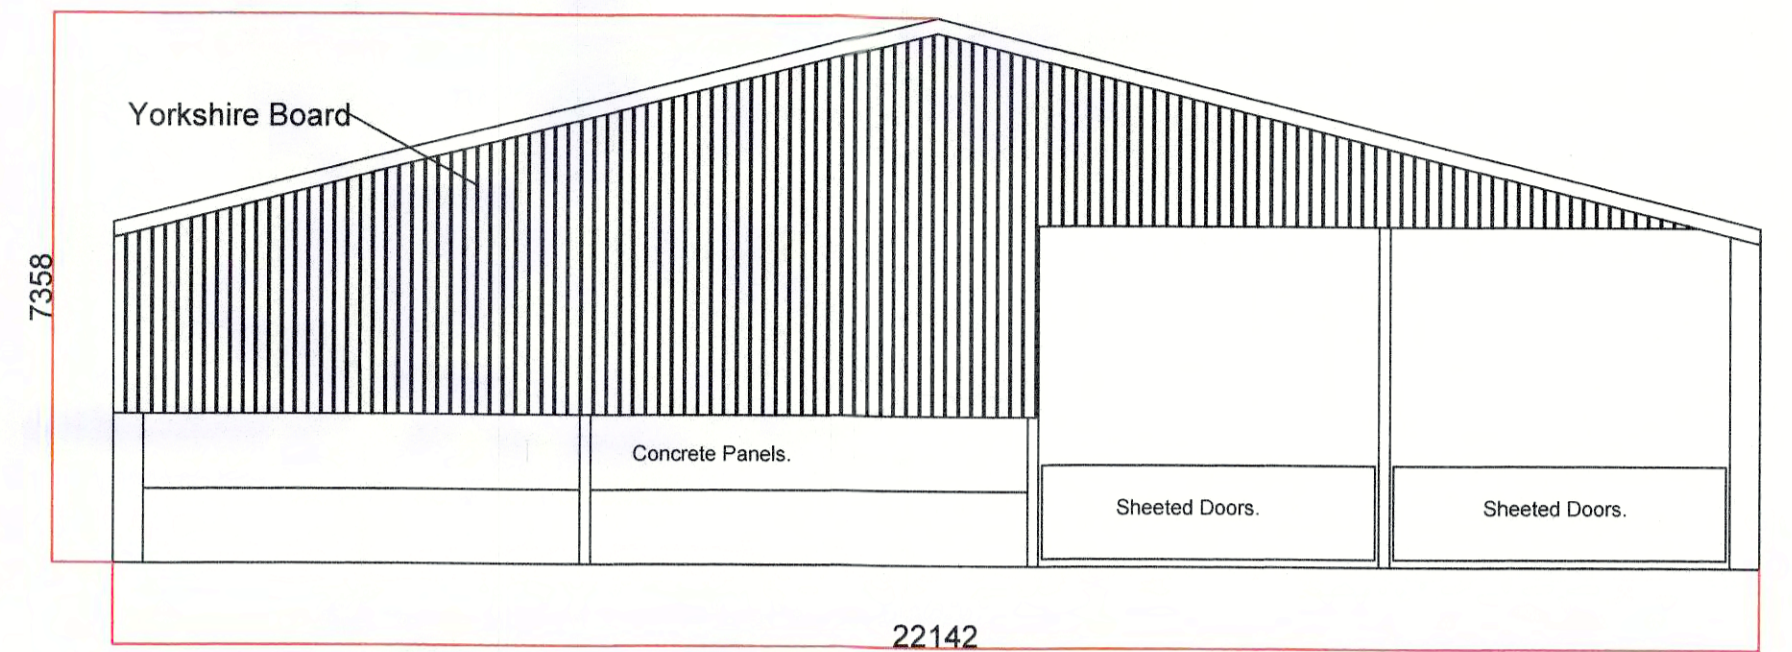

Norman & Gray Ltd

South Elevation

West Elevation

North Elevation

East Elevation

Plan View

NYMMPA
8 8 MAY 2017

All Dims +/- 2mm

Clients Name	J.K Nattrass & Son	Project	New General Purpose Building	Date	23/03/2017
Drawing Number	1	Scale	1:100	Issue Number	1