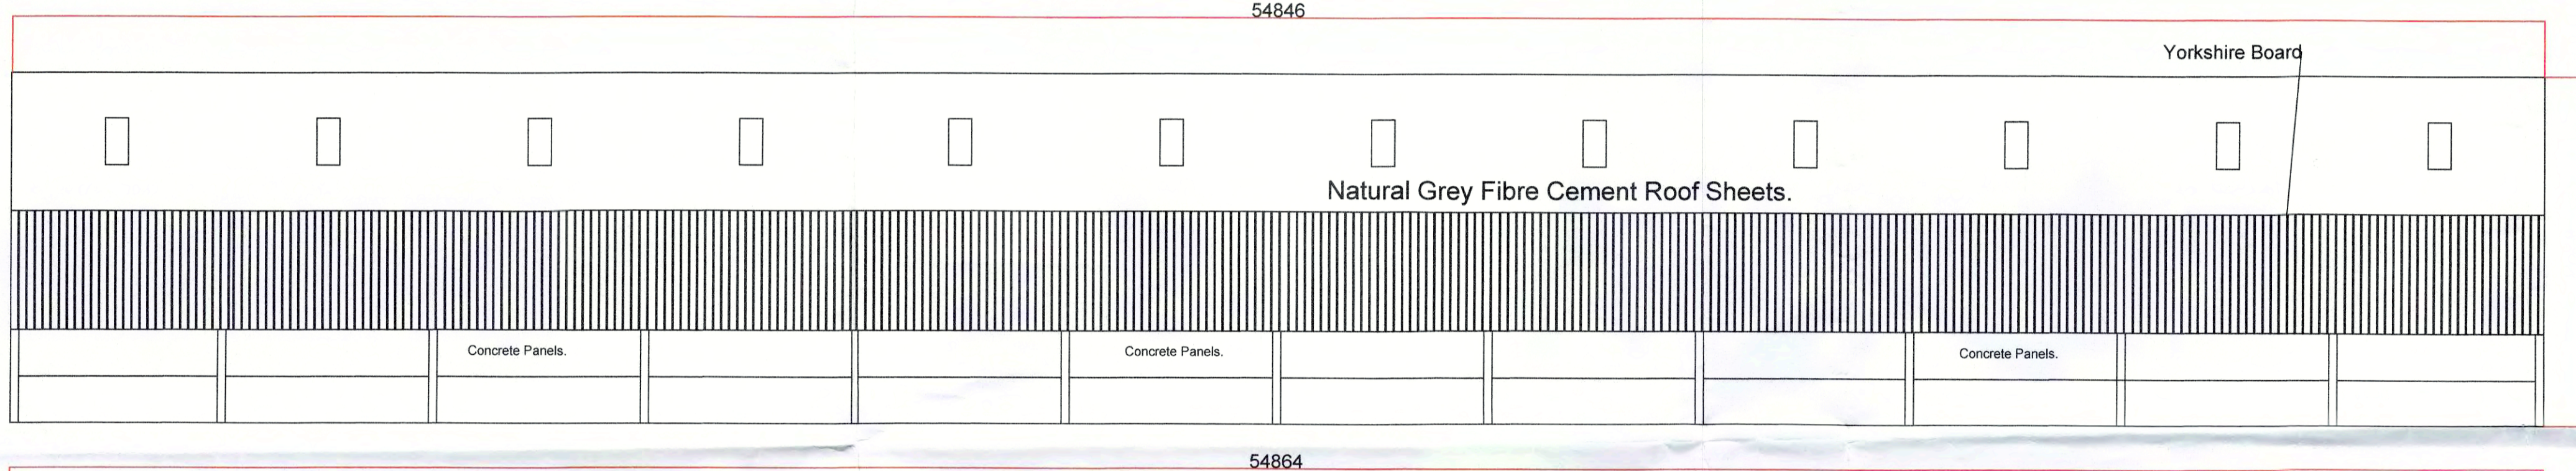

Norman & Gray Ltd

South Elevation

West Elevation

North Elevation

East Elevation

Plan View

NYMMPA
8 8 MAY 2017

All Dims +/- 2mm

Clients Name	J.K Nattrass & Son	Project	New General Purpose Building	Date	23/03/2017
Drawing Number	1	Scale	1:100	Issue Number	1