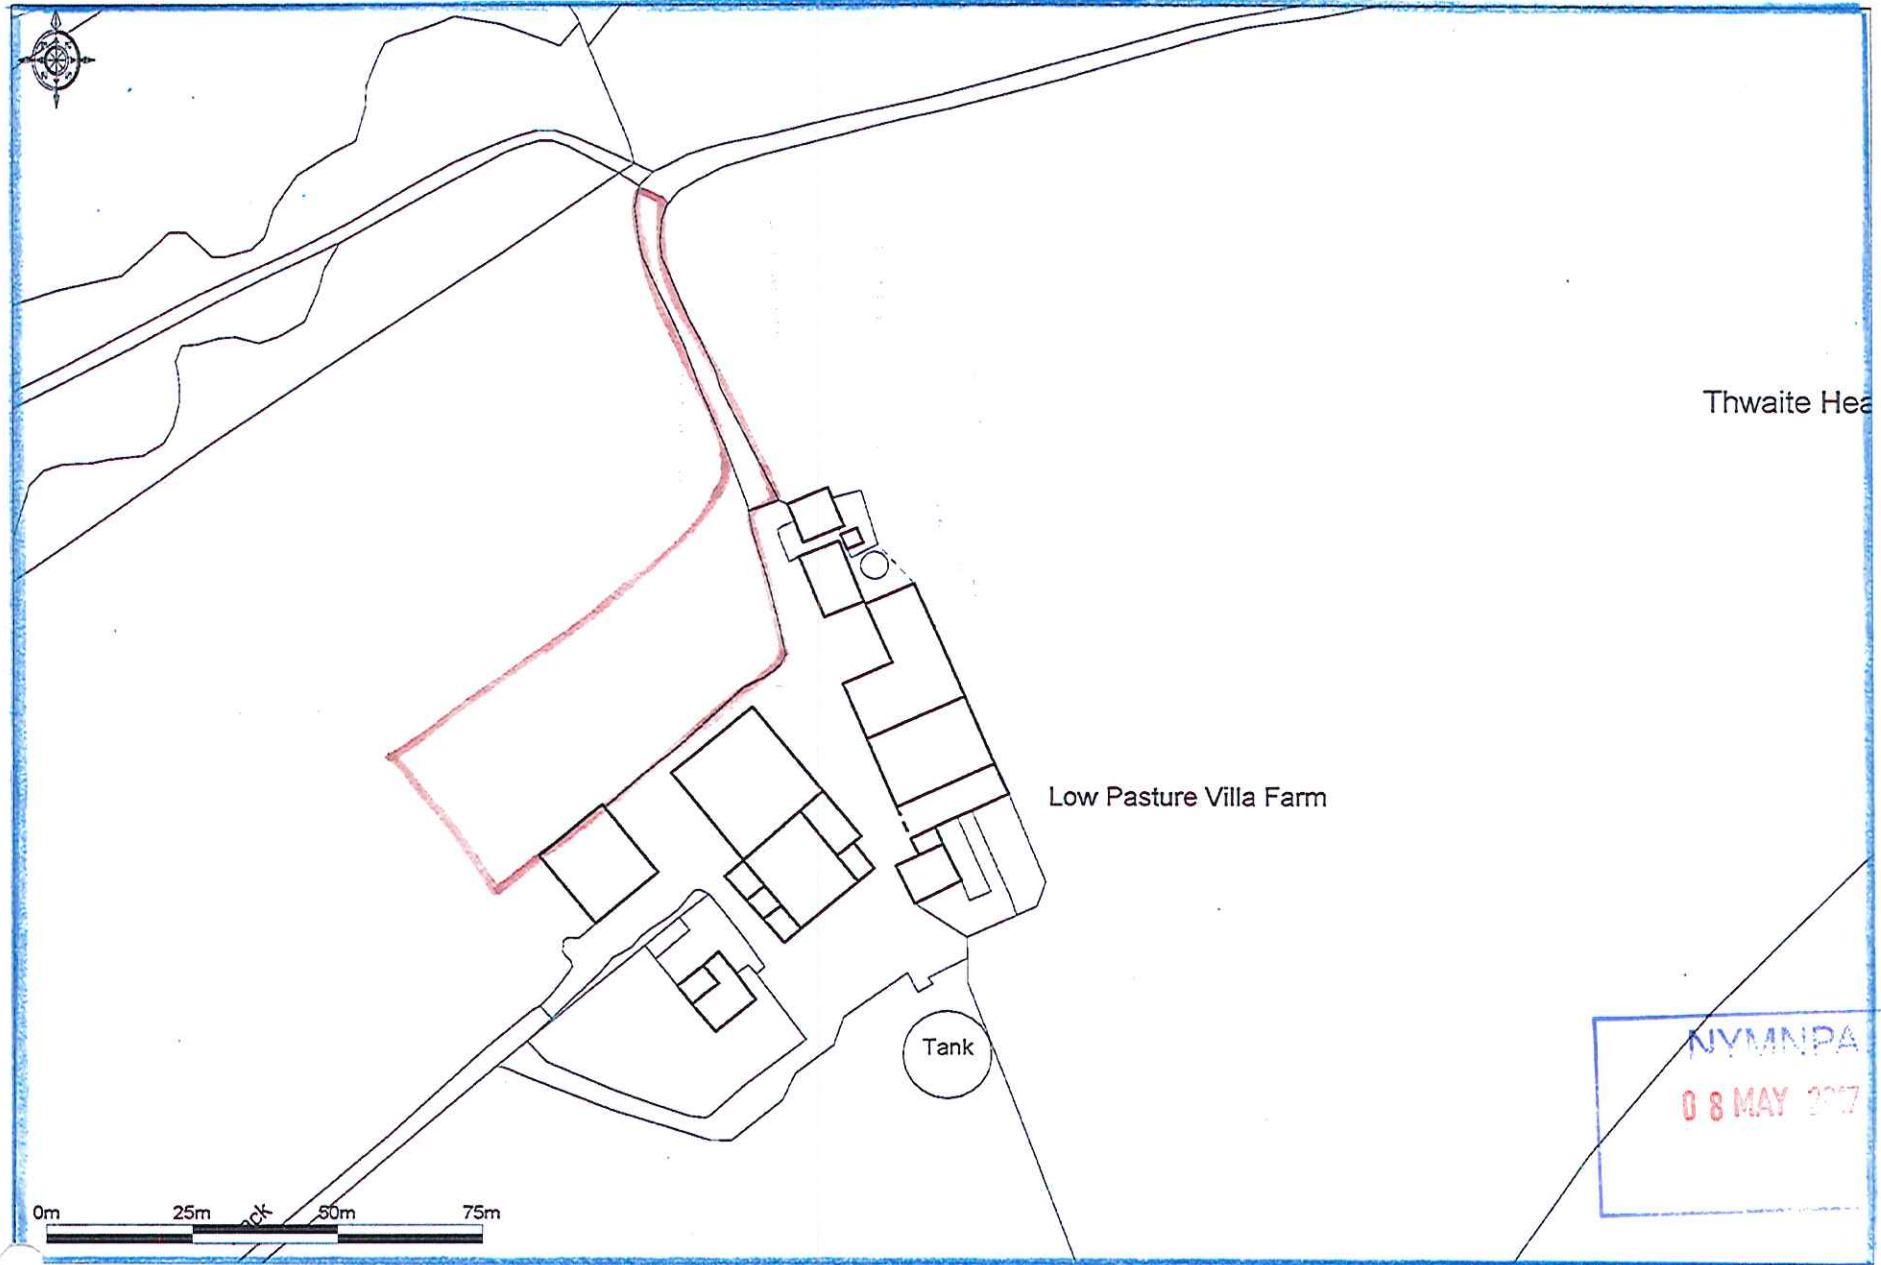

Low Pasture Villa Farm - Site location plan

Thwaite Head

Low Pasture Villa Farm

Tank

NYMNP
08 MAY 2017

0m 25m 50m 75m