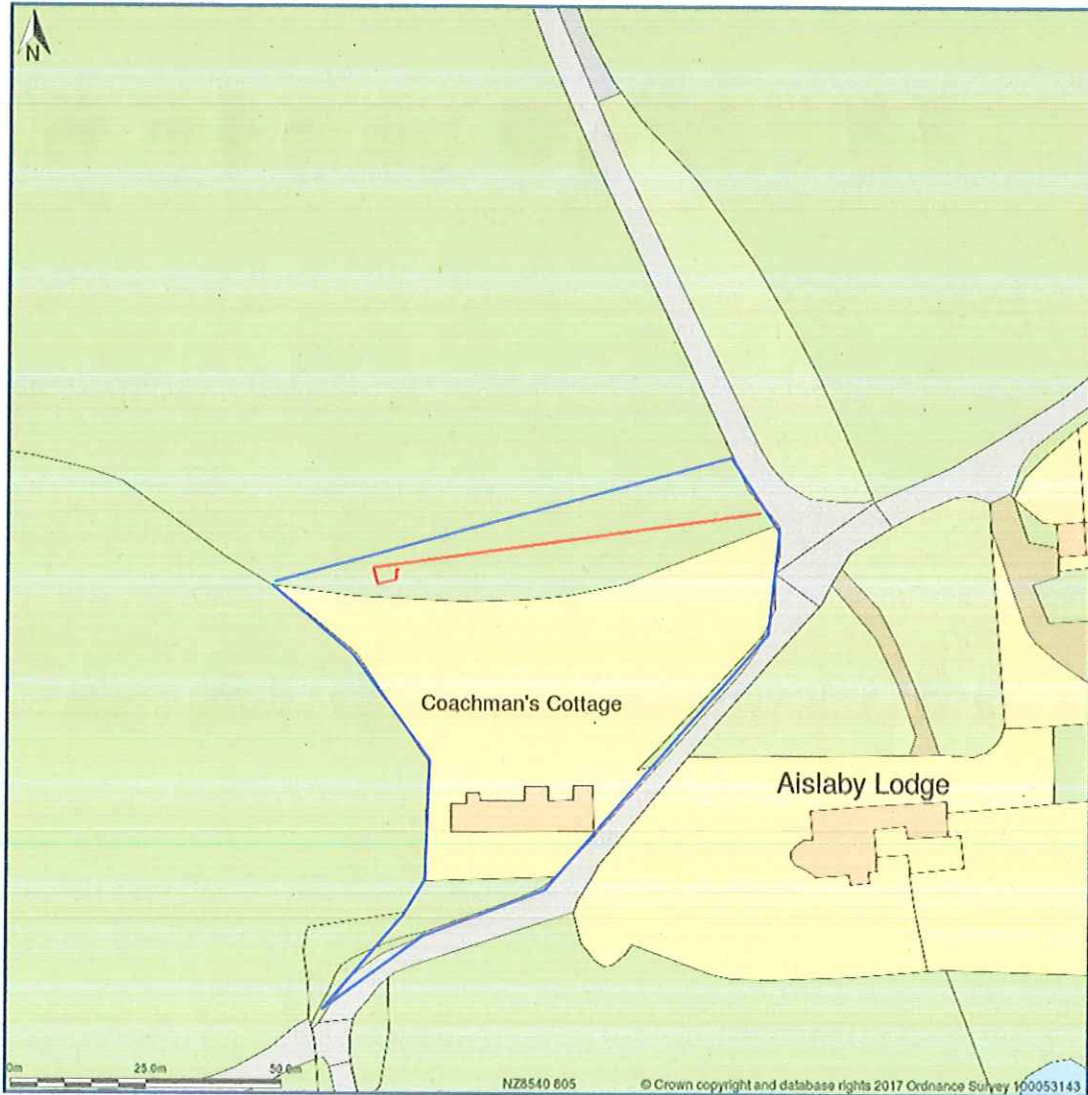

Wildlife Tower Coachmans Cottage Aislaby Whitby YO21 1SY

Site Plan shows area bounded by: 485301.08, 507958.05 485501.08, 508158.05 (at a scale of 1:1250), OSGridRef: NZ8540 605. The representation of a road, track or path is no evidence of a right of way. The representation of features as lines is no evidence of a property boundary.

Produced on 2nd Jun 2017 from the Ordnance Survey National Geographic Database and incorporating surveyed revision available at this date. Reproduction in whole or part is prohibited without the prior permission of Ordnance Survey. © Crown copyright 2017. Supplied by www.buyaplan.co.uk a licensed Ordnance Survey partner (100053143). Unique plan reference: #00228525-FDA204