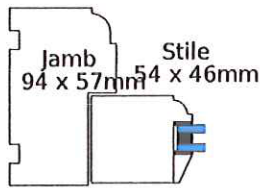

CONDITIONS 8+9 - 0709/FL & 7+8 - 0715/LB

S. TAYLOR & SON LTD

Hungate Joinery Works,
Recreation Road,
Pickering, North Yorkshire. YO18 7DA

Vertical section through

Drawing showing sections of our Doors & Frames
With fixed Sidelights, Opening Out
14mm (4.6.4) Double Glazing

Horizontal section through Sidelight

NYMNP
31 MAY 2017

Horizontal section through Doors

Aluminium door threshold
suitable for Mobility access.

Scale 1 : 4 @ A4

CONDITIONS ~~8 & 9~~ 8 & 9 - 0709FL
✓ 7 & 8 - 0715/LB

TROUTSDALE MILL FARM - OUTSIDE LIGHTS

CORBITON 14/0715/LB

Astro Lighting Tressino S 7042 Black Outdoor Wall Light

Additional Information

Brand	Astro
Height	316mm
Depth	155mm
Type	Outdoor Wall Light
Format	Single Bracket Wall Light
Orientation	Hanging
Technology	Universal
IP Rating	IP44
Max Wattage	60W
Finish	Black
Diffuser Finish	Clear
Replacement Bulb	60W Screw Bulb