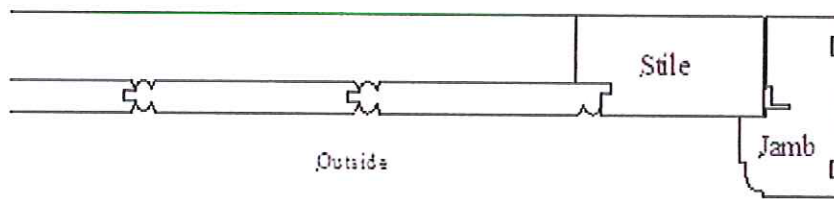

Horizontal section through Sidelight

NYMNP
31 MAY 2017

Horizontal section through Doors

Aluminium door threshold
suitable for Mobility access.

Scale 1 : 4 @ A4

CONDITIONS ~~8 & 9~~ 8 & 9 - 0709FL
✓ 7 & 8 - 0715/LB

S. TAYLOR & SON LTD

Hungate Joinery Works, Pickering, North Yorkshire. YO18 7DL

FLB Doors with bead & butt vertical boarding

Approx. Scale 1 : 4

CONDITION 10 - 0709/FL + CONDITION 9 - 0715/LB

TROUTSDALE MILL FARM - PAINT FINISHES