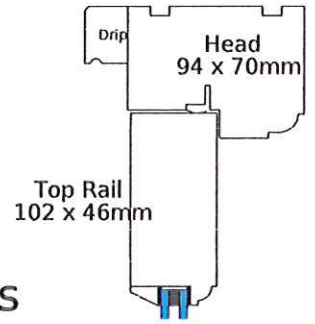

CONDITIONS 8+9 - 0709/FL & 7+8 - 0715/LB

S. TAYLOR & SON LTD

Hungate Joinery Works,
Recreation Road,
Pickering, North Yorkshire. YO18 7DA

Vertical section through

Drawing showing sections of our Doors & Frames
With fixed Sidelights, Opening Out
14mm (4.6.4) Double Glazing

Horizontal section through Sidelight

NYMNP
31 MAY 2017

Horizontal section through Doors

Aluminium door threshold
suitable for Mobility access.

Scale 1 : 4 @ A4

CONDITIONS ~~8 & 9~~ 8 & 9 - 0709FL
✓ 7 & 8 - 0715/LB

TROUTSDALE MILL FARM - OUTSIDE LIGHTS

CORBITON 14/0715/LB

Astro Lighting Tressino S 7042 Black Outdoor Wall Light

Additional Information

Brand	Astro
Height	316mm
Depth	155mm
Type	Outdoor Wall Light
Format	Single Bracket Wall Light
Orientation	Hanging
Technology	Universal
IP Rating	IP44
Max Wattage	60W
Finish	Black
Diffuser Finish	Clear
Replacement Bulb	60W Screw Bulb