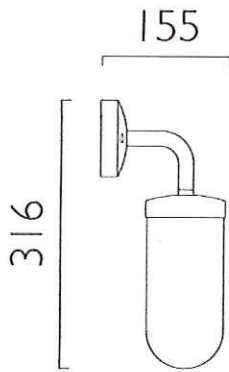

TROUTSDALE MILL FARM - OUTSIDE LIGHTS

CORBITON 14/0715/LB

Astro Lighting Tressino S 7042 Black Outdoor Wall Light

Additional Information

Brand	Astro
Height	316mm
Depth	155mm
Type	Outdoor Wall Light
Format	Single Bracket Wall Light
Orientation	Hanging
Technology	Universal
IP Rating	IP44
Max Wattage	60W
Finish	Black
Diffuser Finish	Clear
Replacement Bulb	60W Screw Bulb