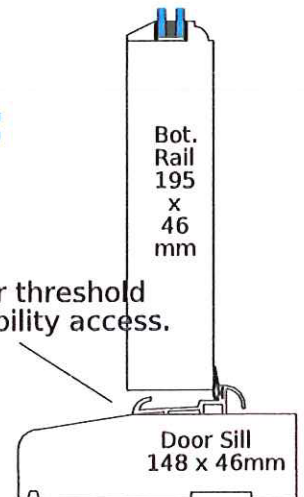

Horizontal section through Sidelight

NYMNP
31 MAY 2017

Horizontal section through Doors

Aluminium door threshold
suitable for Mobility access.

Scale 1 : 4 @ A4

CONDITIONS ~~8 & 9~~ 8 & 9 - 0709FL
✓ 7 & 8 - 0715/LB

TROUTSDALE MILL FARM - OUTSIDE LIGHTS

CORBITON 14/0715/LB

Astro Lighting Tressino S 7042 Black Outdoor Wall Light

Additional Information

Brand	Astro
Height	316mm
Depth	155mm
Type	Outdoor Wall Light
Format	Single Bracket Wall Light
Orientation	Hanging
Technology	Universal
IP Rating	IP44
Max Wattage	60W
Finish	Black
Diffuser Finish	Clear
Replacement Bulb	60W Screw Bulb