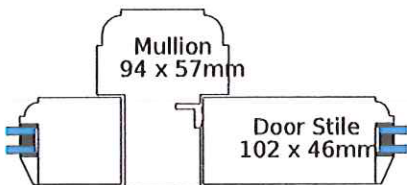

Horizontal section through Doors