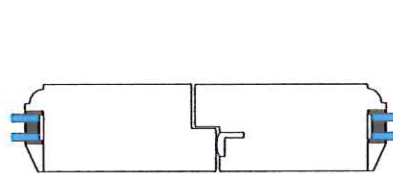

CONDITIONS 8+9 - 0709/FL & 7+8 - 0715/LB

S. TAYLOR & SON LTD

Hungate Joinery Works,
Recreation Road,
Pickering, North Yorkshire. YO18 7DA

Vertical section through

Drawing showing sections of our Doors & Frames
With fixed Sidelights, Opening Out
14mm (4.6.4) Double Glazing

Horizontal section through Sidelight

NYMNP
31 MAY 2017

Horizontal section through Doors

Aluminium door threshold
suitable for Mobility access.

Scale 1 : 4 @ A4

CONDITIONS ~~8 & 9~~ 8 & 9 - 0709FL
✓ 7 & 8 - 0715/LB