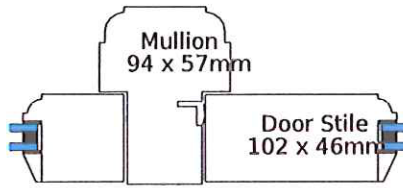

CONDITIONS 8+9 - 0709/FL & 7+8 - 0715/LB

S. TAYLOR & SON LTD

Hungate Joinery Works,
Recreation Road,
Pickering, North Yorkshire. YO18 7DA

Vertical section through

Drawing showing sections of our Doors & Frames
With fixed Sidelights, Opening Out
14mm (4.6.4) Double Glazing

Horizontal section through Sidelight

NYMNP
31 MAY 2017

Horizontal section through Doors

Aluminium door threshold
suitable for Mobility access.

Scale 1 : 4 @ A4

CONDITIONS ~~8 & 9~~ 8 & 9 - 0709FL
✓ 7 & 8 - 0715/LB

TROUTSDALE MILL FARM - OUTSIDE LIGHTS

CORBITON 14/0715/LB

Astro Lighting Tressino S 7042 Black Outdoor Wall Light

Additional Information

Brand	Astro
Height	316mm
Depth	155mm
Type	Outdoor Wall Light
Format	Single Bracket Wall Light
Orientation	Hanging
Technology	Universal
IP Rating	IP44
Max Wattage	60W
Finish	Black
Diffuser Finish	Clear
Replacement Bulb	60W Screw Bulb