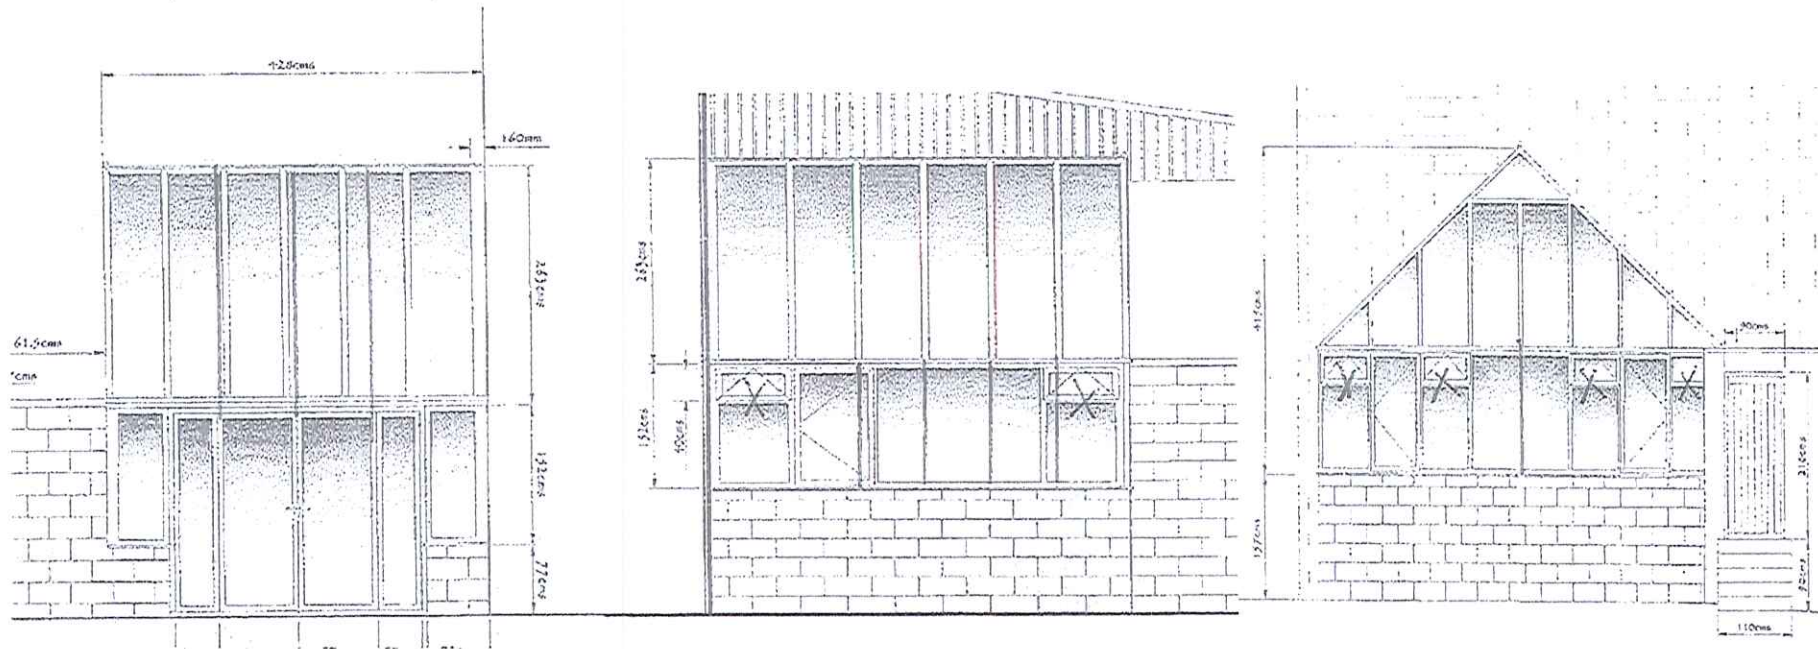

If any more information is needed please Email me but in the meantime
Thank you for your advice and help in this matter.

Regards

Steve Reed.

PROPOSED FRONT ELEVATION

NOTES:-

This drawing is the view from the front of the existing house with a side view of the proposed conservatory.
 This view shows to amount of protrusion or depth of the proposed conservatory within the corner towards the existing yard by showing the footprint of the wall of this yard which will remain to form the proposed patio once improvements and restoration to the wall have been carried out using existing materials.

The depth to the base of the conservatory incorporates the raised floor level which runs internally from the existing house.

70mm profiles to the framework of the proposed conservatory and the thickness of the double glazed units will be 28mm.

Scale:- 1:50=1cm=50cms
Drawing No:- WJN001
Date. 08/2016 Drawn by SBR

Client. Mr & Mrs William Noble

Address. Howdale House, Browside, Fylingthorpe, Whitby, North Yorkshire, YO22 4UL.

AMENDED
Notes

NYMNP
28 JUN 2017