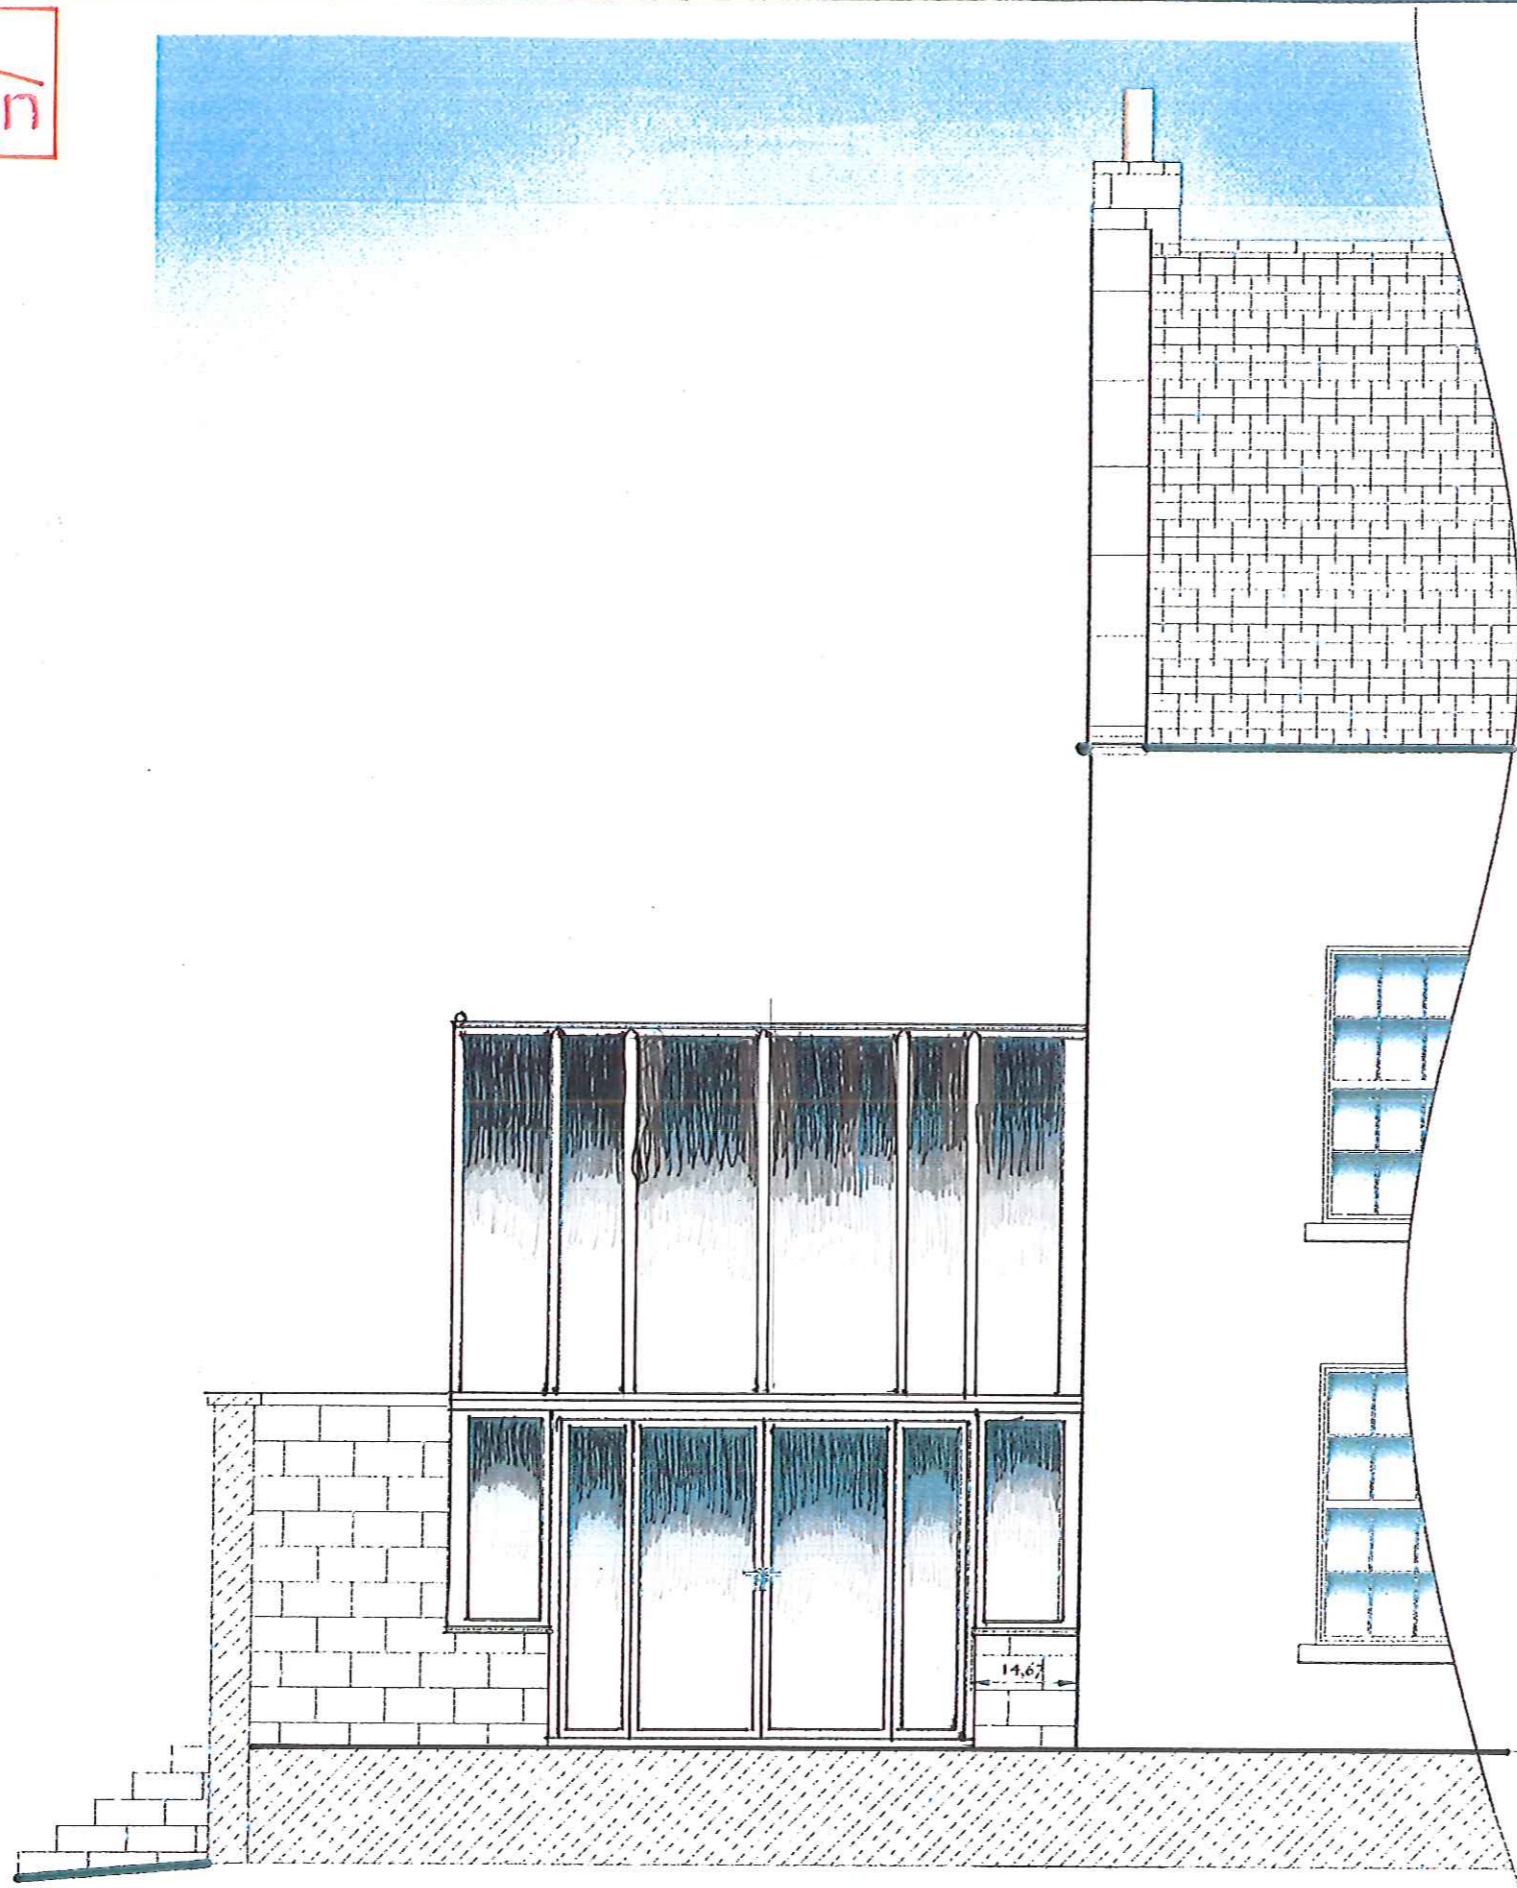

If any more information is needed please Email me but in the meantime
Thank you for your advice and help in this matter.

Regards

Steve Reed.

PROPOSED FRONT ELEVATION

NOTES:-

This drawing is the view from the front of the existing house with a side view of the proposed conservatory.
 This view shows to amount of protrusion or depth of the proposed conservatory within the corner towards the existing yard by showing the footprint of the wall of this yard which will remain to form the proposed patio once improvements and restoration to the wall have been carried out using existing materials.

The depth to the base of the conservatory incorporates the raised floor level which runs internally from the existing house.

70mm profiles to the framework of the proposed conservatory and the thickness of the double glazed units will be 28mm.

AMENDED

Notes

NYM/NPA
 20 JUN 2017

Scale:- 1:50=1cm=50cms

Drawing No:- JWN0112

Date. 08/2016 Drawn by SBR

AMENDED
Notes

NYMNP
20 JUN 2017

Scale:- 1:50=1cm=50cms
Drawing No:- WJN001
Date. 08/2016 Drawn by SBR

Client. Mr & Mrs William Noble

Address. Howdale House, Browside, Fylingthorpe, Whitby, North Yorkshire, YO22 4UL.

AMENDED
Notes

NYMNP
28 JUN 2017