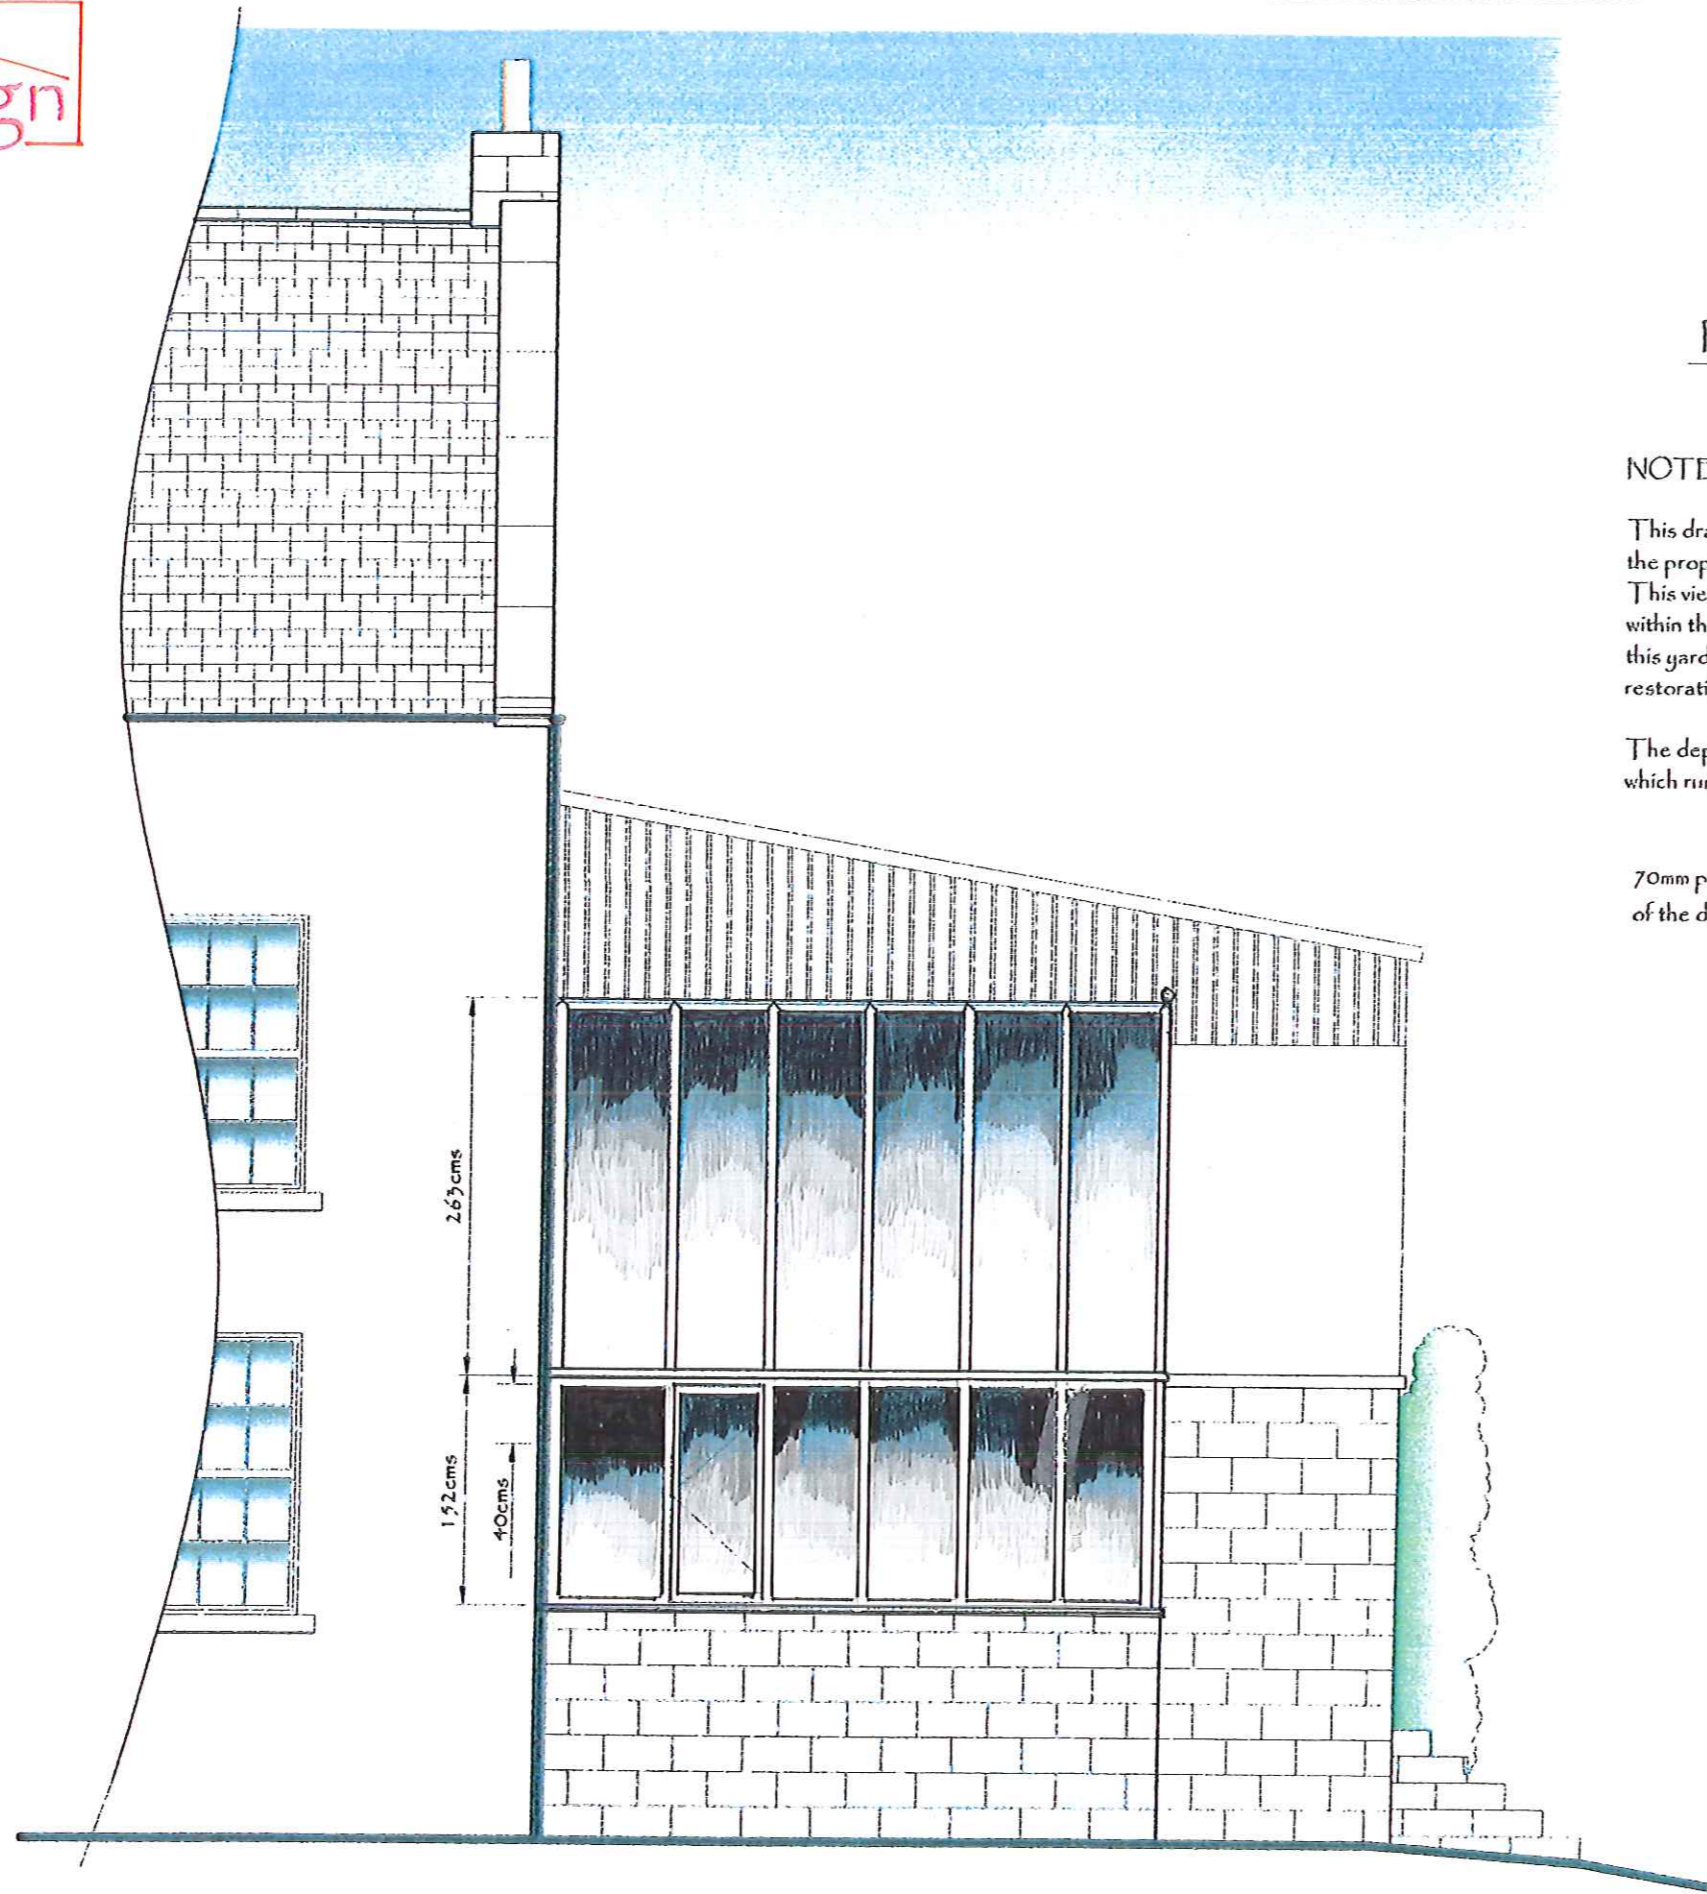

If any more information is needed please Email me but in the meantime
Thank you for your advice and help in this matter.

Regards

Steve Reed.

PROPOSED FRONT ELEVATION

NOTES:-

This drawing is the view from the front of the existing house with a side view of the proposed conservatory.
 This view shows to amount of protrusion or depth of the proposed conservatory within the corner towards the existing yard by showing the footprint of the wall of this yard which will remain to form the proposed patio once improvements and restoration to the wall have been carried out using existing materials.

The depth to the base of the conservatory incorporates the raised floor level which runs internally from the existing house.

70mm profiles to the framework of the proposed conservatory and the thickness of the double glazed units will be 28mm.