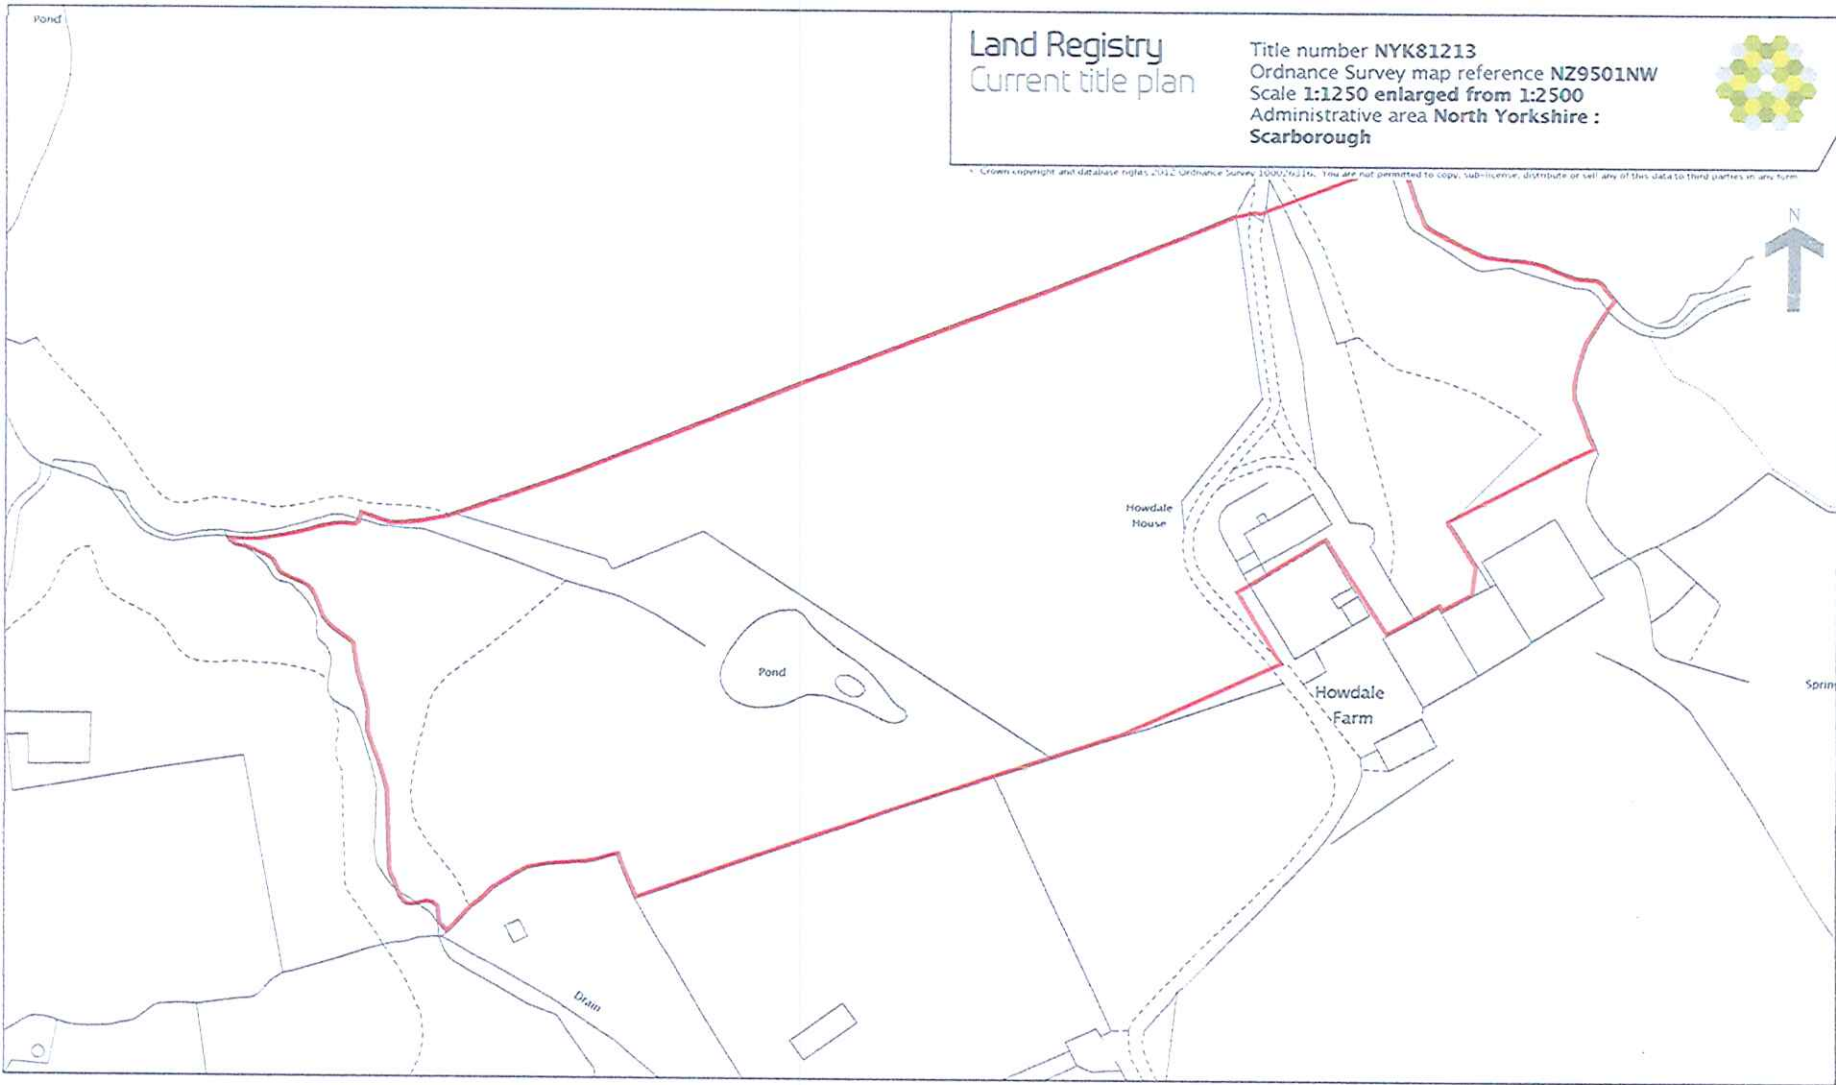

Land Registry
Current title plan

Title number NYK81213
Ordnance Survey map reference NZ9501NW
Scale 1:1250 enlarged from 1:2500
Administrative area North Yorkshire :
Scarborough

NYMNP/PA
31 MAY 2017

This is a copy of the title plan on 11 APR 2017 at 09:48:36. This copy does not take account of any application made after that time even if still pending in the Land Registry when this copy was issued.

This copy is not an 'Official Copy' of the title plan. An official copy of the title plan is admissible in evidence in a court to the same extent as the original. A person is entitled to be indemnified by the registrar if he or she suffers loss by reason of a mistake in an official copy. If you want to obtain an official copy, the Land Registry web site explains how to do this.

The Land Registry endeavours to maintain high quality and scale accuracy of title plan images. The quality and accuracy of any print will depend on your printer, your computer and its print settings. This title plan shows the general position, not the exact line, of the boundaries. It may be subject to distortions in scale. Measurements scaled from this plan may not match measurements between the same points on the ground.

This title is dealt with by HM Land Registry, Durham Office.