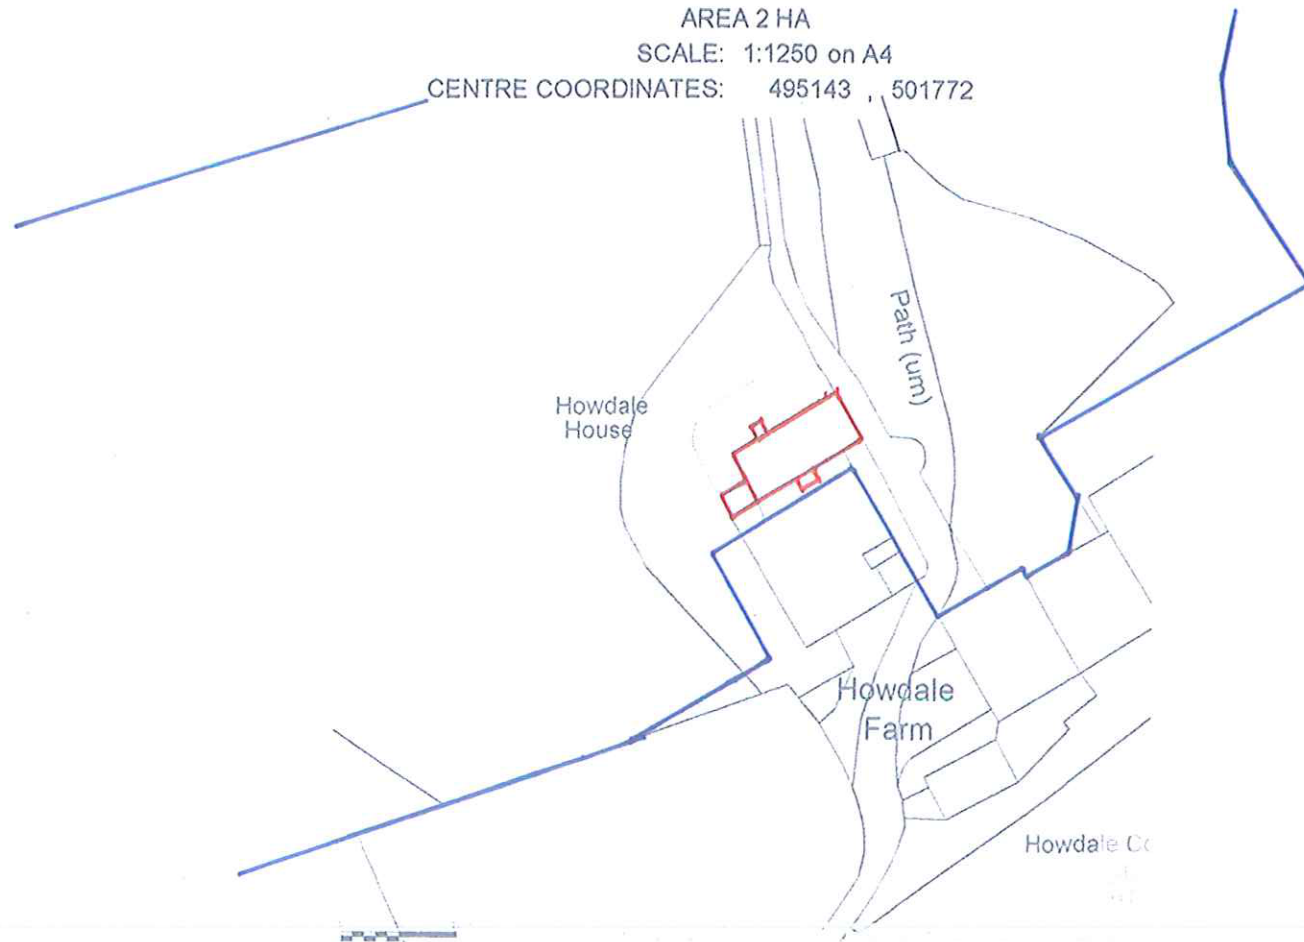

SITE LOCATION PLAN

AREA 2 HA

SCALE: 1:1250 on A4

CENTRE COORDINATES: 495143 , 501772

Supplied by Streetwise Maps Ltd
www.streetwise.net
Licence No: 100047474
12:06:19 02/09/2016

WJN 017

NYMNP
07 JUN 2017

Land Registry
Current title plan

Title number NYK81213
Ordnance Survey map reference NZ9501NW
Scale 1:1250 enlarged from 1:2500
Administrative area North Yorkshire :
Scarborough

© Crown copyright and database rights (2012) Ordnance Survey 100026216. You are not permitted to copy, sublicense, distribute or sell any of this data to third parties in any form.

The Land Registry endeavours to maintain high quality and scale accuracy of title plan images. The quality and accuracy of any print will depend on your printer, your computer and its print settings. This title plan shows the general position, not the exact line, of the boundaries. It may be subject to distortions in scale. Measurements scaled from this plan may not match measurements between the same points on the ground.