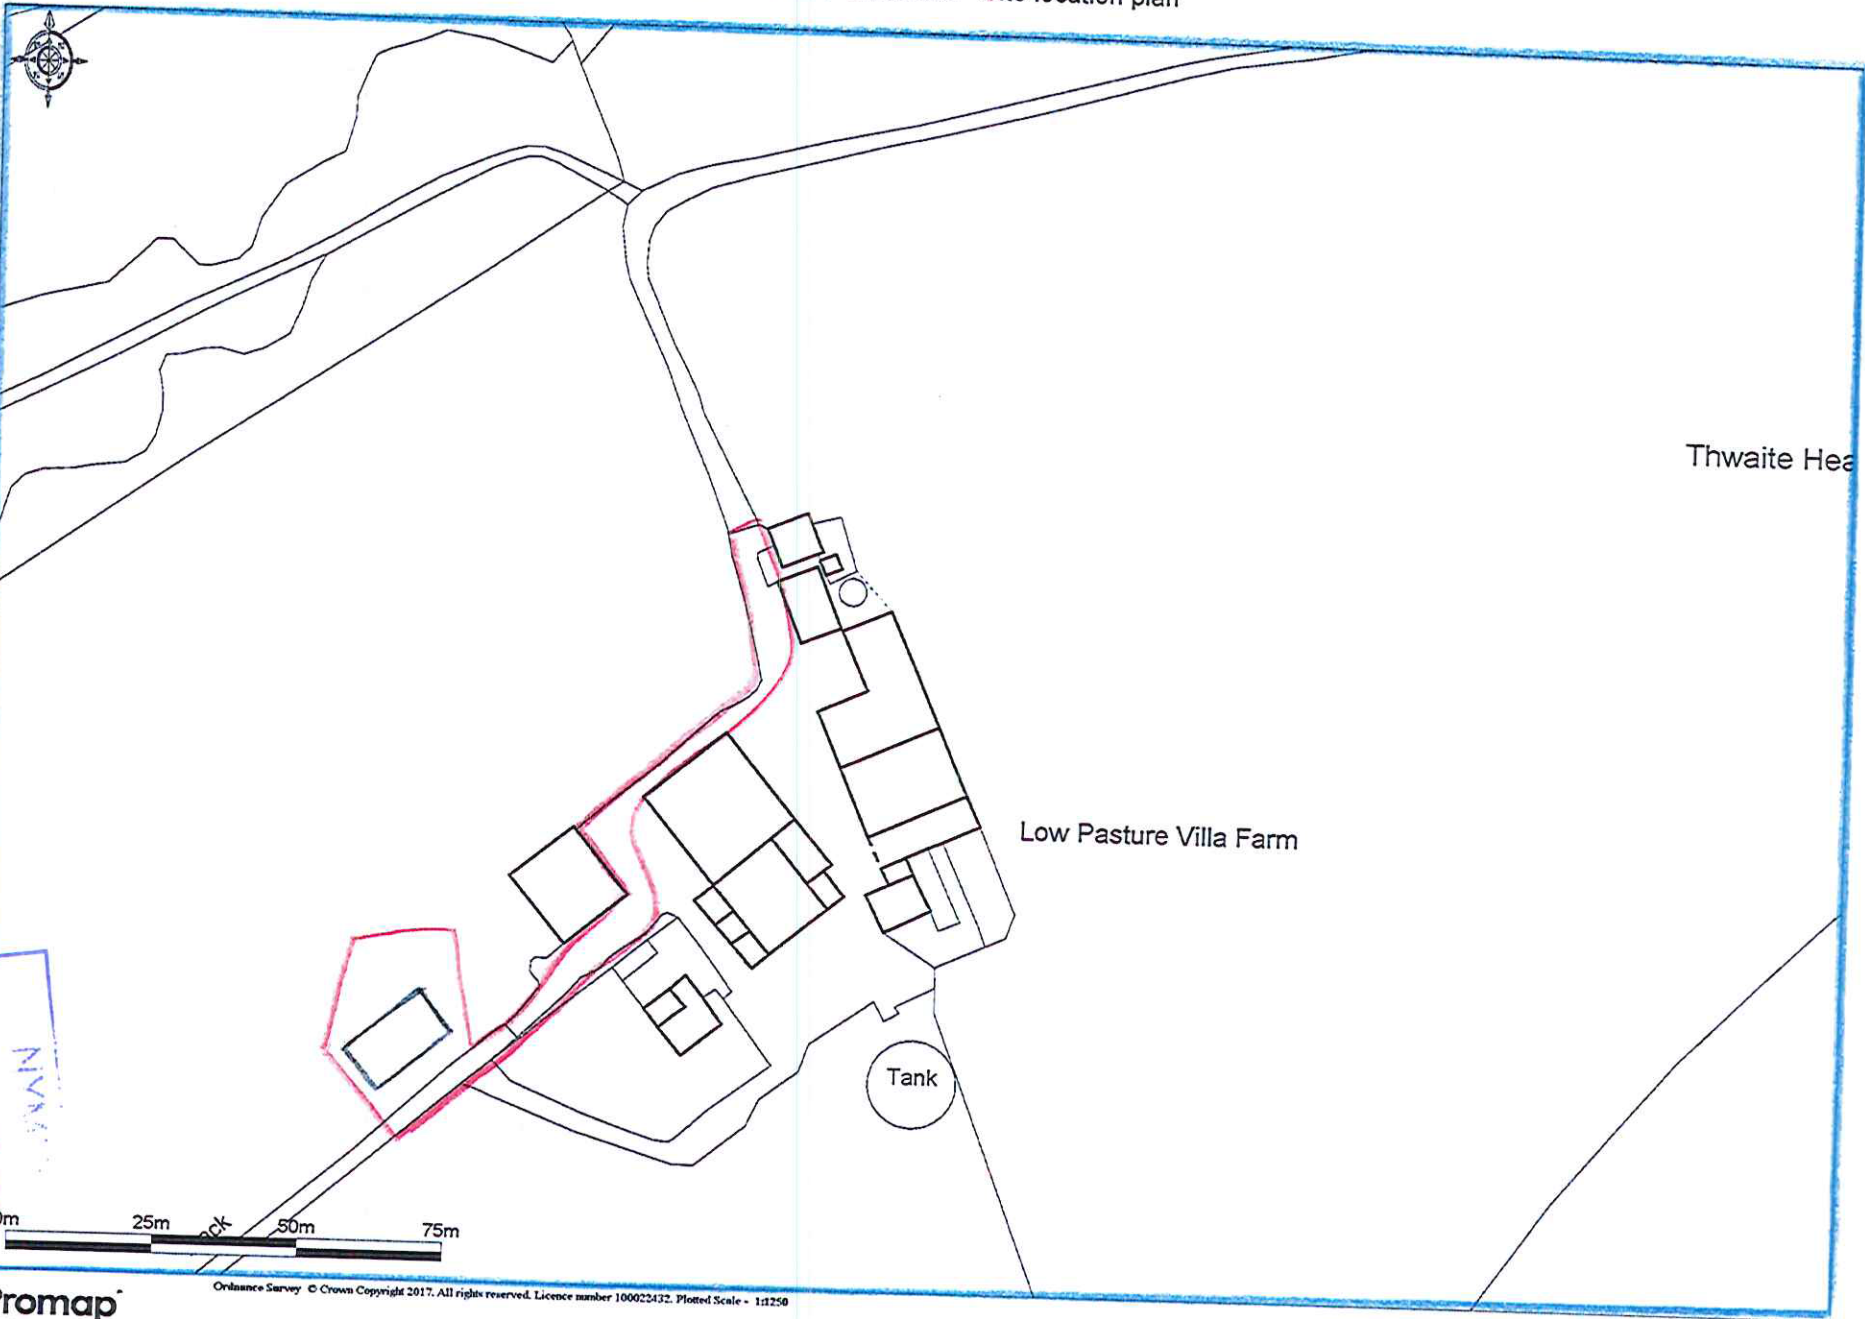

Low Pasture Villa Farm - Site location plan

Thwaite Head

Low Pasture Villa Farm

Tank

05 JUN 2017  
NVA

Promap  
LANDMARK INFORMATION GROUP

Ordnance Survey © Crown Copyright 2017. All rights reserved. Licence number 100022432. Plotted Scale - 1:1250