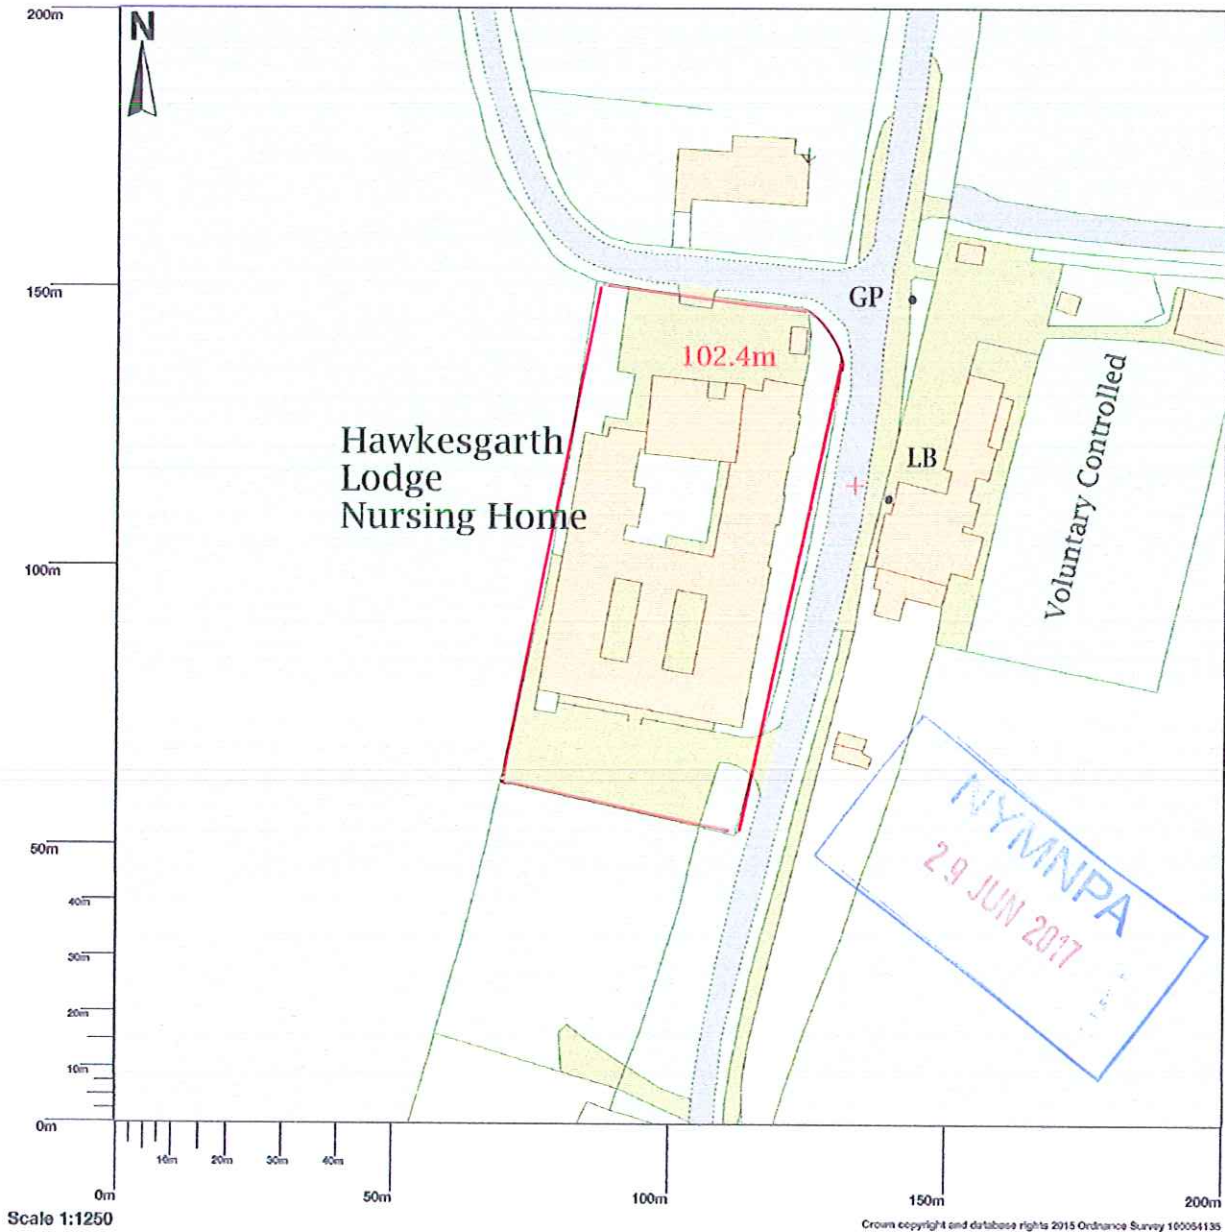

Hawkesgarth Lodge Nursing Home, Station Road, Hawsker, Whitby, YO22 4LB

Map shows area bounded by: 492112.0,508202.0,492312.0,508402.0 at a scale of 1:1250. The representation of a road, track or path is no evidence of a right of way. The representation of features as lines is no evidence of a property boundary.

Produced on 08 June 2017 from the Ordnance Survey National Geographic Database and incorporating surveyed revision available at this date. Reproduction in whole or part is prohibited without the prior permission of Ordnance Survey. © Crown copyright 2017. Supplied by UKPlanningMaps.com a licensed Ordnance Survey partner (100054135). Unique plan reference: p4b/167787/230397. Ordnance Survey and the OS Symbol are registered trademarks of Ordnance Survey, the national mapping agency of Great Britain. UKPlanningMaps logo and other designs are Copyright © copla ltd 2017