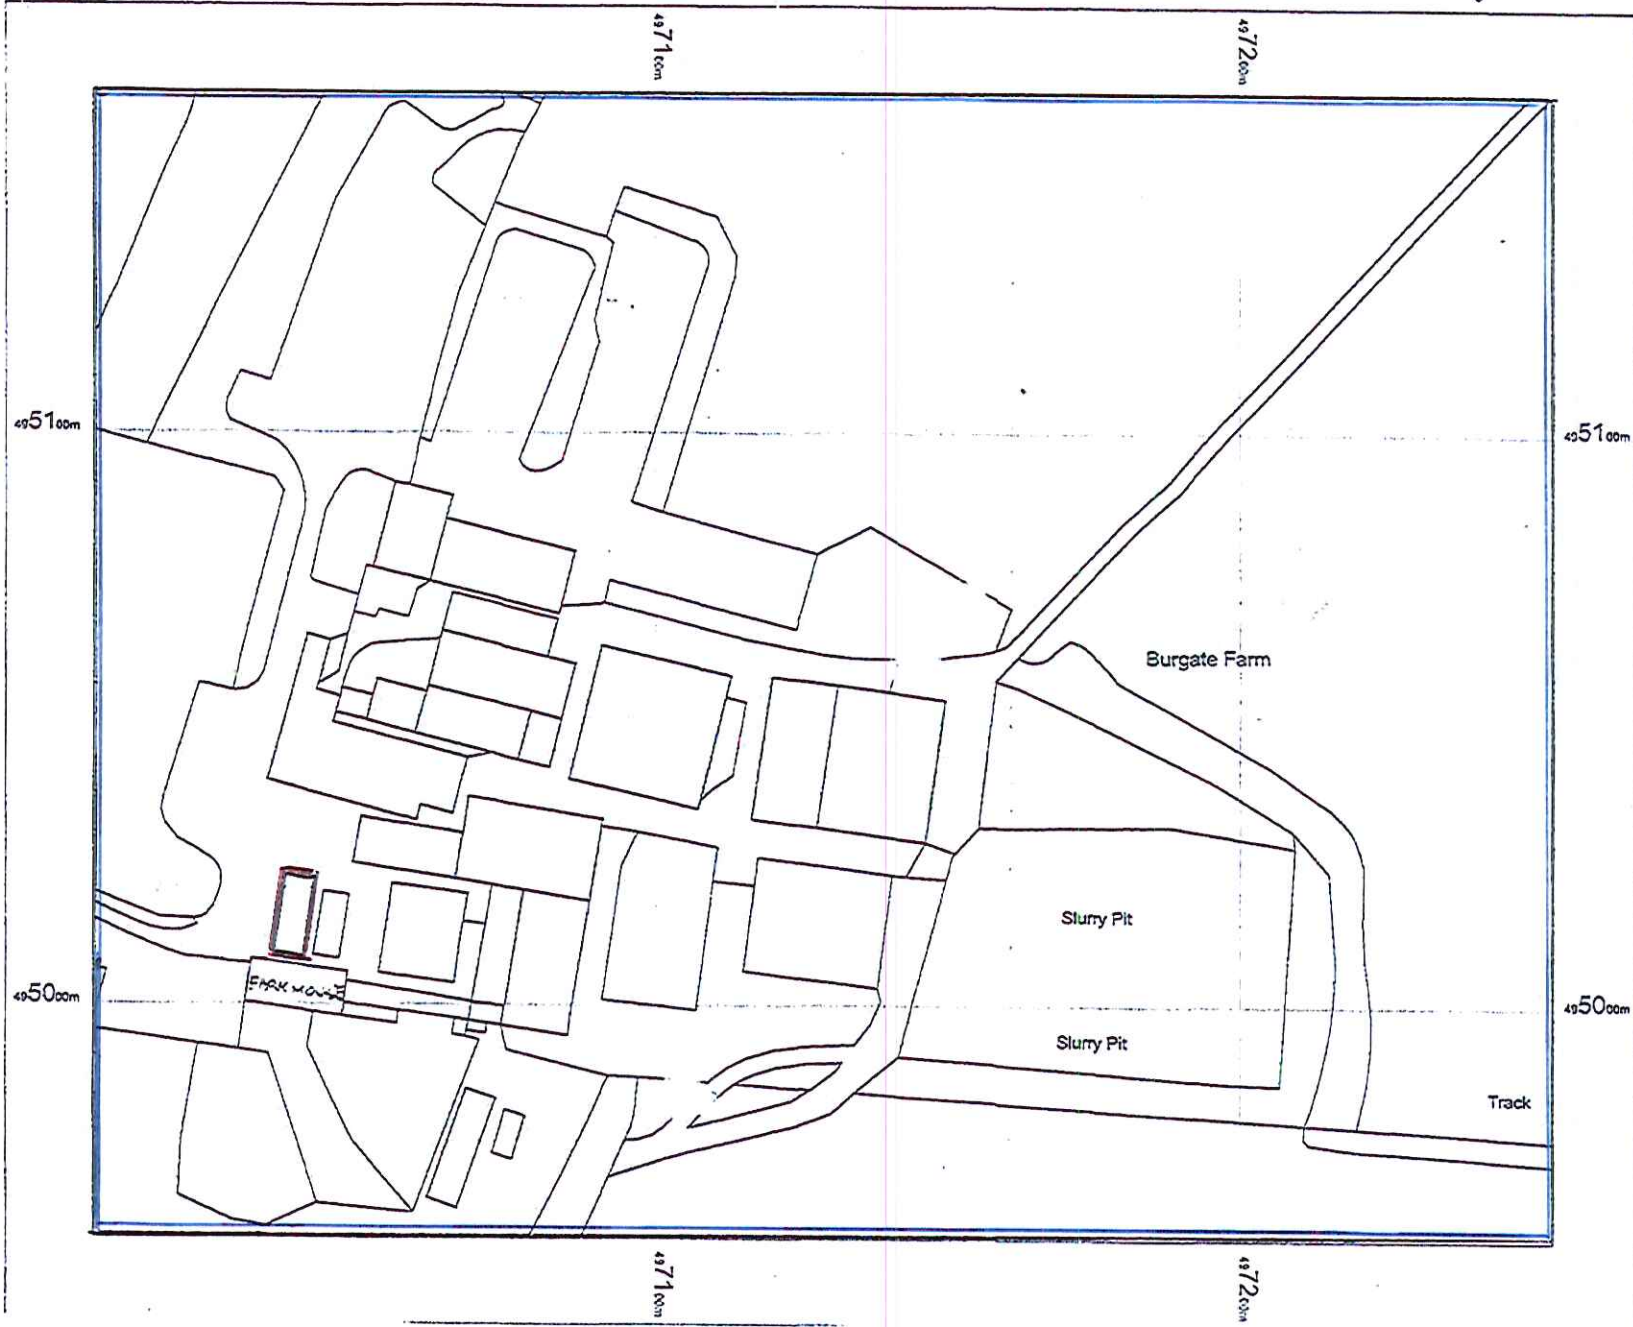

# BURGATE FARM, HARWOOD DEYO13 0DS

Supplied By York Survey Supply

27 APR 2016

OS MasterMap 1250/2500/10000 scale  
28 March 2014, ID:  
M4P-00311302  
York Survey Supplies

1:1250 scale print at A4, Centre:  
497129 E, 495060 N

©Crown Copyright Ordnance Survey. Licence no. 100025026

*Passed forward from previous application*

27 APR 2007