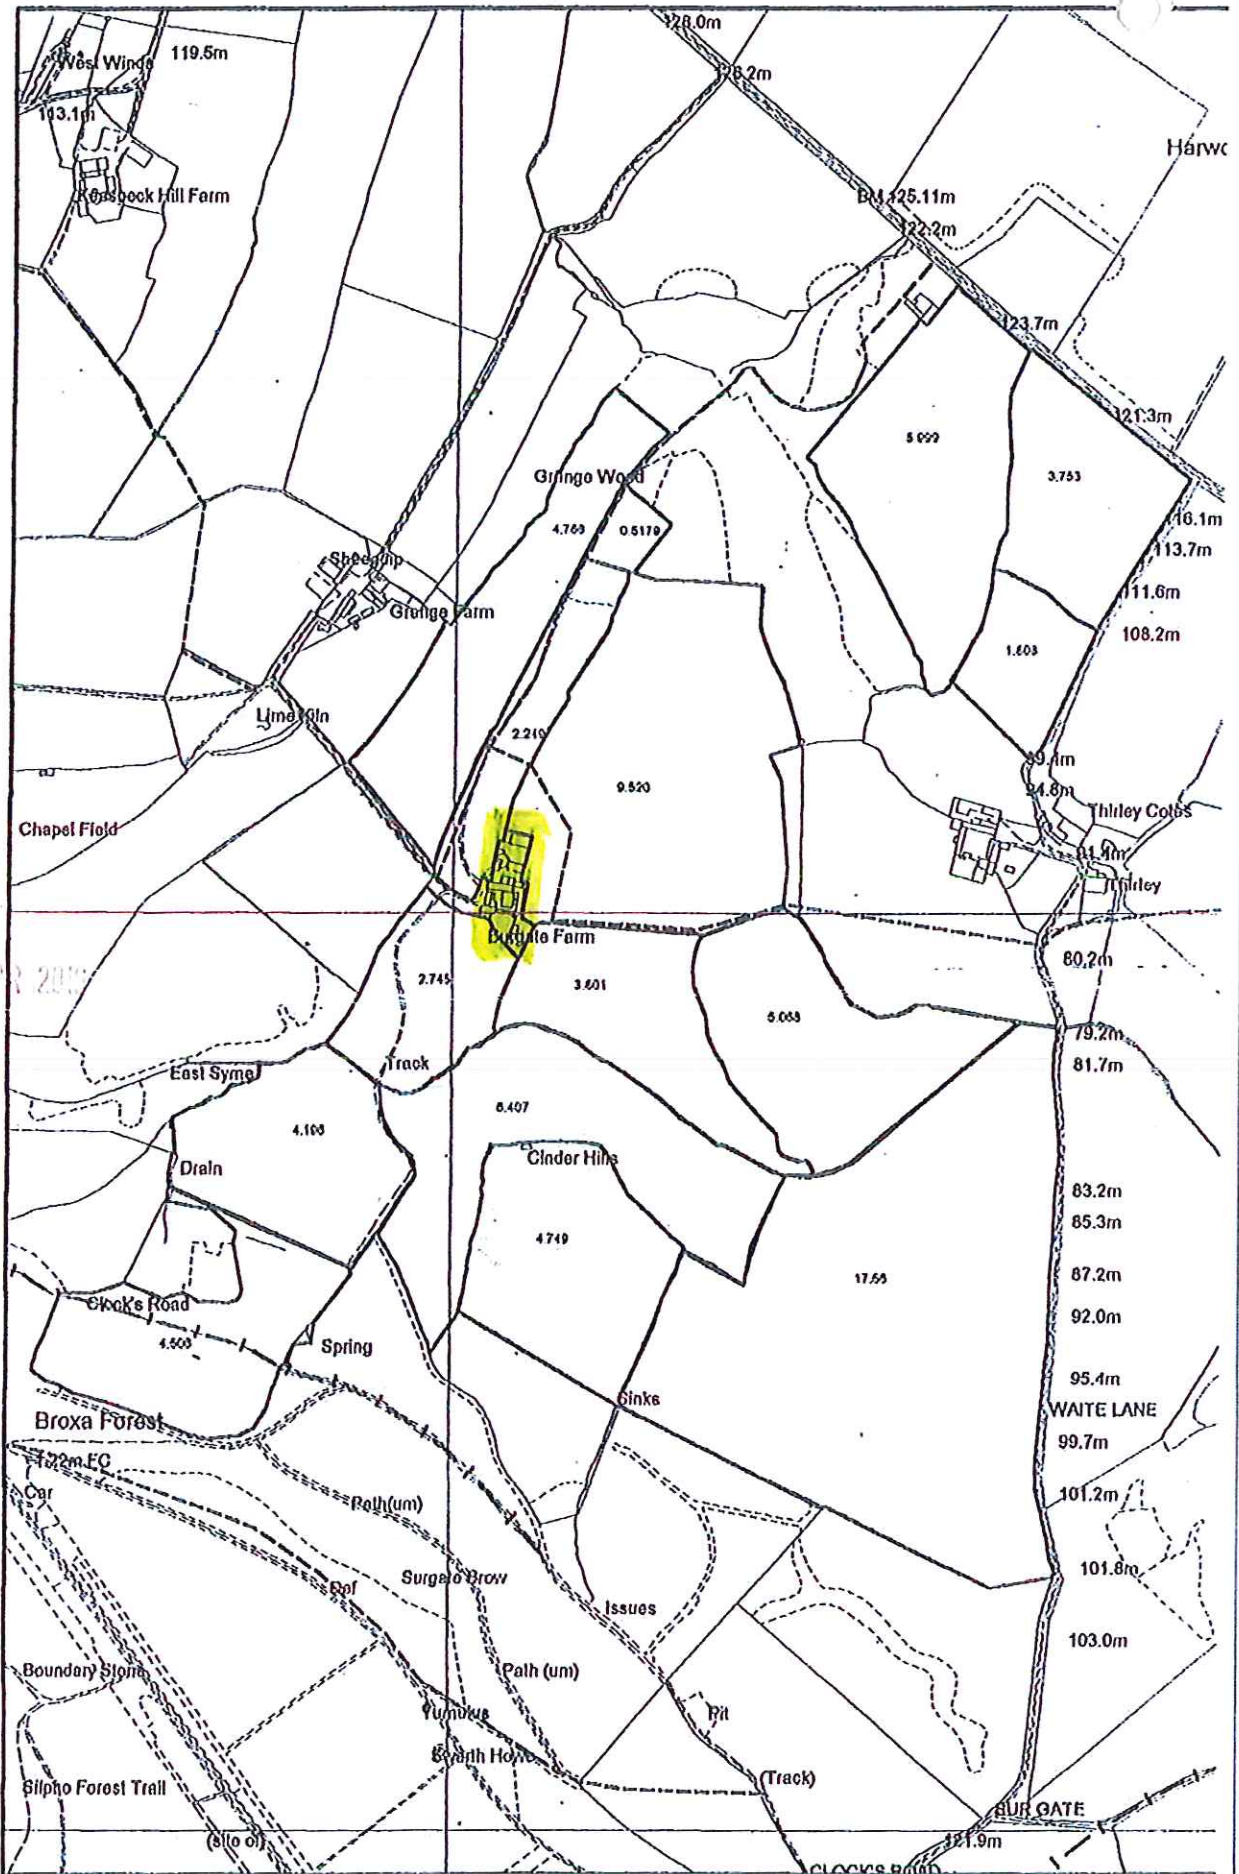

# BURGATE FARM, HARWOOD DEYO13 0DS

Supplied By York Survey Supply

27 APR 2016

OS MasterMap 1250/2500/10000 scale  
28 March 2014, ID:  
M4P-00311302  
York Survey Supplies

1:1250 scale print at A4, Centre:  
497129 E, 495060 N

©Crown Copyright Ordnance Survey. Licence no. 100025026

*Passed forward from previous application*

27 APR 2007